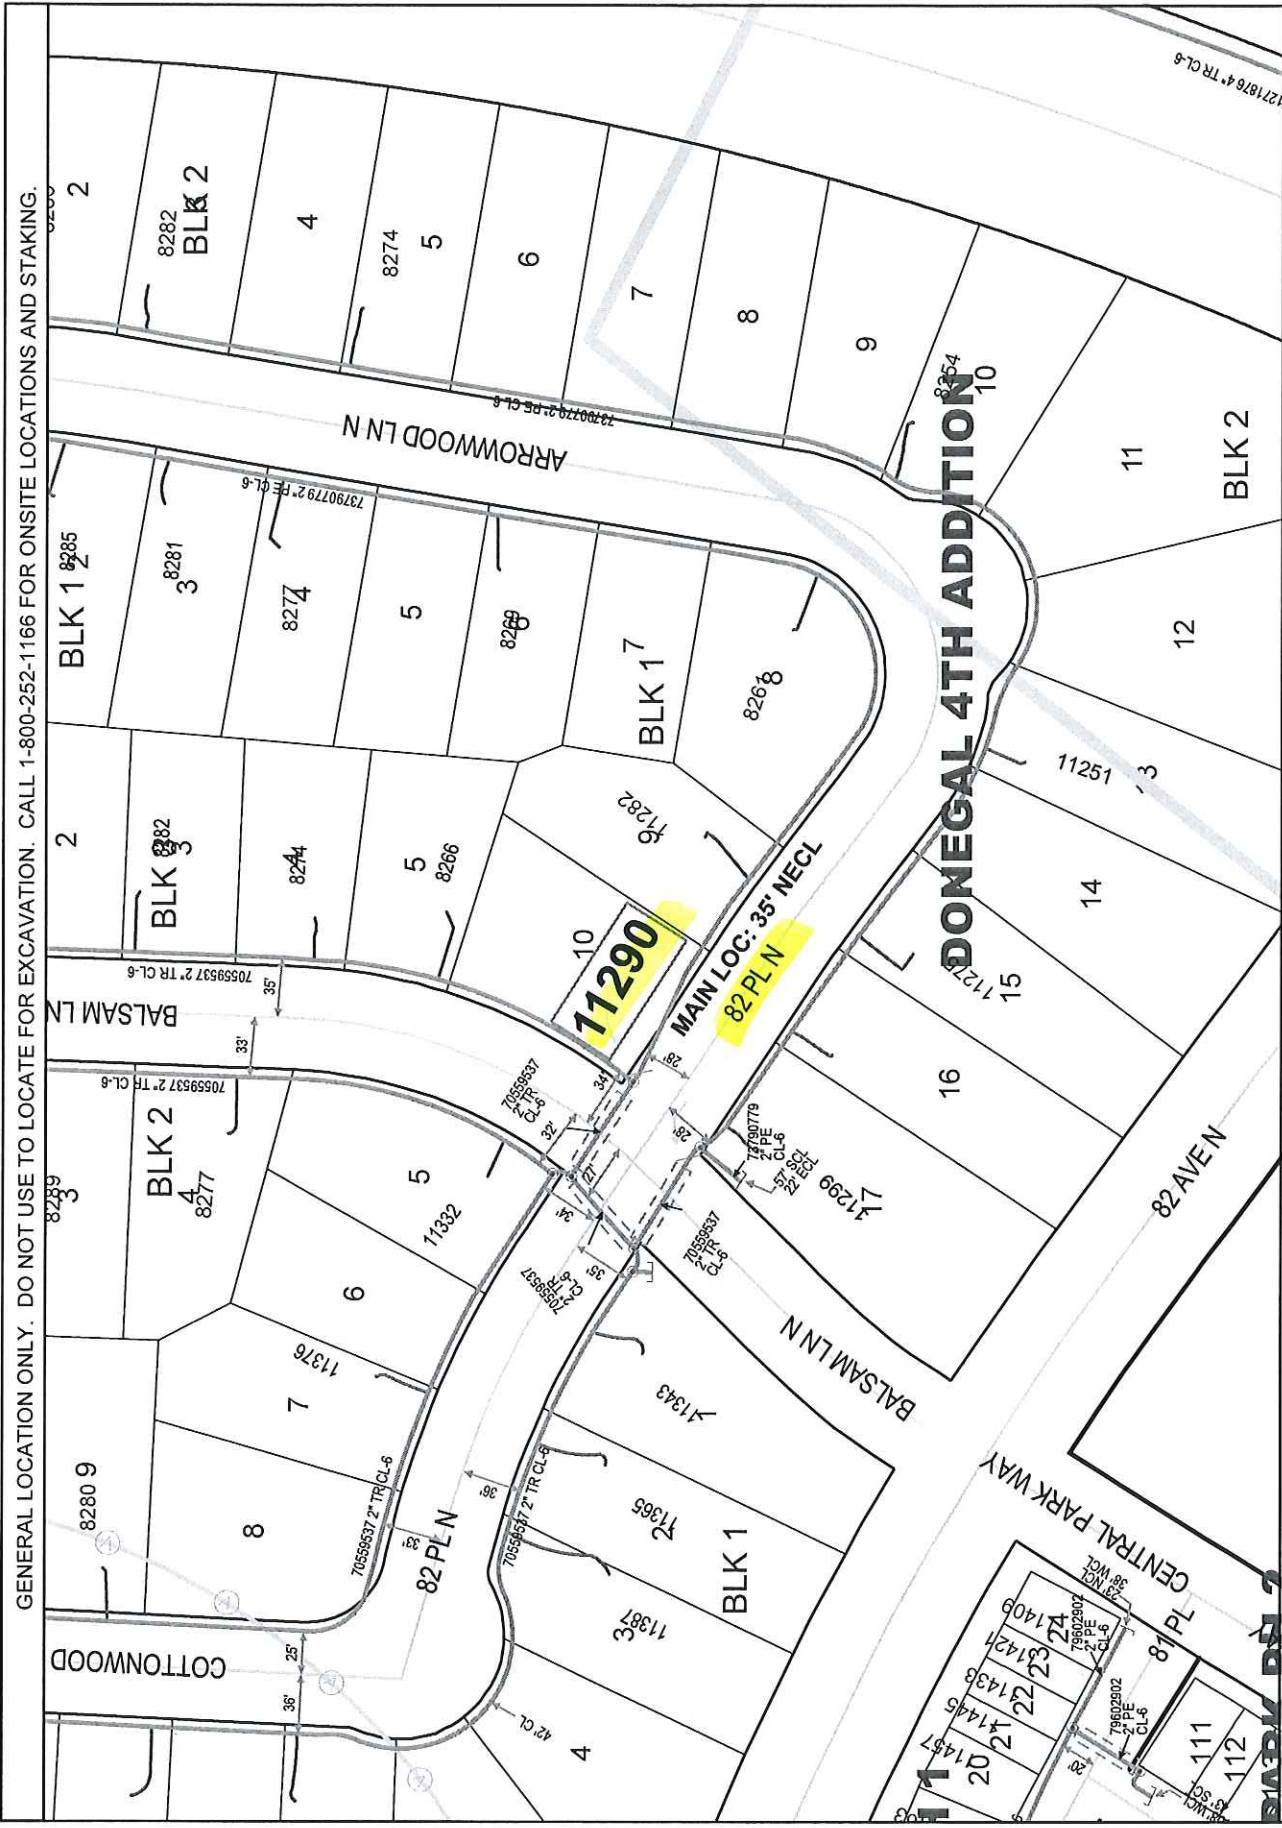

GENERAL LOCATION ONLY. DO NOT USE TO LOCATE FOR EXCAVATION. CALL 1-800-252-1166 FOR ONSITE LOCATIONS AND STAKING.

Plotted by: i225675
Plot Date: 2/7/2017

11290 82 PL N
MAPLE GROVE

Scale: 1" : 100'
CenterPoint Energy
North