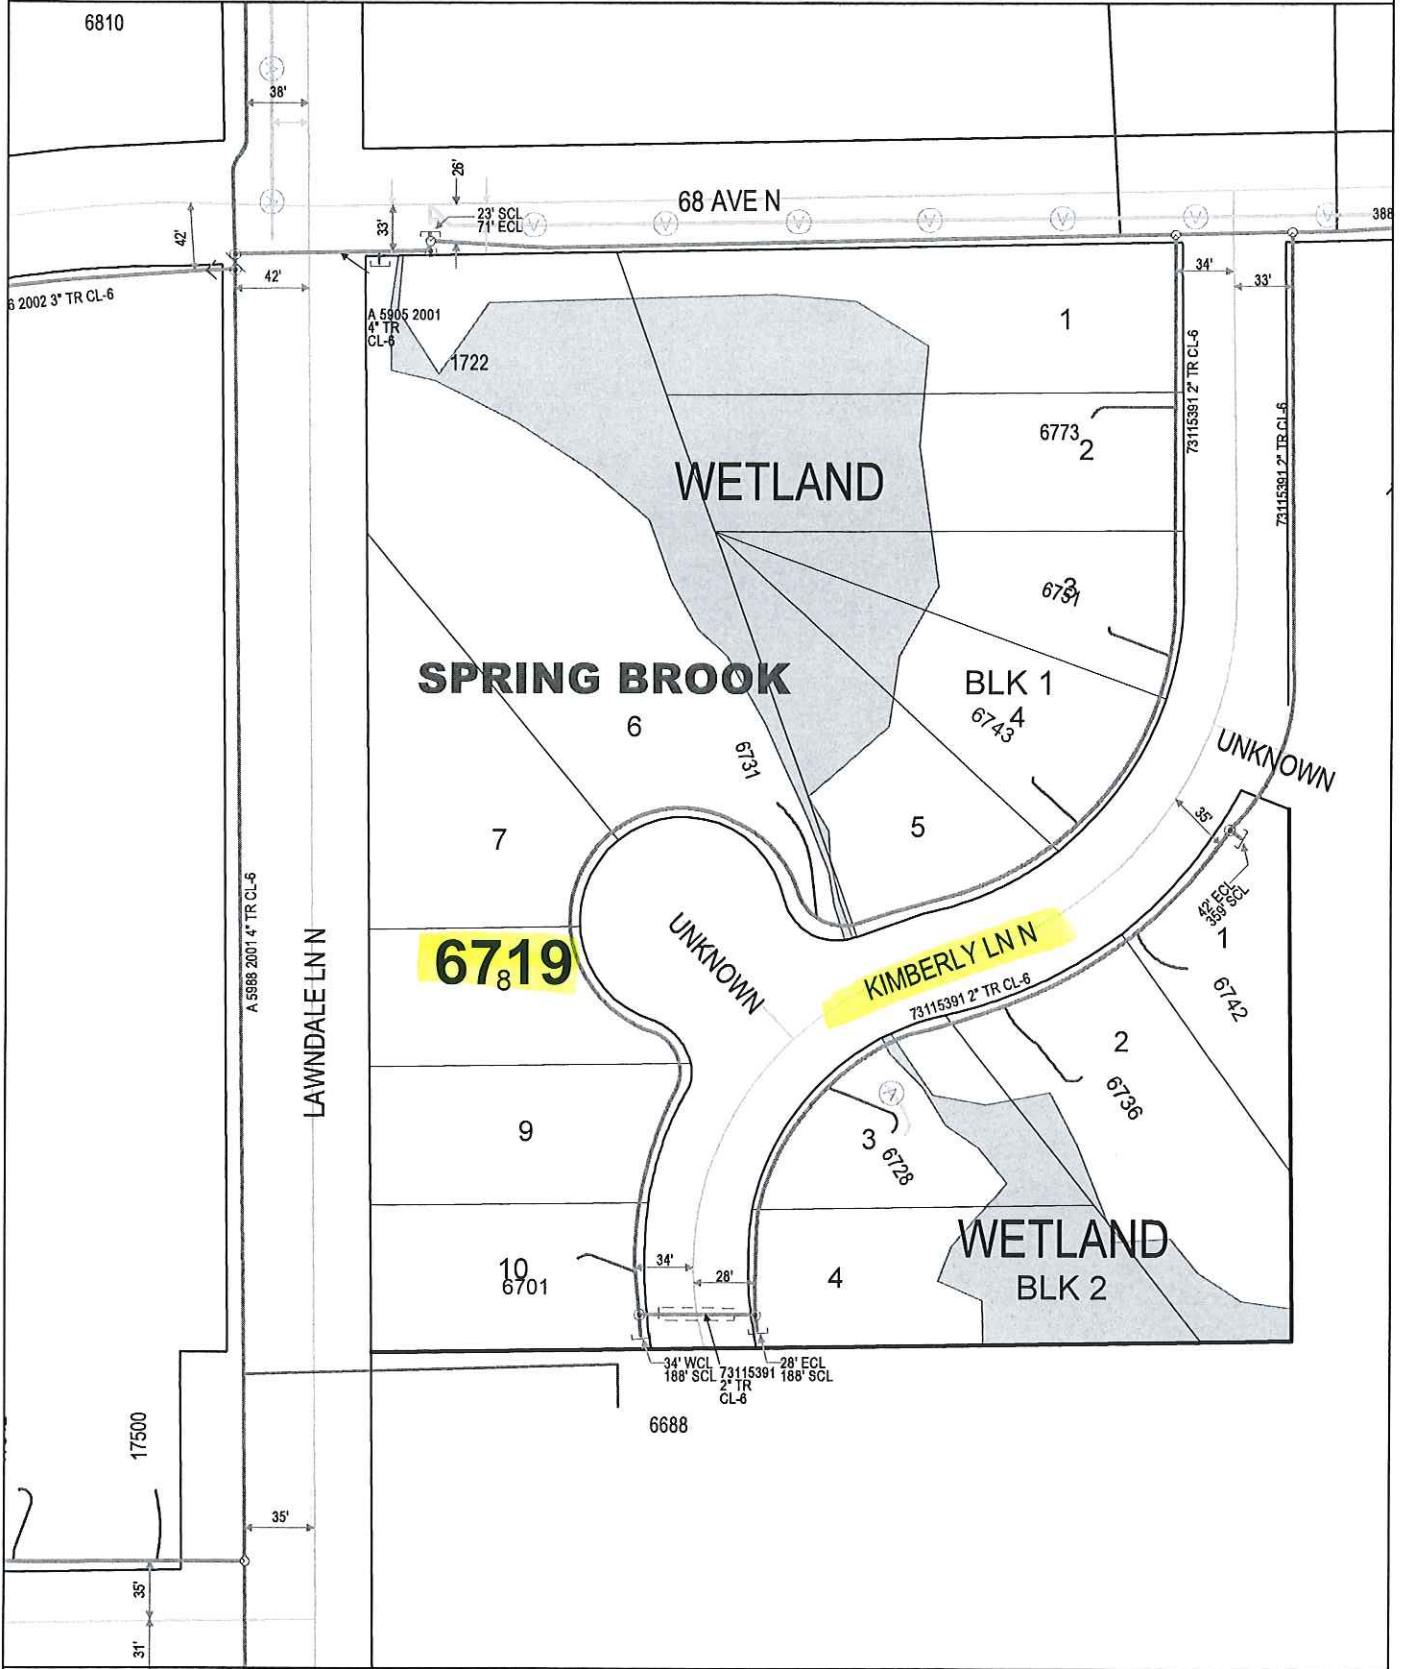

GENERAL LOCATION ONLY. DO NOT USE TO LOCATE FOR EXCAVATION. CALL 1-800-252-1166 FOR ONSITE LOCATIONS AND STAKING.

Plotted by: i929684

Plot Date: 2/3/2017

**6719 KIMBERLY LN N**  
**MAPLE GROVE**

Scale: 1" : 100'