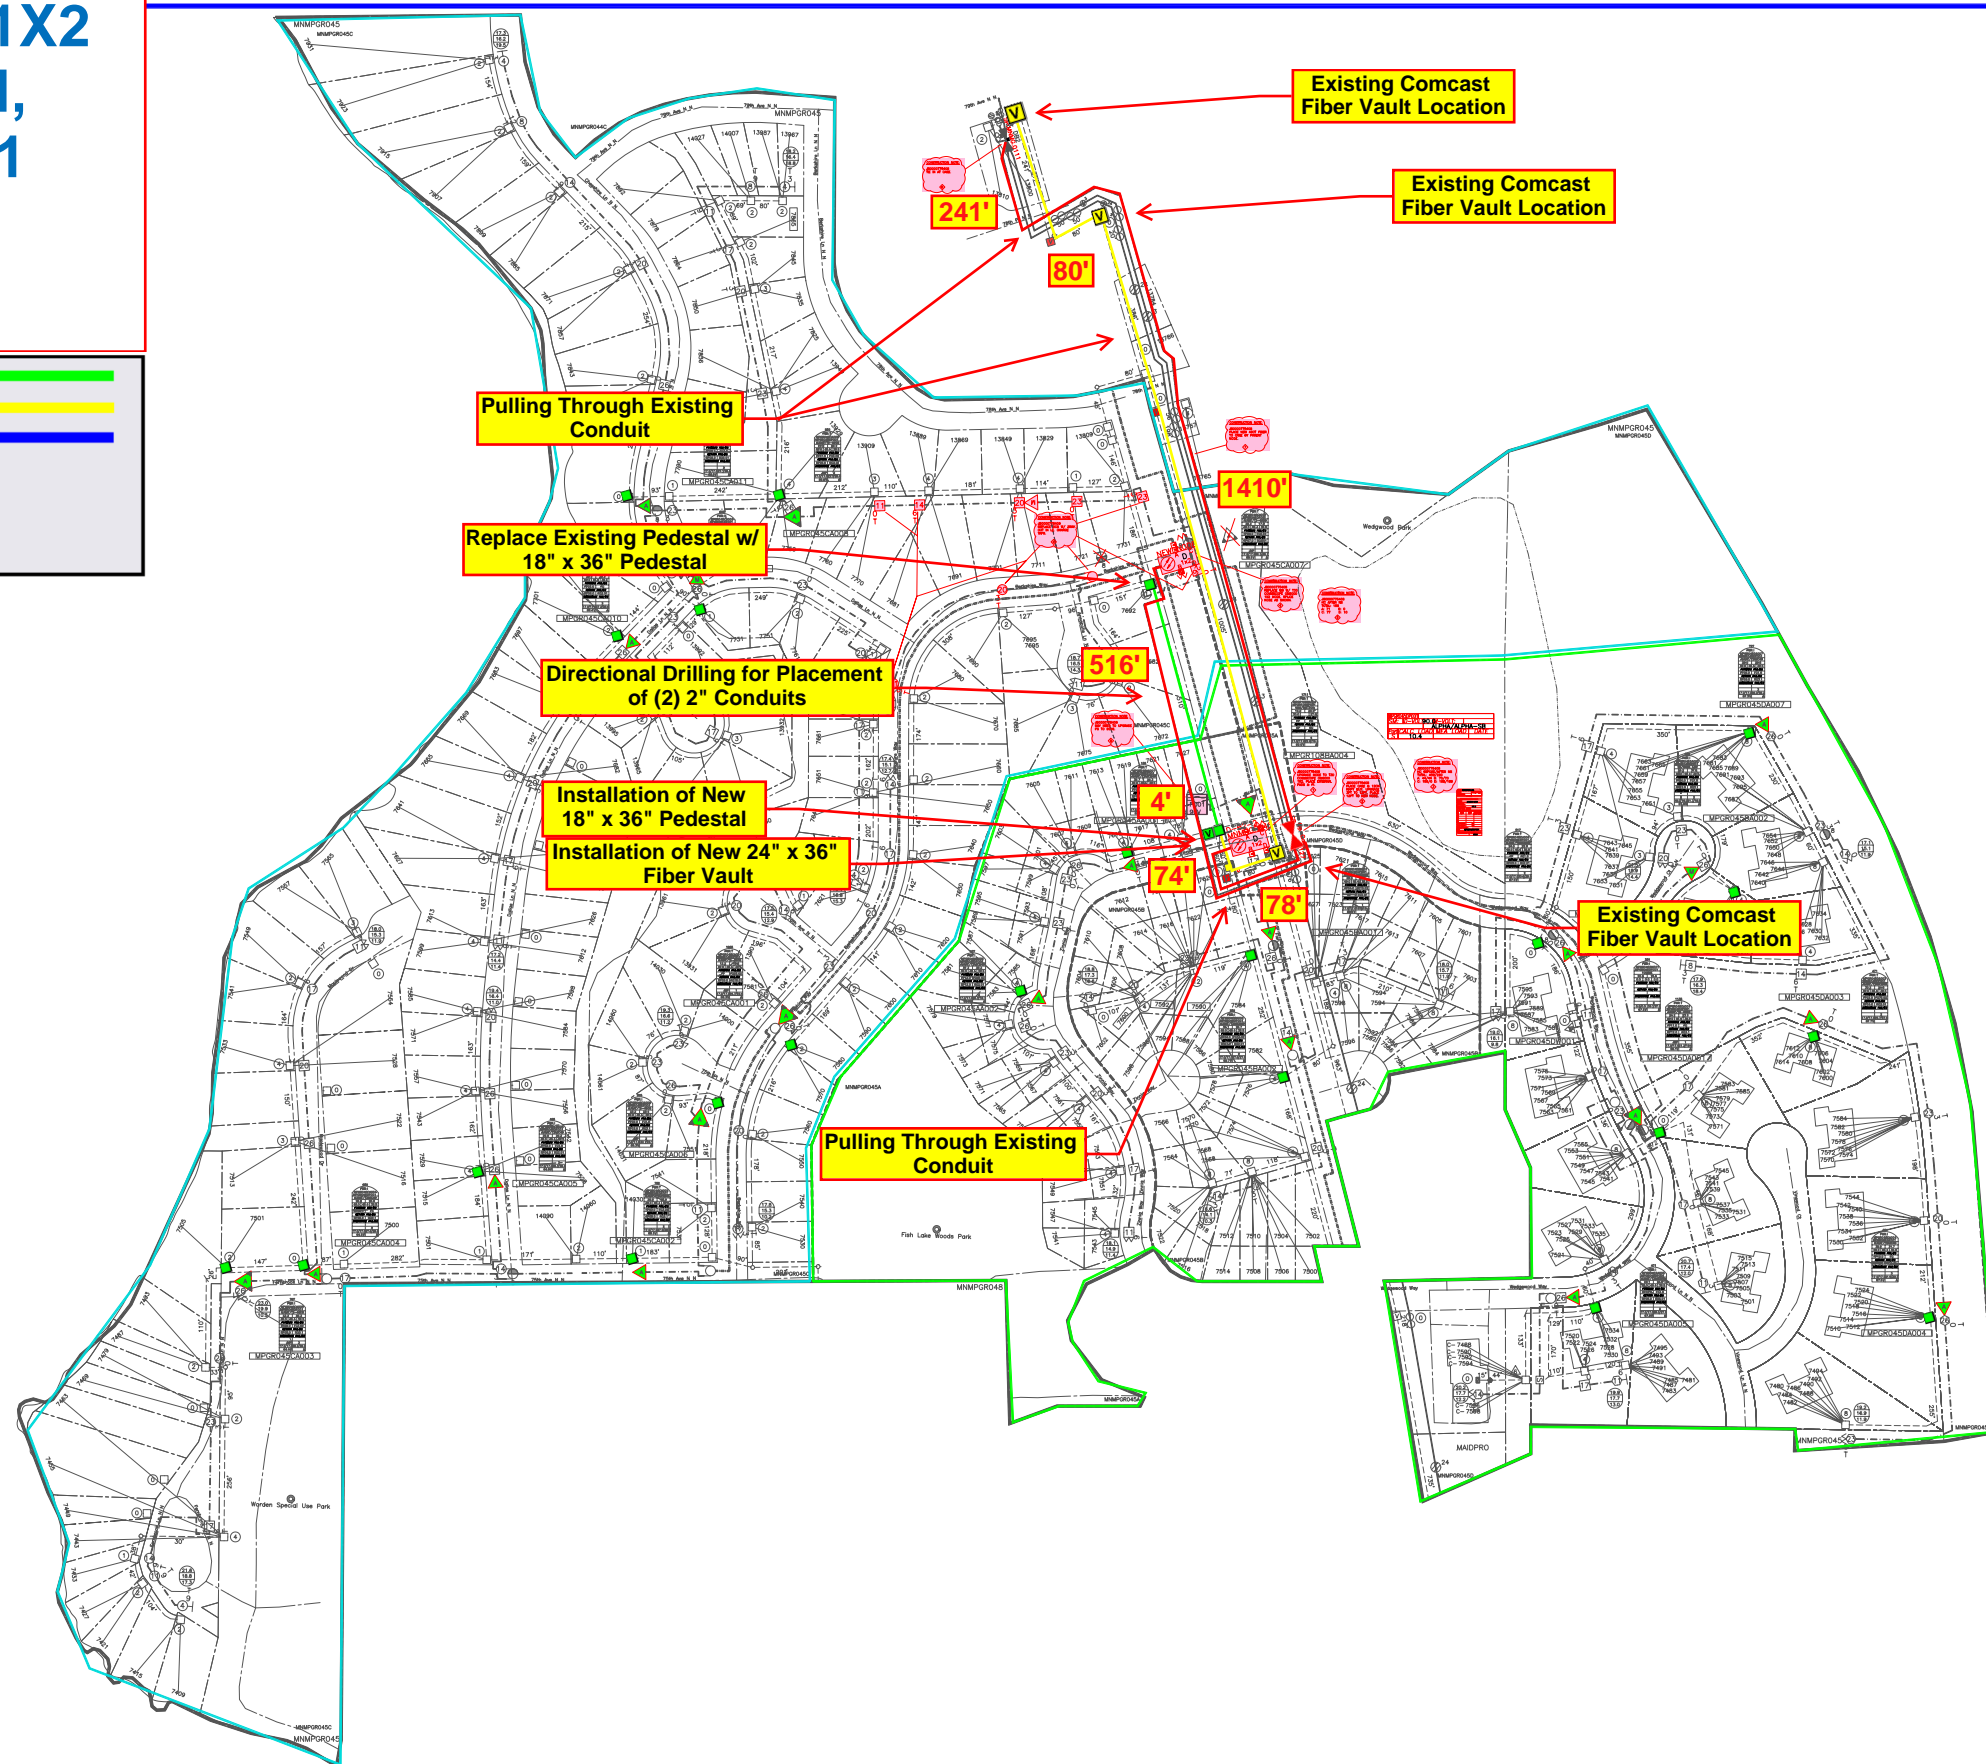

T2D - NEW NODE 1X2 - EXISTING DB22 TO 1X2
7627 Zinnia Way N, Maple Grove 55311
JB0000775408
Node: MNMPGR045
Legacy: D-B2-2

Green Lin = New Underground Placement	
Yellow Line = Existing Conduit	
Blue Line = Aerial Placement	
New Fiber Vault	
Existing Fiber Vault	
New Pedestal	
Existing Pedestal	

Legend

 6001 Woodbury Dr

ur map.

T2D - NEW NODE 1X2 - EXISTING DB22 TO 1X2

7627 Zinnia Way N,
Maple Grove 55311

JB0000775408

Node: MNMPGR045

Legacy: D-B2-2

Green Lin = New Underground Placement	
Yellow Line = Existing Conduit	
Blue Line = Aerial Placement	
New Fiber Vault	
Existing Fiber Vault	
New Pedestal	
Existing Pedestal	

MNMPGR045
MNMG
MAPLE GROVE, MN