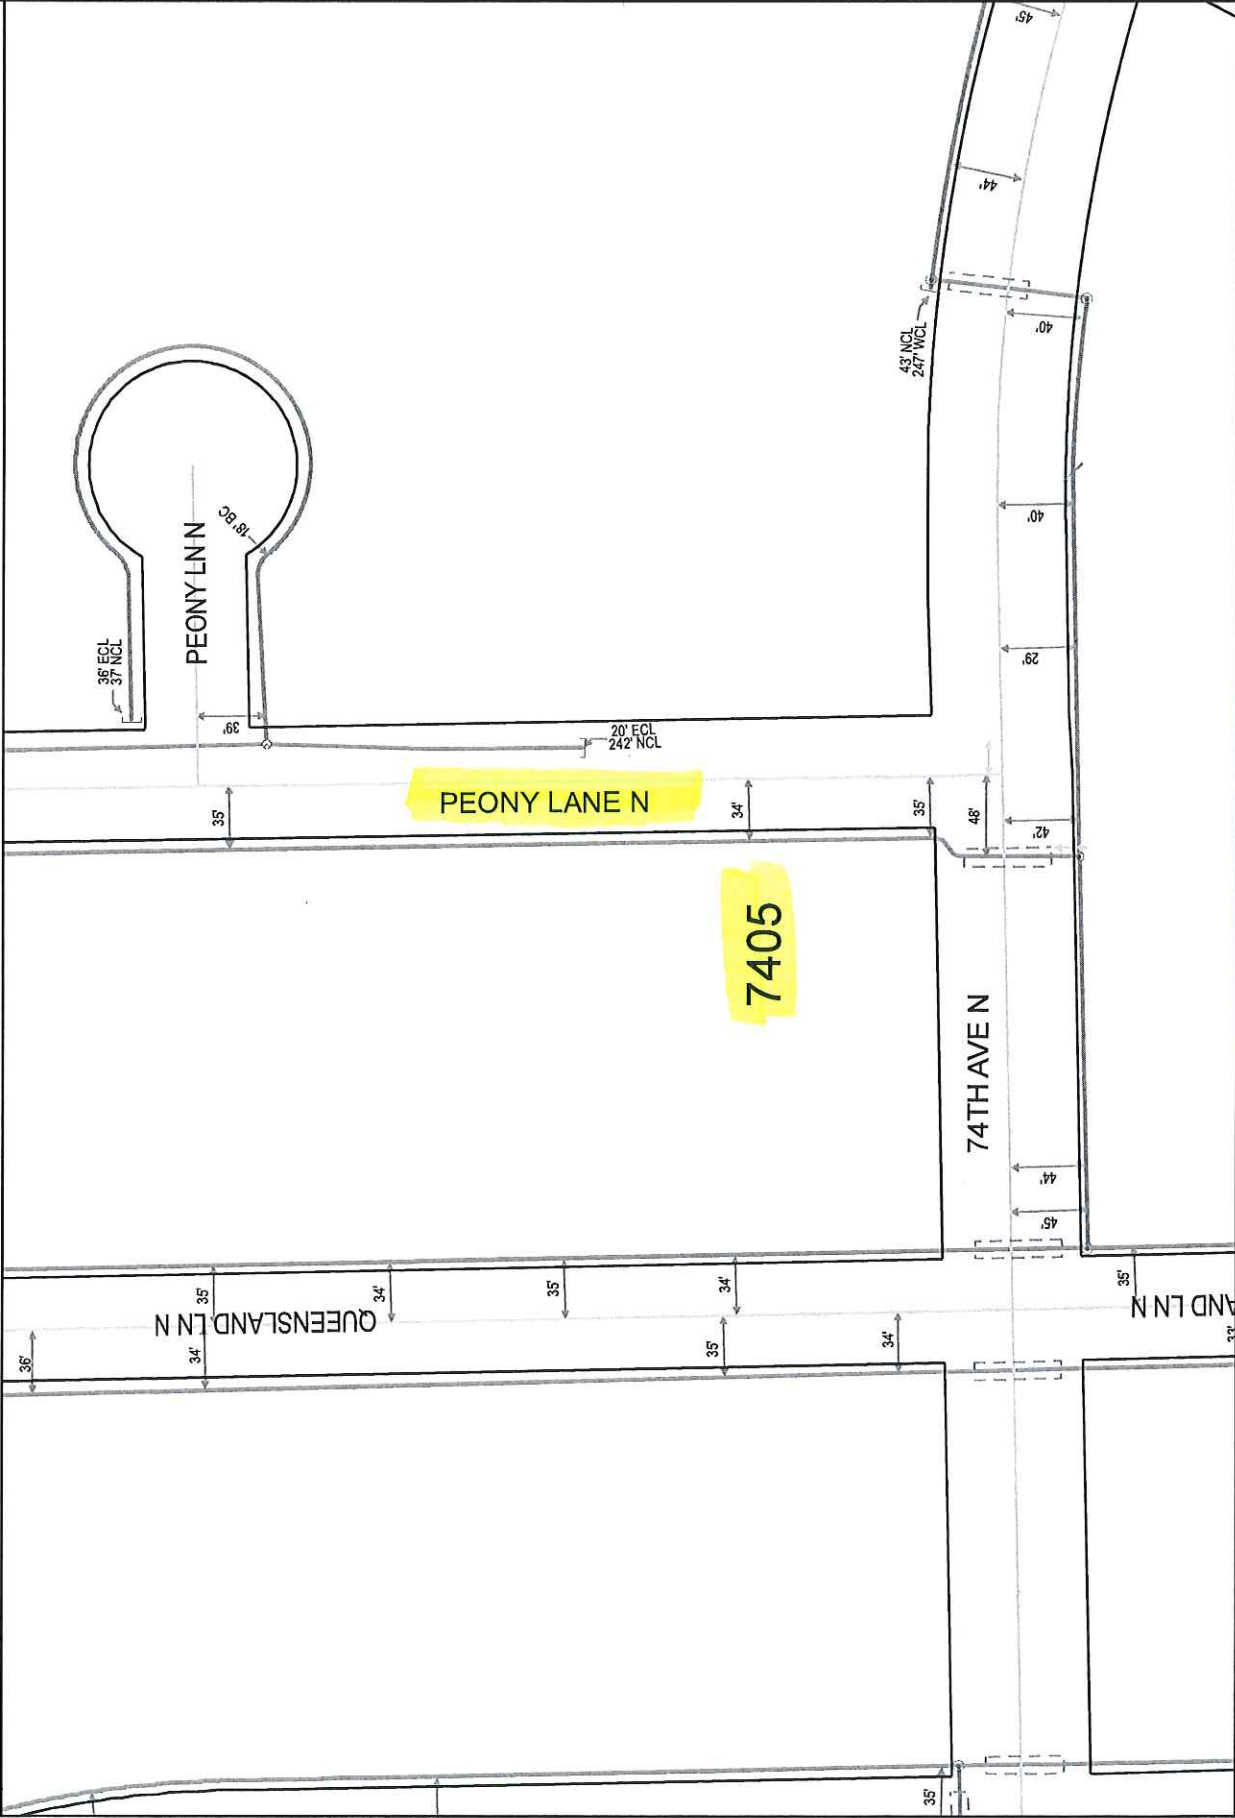

GENERAL LOCATION ONLY. DO NOT USE TO LOCATE FOR EXCAVATION. CALL 1-800-252-1166 FOR ONSITE LOCATIONS AND STAKING.

Plotted by: i217774  
Plot Date: 2/1/2017

7405 PEONY LN N  
MAPLE GROVE MN 55311

Scale: 1" = 100'  
CenterPoint Energy North