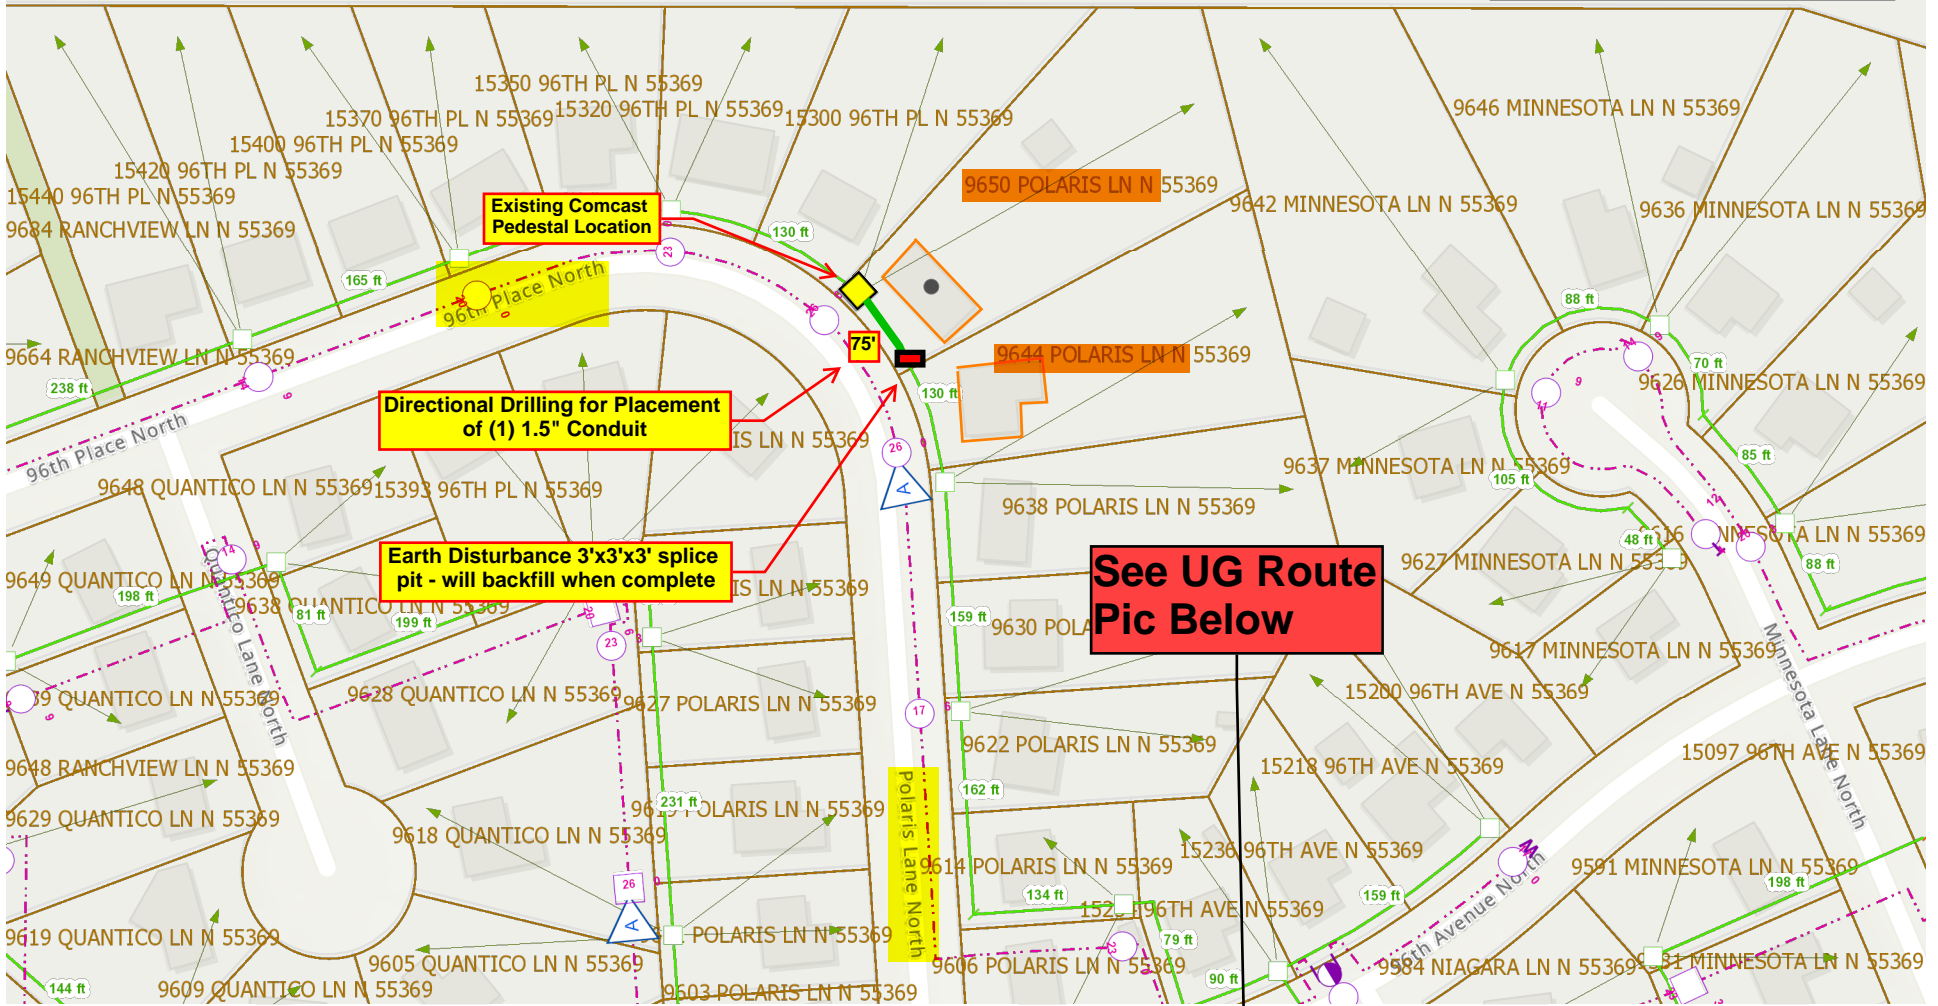

Expense Job
9650 Polaris Lane N
Maple Grve, MN
JB0000730213

Key
Green Line = New Placement
Yellow Line = Existing Plant

0 55369

7/13/2021

Sources: Esri, Airbus DS, USGS, NGA, NASA, CGIAR, N Robinson, NCEAS, NLS, OS, NMA, Geodatasyrelsen, Rijkswaterstaat, GSA, Geoland, FEMA,

Expense Job
9650 Polaris Lane N
Maple Grve, MN
JB0000730213

Image capture: Jul 2019 © 2021 Google

Maple Grove, Minnesota

Street View