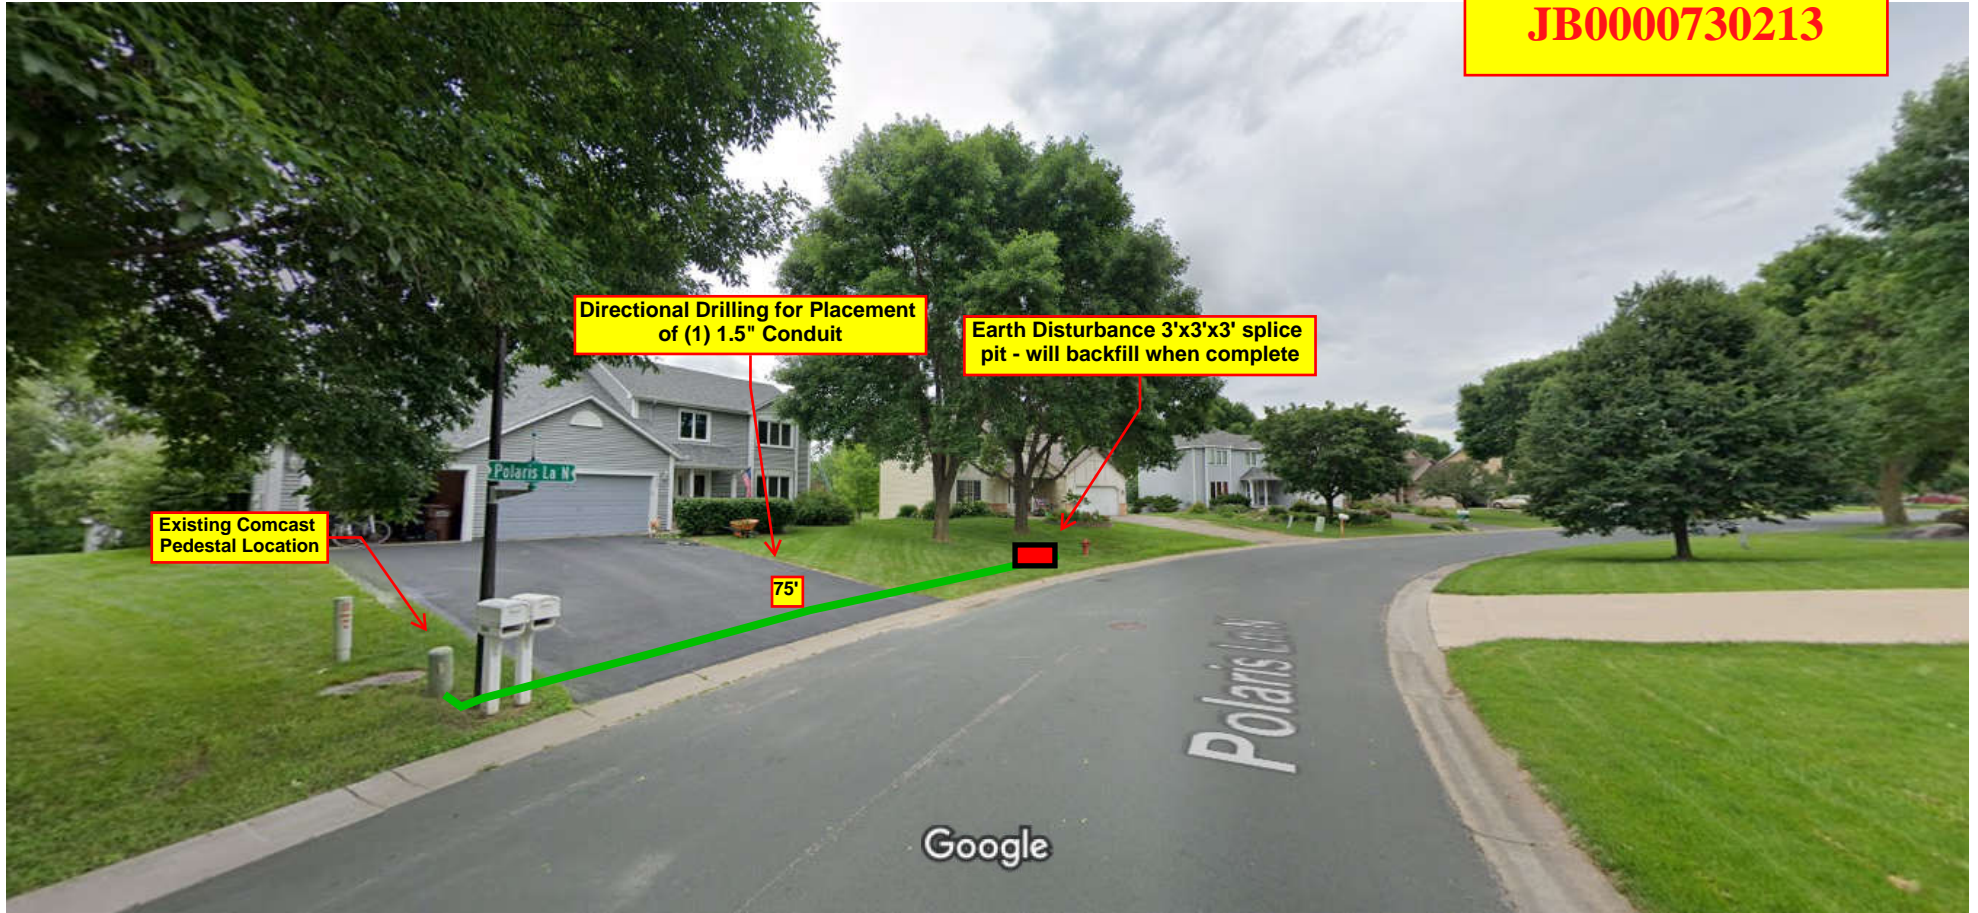

Expense Job
9650 Polaris Lane N
Maple Grve, MN
JB0000730213

Key
Green Line = New Placement
Yellow Line = Existing Plant

0 55369

7/13/2021

Sources: Esri, Airbus DS, USGS, NGA, NASA, CGIAR, N Robinson, NCEAS, NLS, OS, NMA, Geodatasyrelsen, Rijkswaterstaat, GSA, Geoland, FEMA,

Expense Job
9650 Polaris Lane N
Maple Grve, MN
JB0000730213

Image capture: Jul 2019 © 2021 Google

Maple Grove, Minnesota

Street View