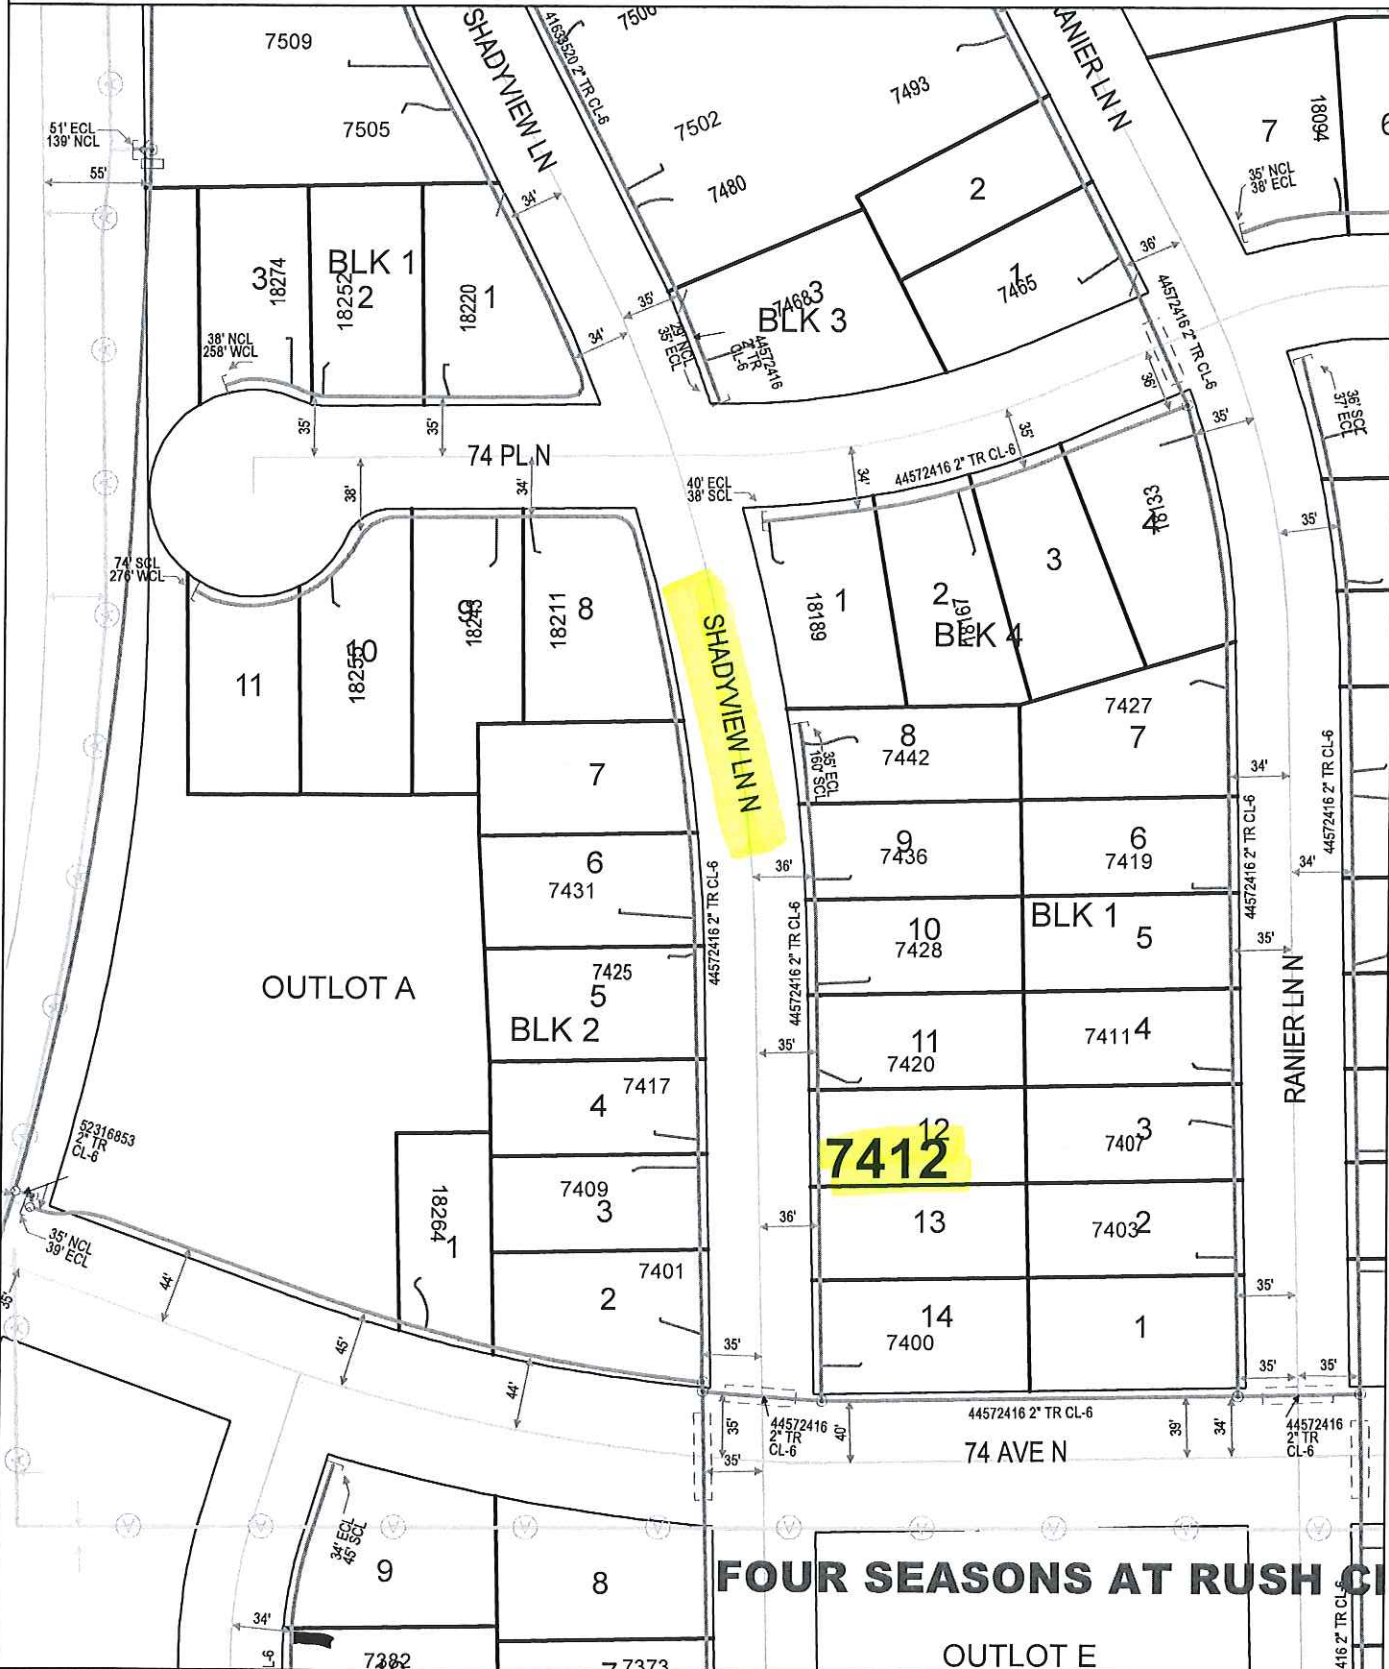

GENERAL LOCATION ONLY. DO NOT USE TO LOCATE FOR EXCAVATION. CALL 1-800-252-1166 FOR ONSITE LOCATIONS AND STAKING.

Plotted by: i929684  
Plot Date: 2/1/2017

**7412 SHADYVIEW LN N  
MAPLE GROVE**

Scale: 1" : 100'  
CenterPoint Energy  
North