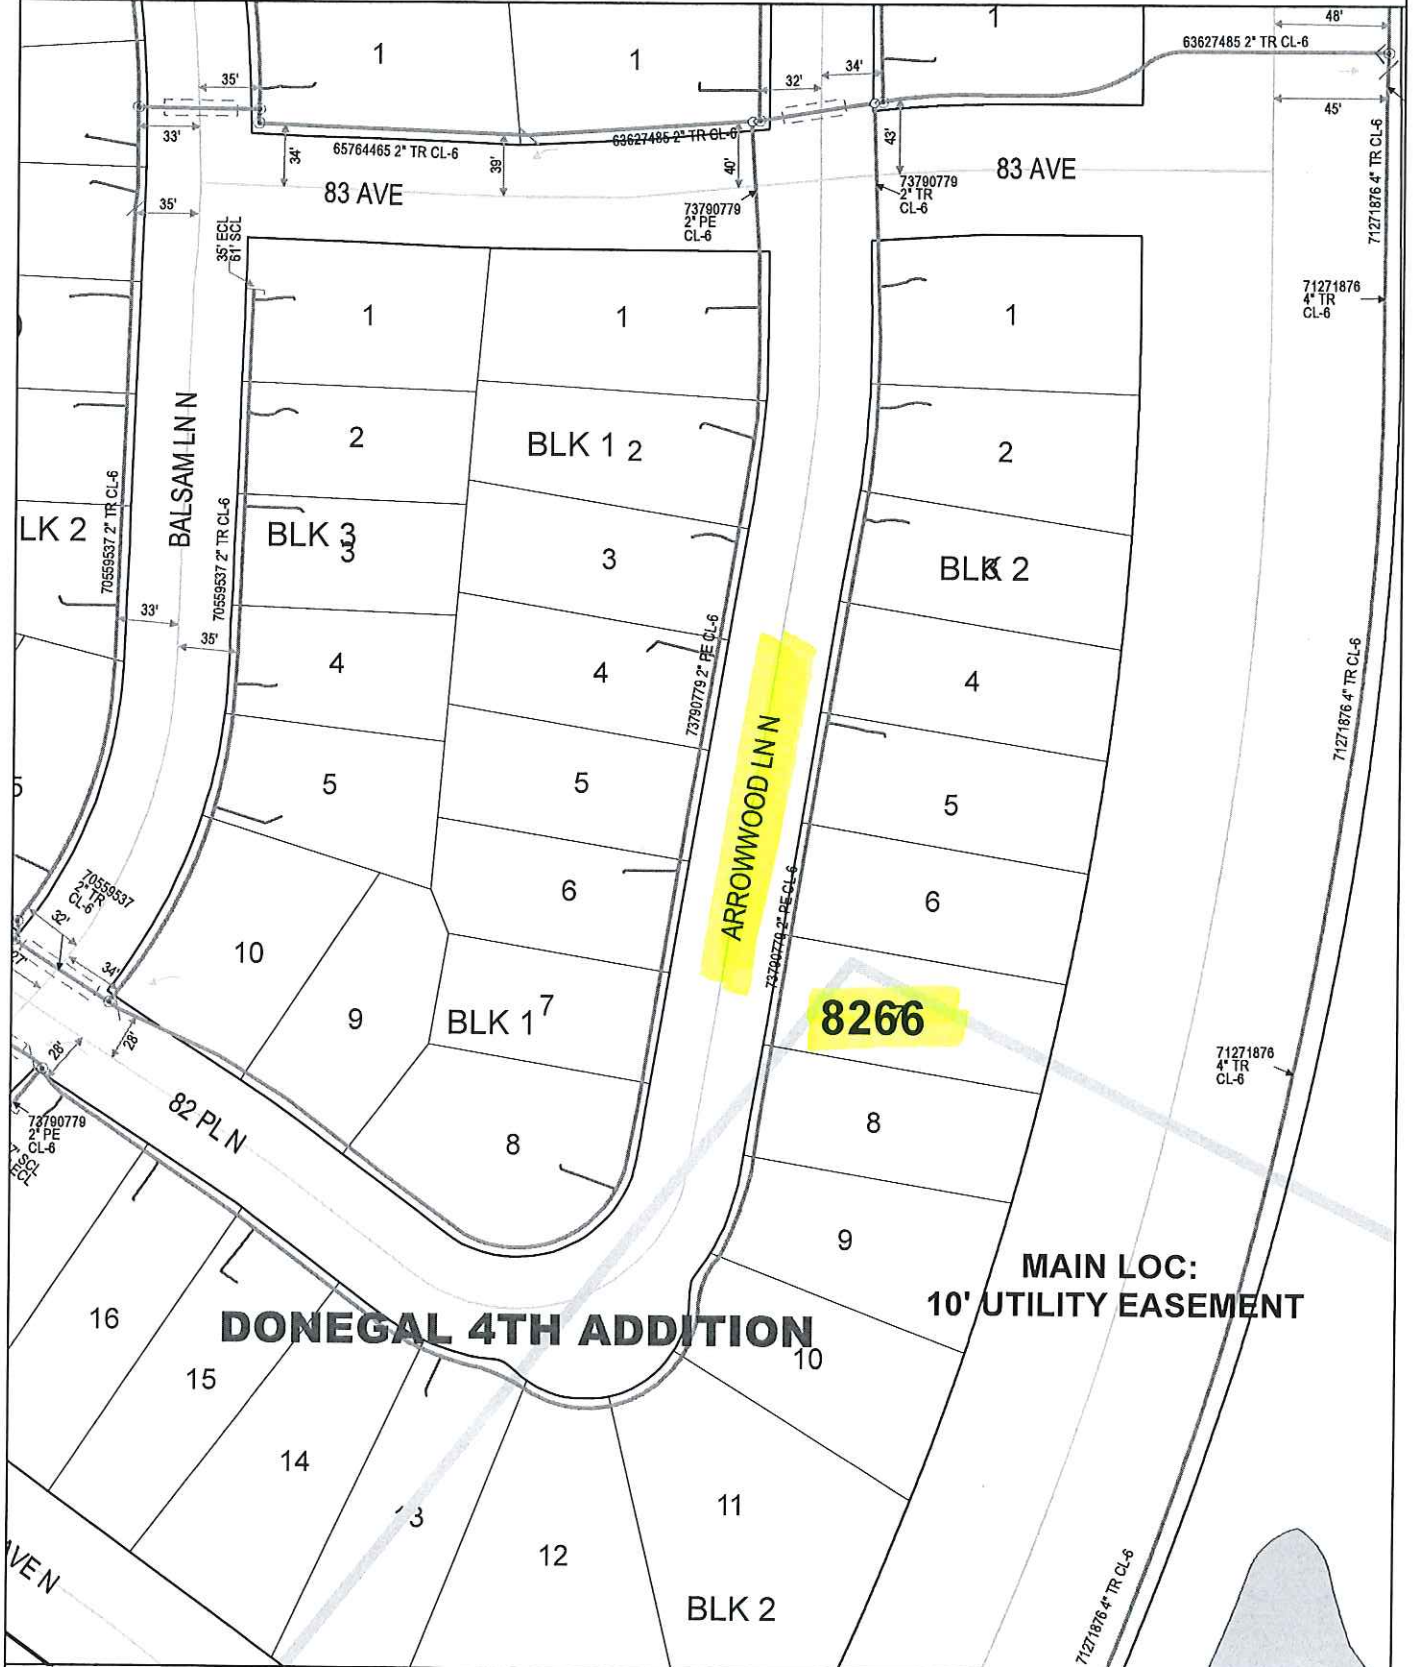

GENERAL LOCATION ONLY. DO NOT USE TO LOCATE FOR EXCAVATION. CALL 1-800-252-1166 FOR ONSITE LOCATIONS AND STAKING.

Plotted by: i221749

Plot Date: 1/26/2017

8266 ARROWWOOD LN N

MAPLE GROVE

Scale: 1" : 100'

CenterPoint Energy

North