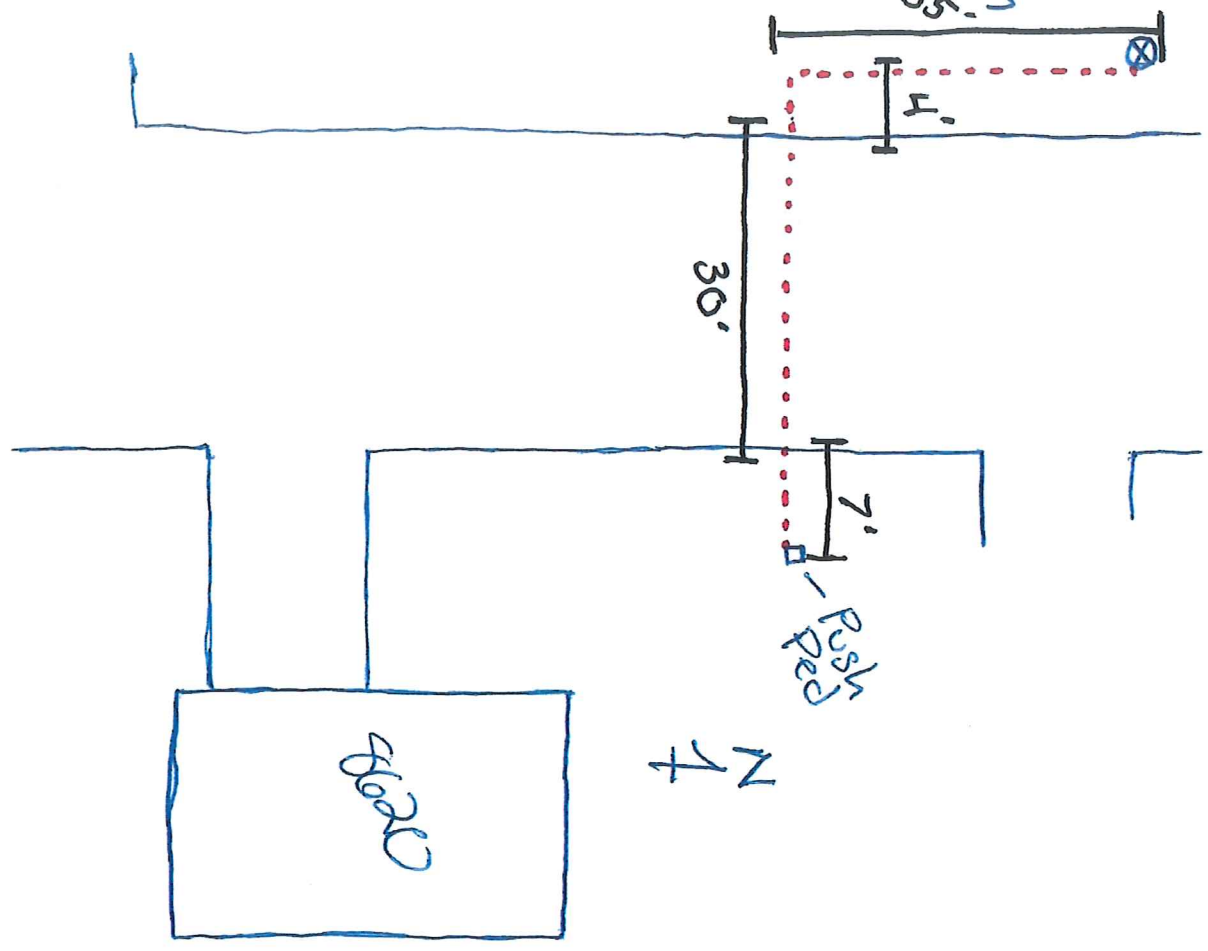

8620 sycamore ln
M.G.
X-Street
Maple Knoll way
2 Pipe (3/4")

Hennepin County Property Map

Date: 9/8/2021

PARCEL ID: 1511922440009

OWNER NAME: M Donato & M Donato

PARCEL ADDRESS: 8620 Sycamore La N,
Maple Grove MN 55369