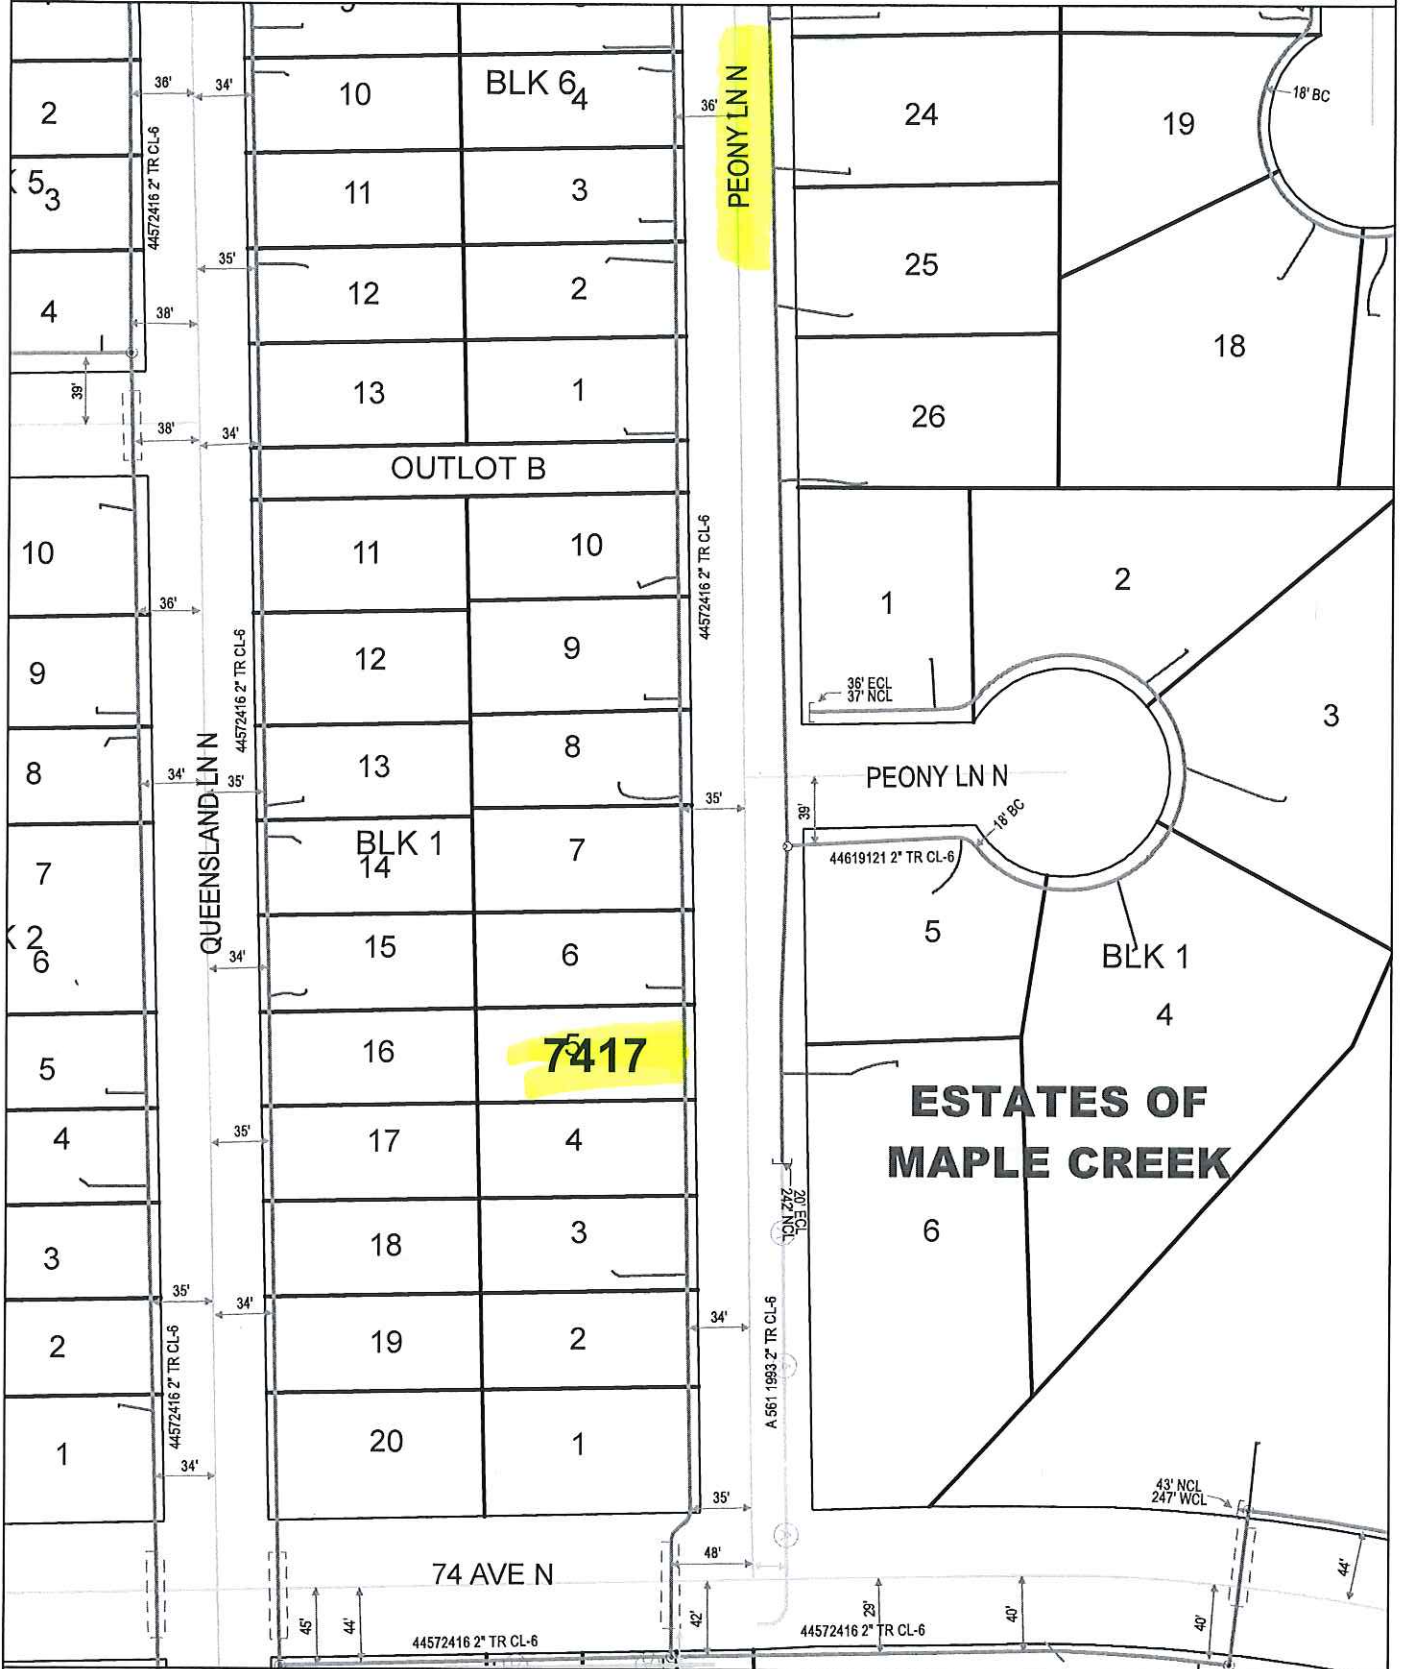

GENERAL LOCATION ONLY. DO NOT USE TO LOCATE FOR EXCAVATION. CALL 1-800-252-1166 FOR ONSITE LOCATIONS AND STAKING.

Plotted by: i221749
Plot Date: 1/23/2017

7417 PEONY LN N
MAPLE GROVE

Scale: 1" : 100'
CenterPoint Energy
North