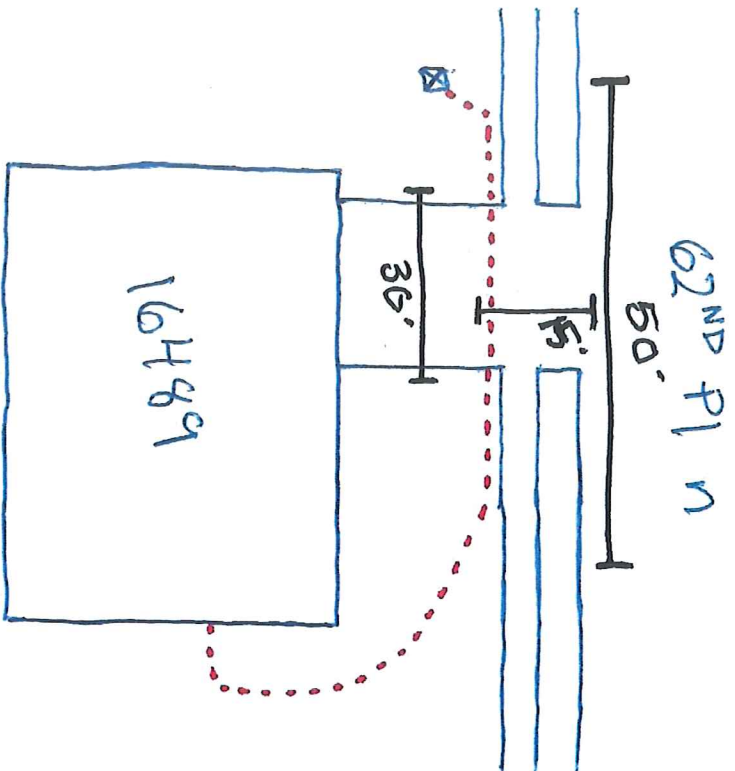

16489 62ND Pl n
w.g.
X-Street Weston ln n

N
↑

Hennepin County Property Map

Date: 8/26/2021

No results

*

New Construction

Comments:

This data (i) is furnished 'AS IS' with no representation as to completeness or accuracy; (ii) is furnished with no warranty of any kind; and (iii) is not suitable for legal, engineering or surveying purposes. Hennepin County shall not be liable for any damage, injury or loss resulting from this data.