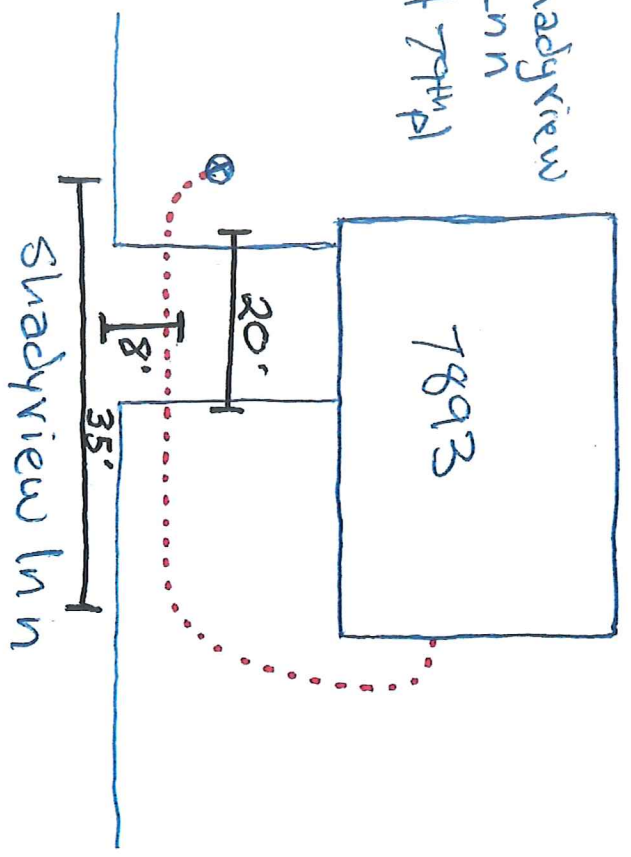

7893 Shadyview Ln  
W9  
X-Street 79th Pl

Shadyview Ln

7893

20'

8'

35'

### Comments:

This data (i) is furnished 'AS IS' with no representation as to completeness or accuracy; (ii) is furnished with no warranty of any kind; and (iii) is not suitable for legal, engineering or surveying purposes. Hennepin County shall not be liable for any damage, injury or loss resulting from this data.