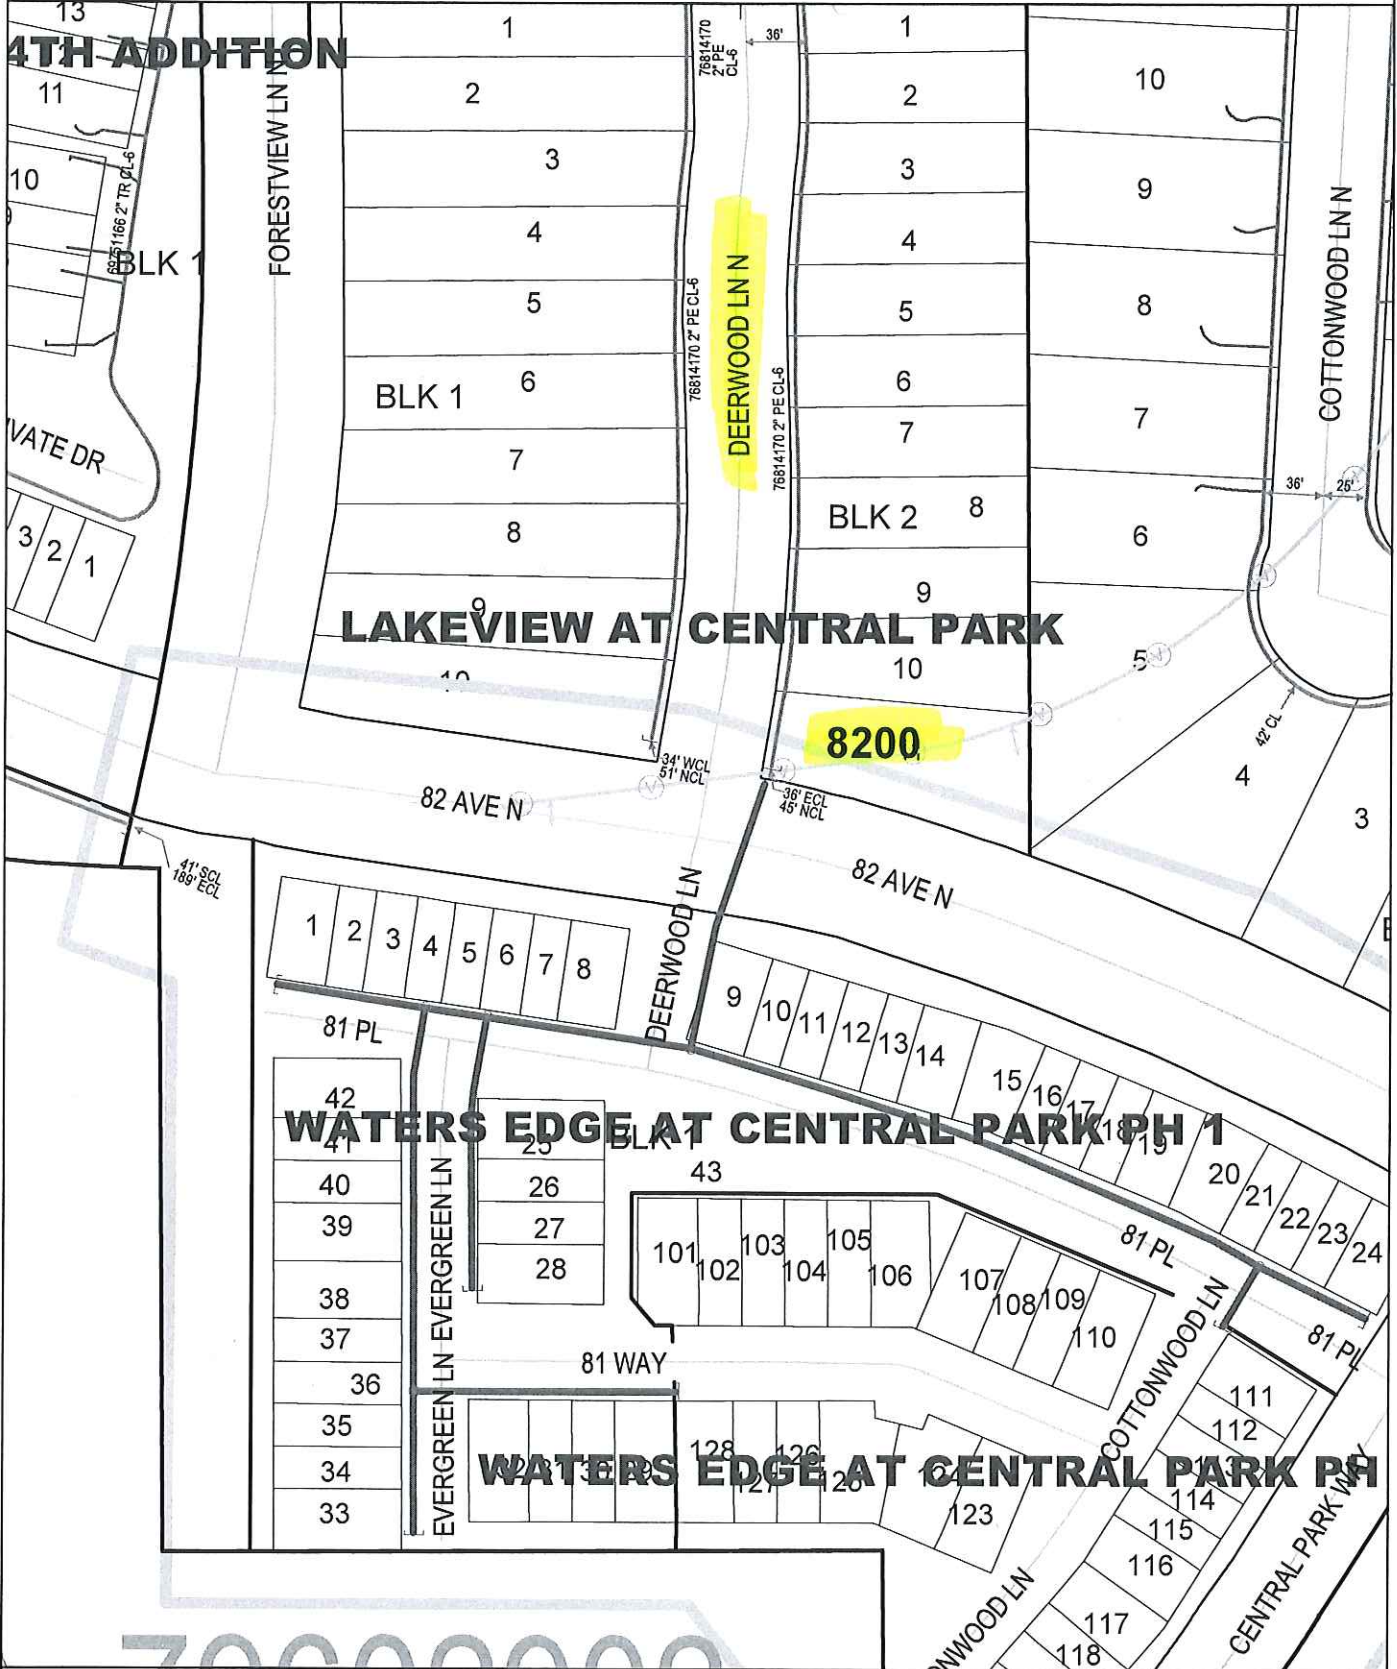

GENERAL LOCATION ONLY. DO NOT USE TO LOCATE FOR EXCAVATION. CALL 1-800-252-1166 FOR ONSITE LOCATIONS AND STAKING.

Plotted by: i221749
Plot Date: 1/10/2017

8200 DEERWOOD LN N
MAPLE GROVE

Scale: 1" : 100'
CenterPoint Energy
North