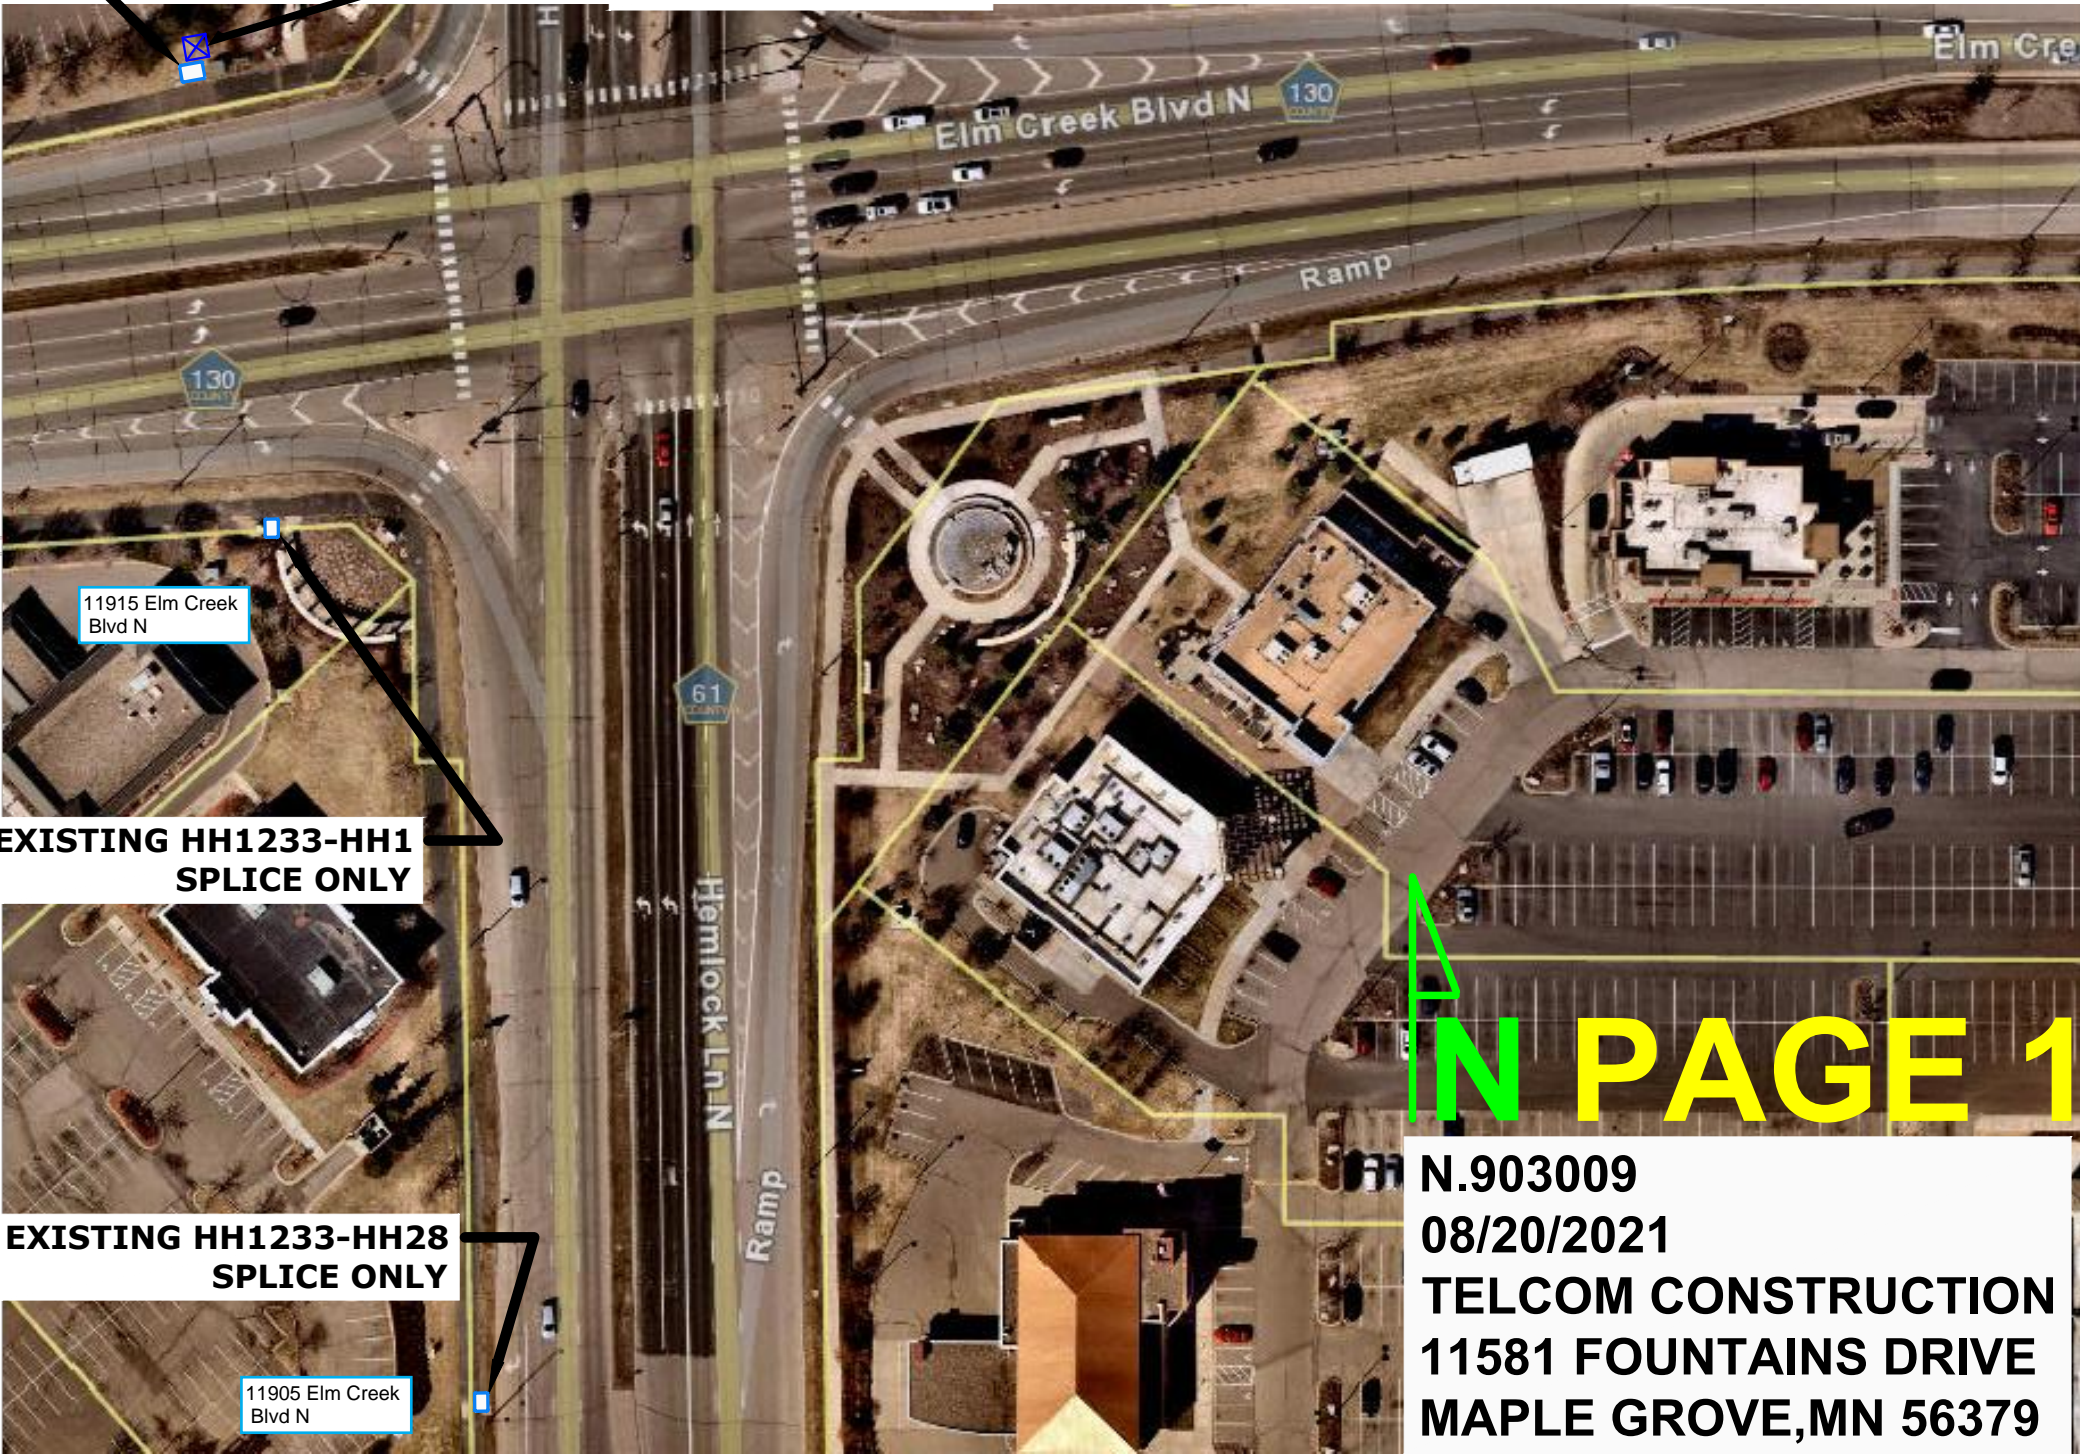

12000 Elm Creek Blvd N

EXISTING HH3-HH3 SPLICE ONLY

EXISTING PED.-UNK SPLICE ONLY

11915 Elm Creek Blvd N

EXISTING HH1233-HH1 SPLICE ONLY

EXISTING HH1233-HH28 SPLICE ONLY

11905 Elm Creek Blvd N

N PAGE 1

N.903009
08/20/2021
TELCOM CONSTRUCTION
11581 FOUNTAINS DRIVE
MAPLE GROVE, MN 56379