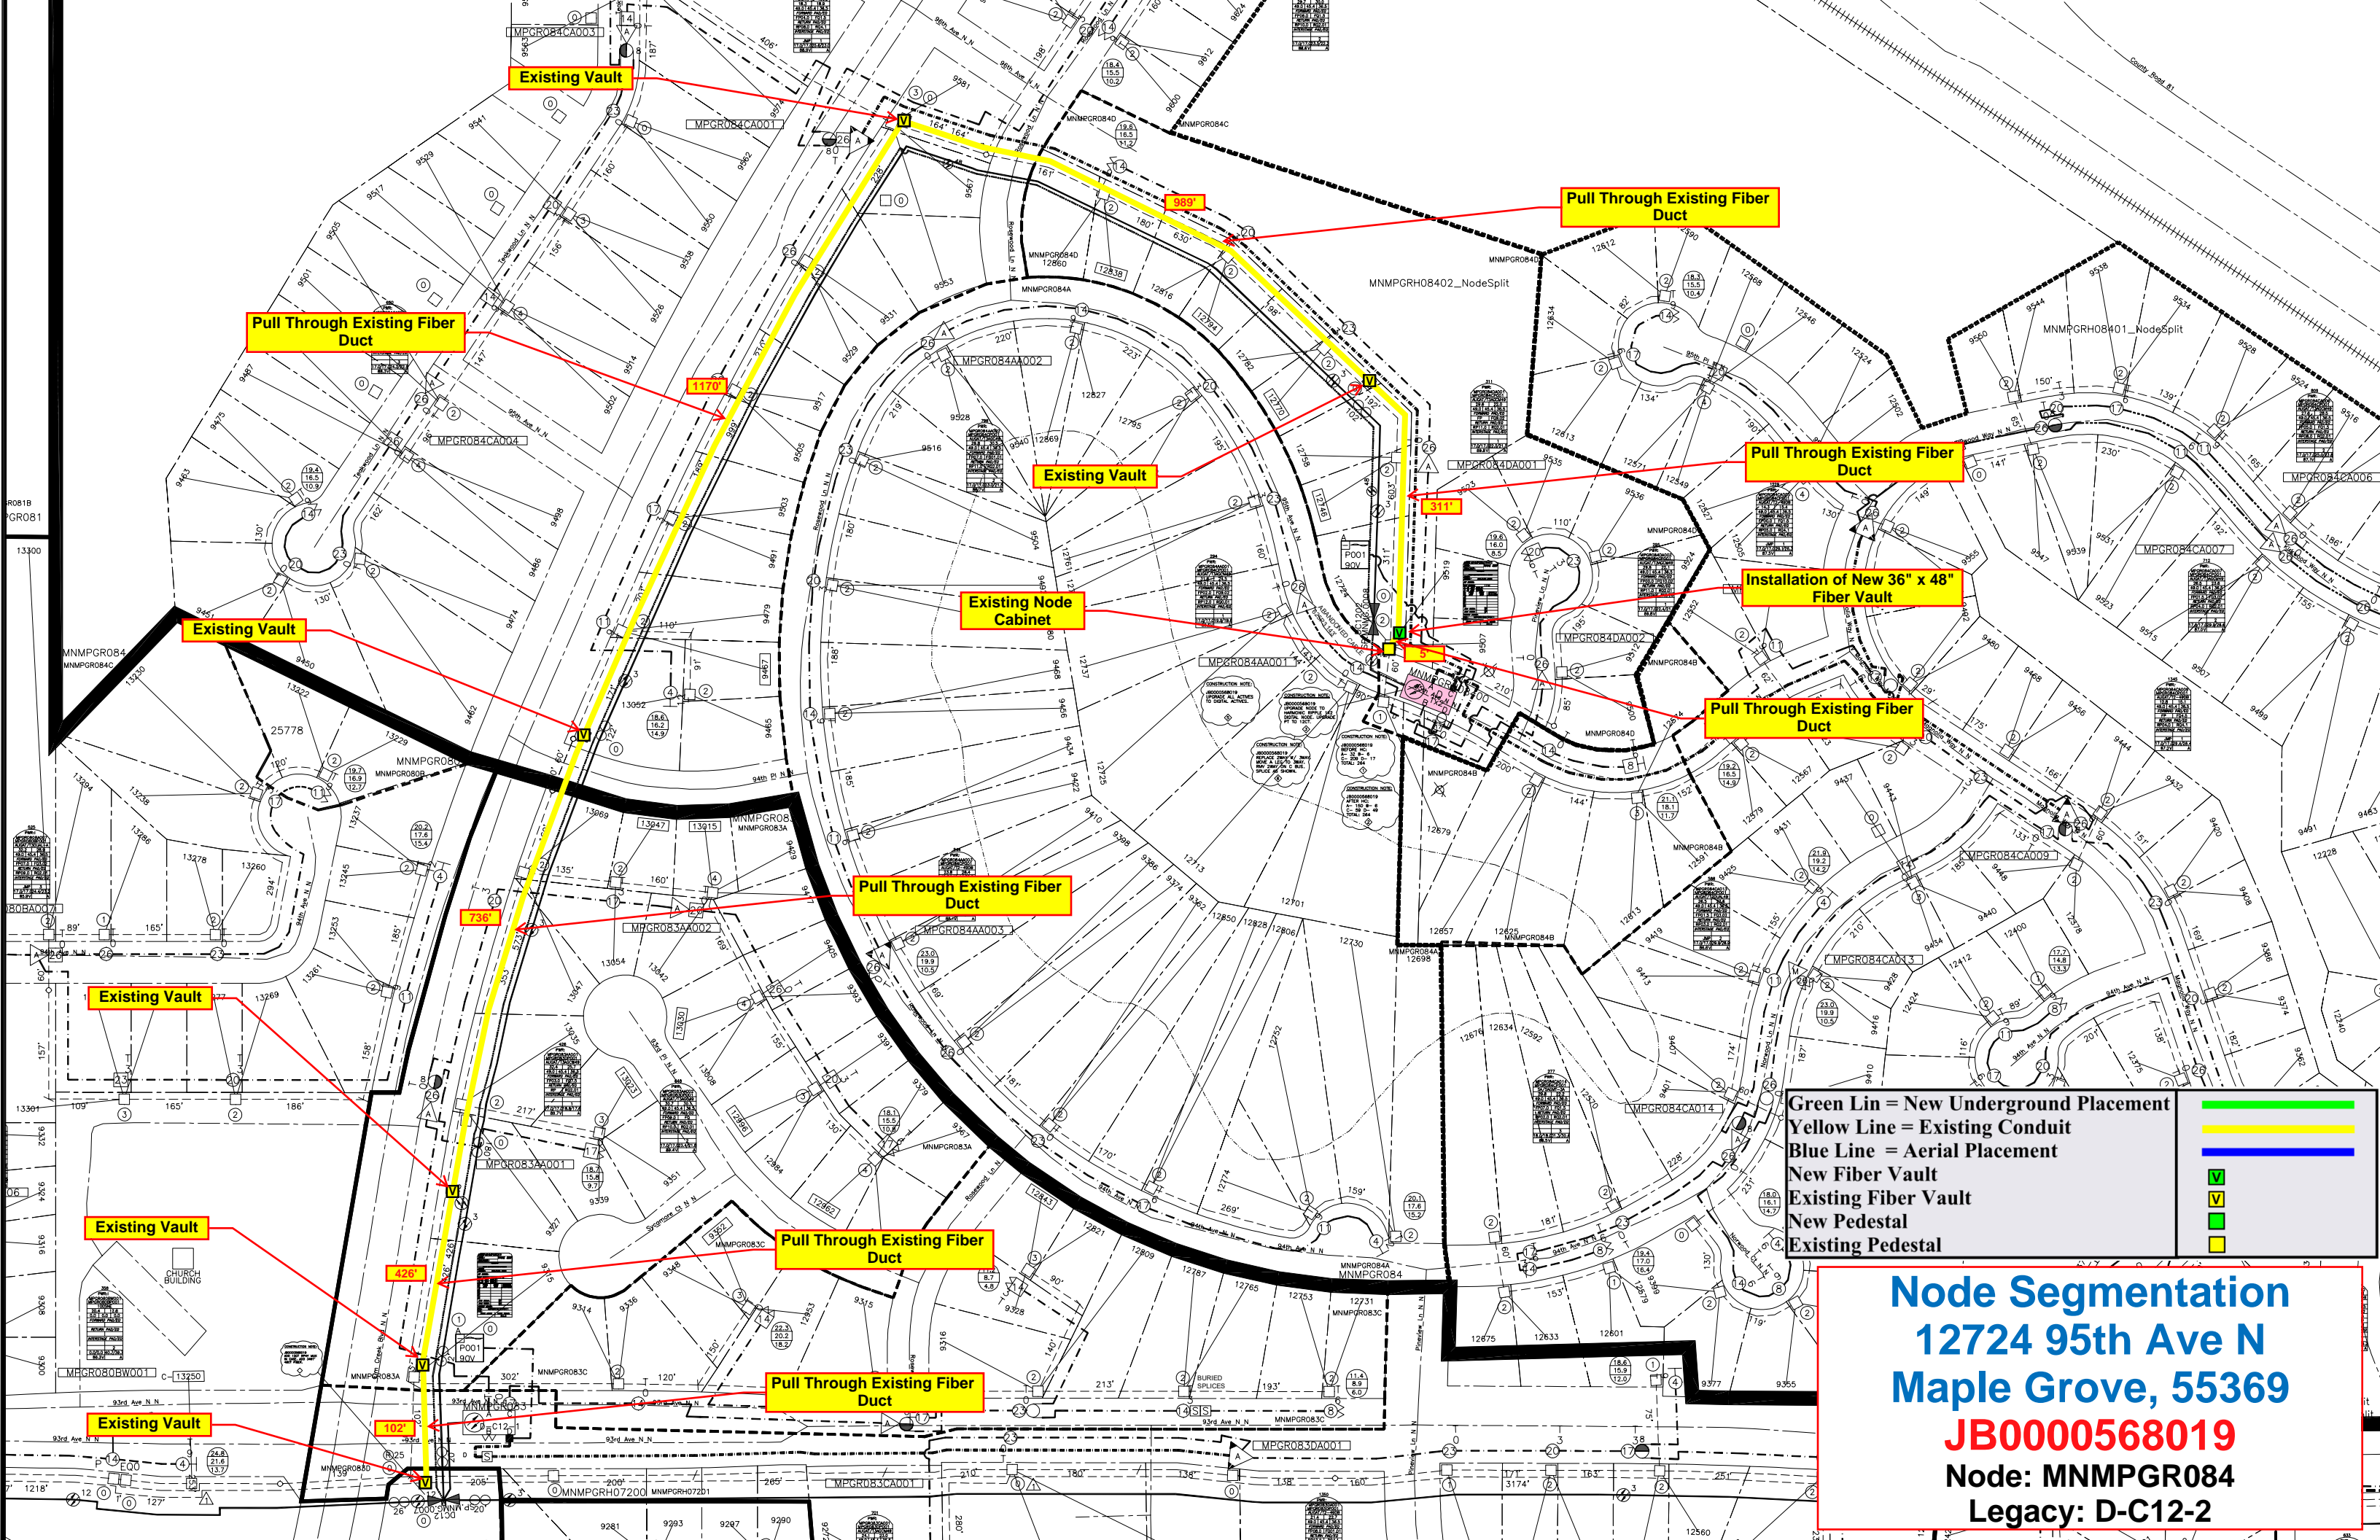

Untitled Map

Write a description for your map.

Legend

 12724 95th Ave N

Google Earth

Existing Vault

© 2021 Google

1000 ft

Existing Vault

Pull Through Existing Fiber Duct

Pull Through Existing Fiber Duct

Existing Vault

Pull Through Existing Fiber Duct

Installation of New 36" x 48" Fiber Vault

Existing Node Cabinet

Pull Through Existing Fiber Duct

Existing Vault

Pull Through Existing Fiber Duct

Existing Vault

Green Lin = New Underground Placement	
Yellow Line = Existing Conduit	
Blue Line = Aerial Placement	
New Fiber Vault	
Existing Fiber Vault	
New Pedestal	
Existing Pedestal	

Node Segmentation
12724 95th Ave N
Maple Grove, 55369
JB0000568019
Node: MNMPGR084
Legacy: D-C12-2

Existing Vault

Pull Through Existing Fiber Duct

Existing Vault

Pull Through Existing Fiber Duct