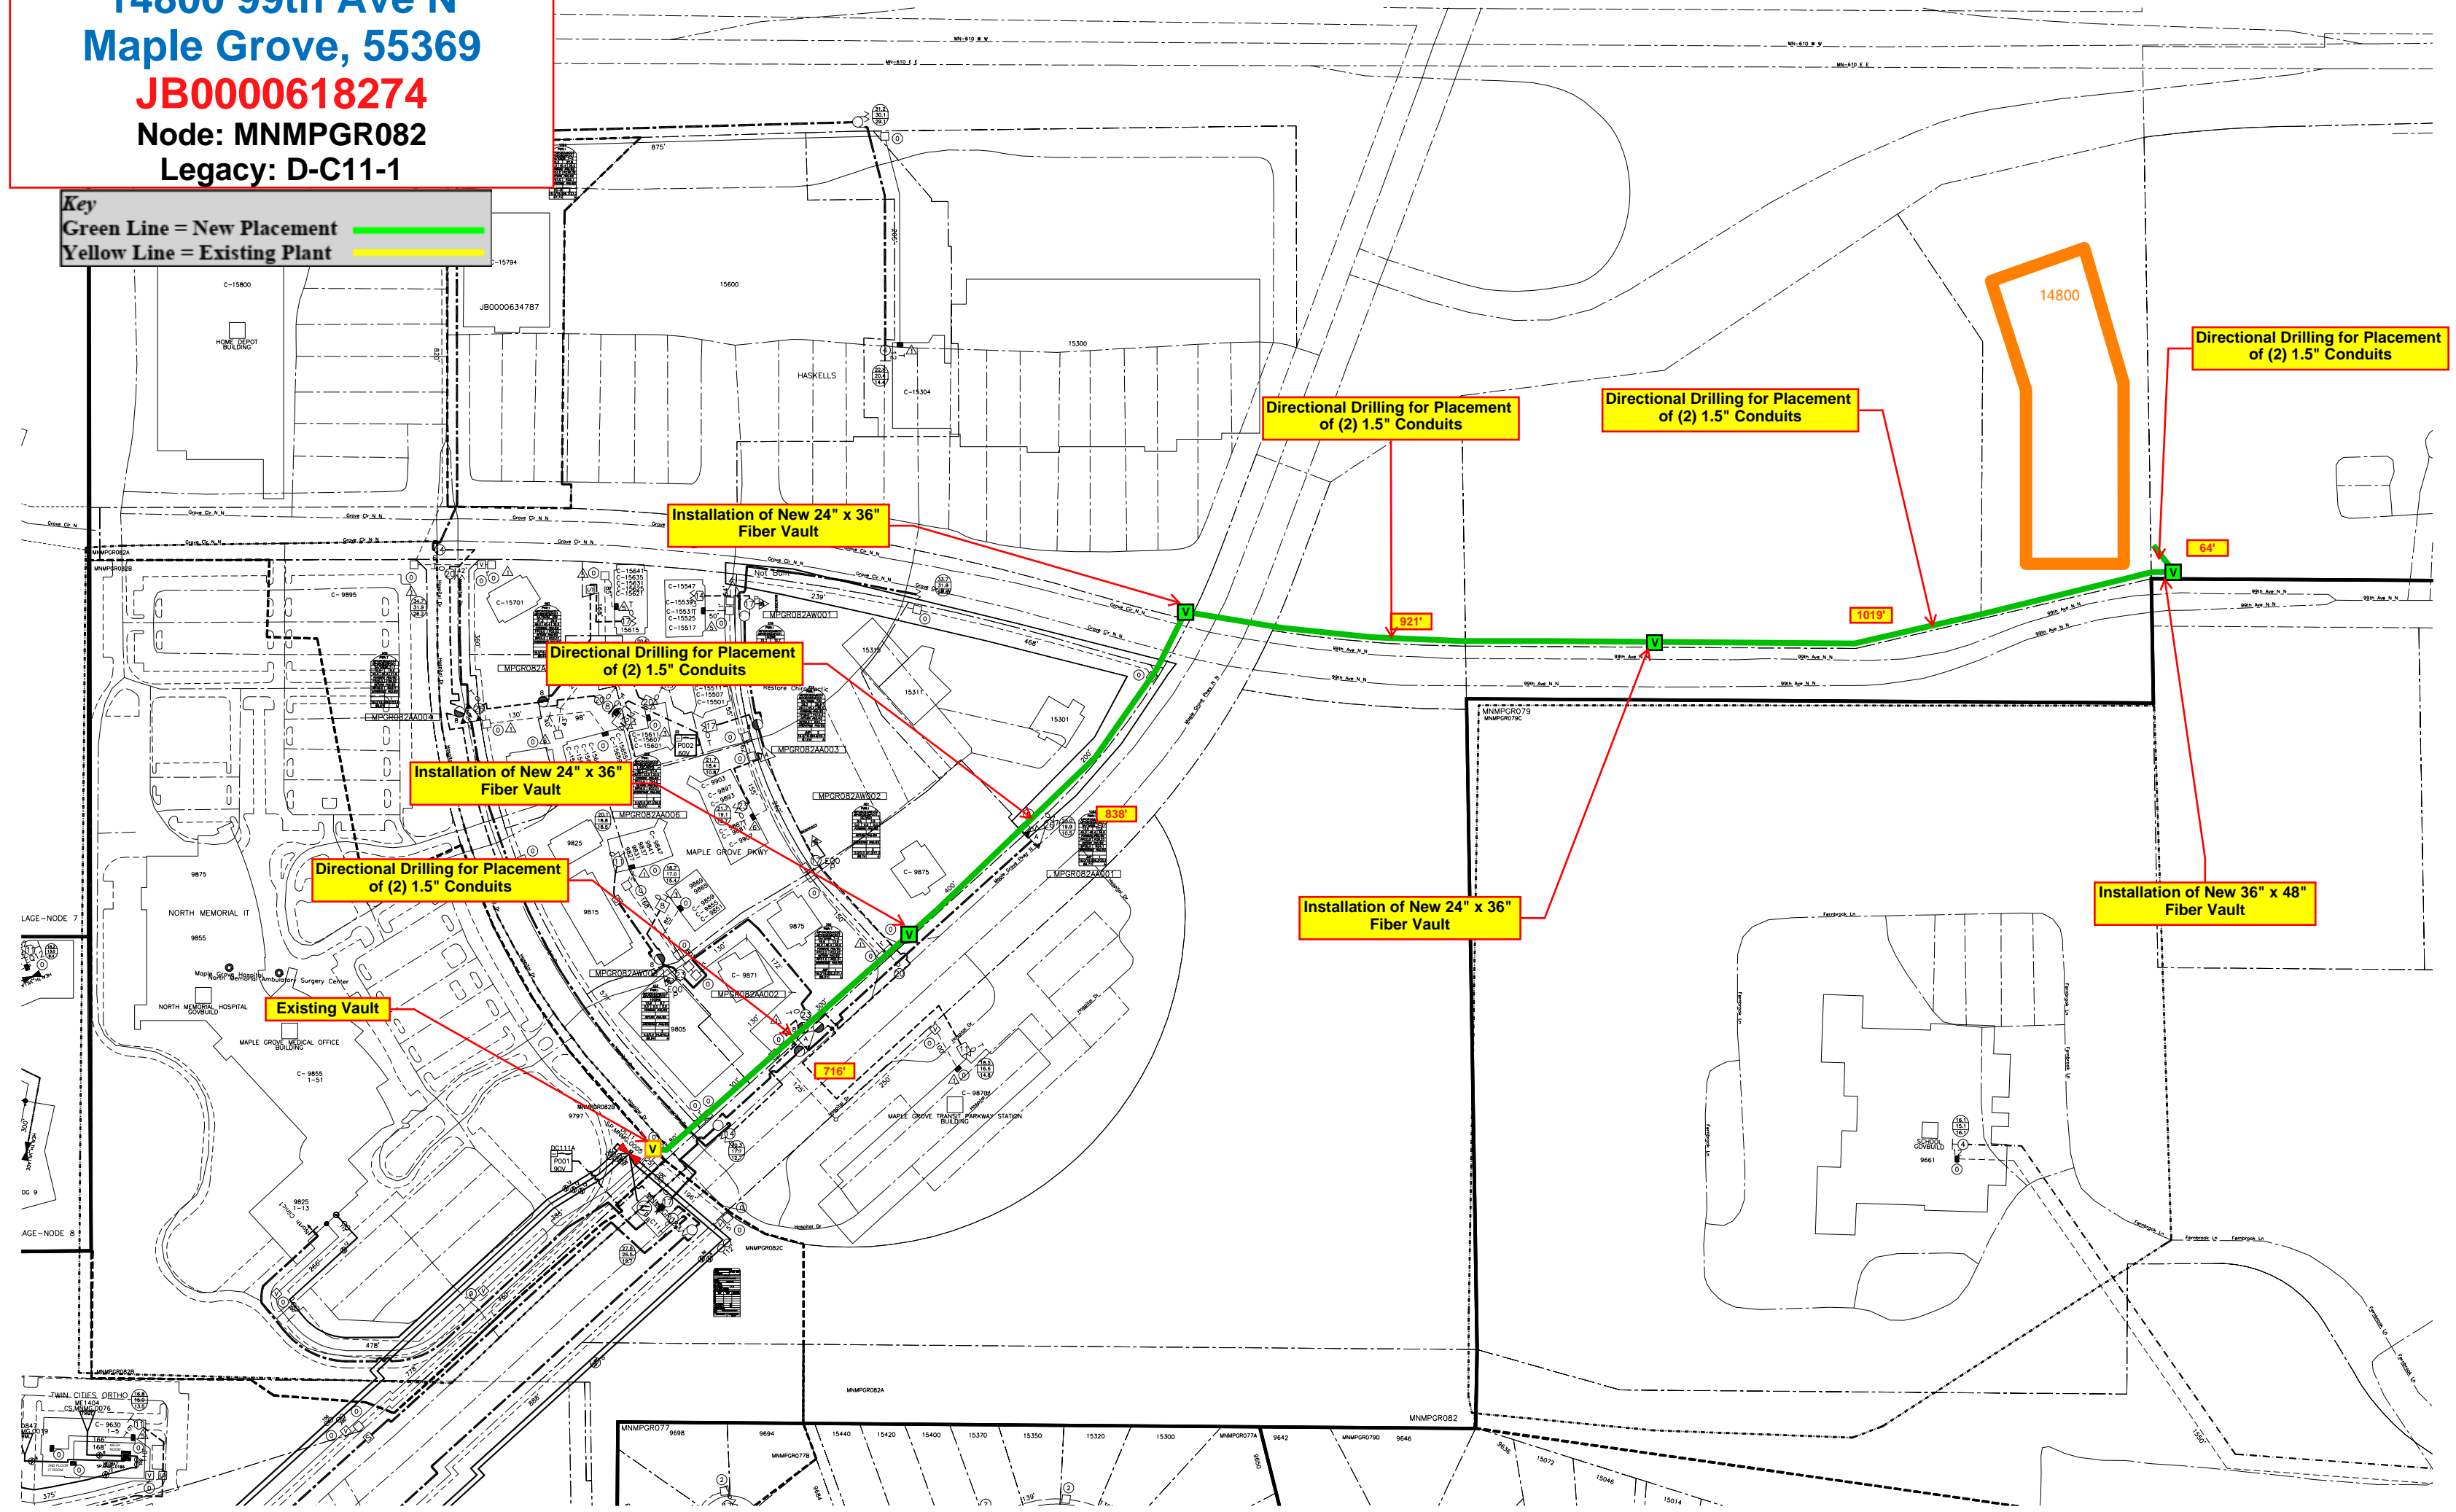

Caliper Apartments - MDU
14800 99th Ave N
Maple Grove, 55369
JB0000618274
Node: MNMPGR082
Legacy: D-C11-1

Key
Green Line = New Placement
Yellow Line = Existing Plant

Installation of New 24" x 36" Fiber Vault

Directional Drilling for Placement of (2) 1.5" Conduits

Installation of New 24" x 36" Fiber Vault

Directional Drilling for Placement of (2) 1.5" Conduits

Existing Vault

Directional Drilling for Placement of (2) 1.5" Conduits

Directional Drilling for Placement of (2) 1.5" Conduits

Directional Drilling for Placement of (2) 1.5" Conduits

Installation of New 24" x 36" Fiber Vault

Installation of New 36" x 48" Fiber Vault

921'

1019'

64'

838'

716'

LAGE-NODE 7

AGE-NODE 8