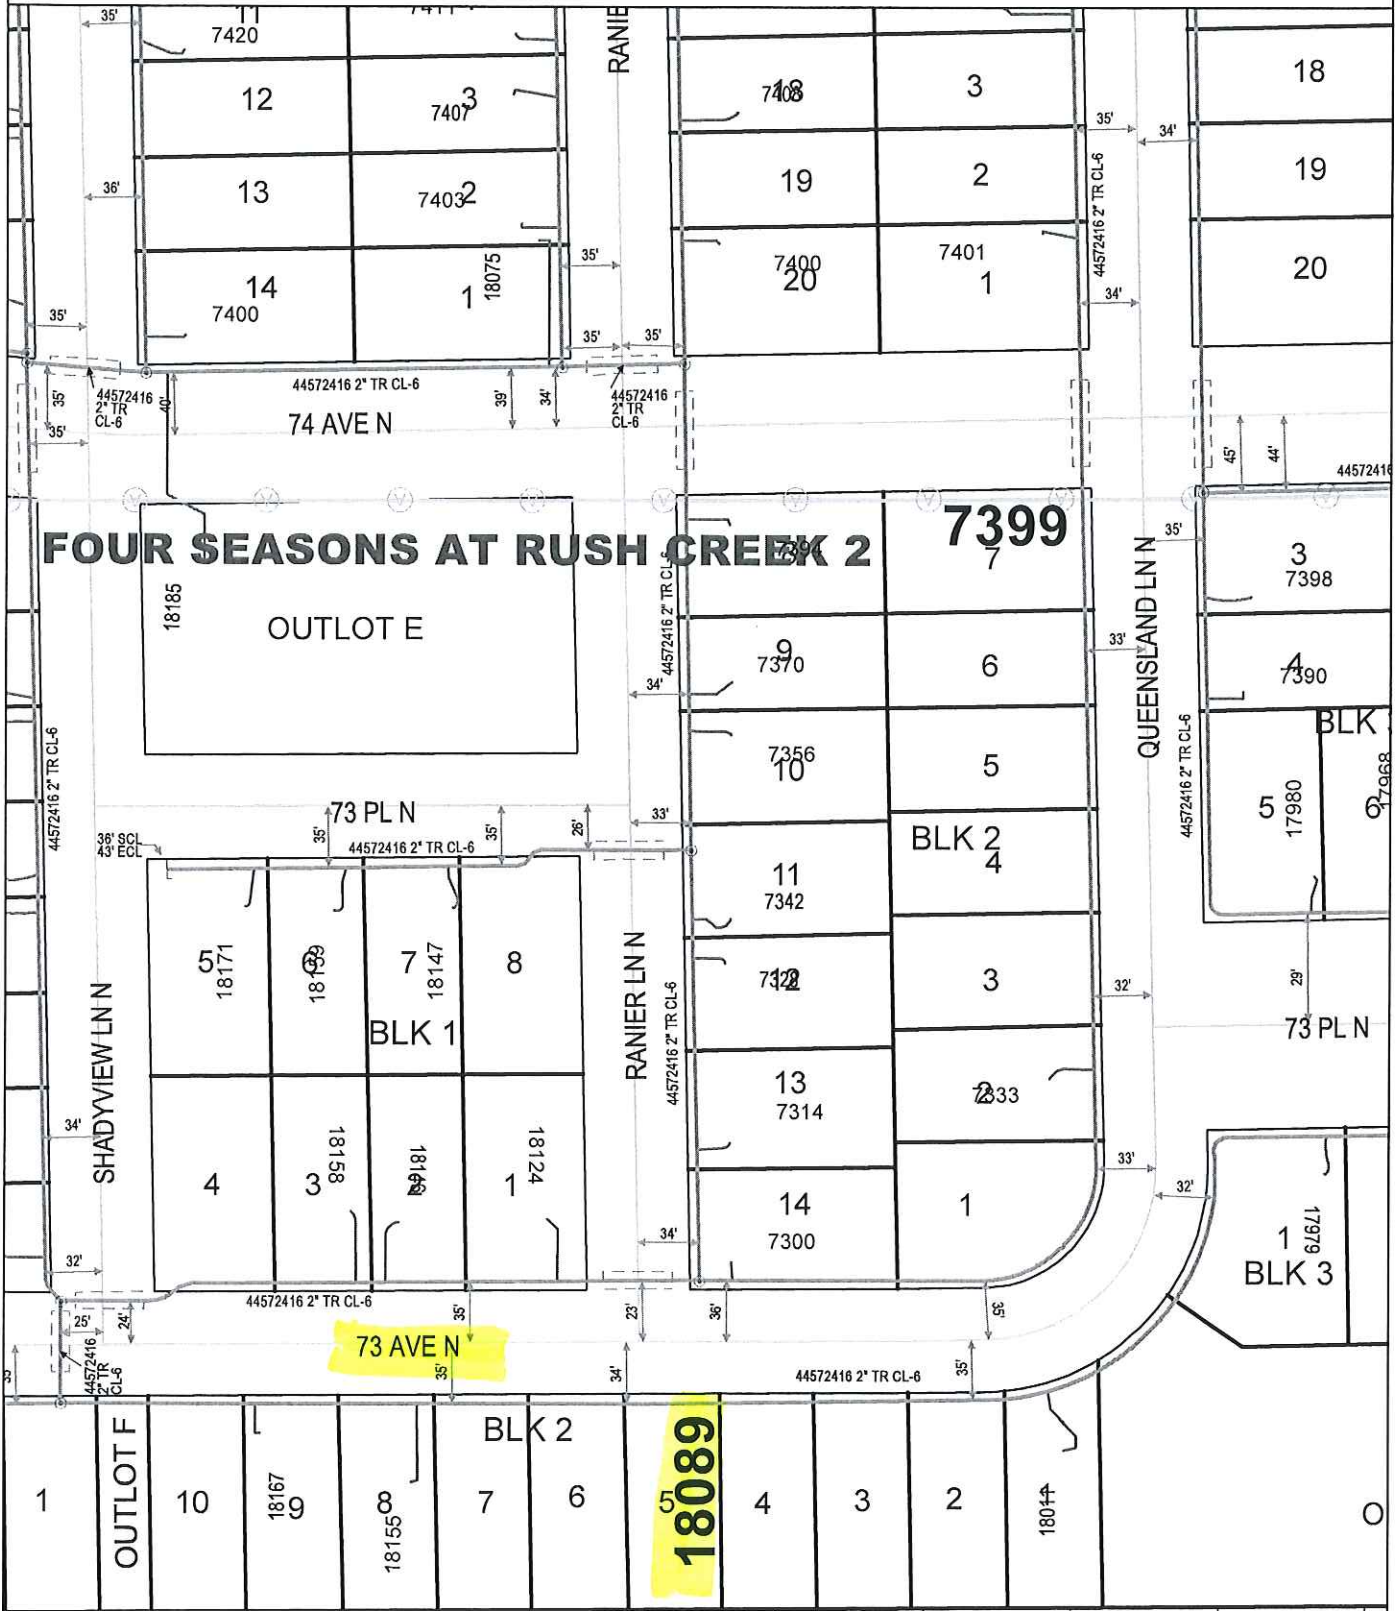

GENERAL LOCATION ONLY. DO NOT USE TO LOCATE FOR EXCAVATION. CALL 1-800-252-1166 FOR ONSITE LOCATIONS AND STAKING.

Plotted by: i929684  
Plot Date: 1/3/2017

**18089 73 AVE N & 7399 QUEENSLAND LN N**  
**MAPLE GROVE**

Scale: 1" : 100'  
CenterPoint Energy  
North