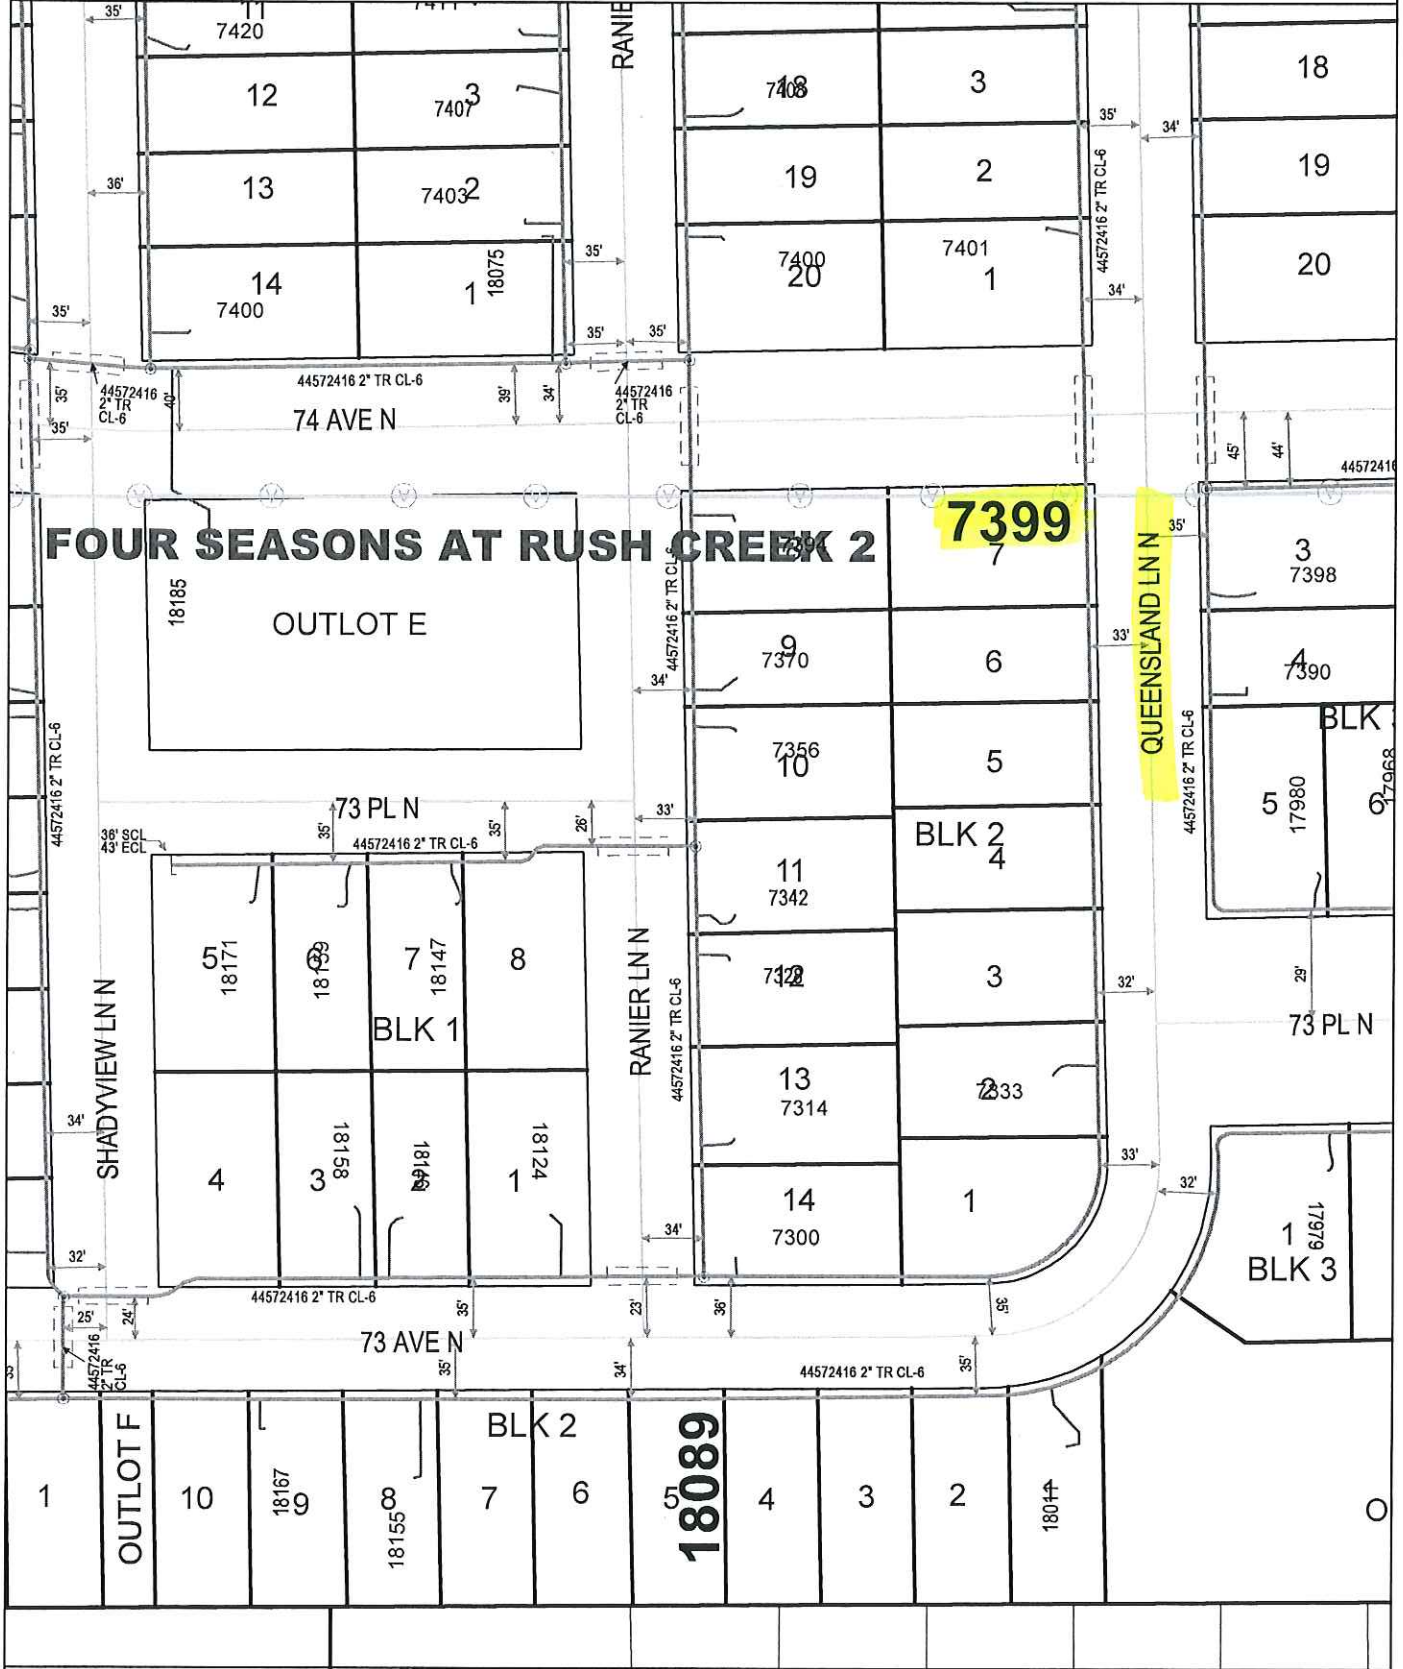

GENERAL LOCATION ONLY. DO NOT USE TO LOCATE FOR EXCAVATION. CALL 1-800-252-1166 FOR ONSITE LOCATIONS AND STAKING.

Plotted by: i929684
Plot Date: 1/3/2017

18089 73 AVE N & 7399 QUEENSLAND LN N
MAPLE GROVE

Scale: 1" : 100'
CenterPoint Energy
North