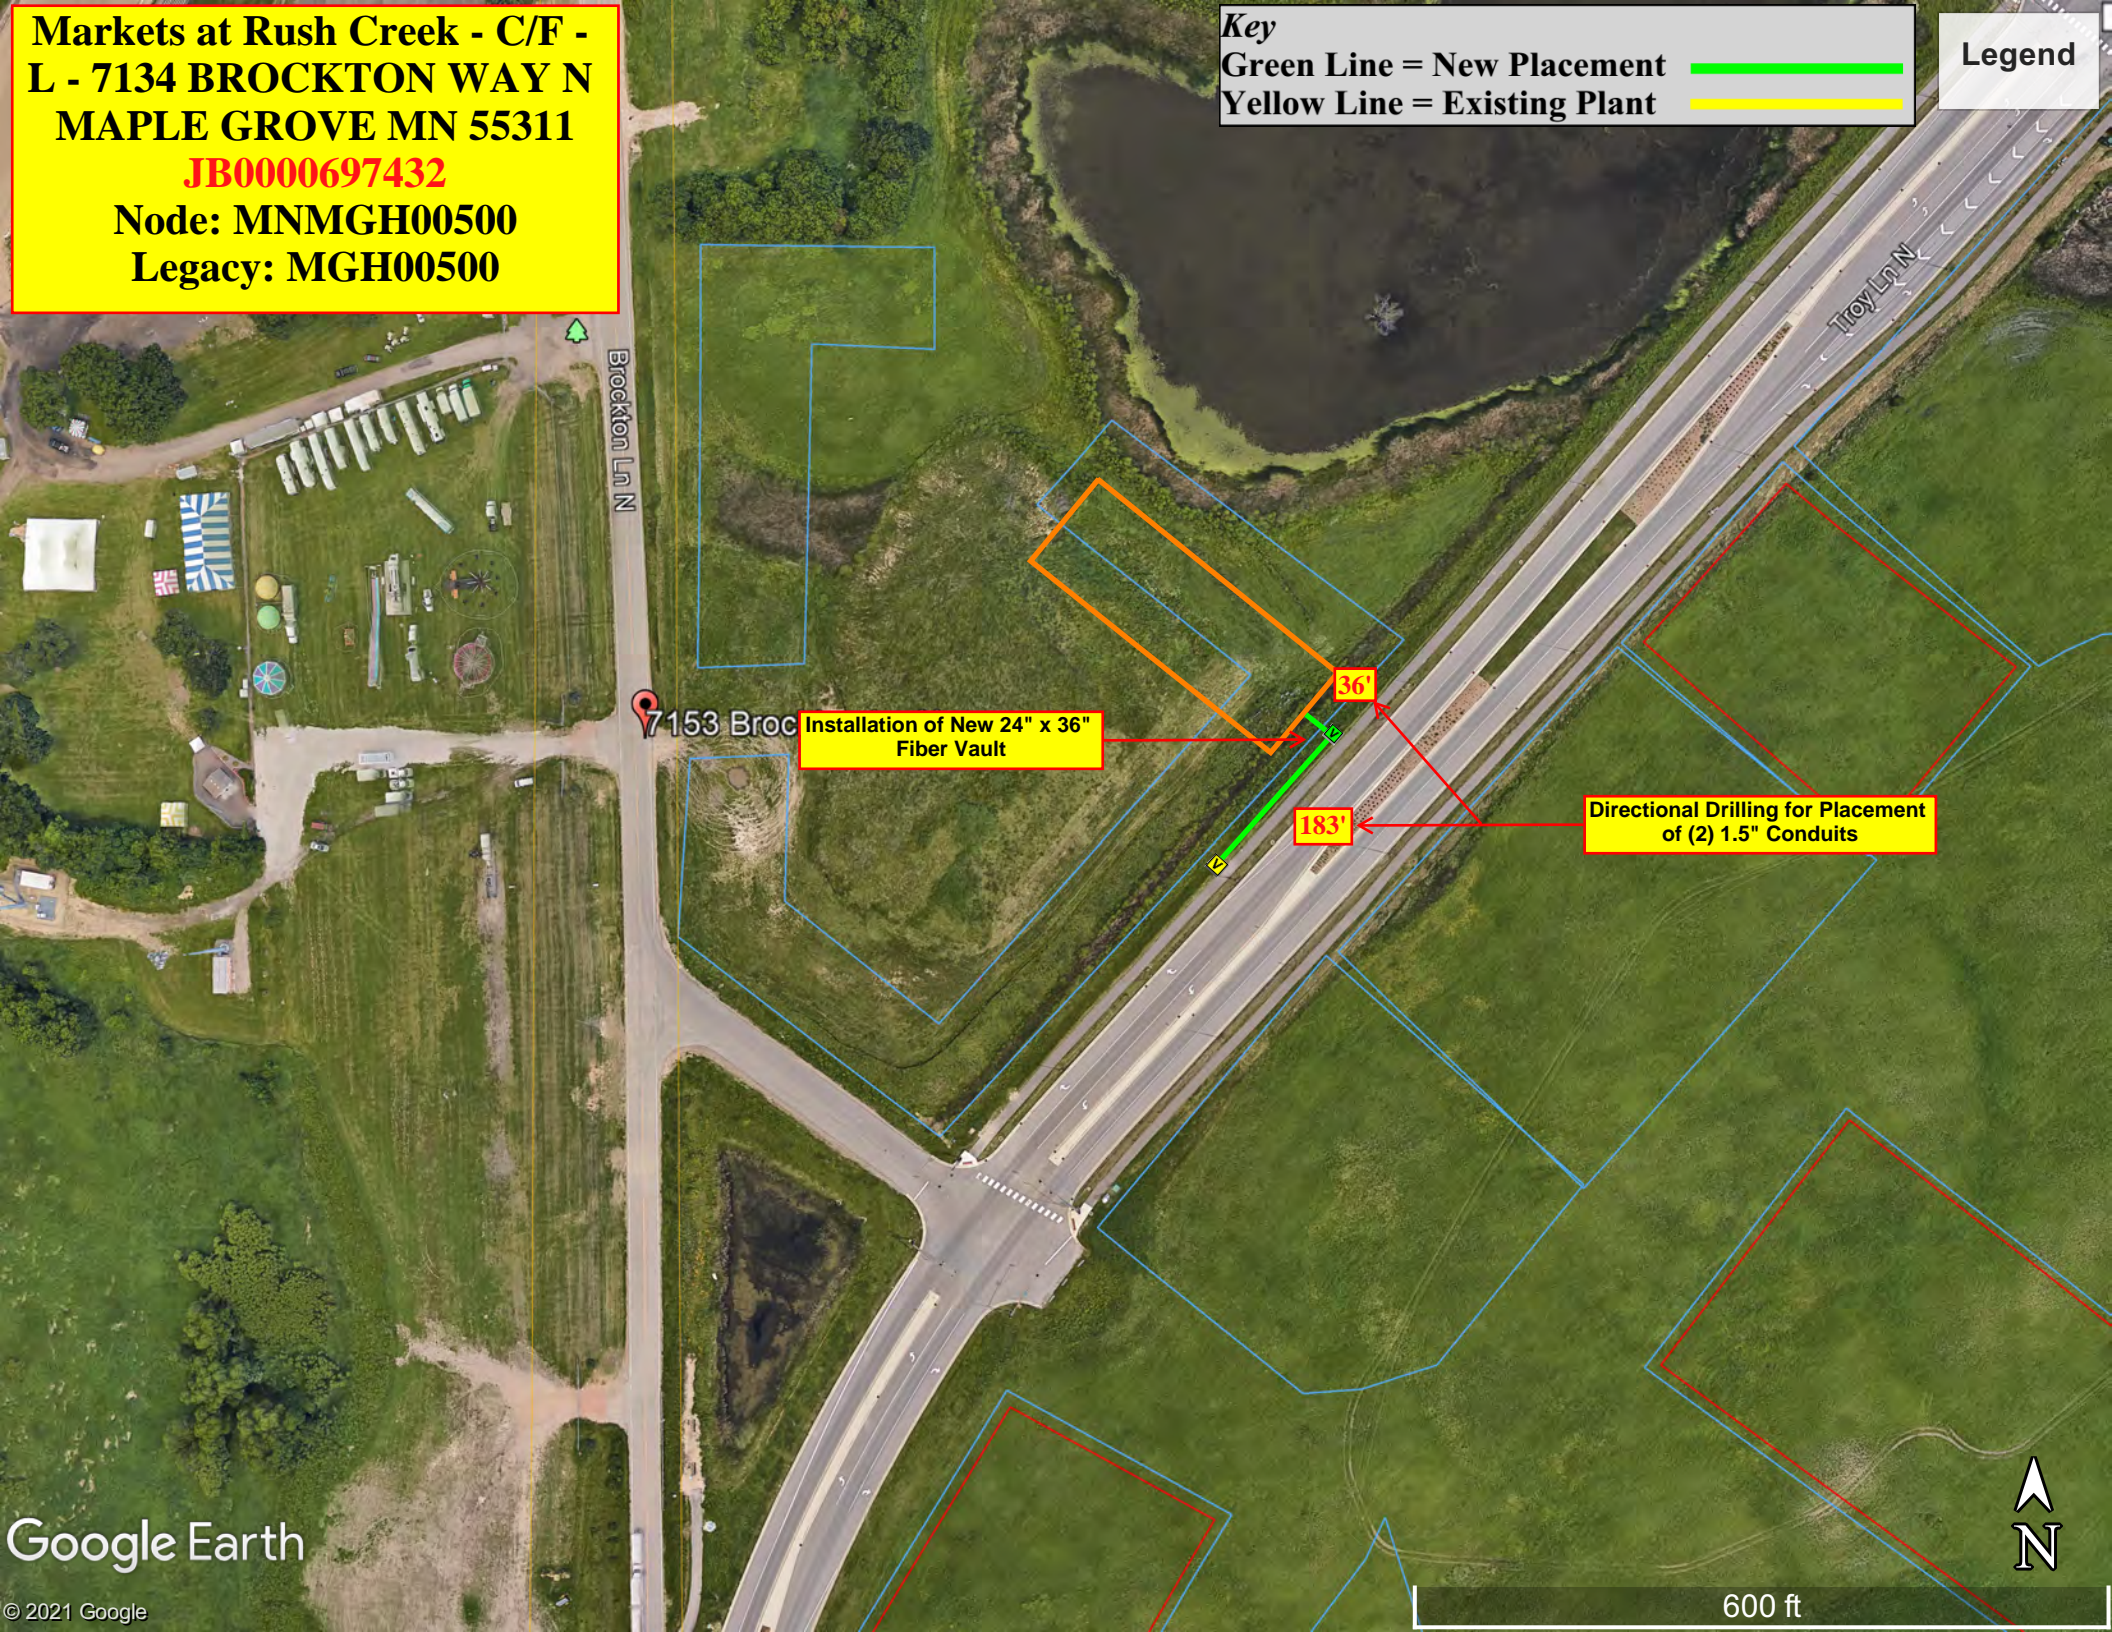

**Markets at Rush Creek - C/F -
L - 7134 BROCKTON WAY N
MAPLE GROVE MN 55311
JB0000697432
Node: MNMGH00500
Legacy: MGH00500**

Key
Green Line = New Placement
Yellow Line = Existing Plant

Legend

MNMPGR121
JB0000

Key
Green Line = New Placement
Yellow Line = Existing Plant

**Markets at Rush Creek - C/F -
 L - 7134 BROCKTON WAY N
 MAPLE GROVE MN 55311
 JB0000697432
 Node: MNMGH00500
 Legacy: MGH00500**