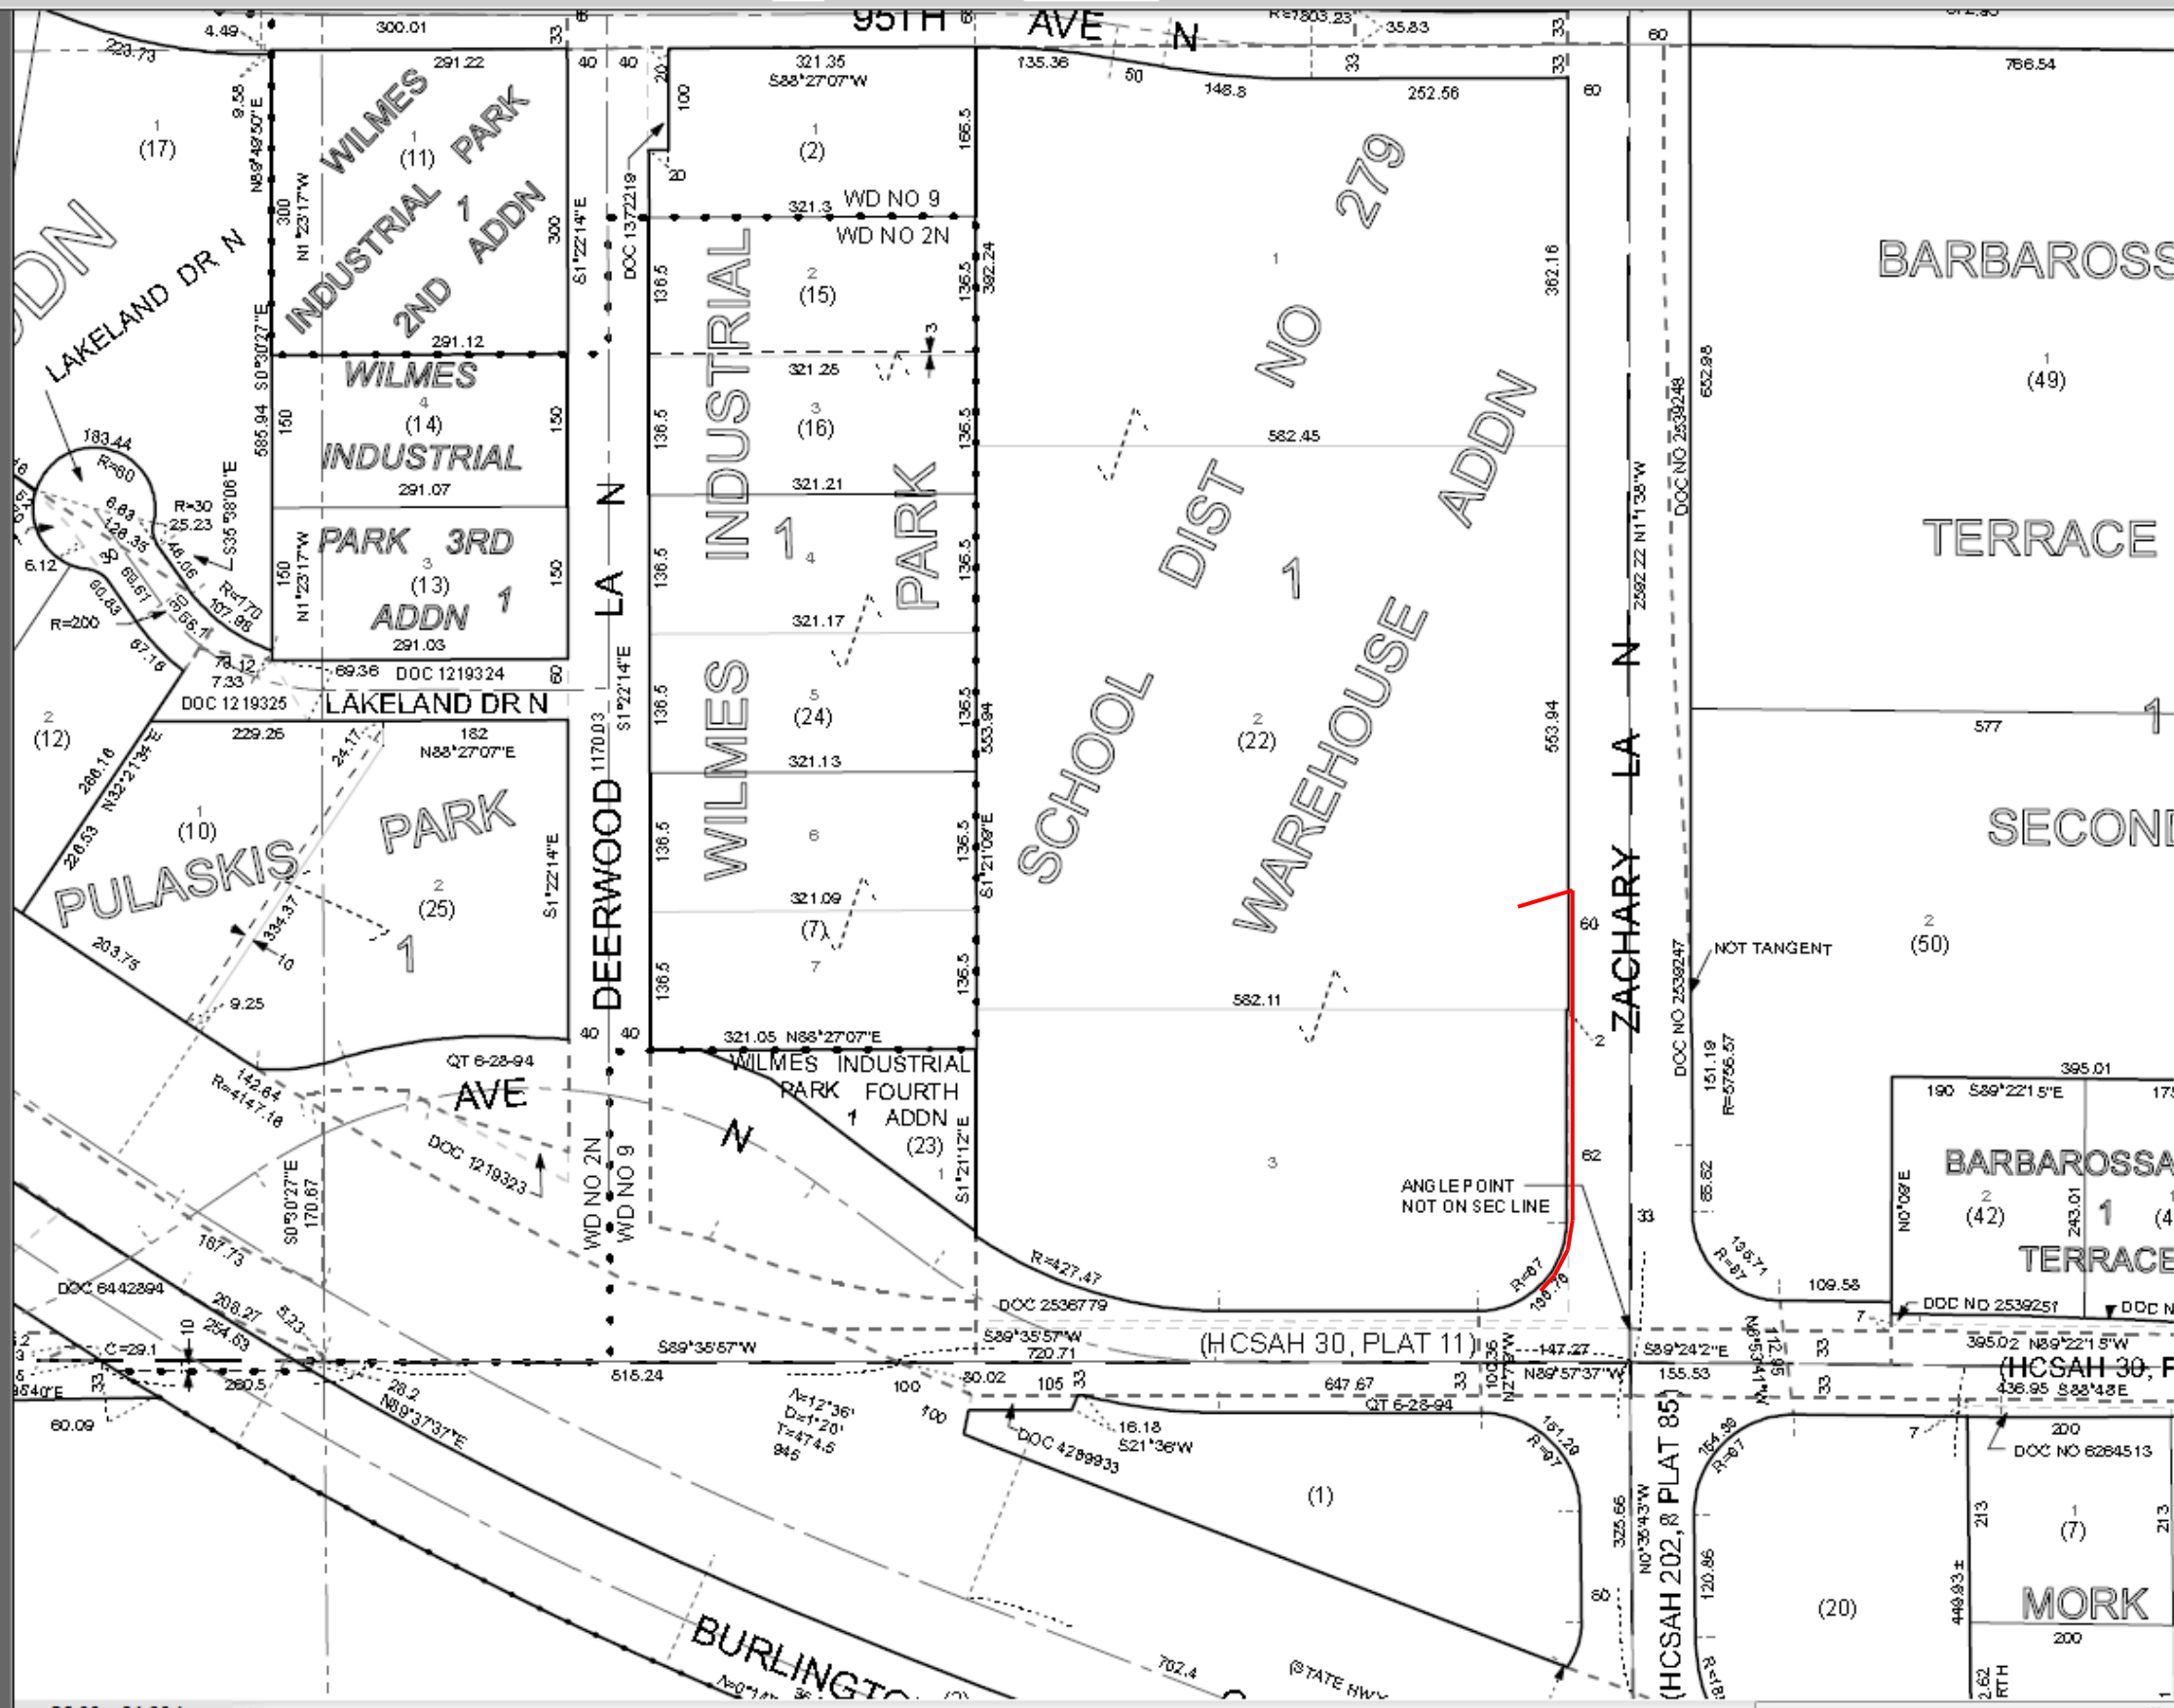

- Export PDF
- Create PDF
- Edit PDF

Adobe Acrobat Pro
Easily edit text and images in PDF documents

Start Now

- Combine PDF
- Send Files
- Store Files

SEC.12 T.