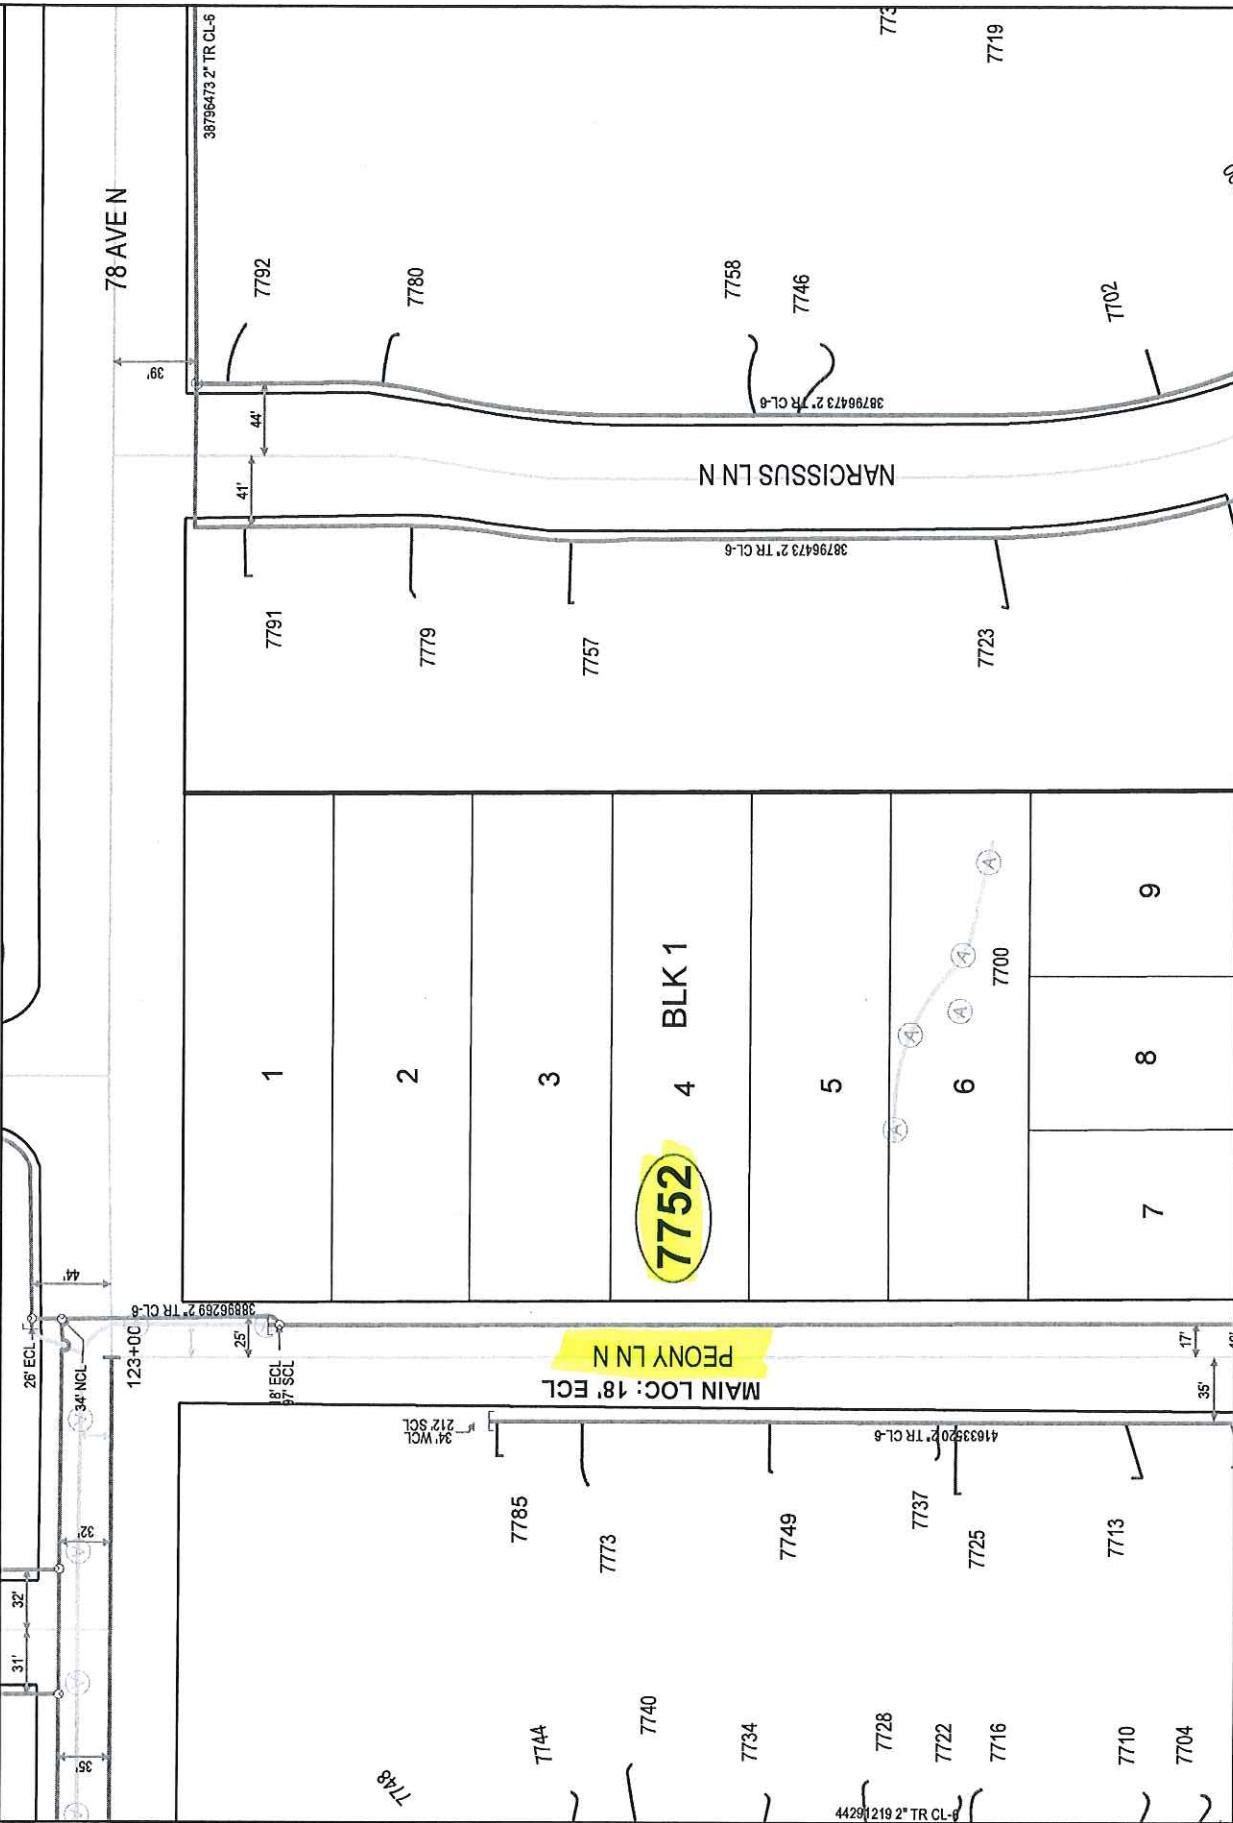

GENERAL LOCATION ONLY. DO NOT USE TO LOCATE FOR EXCAVATION. CALL 1-800-252-1166 FOR ONSITE LOCATIONS AND STAKING.

Scale: 1" = 100'

CenterPoint Energy

North

7752 PEONY LN N

MAPLE GROVE

Plotted by: i225675

Plot Date: 1/3/2017