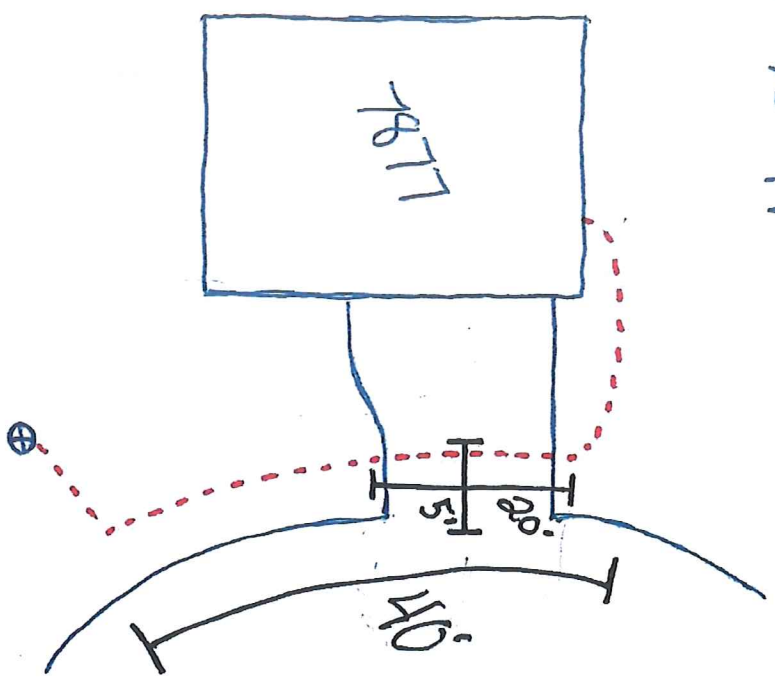

7877 Shadyview Ln
M.G.
X-Street 78th Pl

Shadyview Ln

Hennepin County Property Map

Date: 6/10/2021

PARCEL ID: 1911922430124

OWNER NAME: Oak Meadows Land Holding Llc

PARCEL ADDRESS: 7877 Shadyview La N,
Maple Grove MN 55311