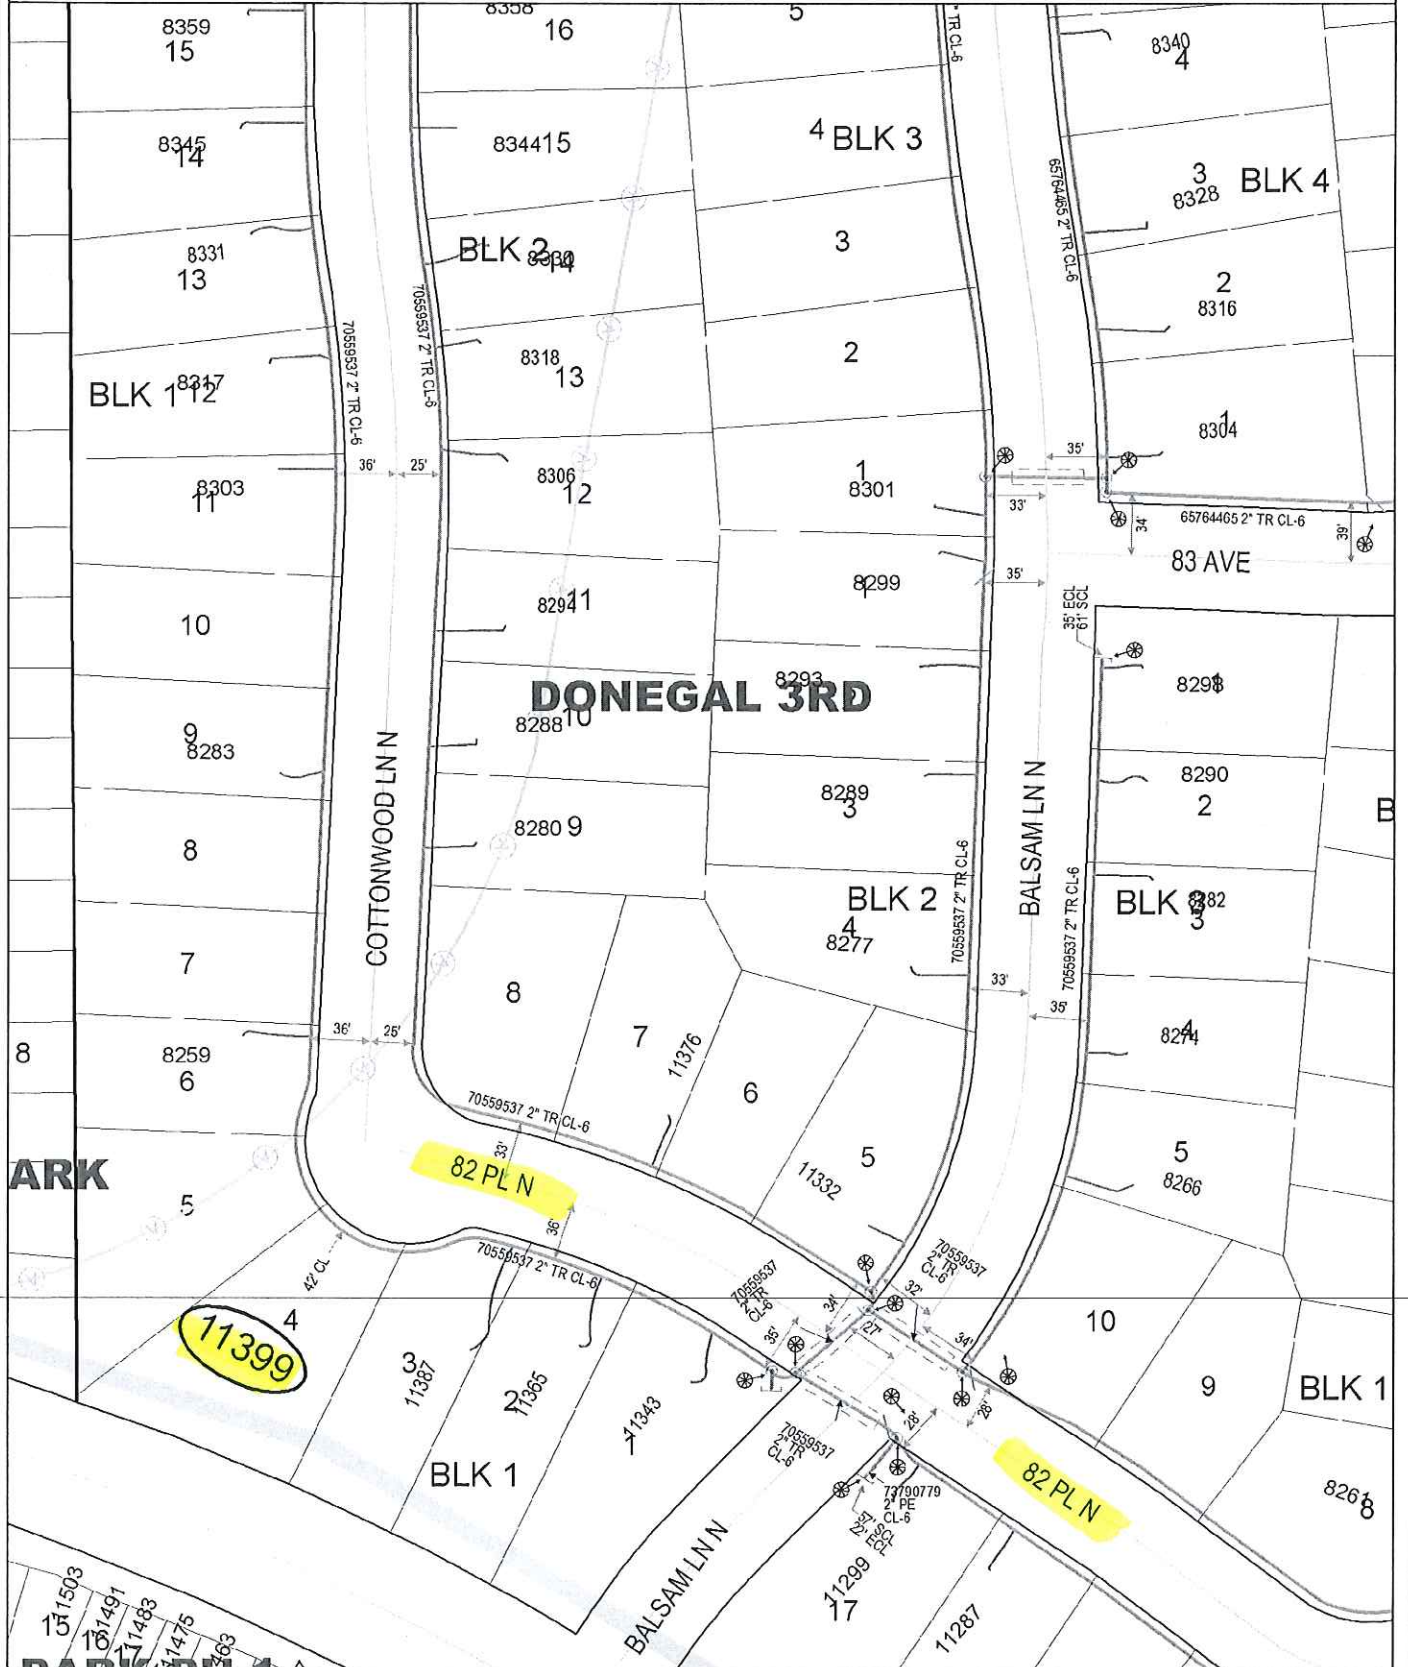

GENERAL LOCATION ONLY. DO NOT USE TO LOCATE FOR EXCAVATION. CALL 1-800-252-1166 FOR ONSITE LOCATIONS AND STAKING.

Plotted by: 1222371  
Plot Date: 12/22/2016

11399 82 PL N  
MAPLE GROVE

Scale: 1" : 100'  
CenterPoint Energy  
North