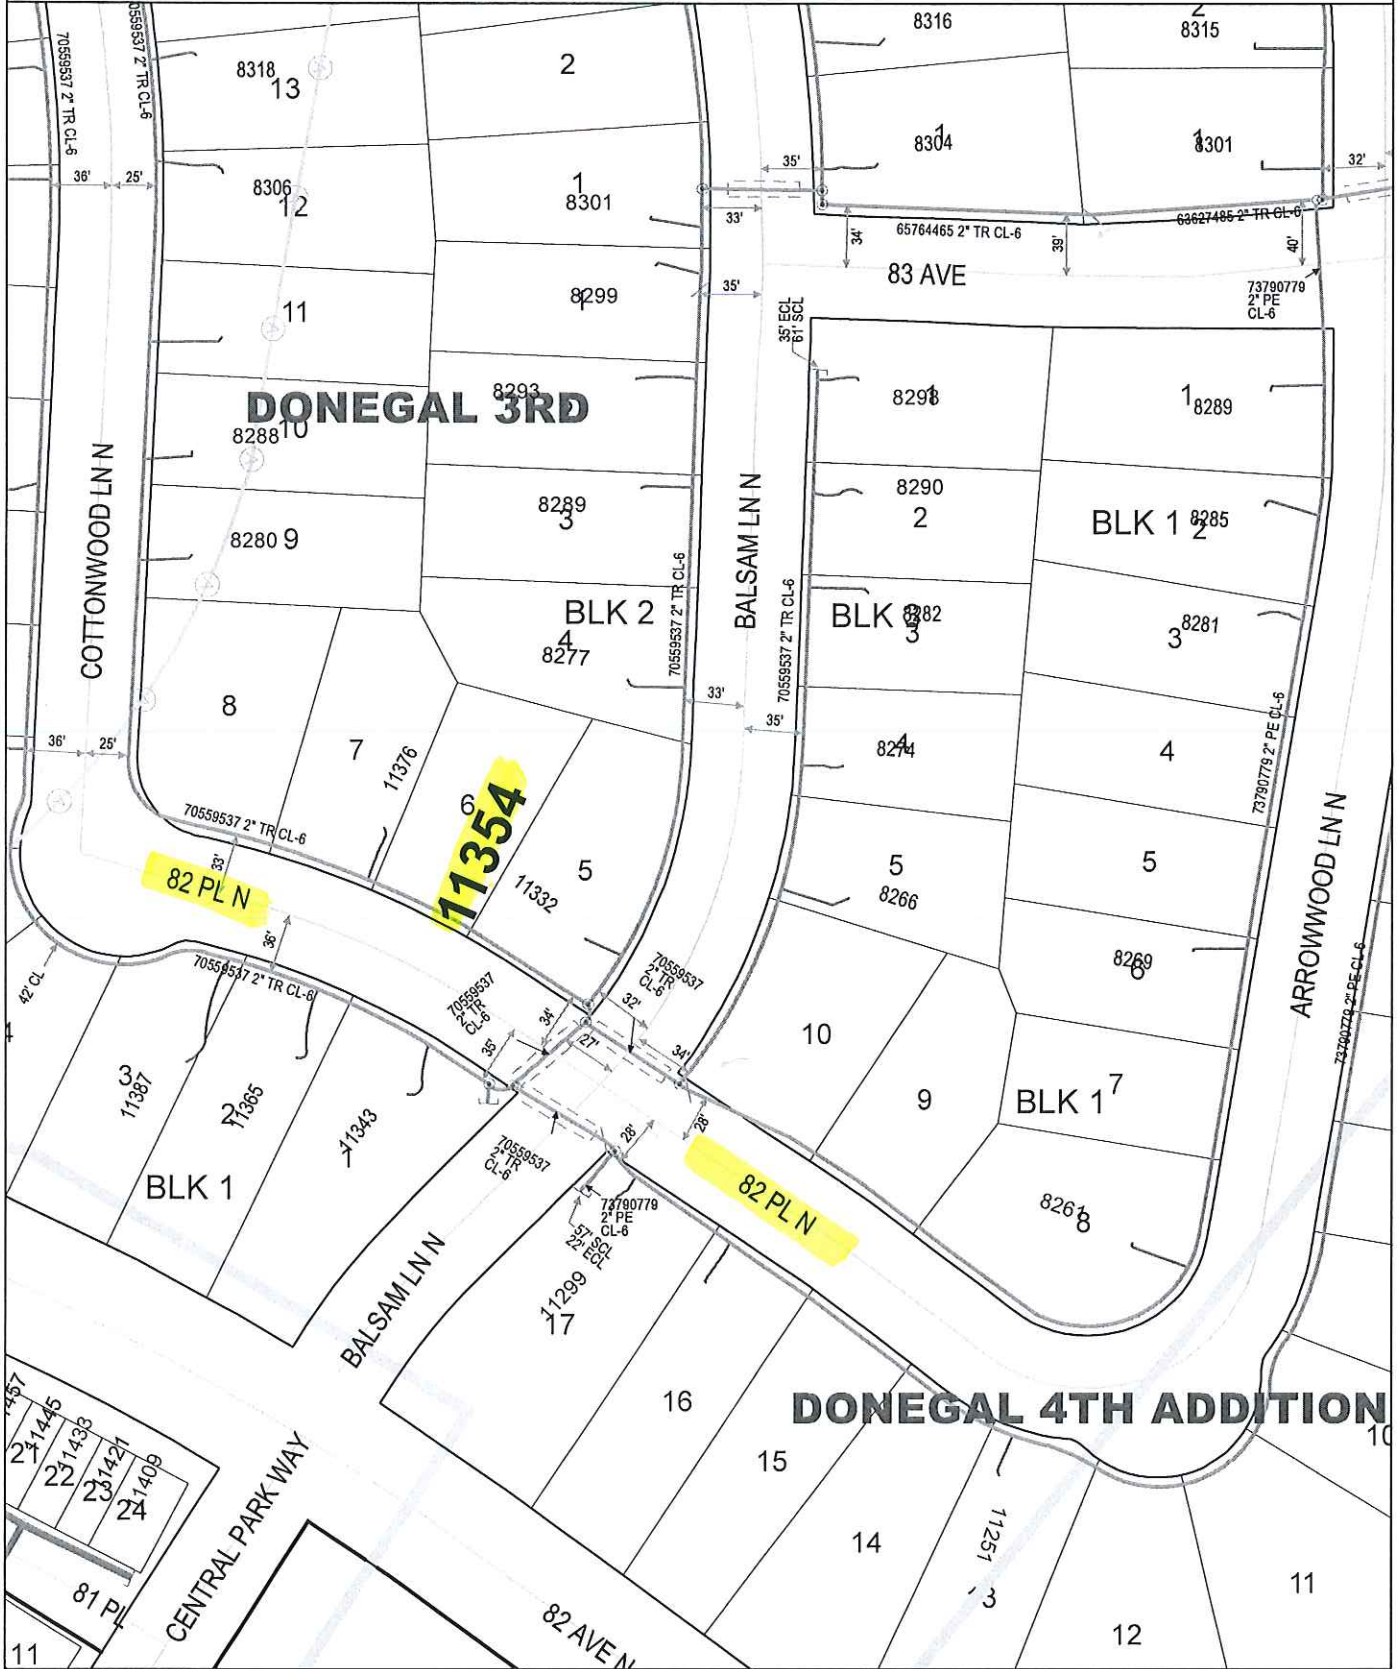

GENERAL LOCATION ONLY. DO NOT USE TO LOCATE FOR EXCAVATION. CALL 1-800-252-1166 FOR ONSITE LOCATIONS AND STAKING.

Plotted by: i929684

Plot Date: 12/16/2016

11354 82 PL N
MAPLE GROVE

Scale: 1" : 100'