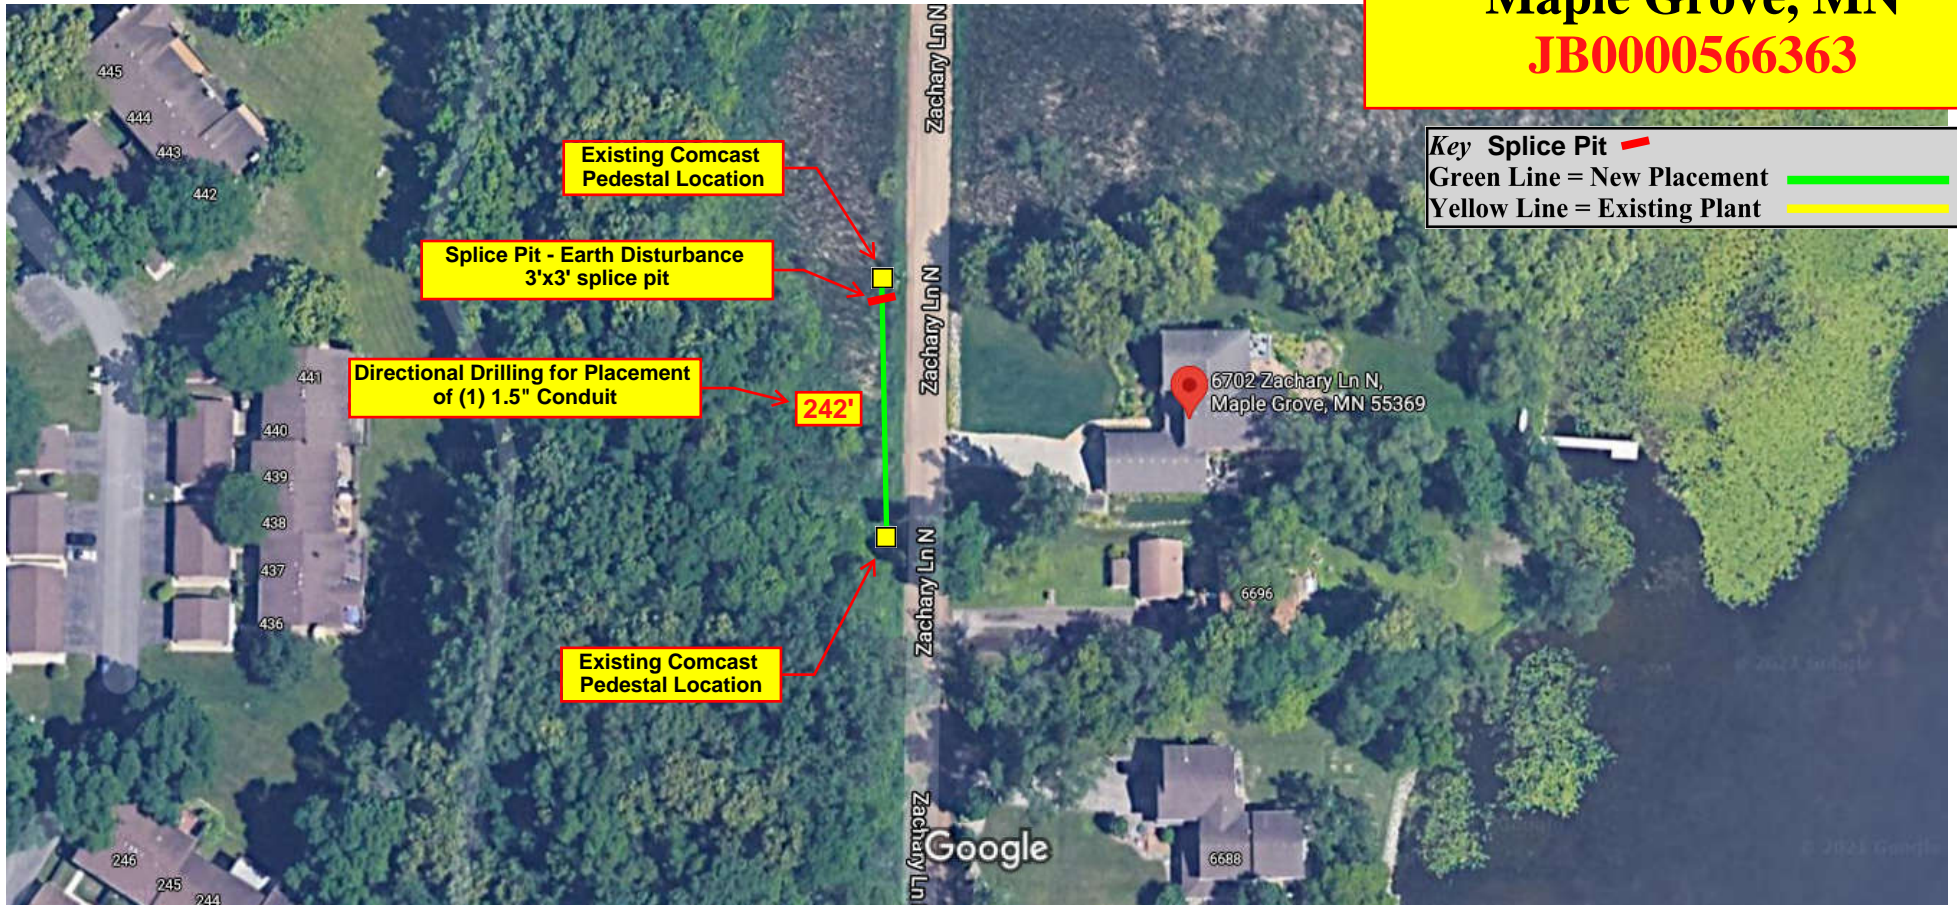

Span Replacement
6702 Zachary Ln N
Maple Grove, MN
JB0000566363

Google Maps 6702 Zachary Ln N

Imagery ©2021 Maxar Technologies, U.S. Geological Survey, Map data ©2021 50 ft