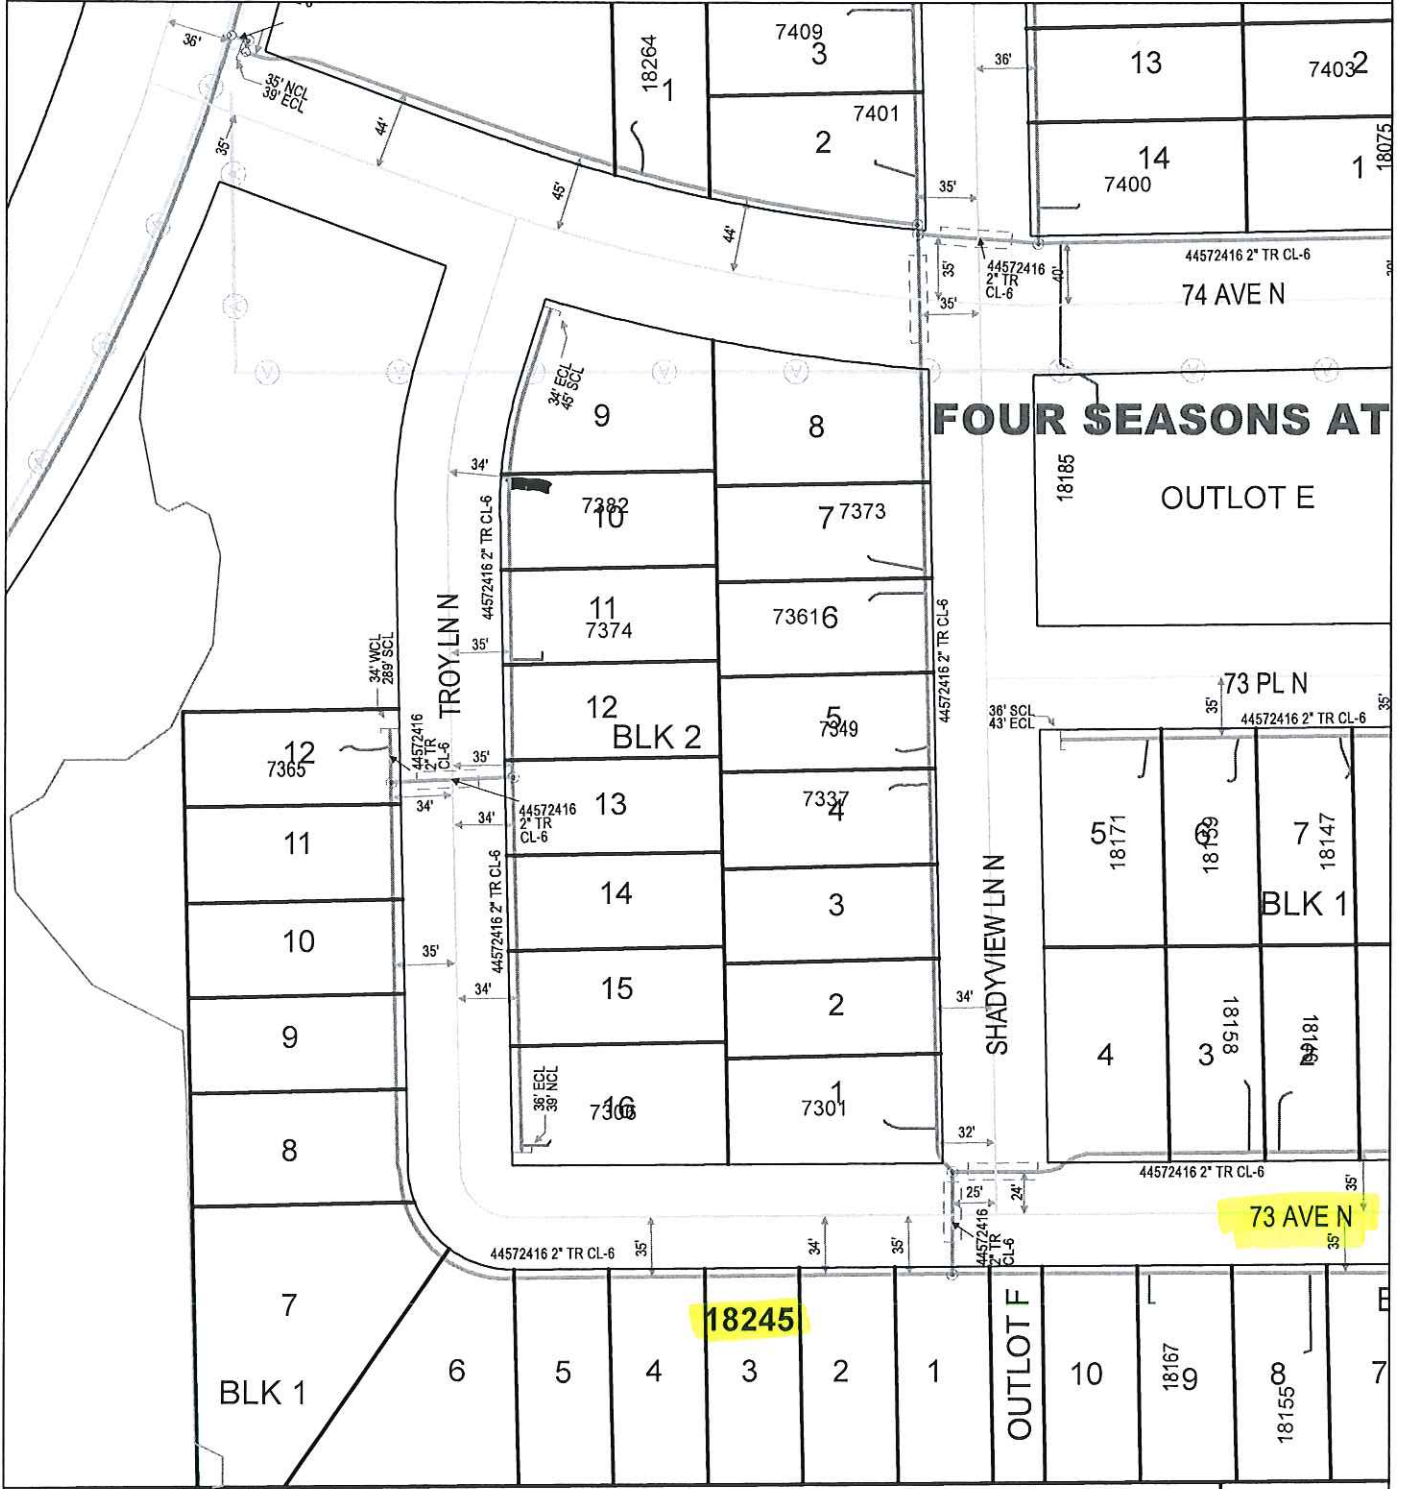

GENERAL LOCATION ONLY. DO NOT USE TO LOCATE FOR EXCAVATION. CALL 1-800-252-1166 FOR ONSITE LOCATIONS AND STAKING.

**FOUR SEASONS AT  
OUTLOT E**

**73 AVE N**

**18245**

Plotted by: i222382  
Plot Date: 12/13/2016

**18245 73RD AVE N**  
MAPLE GROVE, MN 55311

Scale: 1" : 100'  
CenterPoint Energy  
North