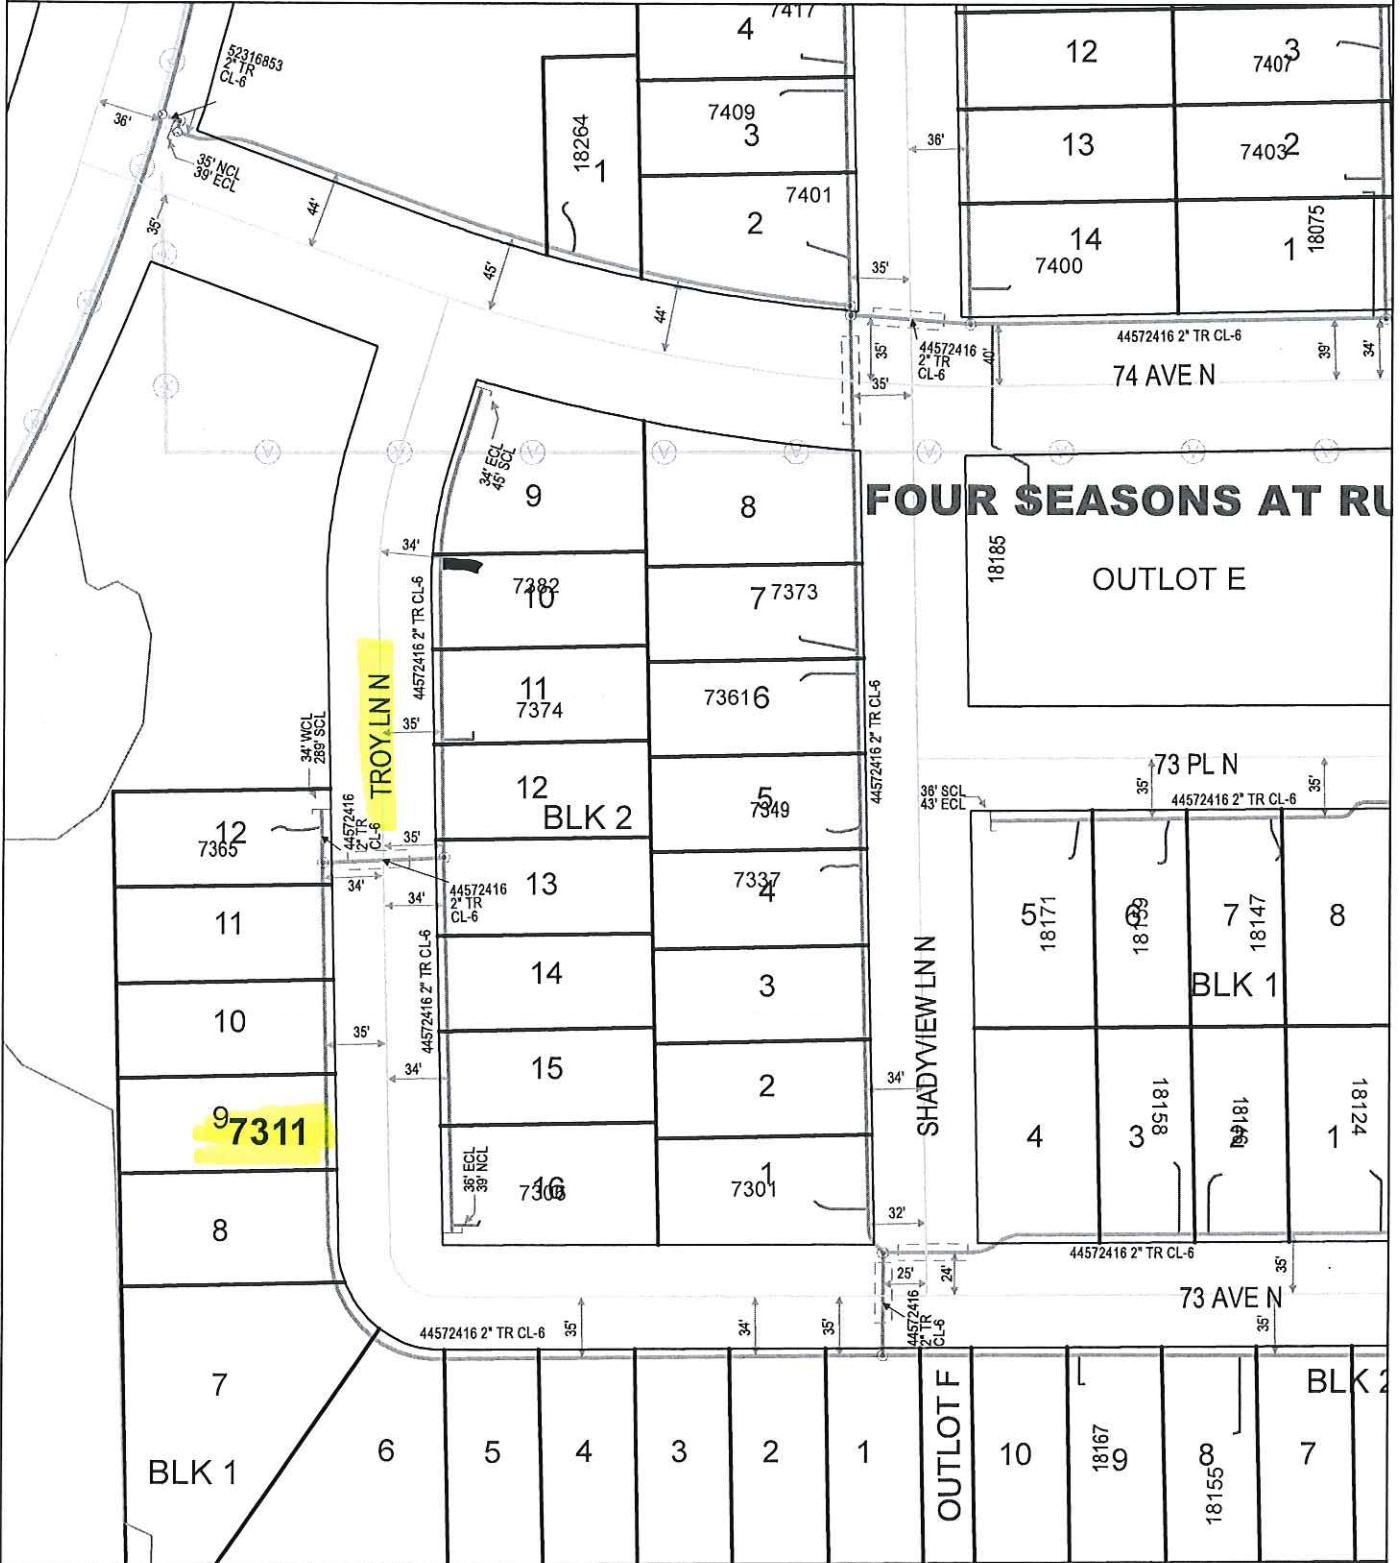

GENERAL LOCATION ONLY. DO NOT USE TO LOCATE FOR EXCAVATION. CALL 1-800-252-1166 FOR ONSITE LOCATIONS AND STAKING.

Plotted by: i222382
 Plot Date: 12/13/2016

7311 TROY LN
 MAPLE GROVE, MN 55311

Scale: 1" : 100'
 CenterPoint Energy
 North