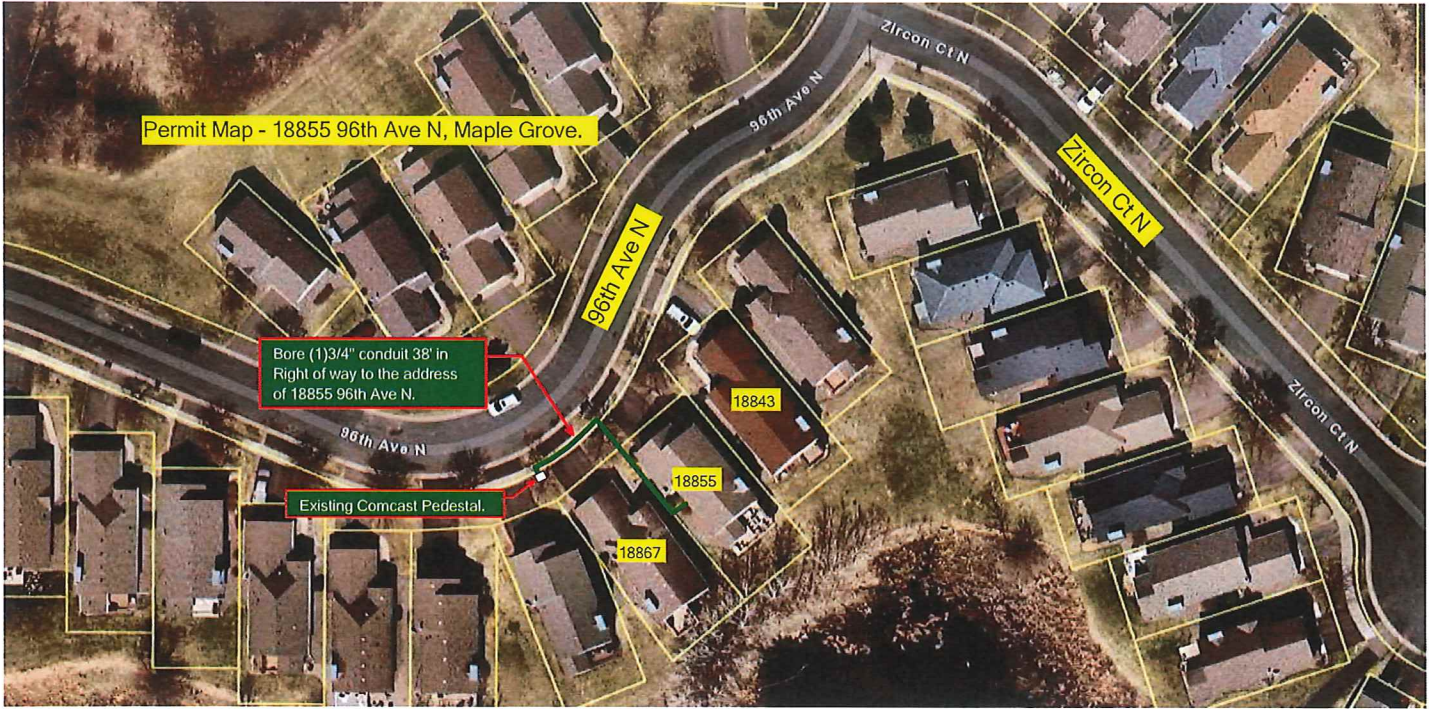

4.14.21 ✓

18855 96th ave n  
w.g. orange Pipe in  
Red might be able to  
Roll news cable

96th ave n

Permit Map - 18855 96th Ave N, Maple Grove.

Bore (1)3/4" conduit 38' in  
Right of way to the address  
of 18855 96th Ave N.

Existing Comcast Pedestal.

18843

18855

18867