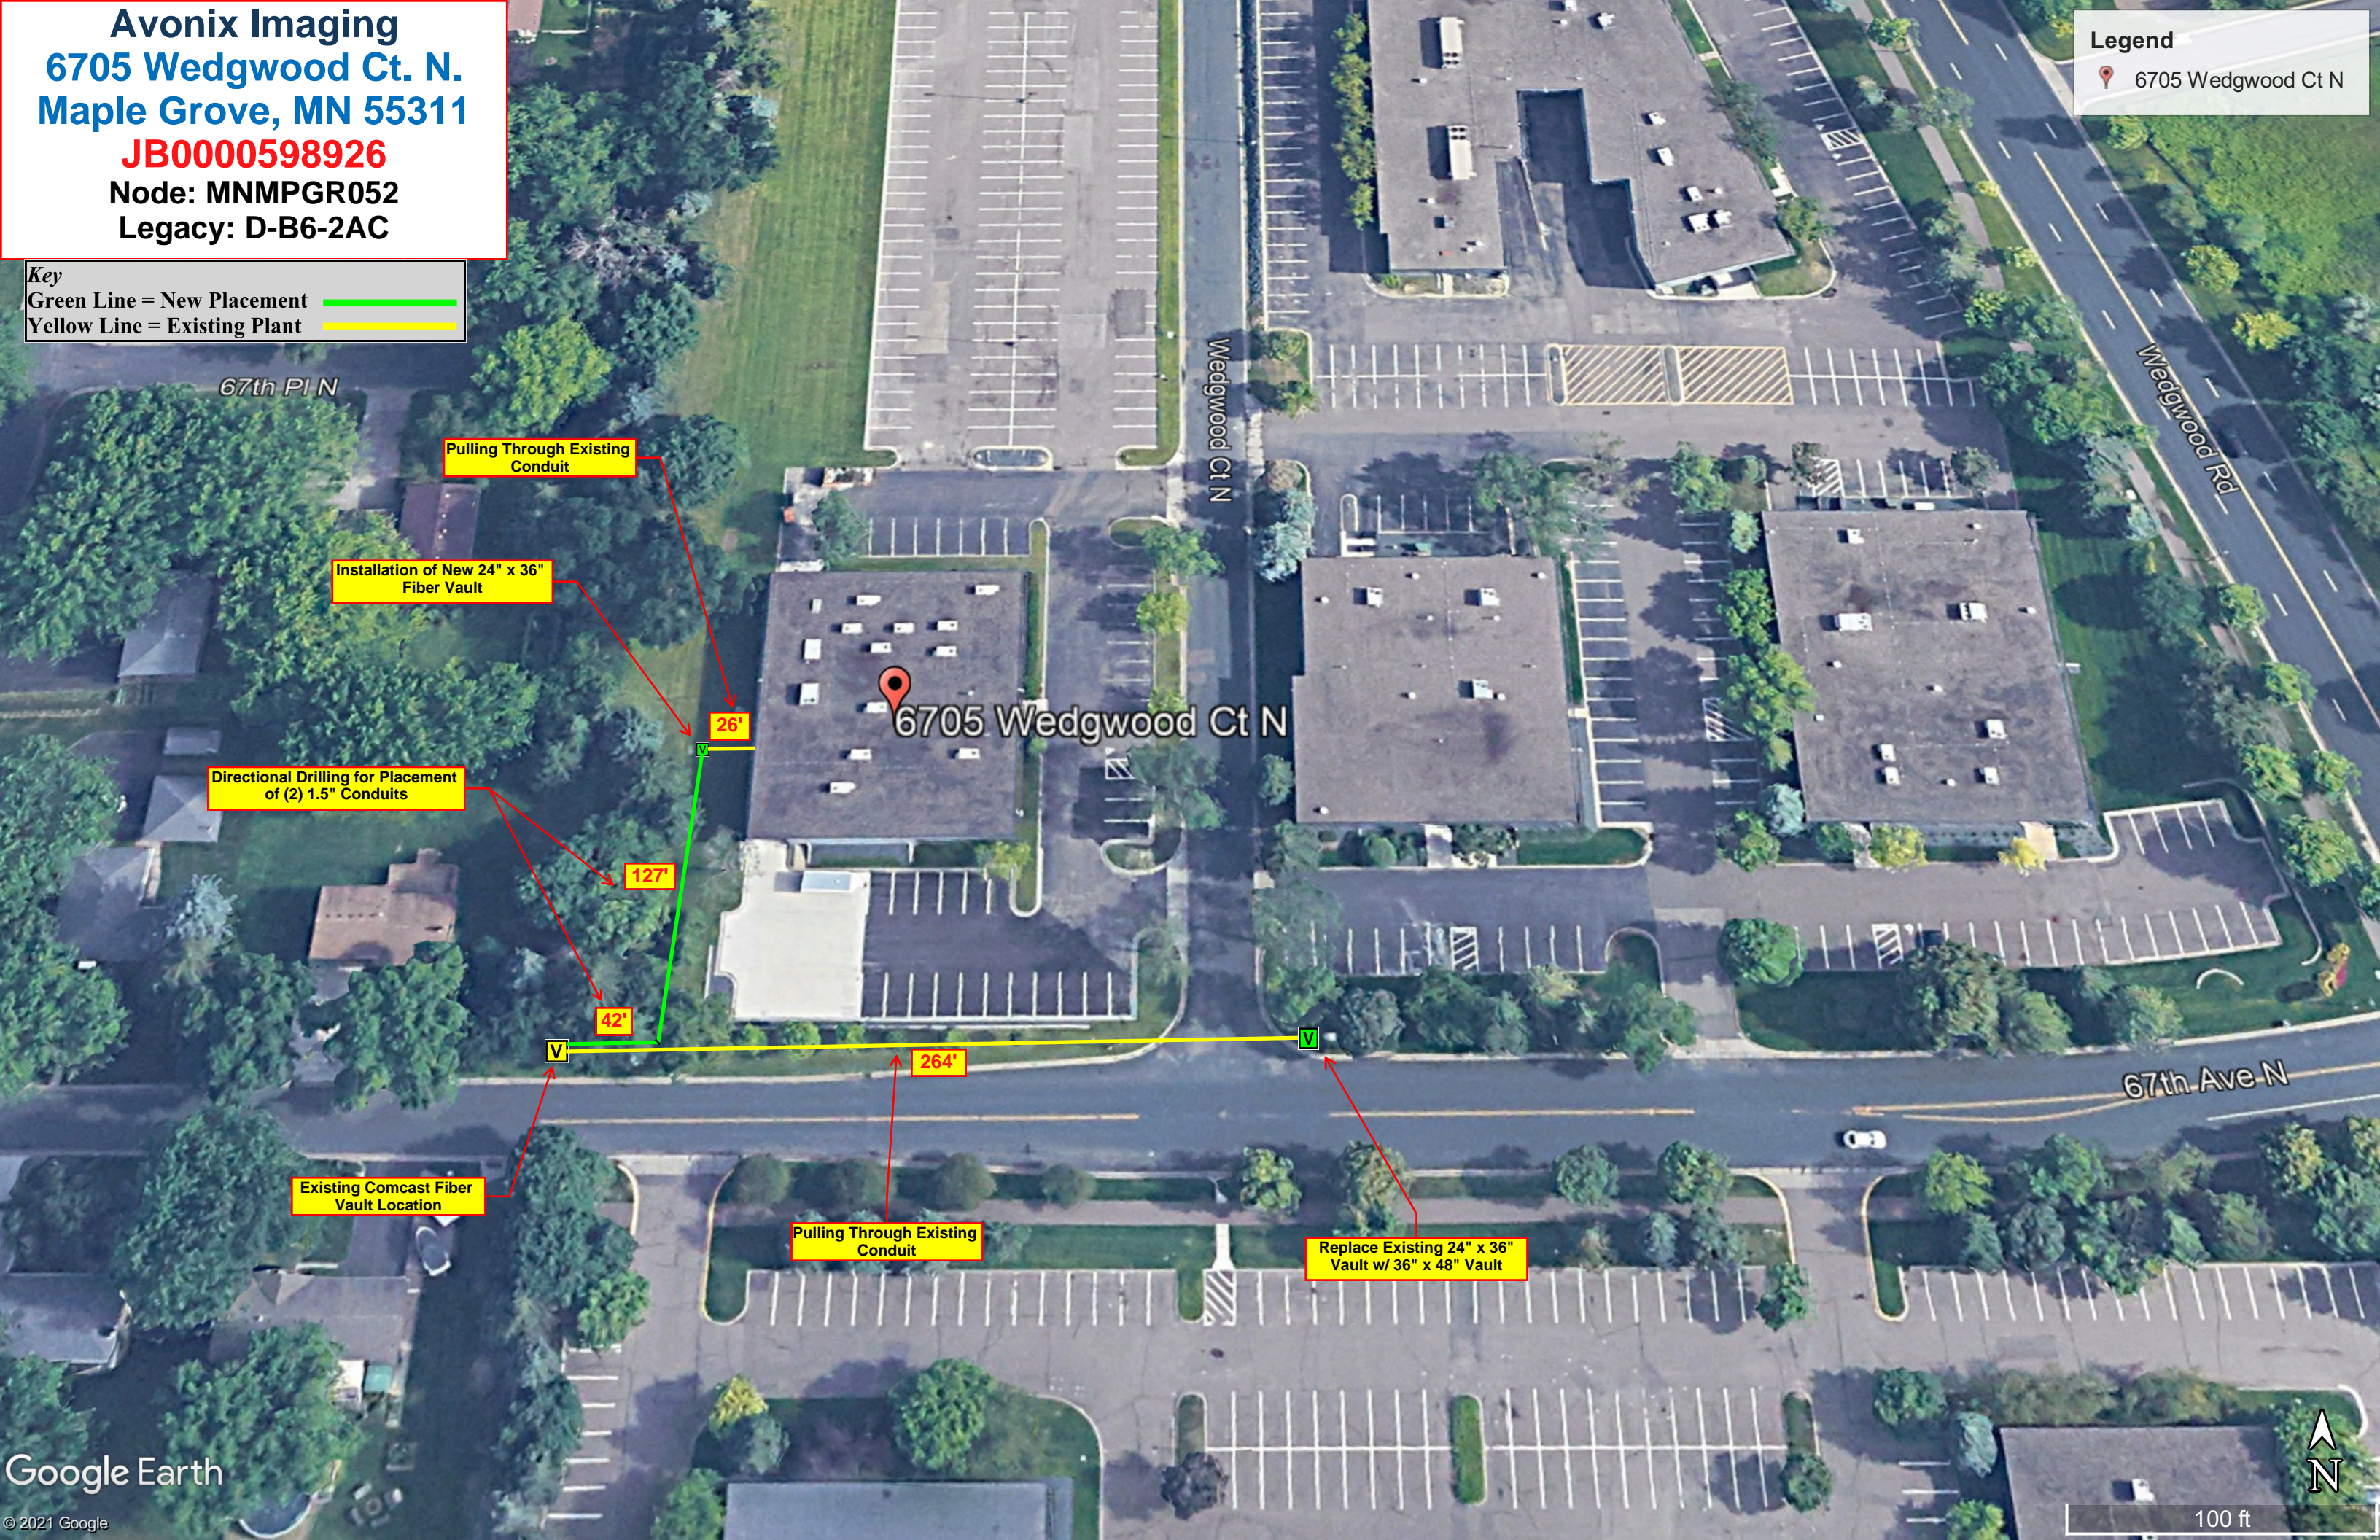

**Avonix Imaging**  
**6705 Wedgwood Ct. N.**  
**Maple Grove, MN 55311**  
**JB0000598926**  
**Node: MNMPGR052**  
**Legacy: D-B6-2AC**

**Legend**  
📍 6705 Wedgwood Ct N

**Key**  
Green Line = New Placement  
Yellow Line = Existing Plant

67th Pl N

Wedgwood Ct N

Wedgwood Rd

6705 Wedgwood Ct N

67th Ave N

Pulling Through Existing Conduit

Installation of New 24" x 36" Fiber Vault

Directional Drilling for Placement of (2) 1.5" Conduits

Existing Comcast Fiber Vault Location

Pulling Through Existing Conduit

Replace Existing 24" x 36" Vault w/ 36" x 48" Vault

26'

127'

42'

264'