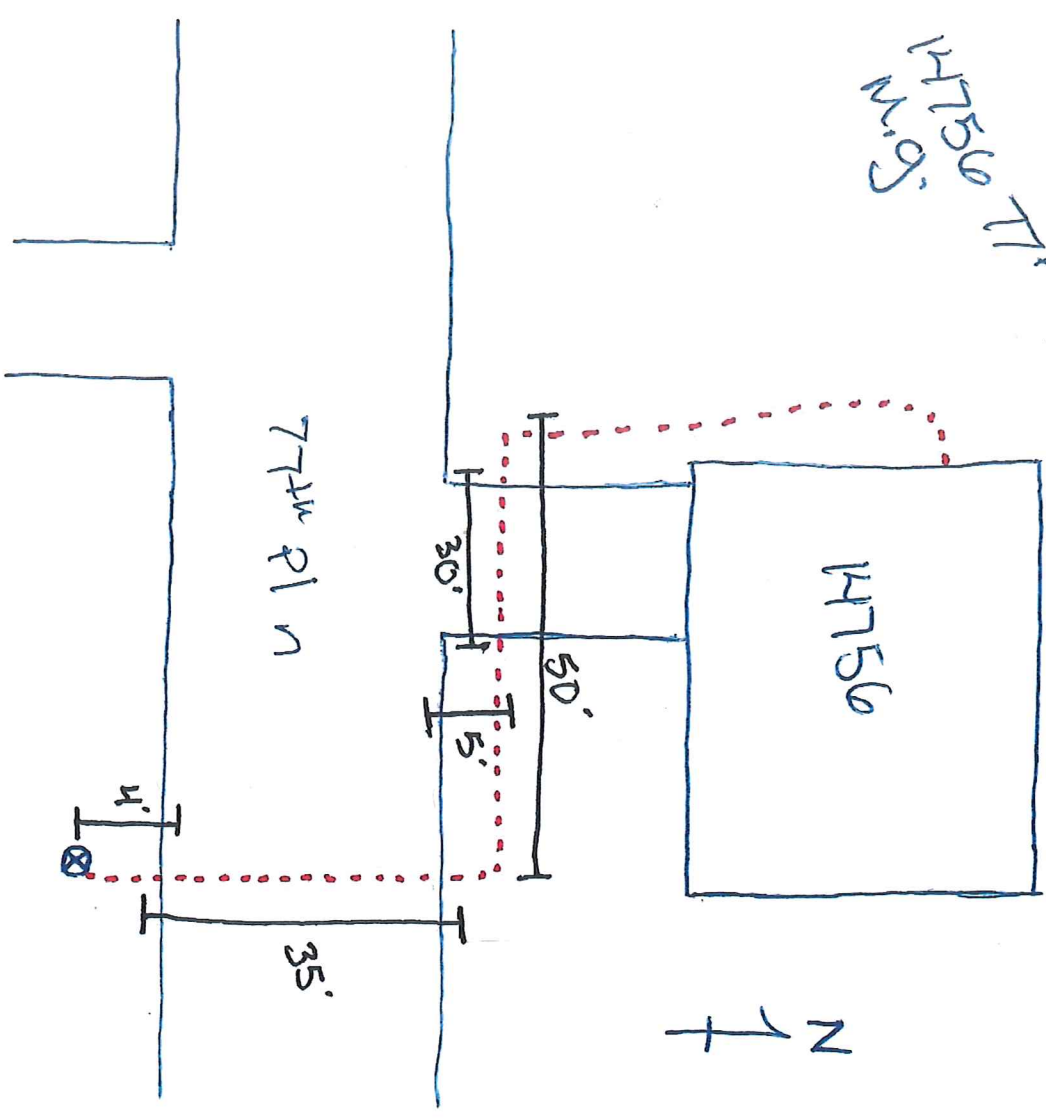

14750 77th Pl N  
14750 W.D.S.

Kingsview Ln N

77th PI N

14820

Permit Map - 14756 77th PI N

14788

100" in RW

14756

Bore (1)3/4" conduit 100" in RW to the address of 14756 77th PI N.

Existing Comcast Pedestal.

14724