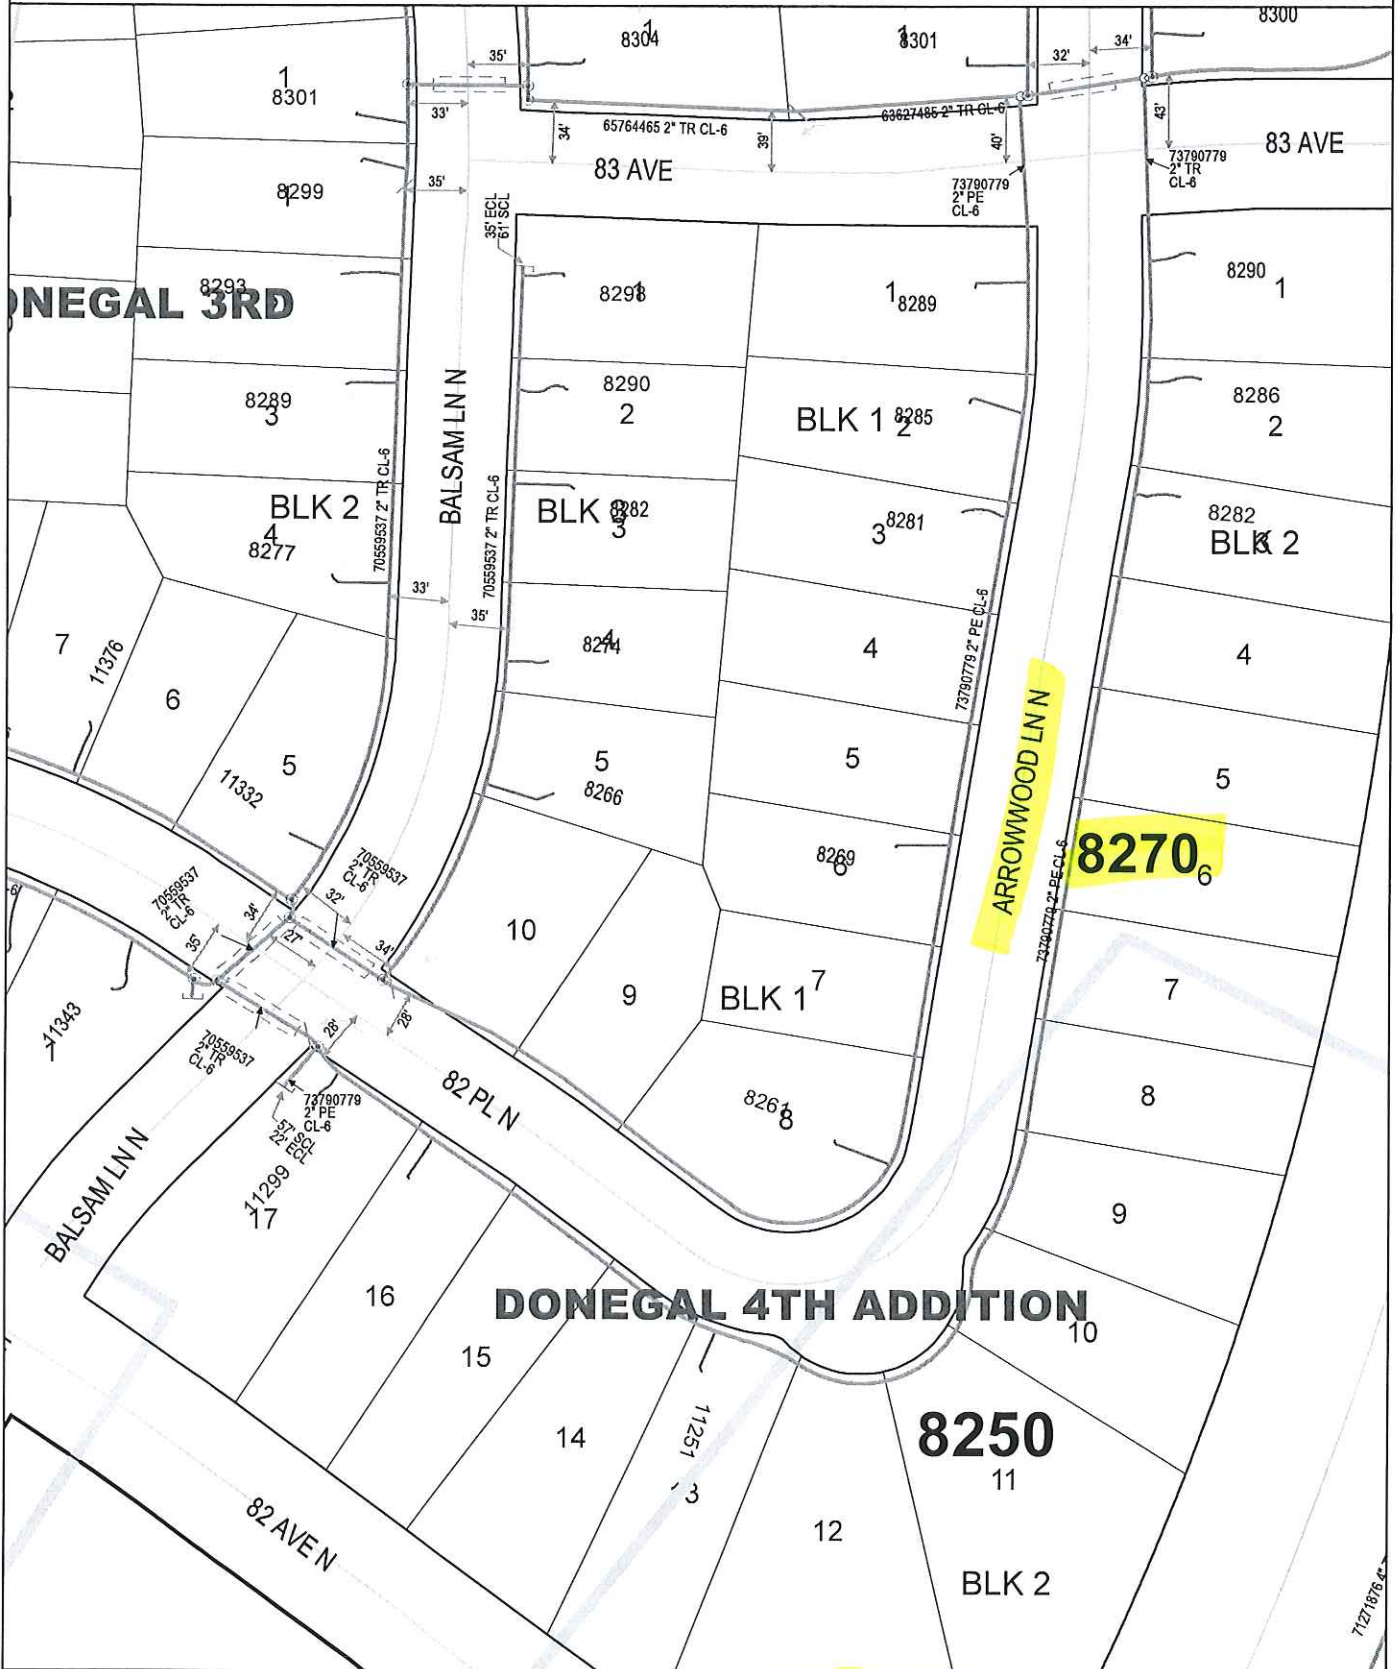

GENERAL LOCATION ONLY. DO NOT USE TO LOCATE FOR EXCAVATION. CALL 1-800-252-1166 FOR ONSITE LOCATIONS AND STAKING.

Plotted by: i929684
Plot Date: 12/3/2016

8250 & 8270 ARROWWOOD LN N
MAPLE GROVE

Scale: 1" : 100'
CenterPoint Energy
North