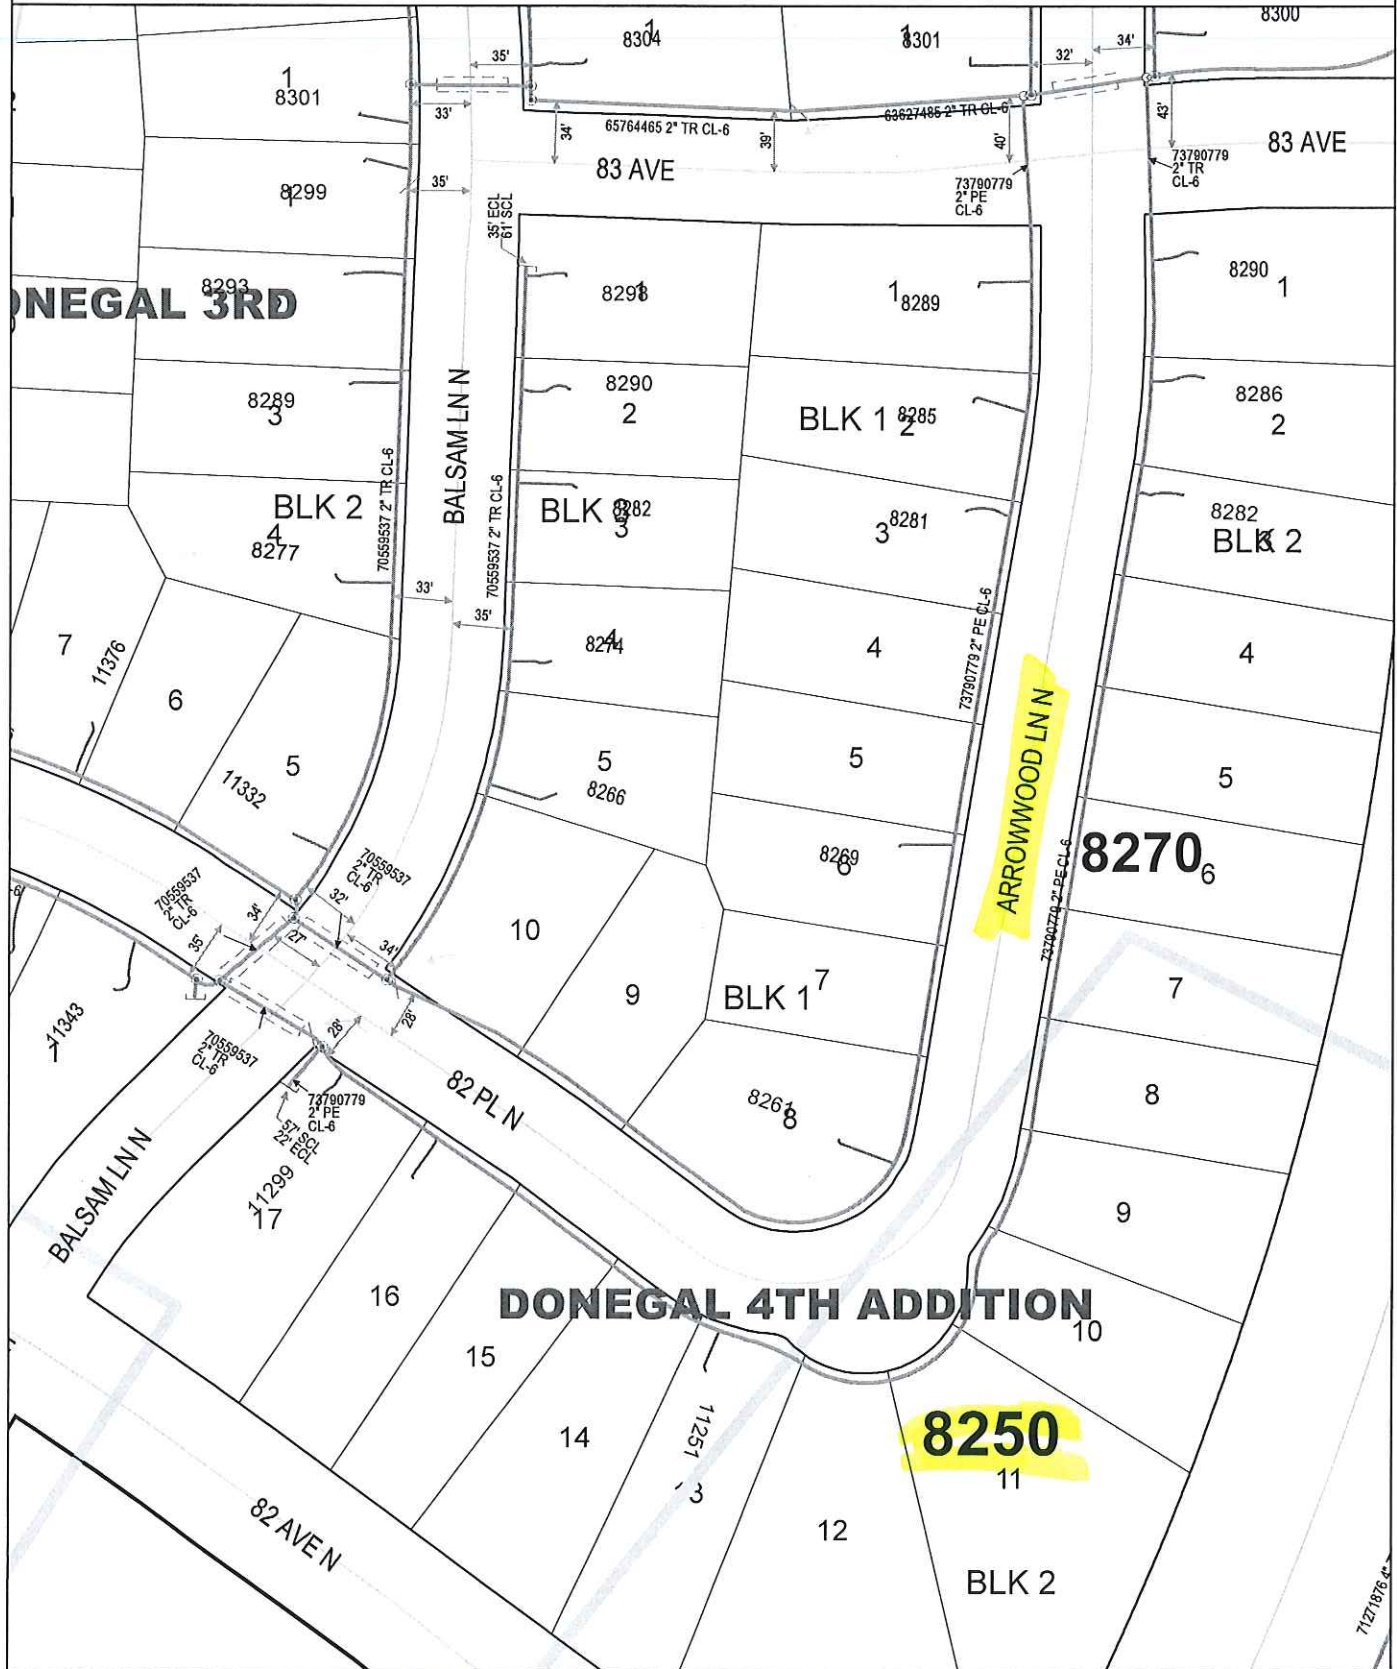

GENERAL LOCATION ONLY. DO NOT USE TO LOCATE FOR EXCAVATION. CALL 1-800-252-1166 FOR ONSITE LOCATIONS AND STAKING.

Plotted by: i929684
Plot Date: 12/3/2016

8250 & 8270 ARROWWOOD LN N
MAPLE GROVE

Scale: 1" : 100'
CenterPoint Energy
North