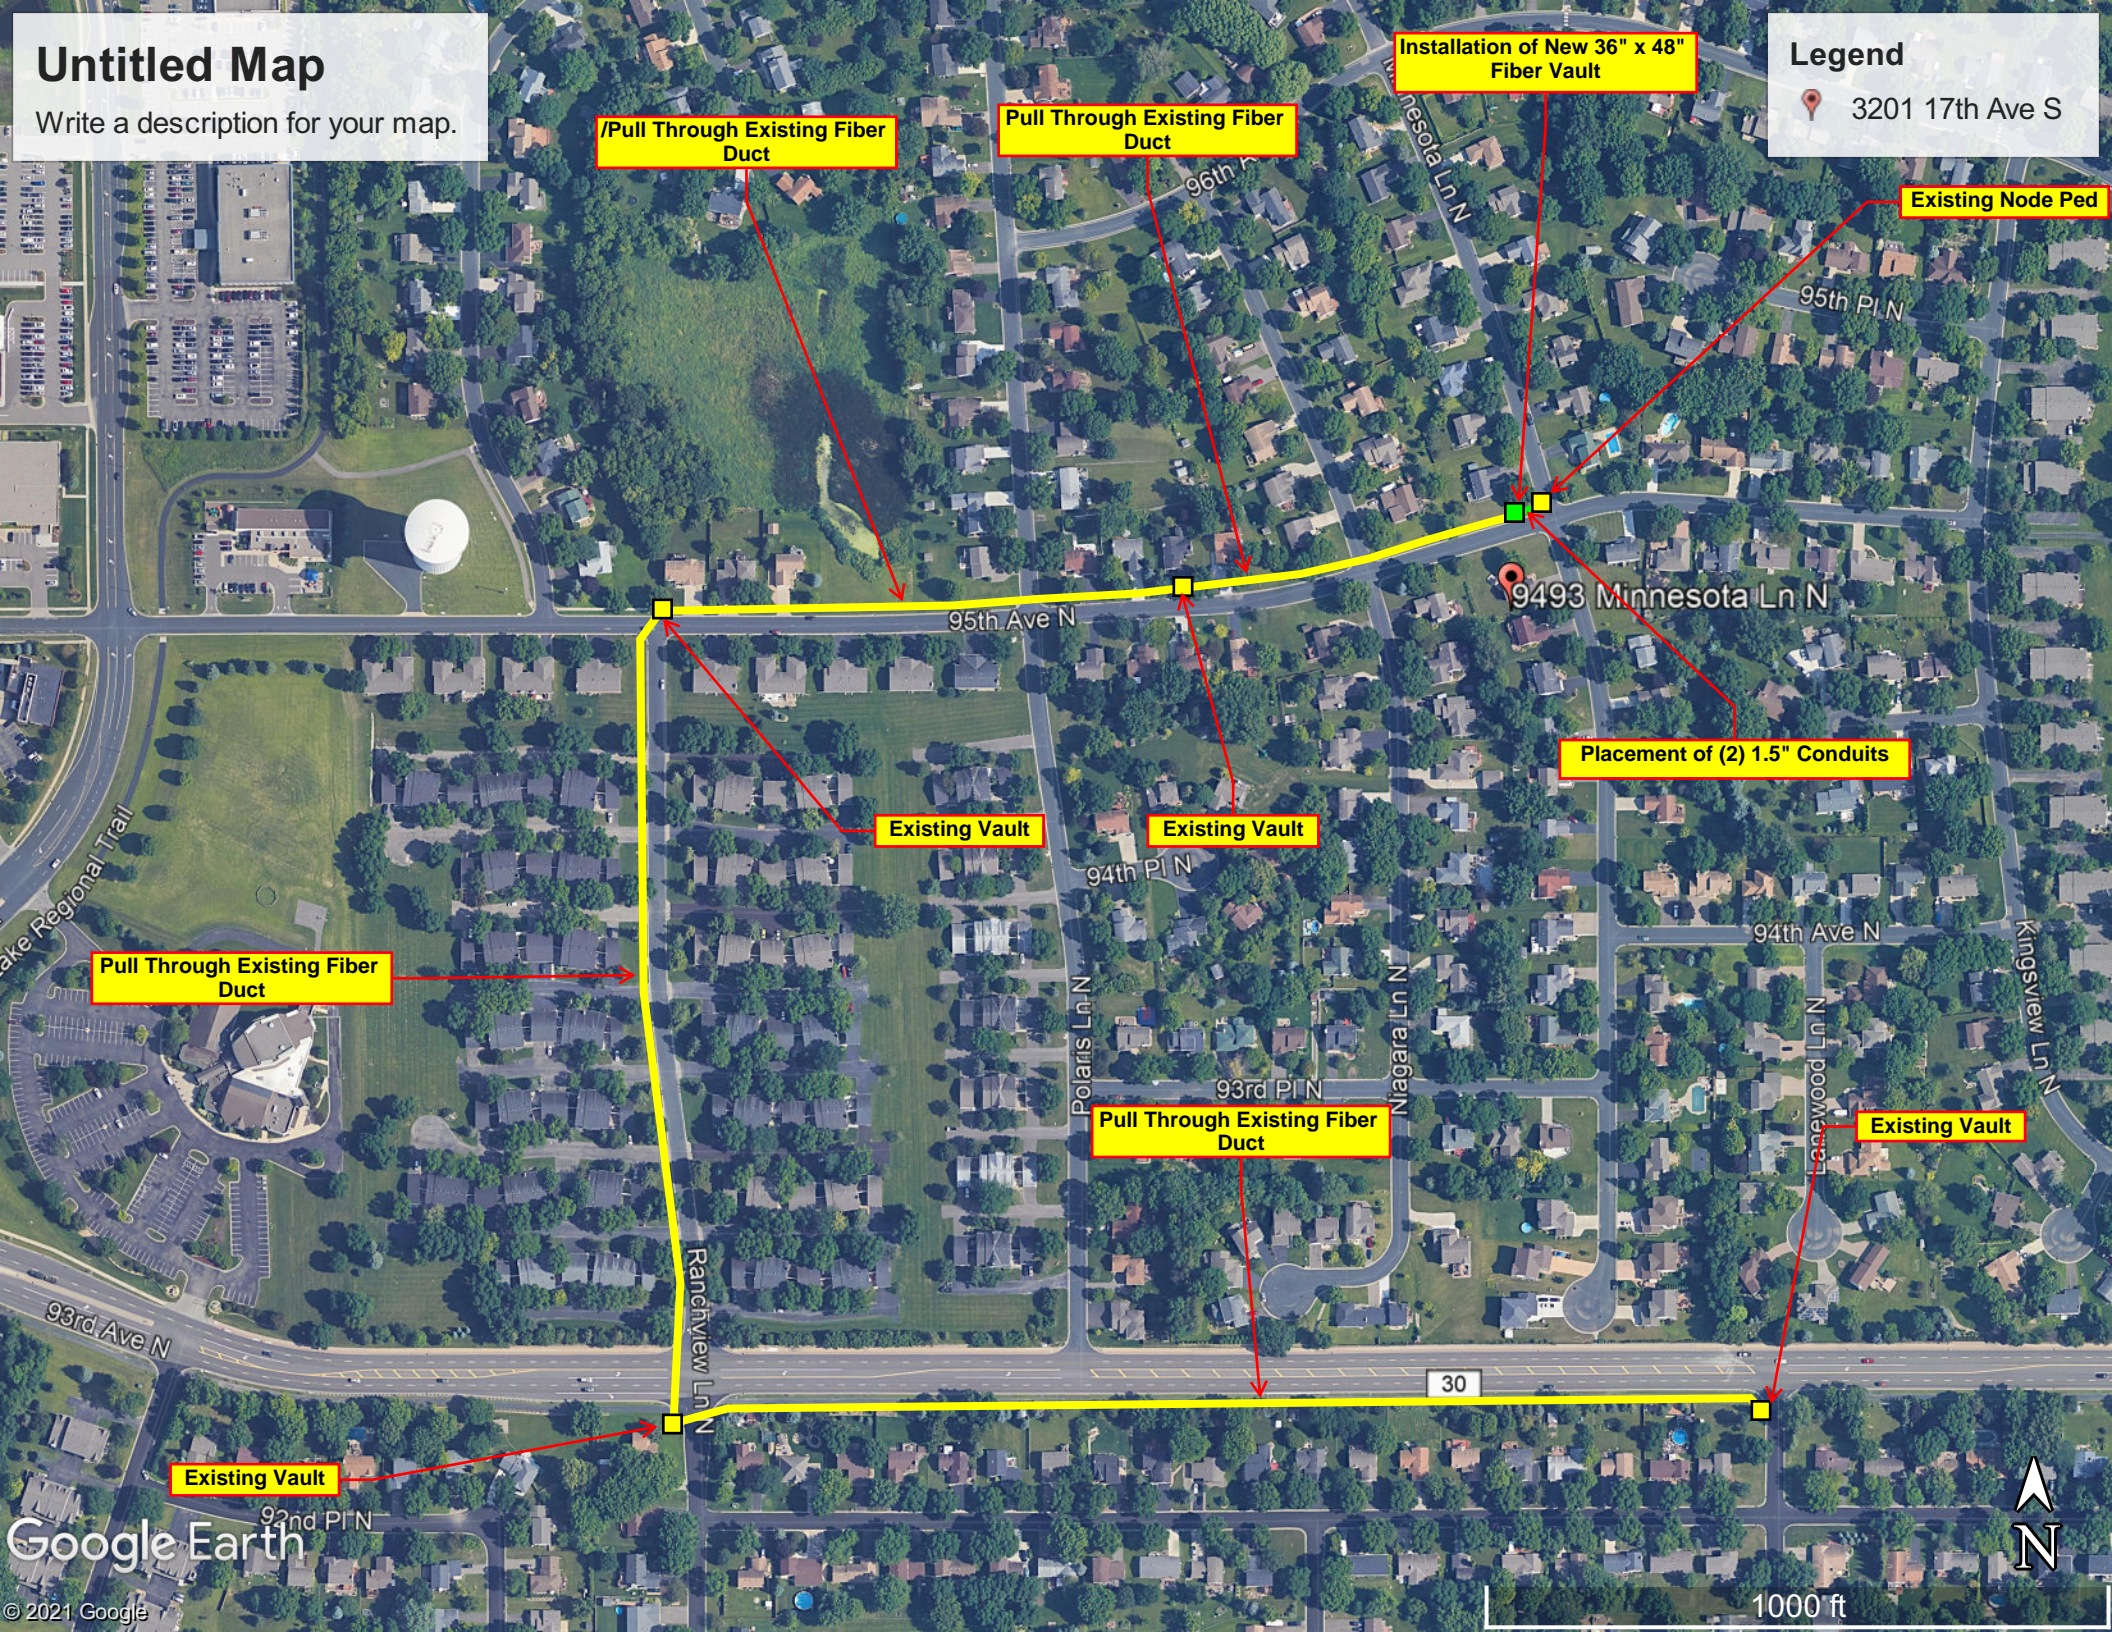

# Untitled Map

Write a description for your map.

**Legend**  
📍 3201 17th Ave S

Pull Through Existing Fiber Duct

Pull Through Existing Fiber Duct

Installation of New 36" x 48" Fiber Vault

Existing Node Ped

Placement of (2) 1.5" Conduits

Existing Vault

Existing Vault

Pull Through Existing Fiber Duct

Pull Through Existing Fiber Duct

Existing Vault

Existing Vault