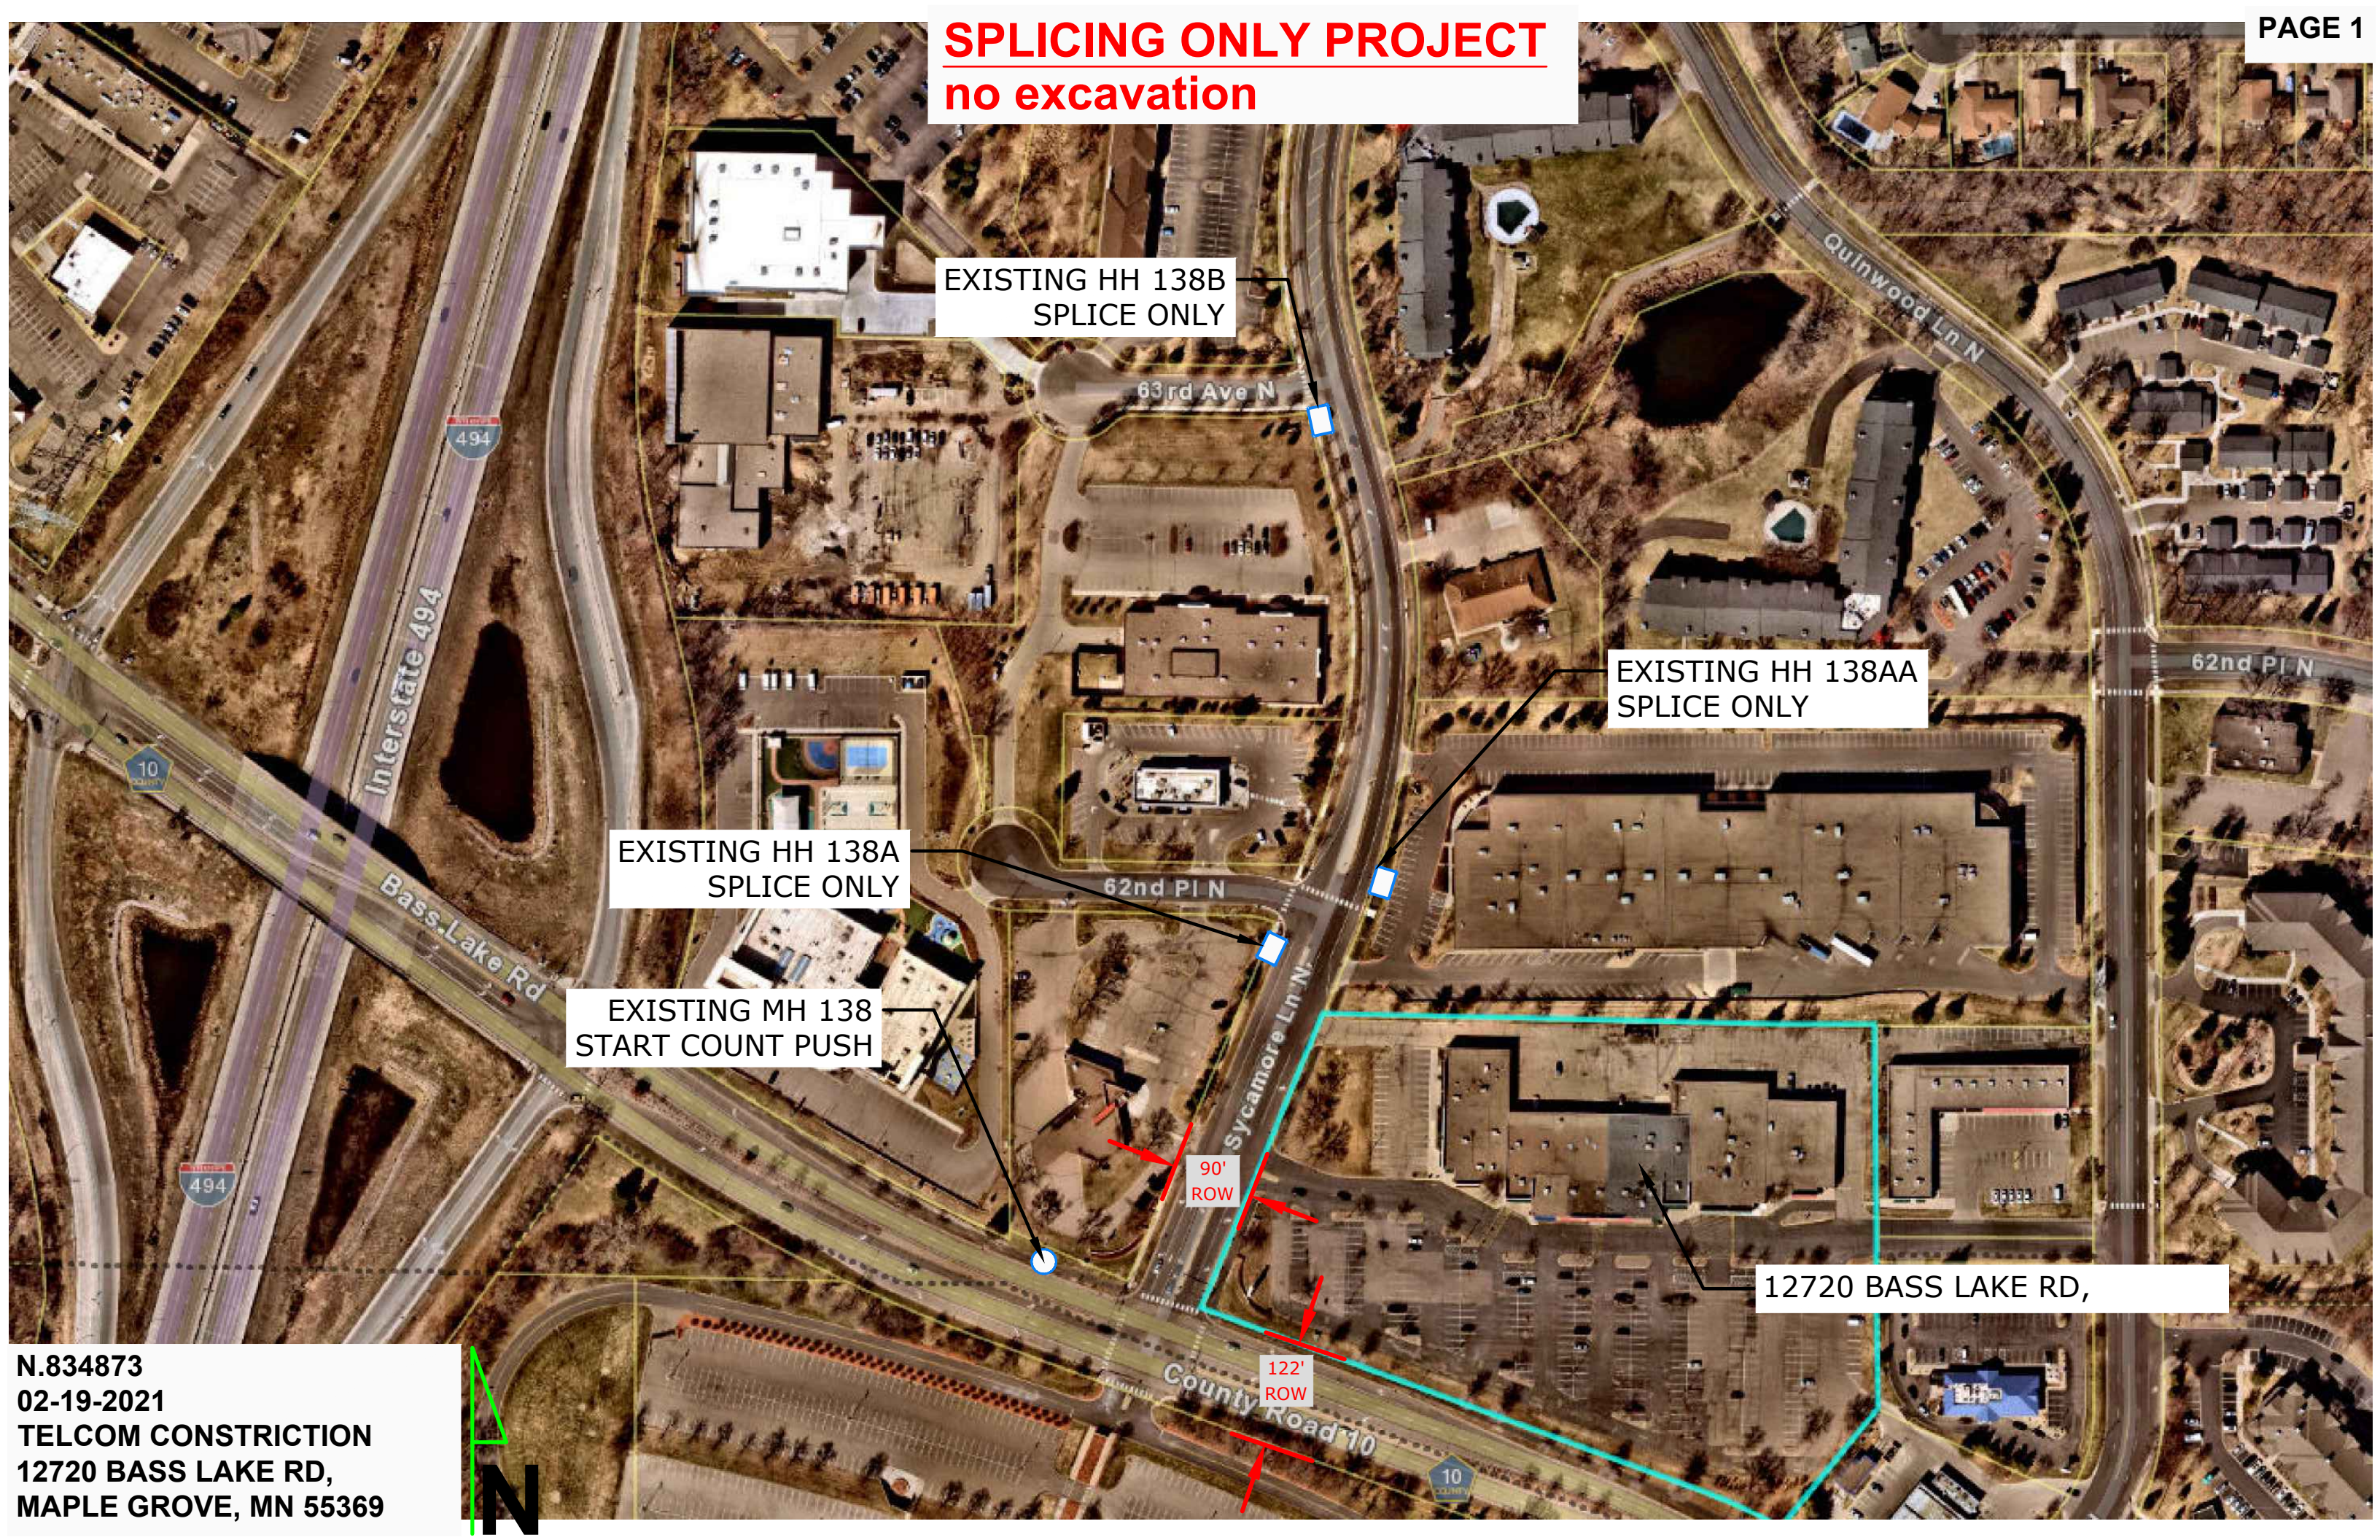

SPLICING ONLY PROJECT
no excavation

EXISTING HH 138B
SPlice ONLY

EXISTING HH 138AA
SPlice ONLY

EXISTING HH 138A
SPlice ONLY

EXISTING MH 138
START COUNT PUSH

12720 BASS LAKE RD,

90'
ROW

122'
ROW

N.834873
02-19-2021
TELCOM CONSTRICTION
12720 BASS LAKE RD,
MAPLE GROVE, MN 55369