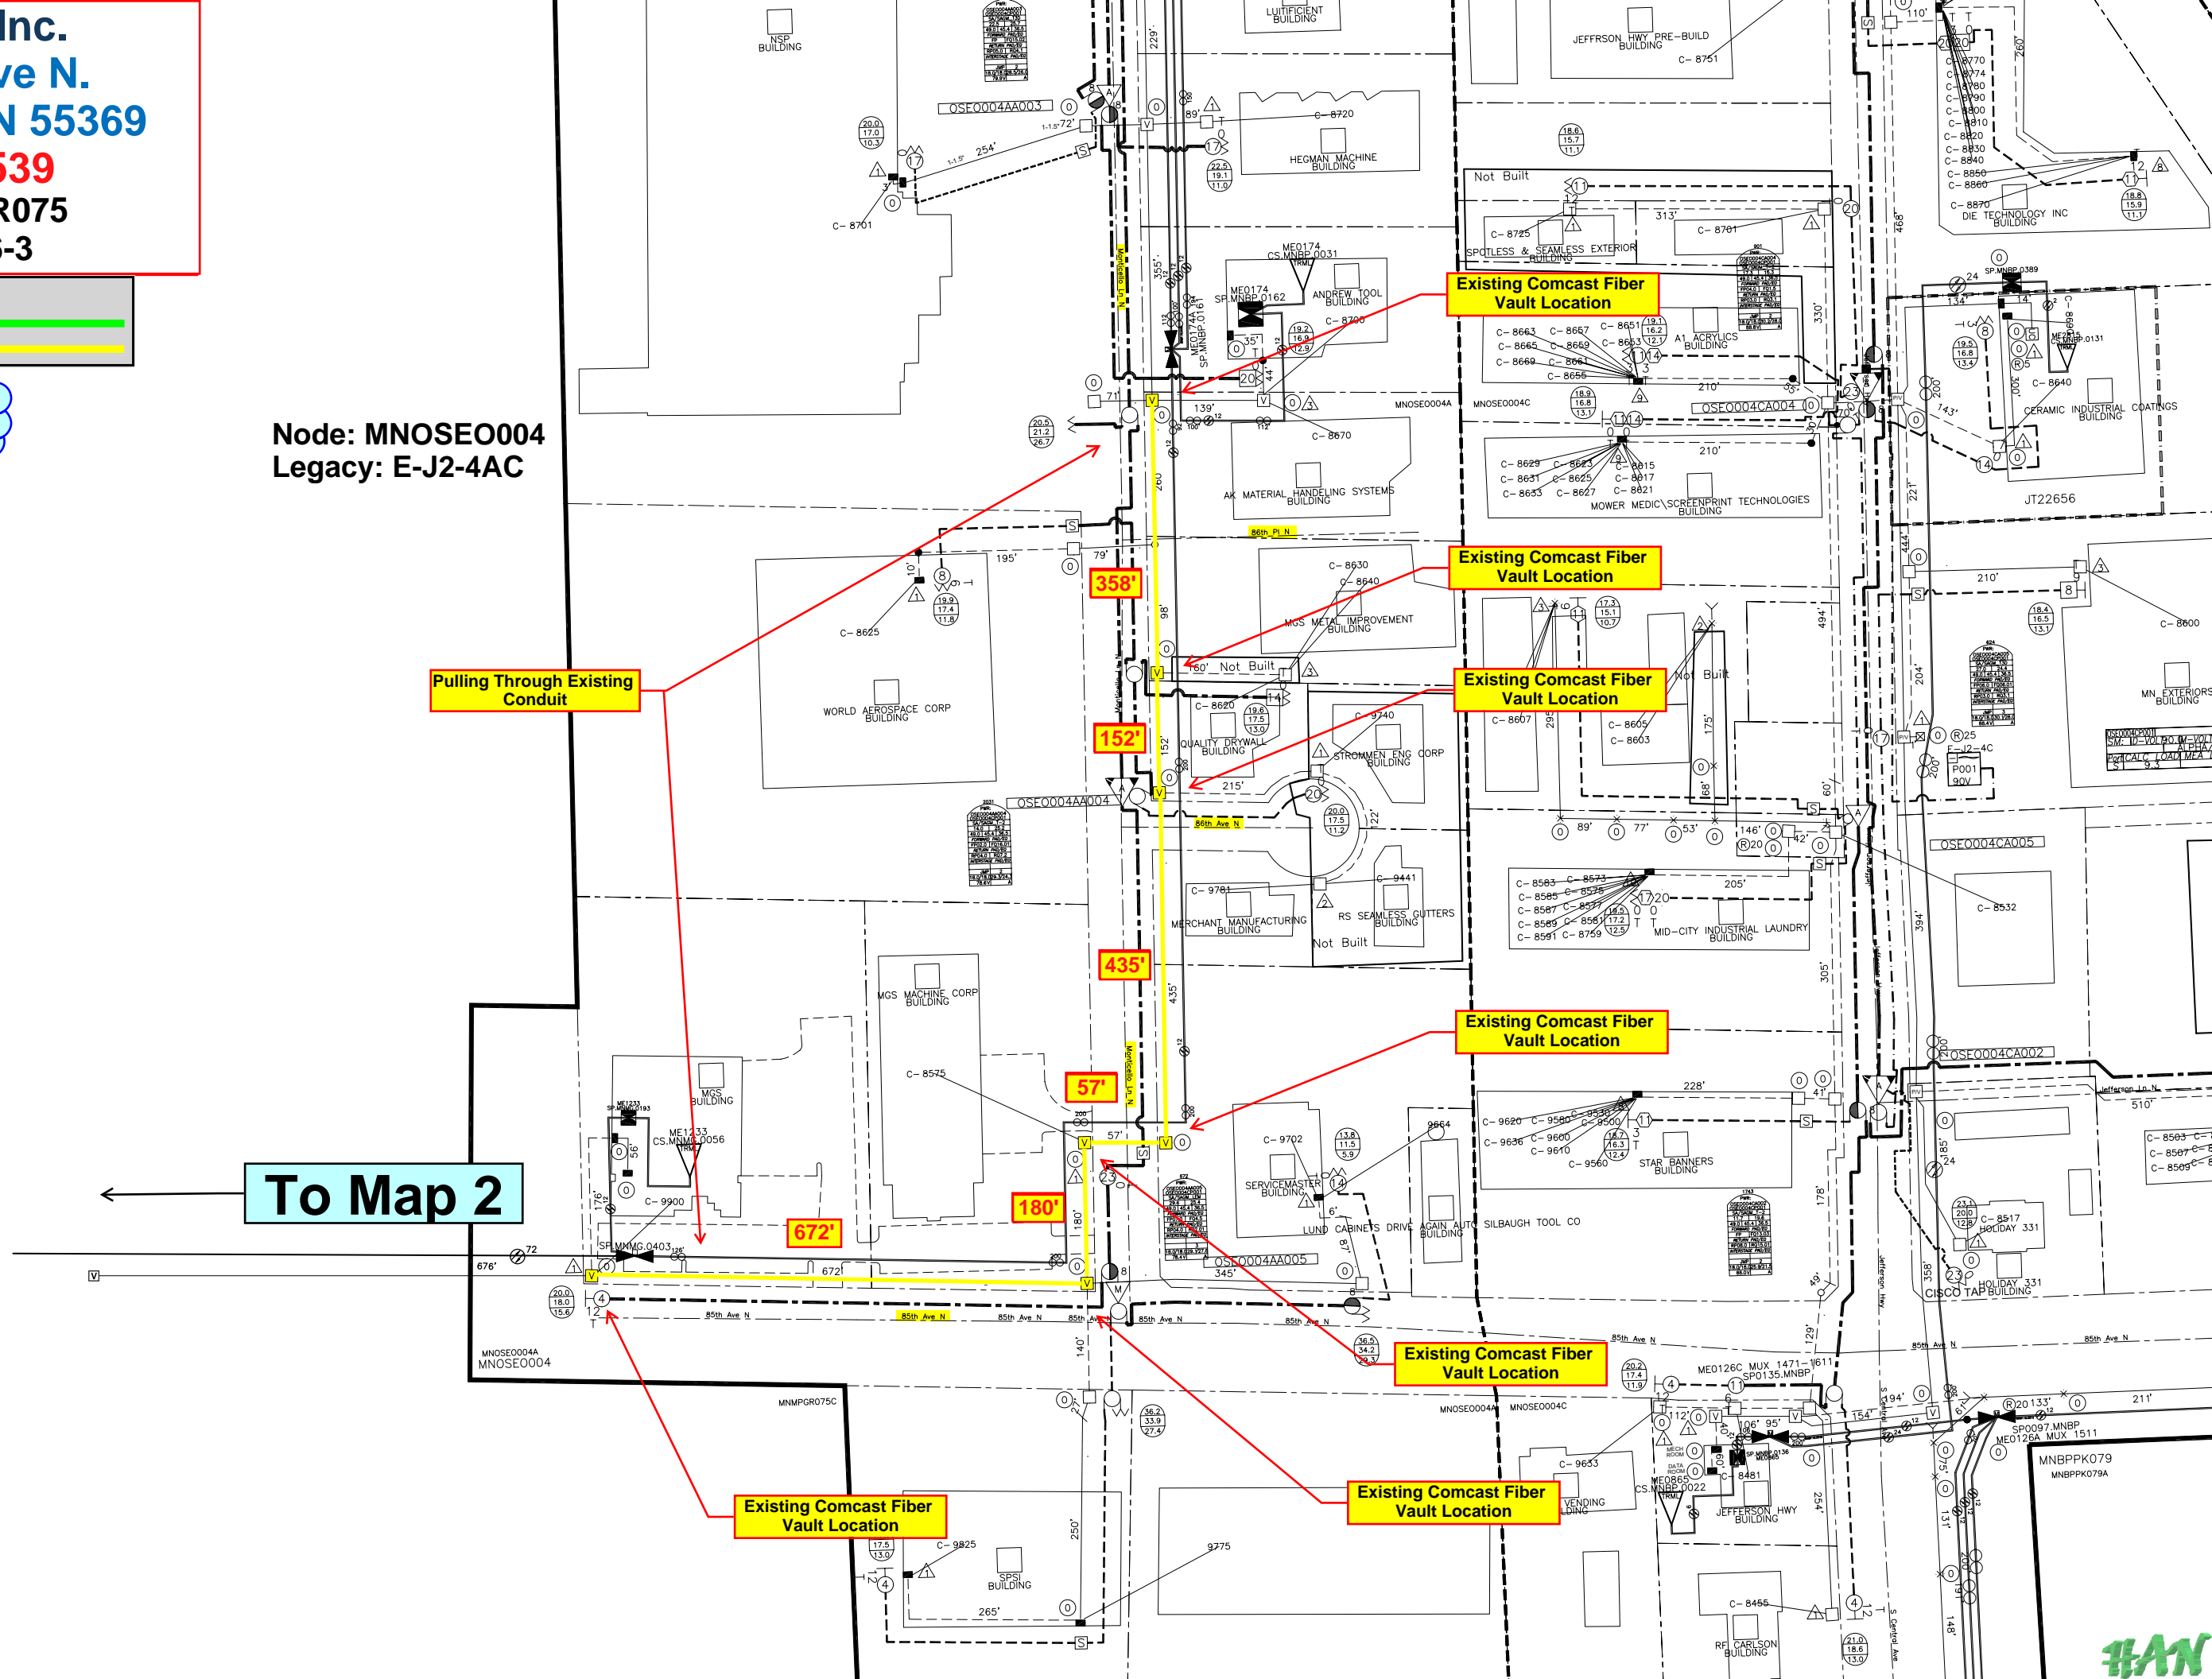

**LVL3 - AVR Inc.**  
**10301 85th Ave N.**  
**Maple Grove, MN 55369**  
**JB0000551539**  
**Node: MNMPGR075**  
**Legacy: D-C6-3**

**Key**  
**Green Line = New Placement**  
**Yellow Line = Existing Plant**

**Map 1 of 2**

**Node: MNOSE004**  
**Legacy: E-J2-4AC**

**Pulling Through Existing Conduit**

**Existing Comcast Fiber Vault Location**

**Existing Comcast Fiber Vault Location**

**Existing Comcast Fiber Vault Location**

**Existing Comcast Fiber Vault Location**

**Existing Comcast Fiber Vault Location**

**Existing Comcast Fiber Vault Location**

**Existing Comcast Fiber Vault Location**

**To Map 2**

**358'**

**152'**

**435'**

Map 2 of 2