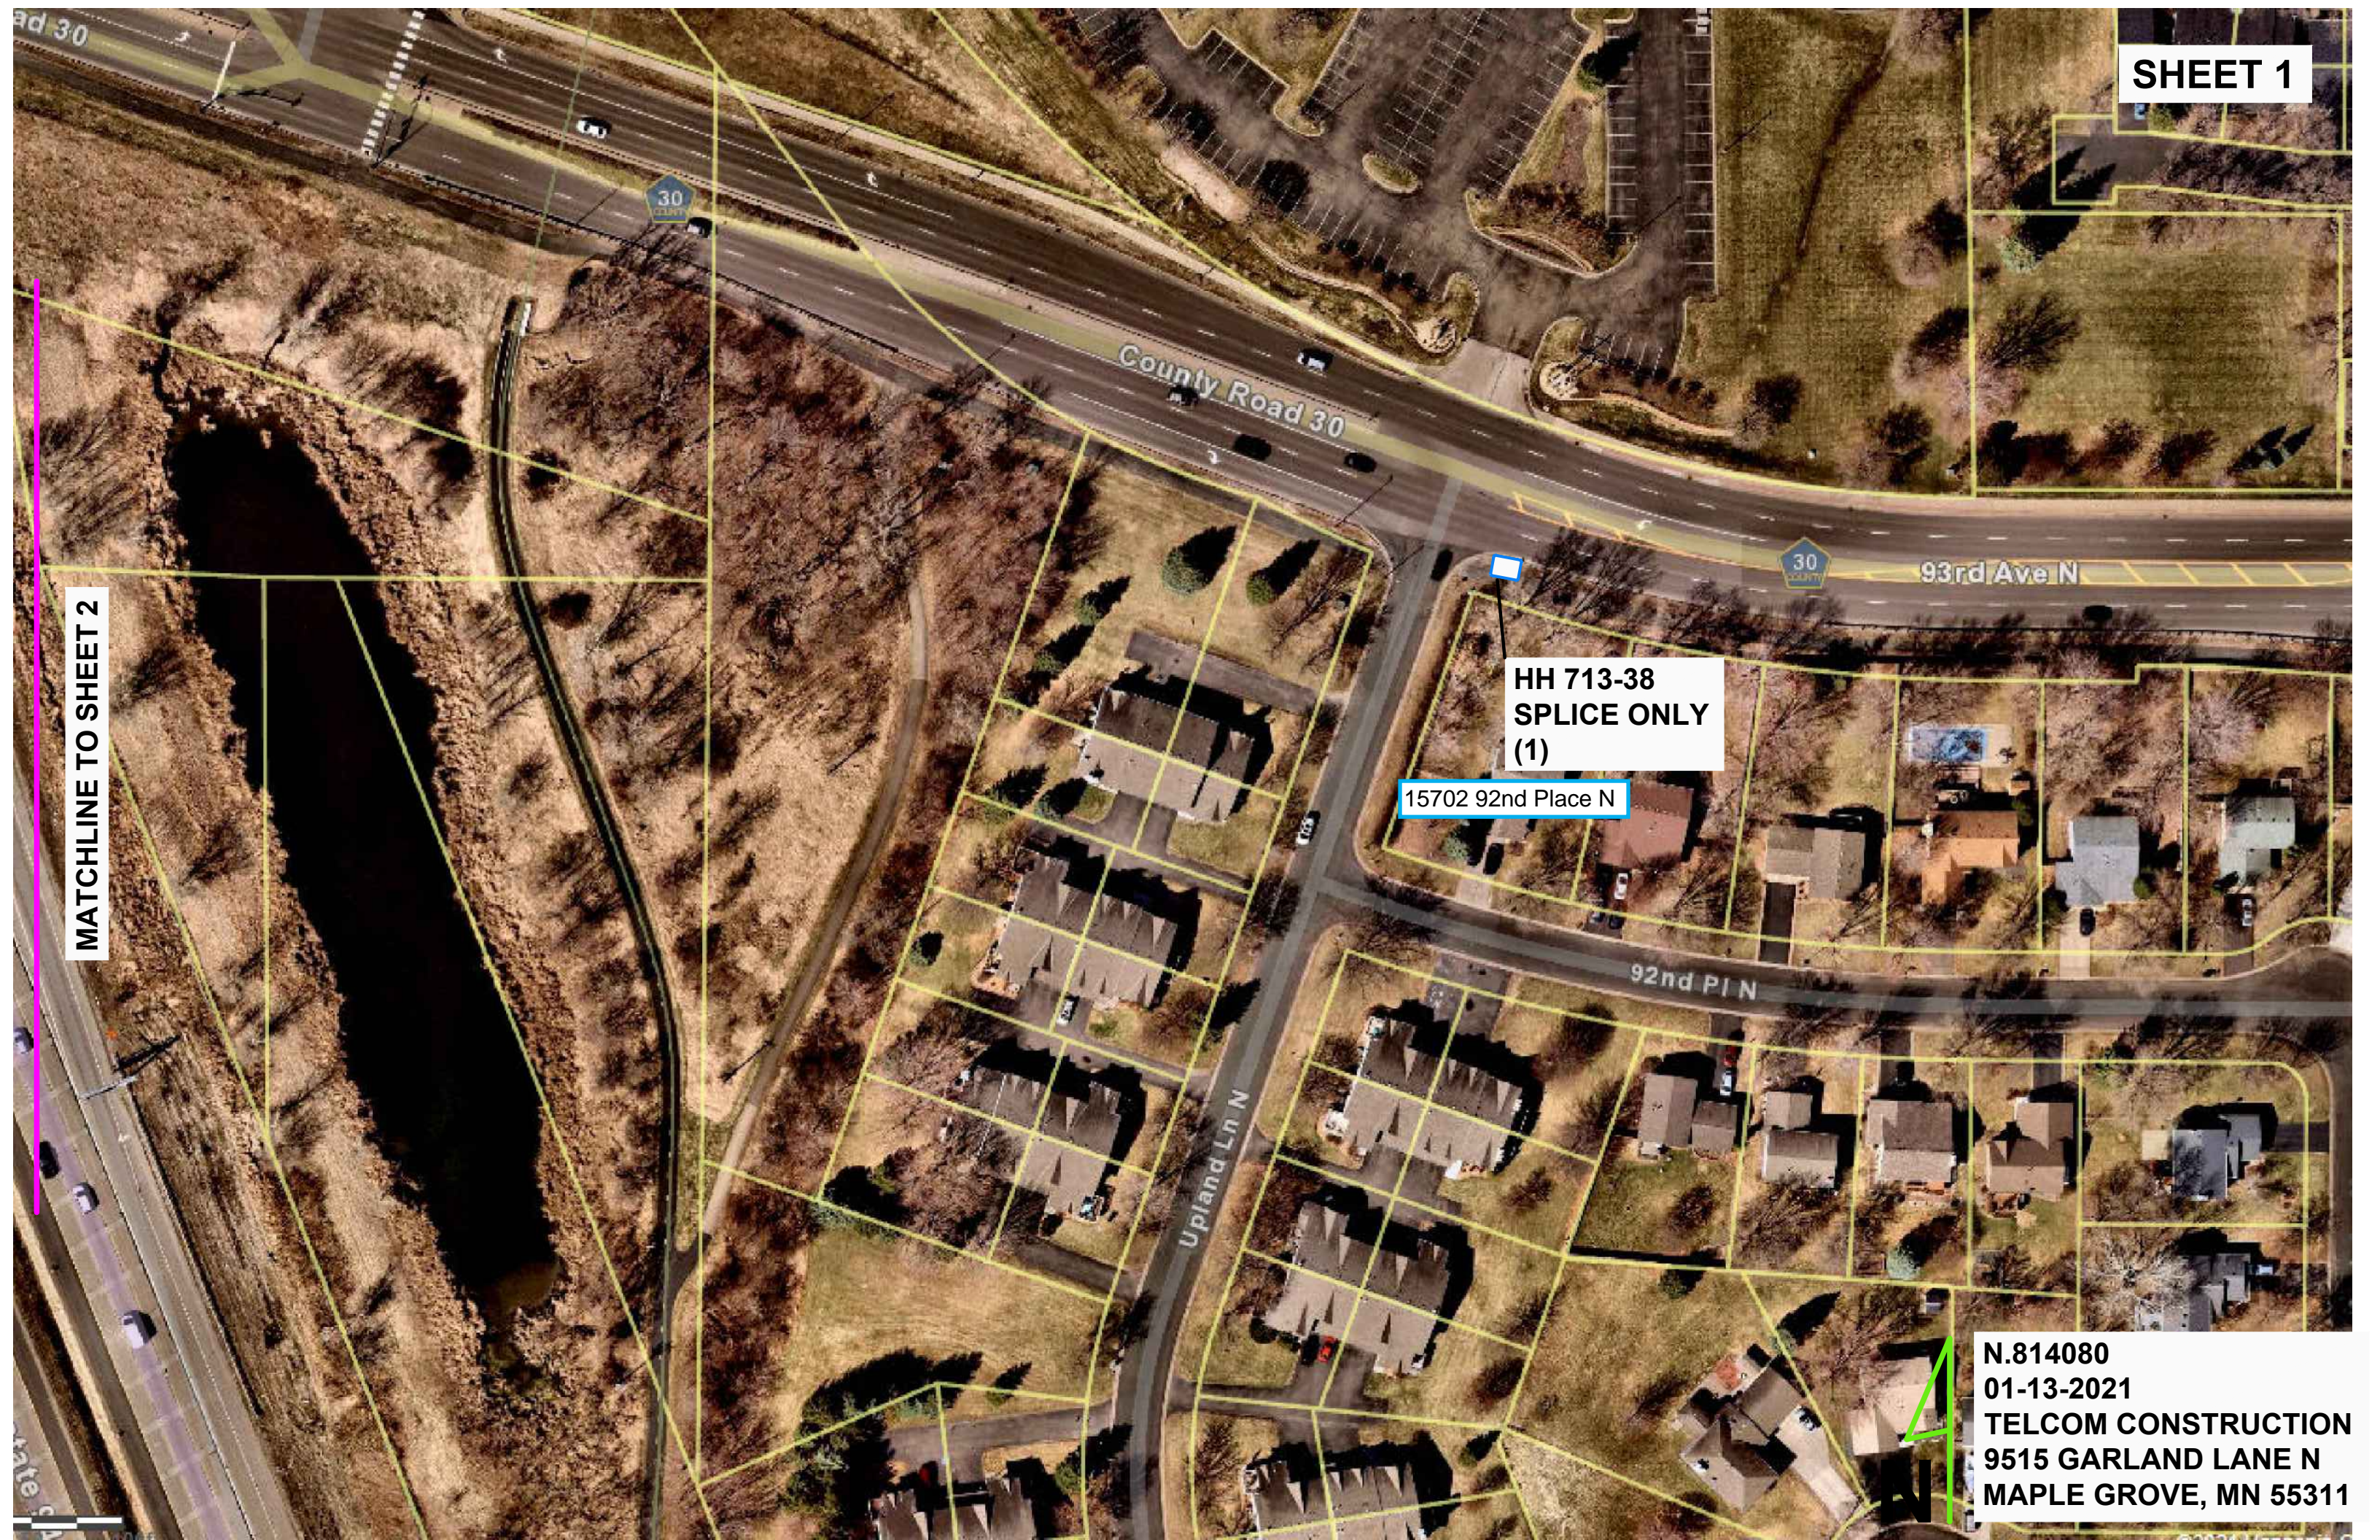

Hennepin County Property Map

Date: 1/18/2021

No results

Comments:

This data (i) is furnished 'AS IS' with no representation as to completeness or accuracy; (ii) is furnished with no warranty of any kind; and (iii) is not suitable for legal, engineering or surveying purposes. Hennepin County shall not be liable for any damage, injury or loss resulting from this data.

COPYRIGHT © HENNEPIN COUNTY 2021

MATCHLINE TO SHEET 2

HH 713-38
SPlice ONLY
(1)

15702 92nd Place N

N.814080
01-13-2021
TELCOM CONSTRUCTION
9515 GARLAND LANE N
MAPLE GROVE, MN 55311

MATCHLINE TO SHEET 1

MATCHLINE TO SHEET 3

Dunkirk Ln N

County Road 30

30

94th Ave N

94th Ave N

MATCHLINE TO SHEET 2

SHEET 3

16701 94th Ave N