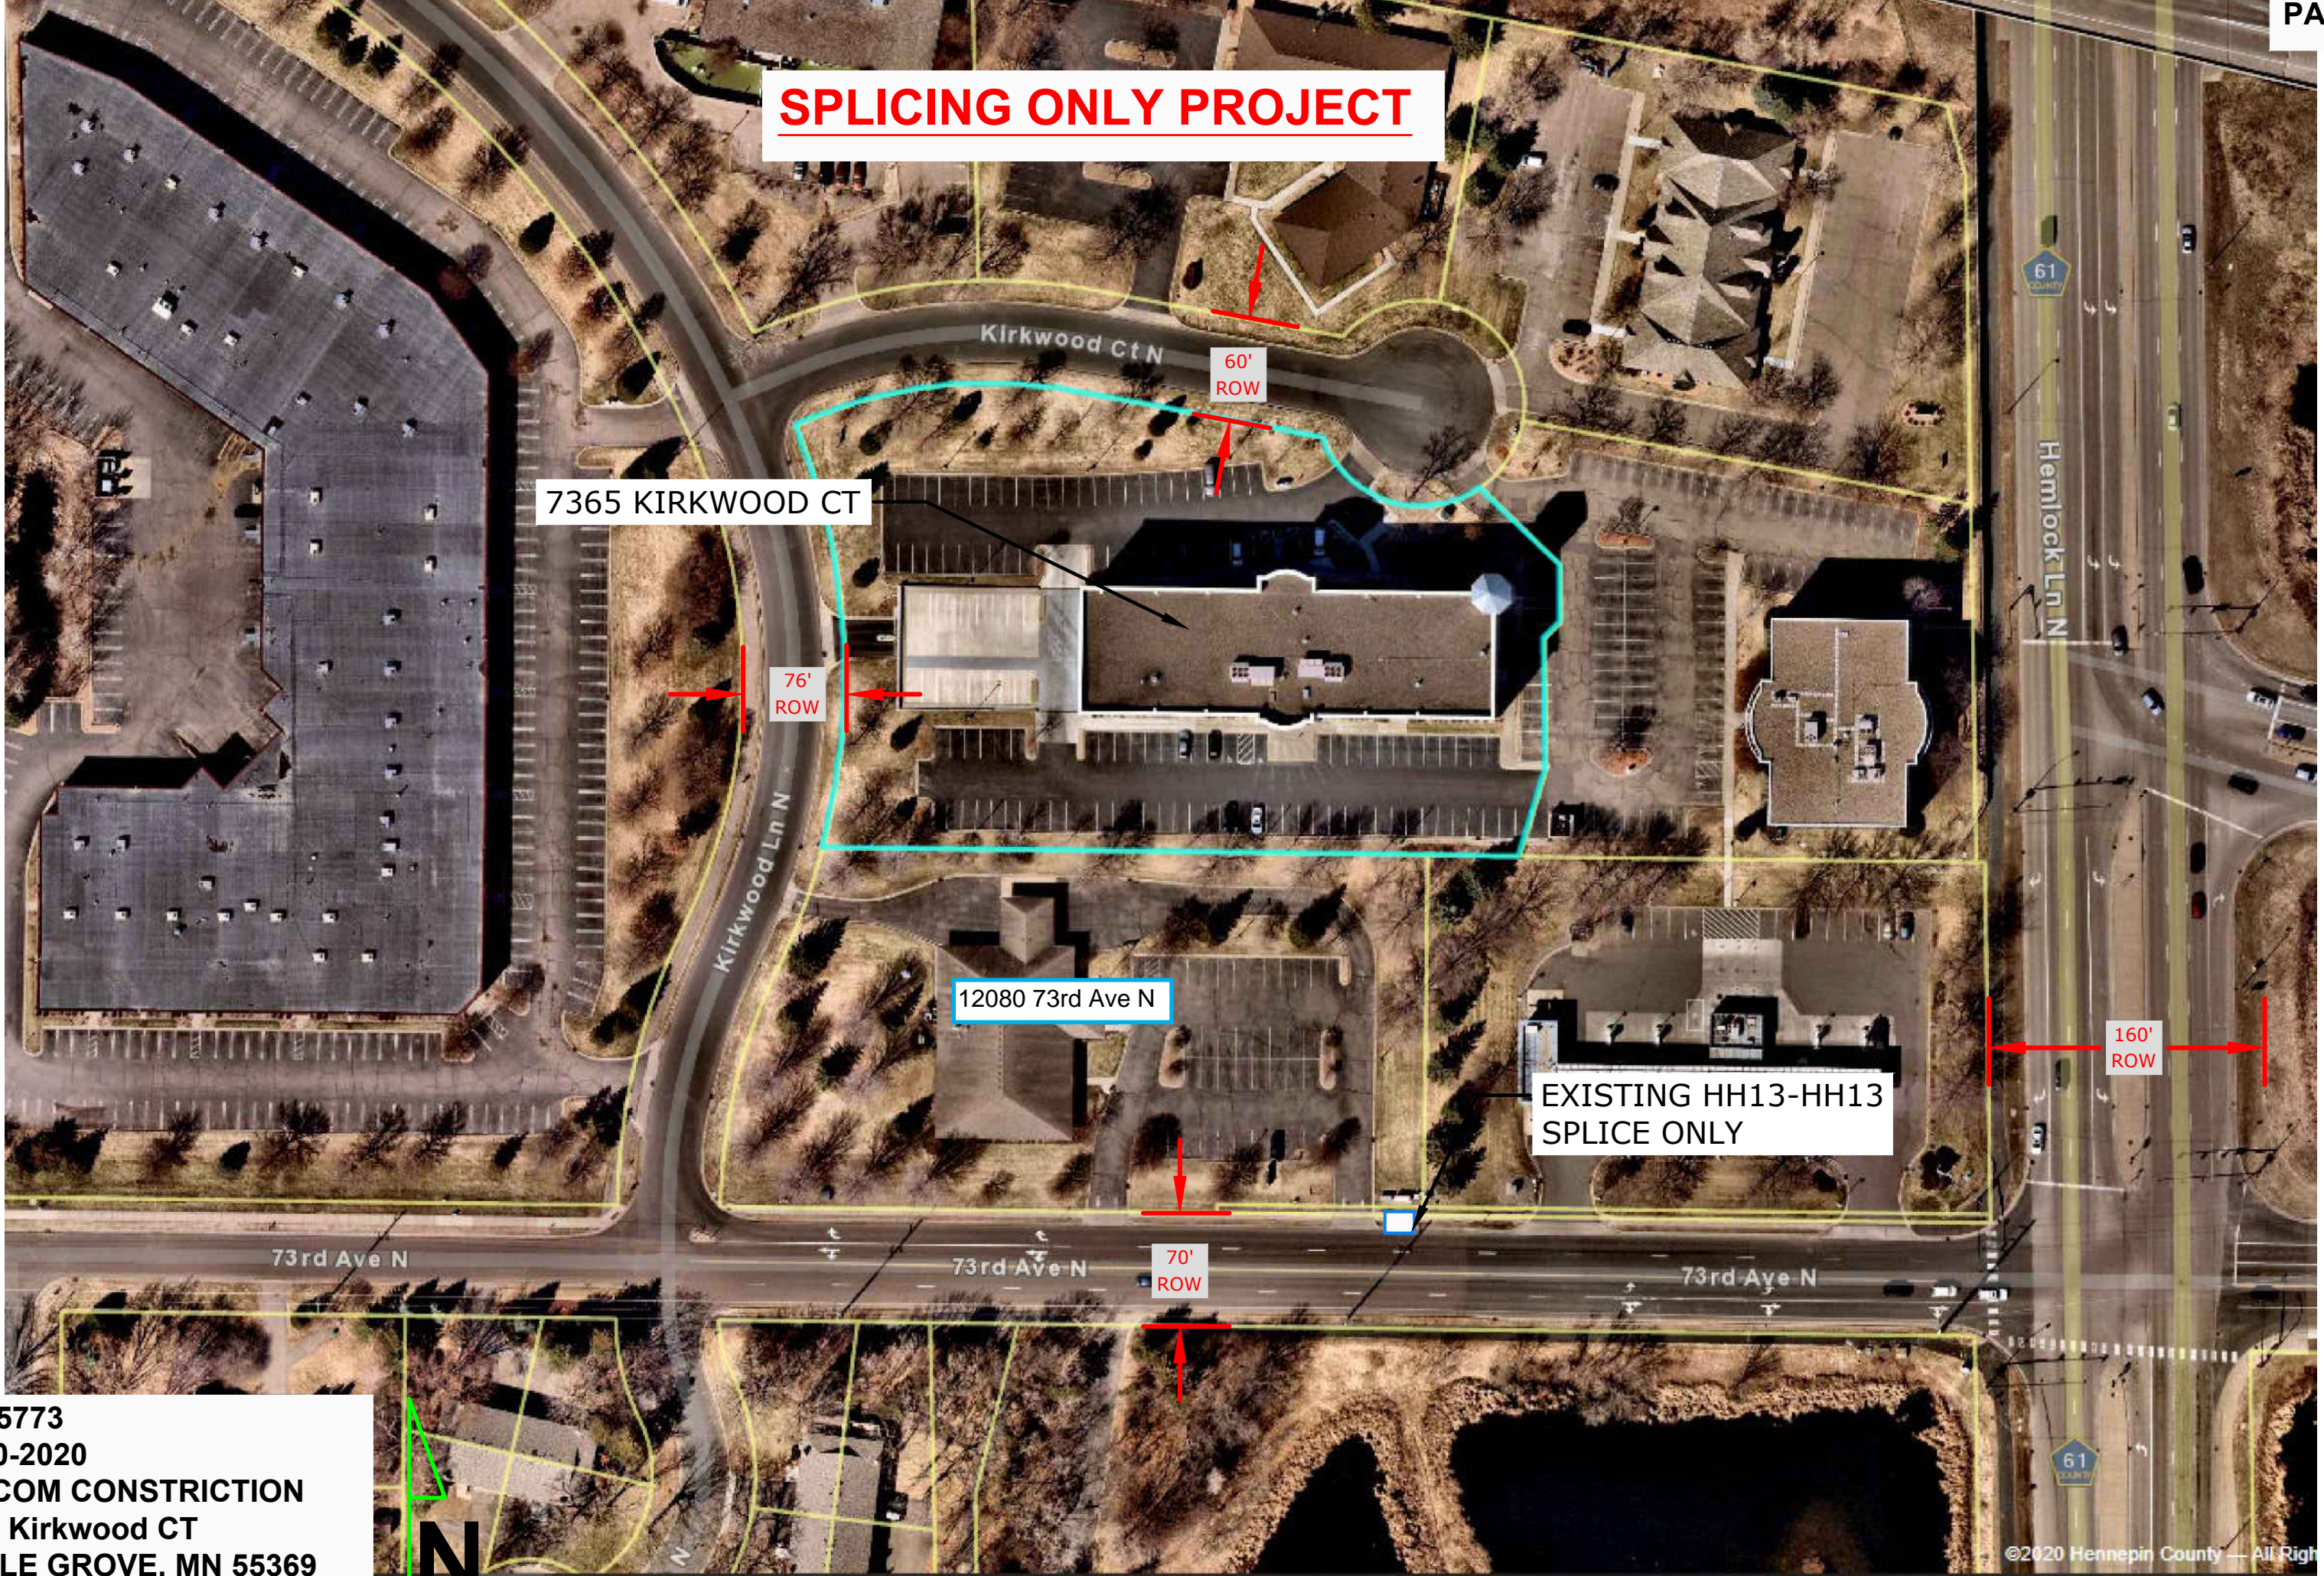

SPLICING ONLY PROJECT

7365 KIRKWOOD CT

60' ROW

76' ROW

12080 73rd Ave N

EXISTING HH13-HH13 SPLICE ONLY

70' ROW

160' ROW

N.765773
 12-30-2020
 TELCOM CONSTRUCTION
 7365 Kirkwood CT
 MAPLE GROVE, MN 55369