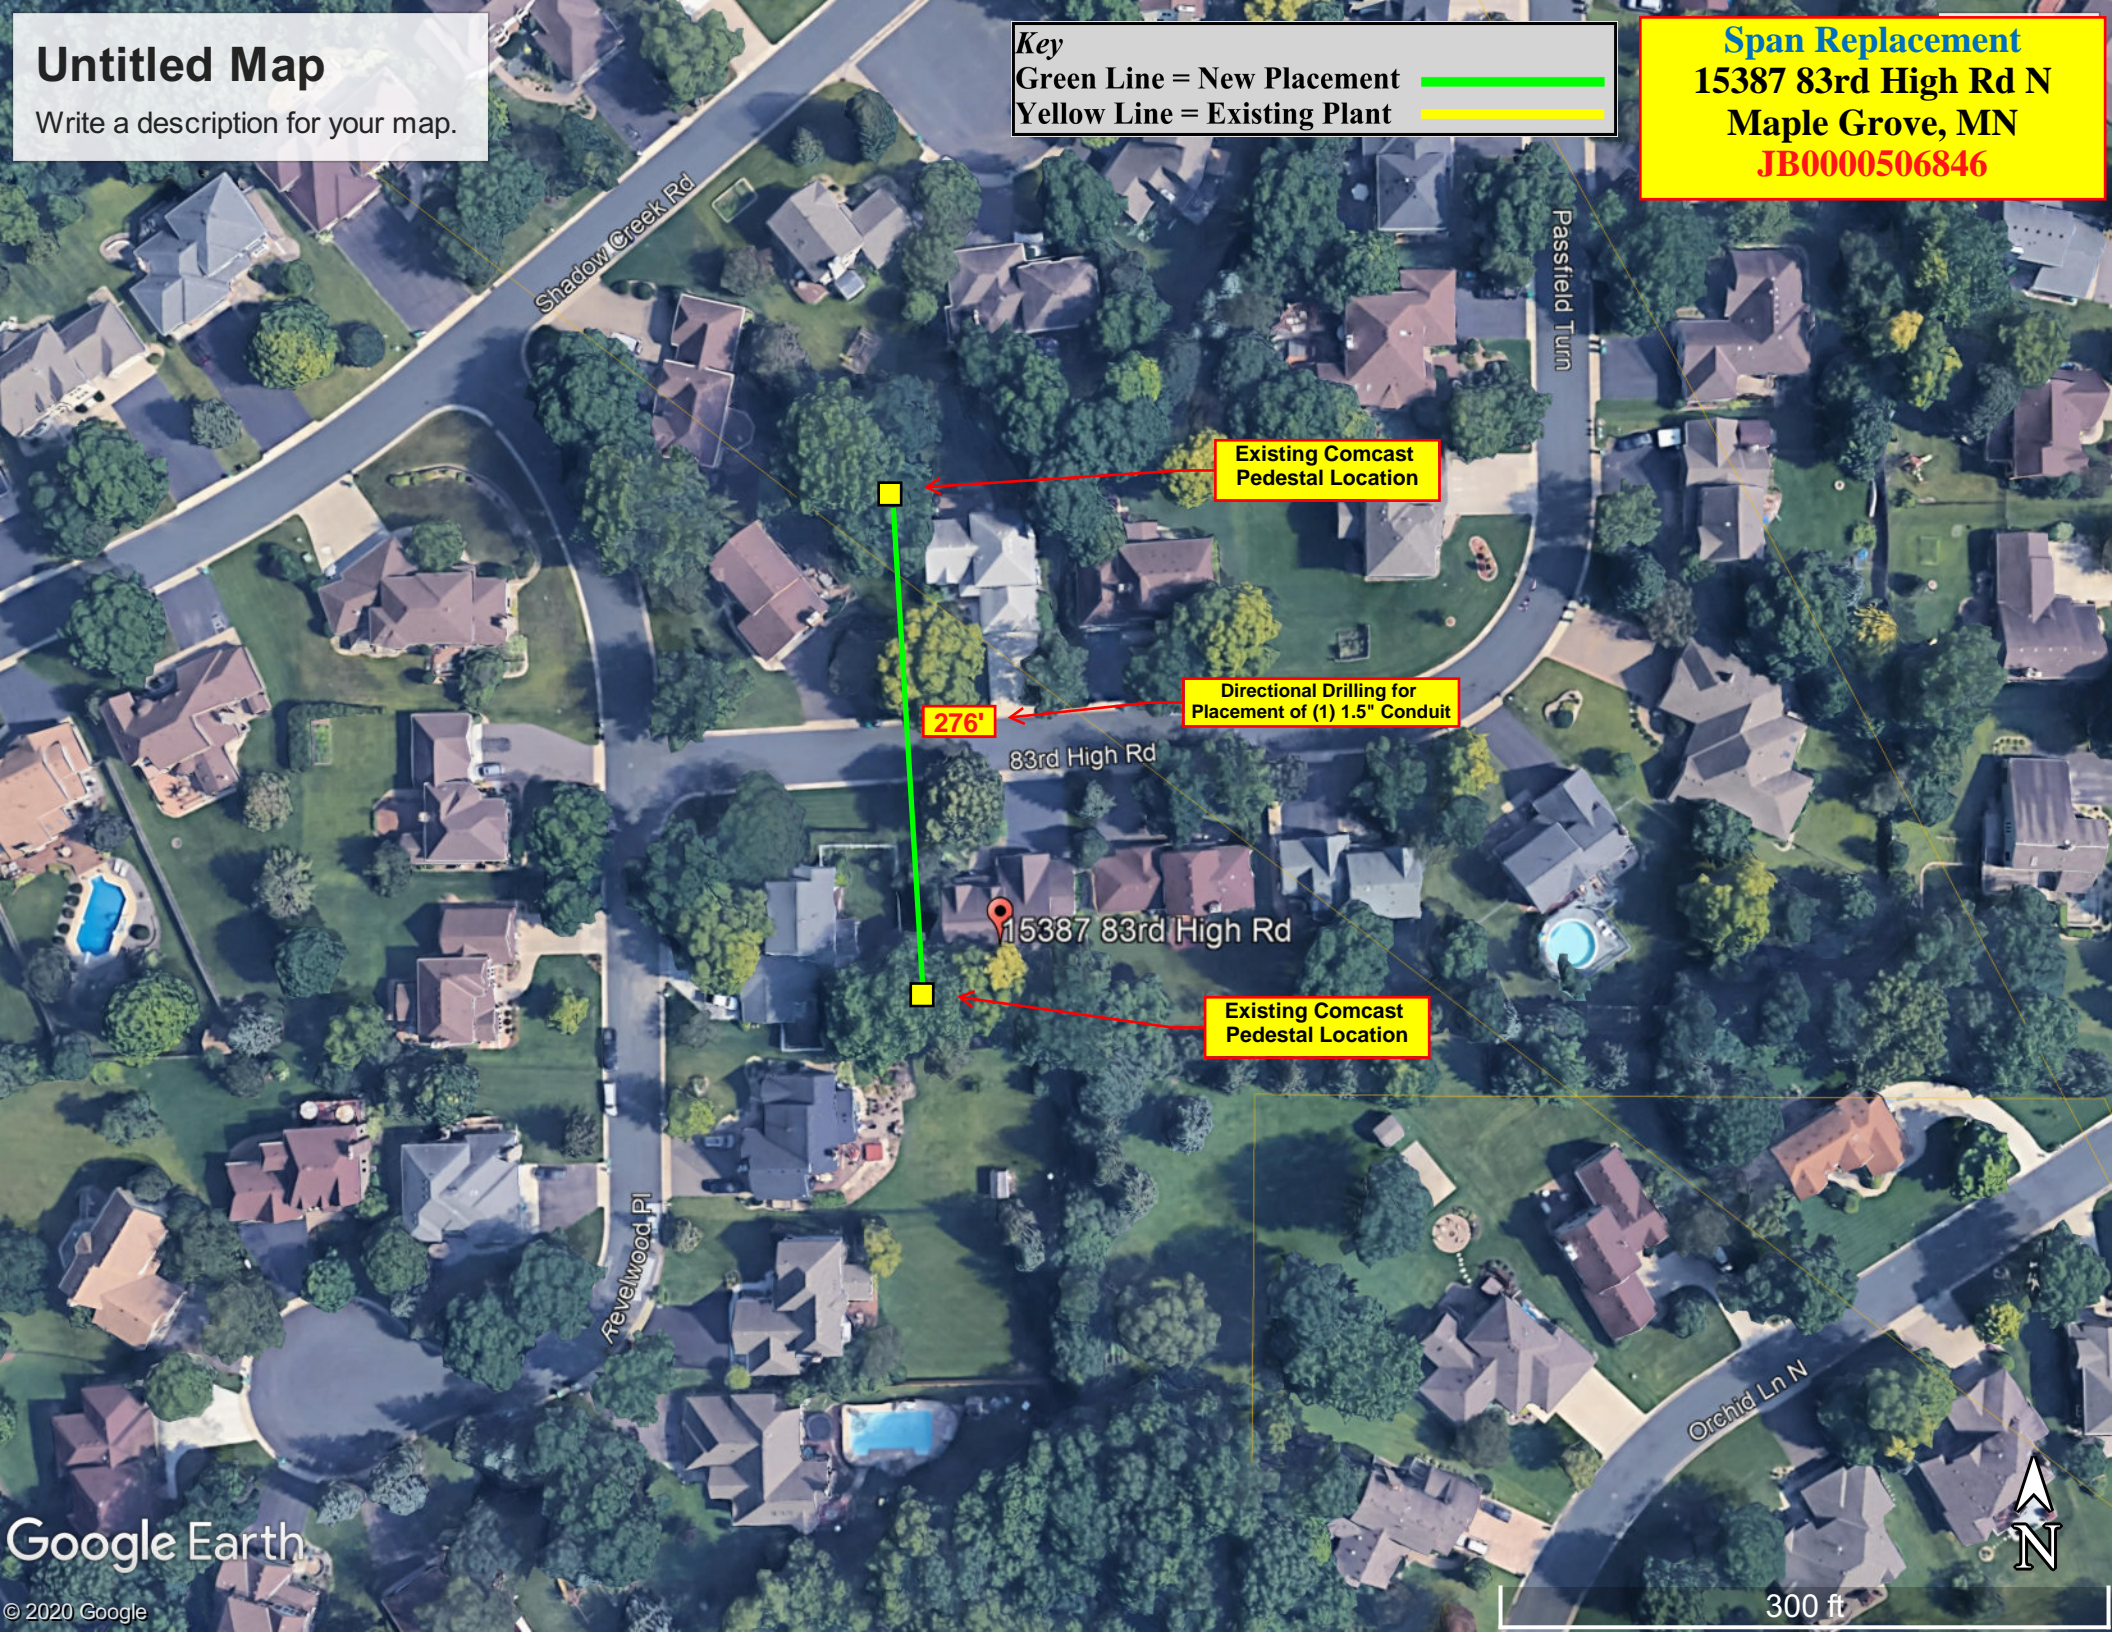

Untitled Map

Write a description for your map.

Key
Green Line = New Placement
Yellow Line = Existing Plant

Span Replacement
15387 83rd High Rd N
Maple Grove, MN
JB0000506846

Existing Comcast Pedestal Location

Directional Drilling for Placement of (1) 1.5" Conduit

276'

Existing Comcast Pedestal Location

15387 83rd High Rd