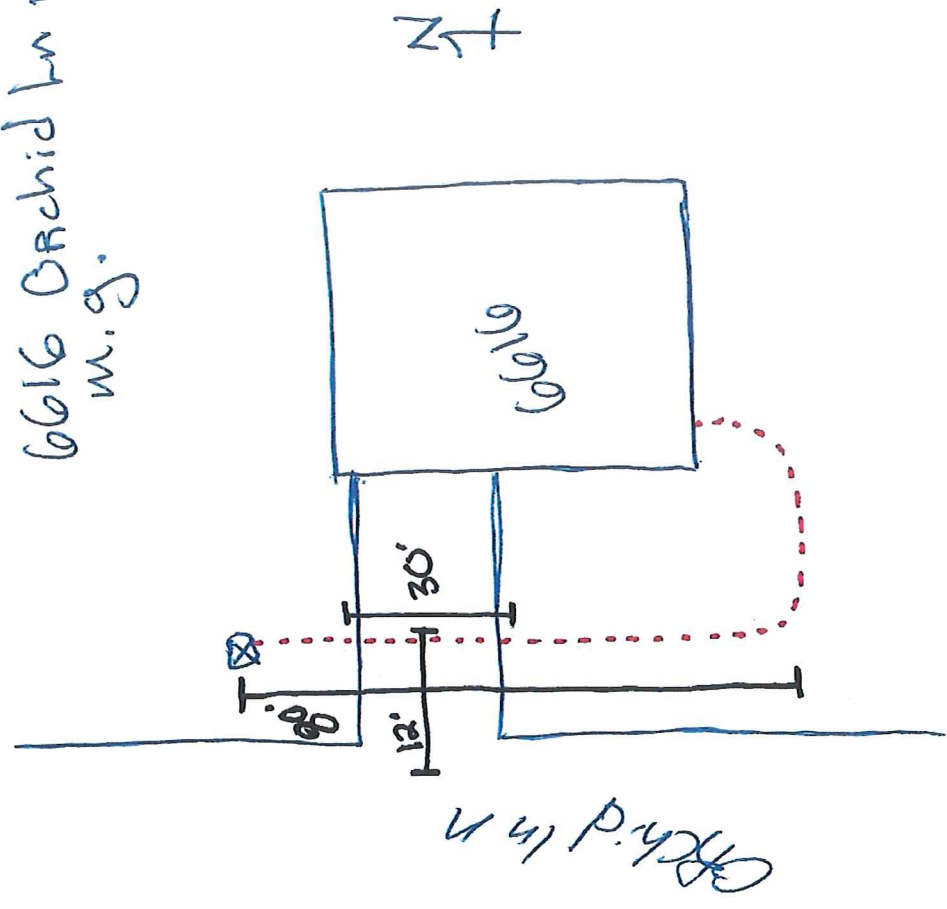

6616 Orchard Ln
M.G.

Hennepin County Property Map

Date: 11/5/2020

PARCEL ID: 3311922240026

OWNER NAME: T E & C L Losey

PARCEL ADDRESS: 6616 Orchid La N, Maple Grove MN 55311

PARCEL AREA: 0.32 acres, 14,092 sq ft

TAX TOTAL: \$6,228.98

ASSESSED 2020, PAYABLE 2021

PROPERTY TYPE: Residential

HOMESTEAD: Homestead

MARKET VALUE: \$481,500

Comments:

This data (i) is furnished 'AS IS' with no representation as to completeness or accuracy; (ii) is furnished with no warranty of any kind; and (iii) is not suitable for legal, engineering or surveying purposes. Hennepin County shall not be liable for any damage, injury or loss resulting from this data.