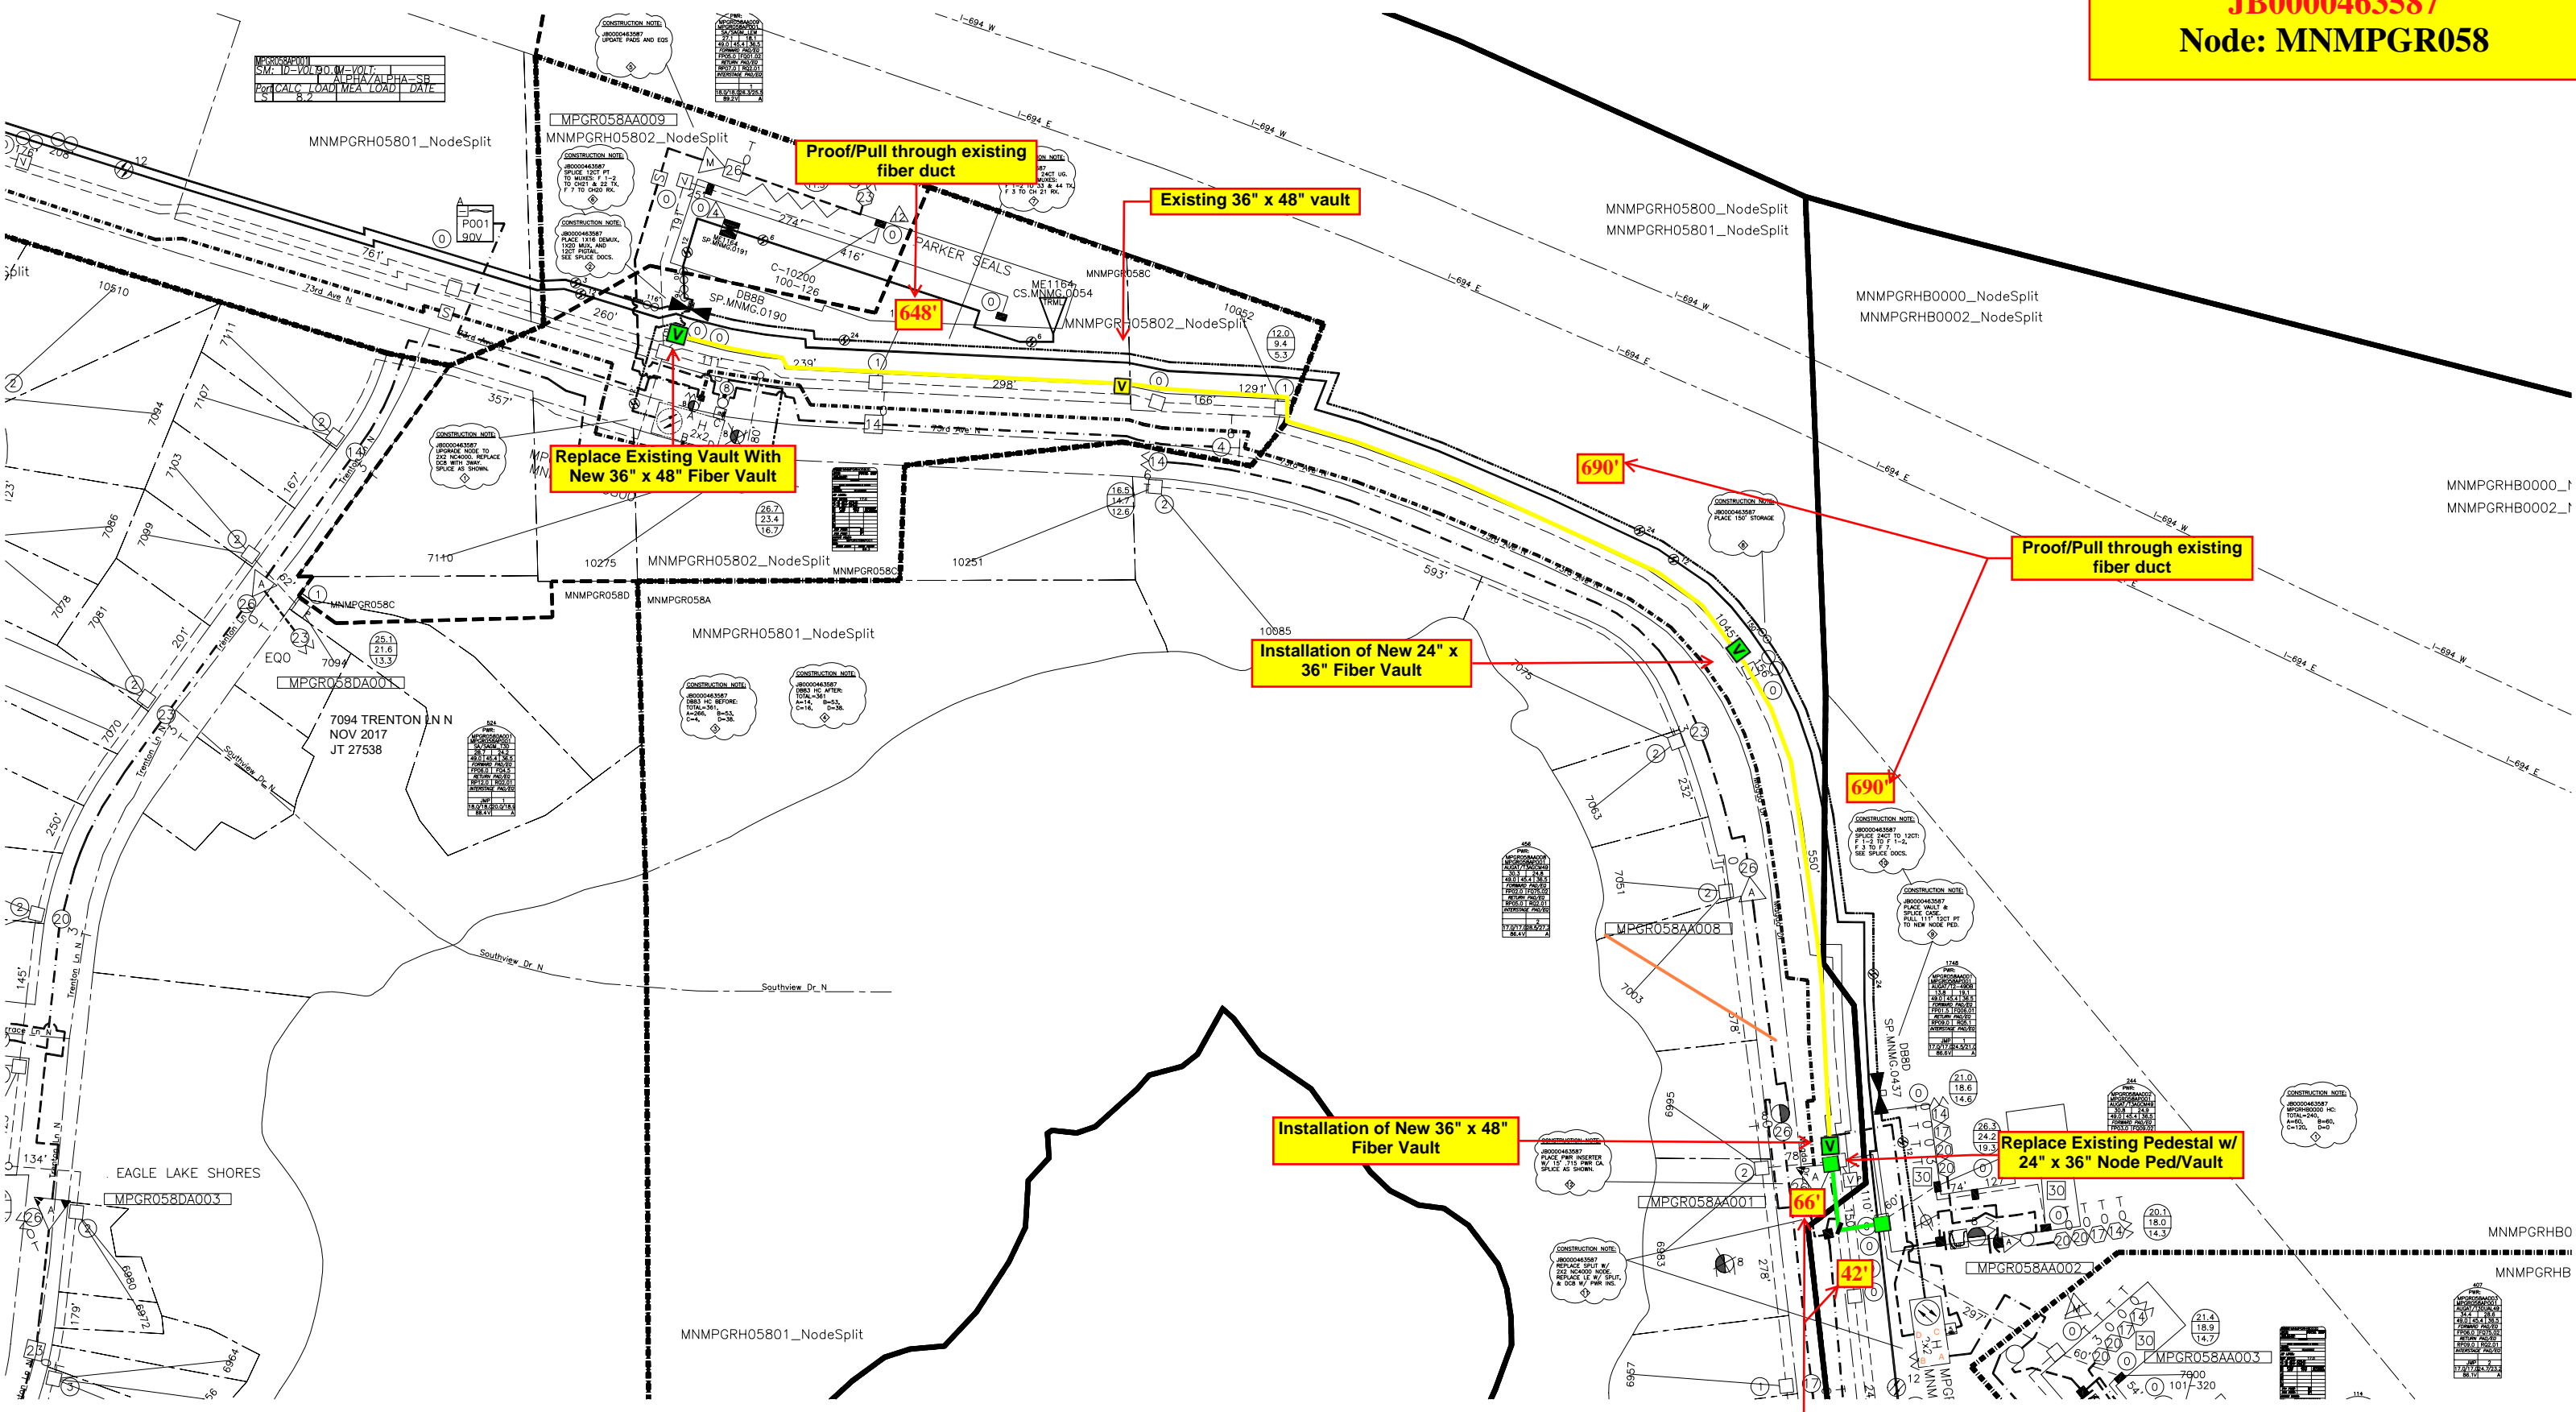

Key
 Green Line = New Placement
 Yellow Line = Existing Plant

Node Segmentation
 10200 73rd Ave N, Maple Grove MN
 JB0000463587
 Node: MNMPGR058

SYMBOL	DESCRIPTION
SYMBOL	DESCRIPTION
SYMBOL	DESCRIPTION
SYMBOL	DESCRIPTION
SYMBOL	DESCRIPTION