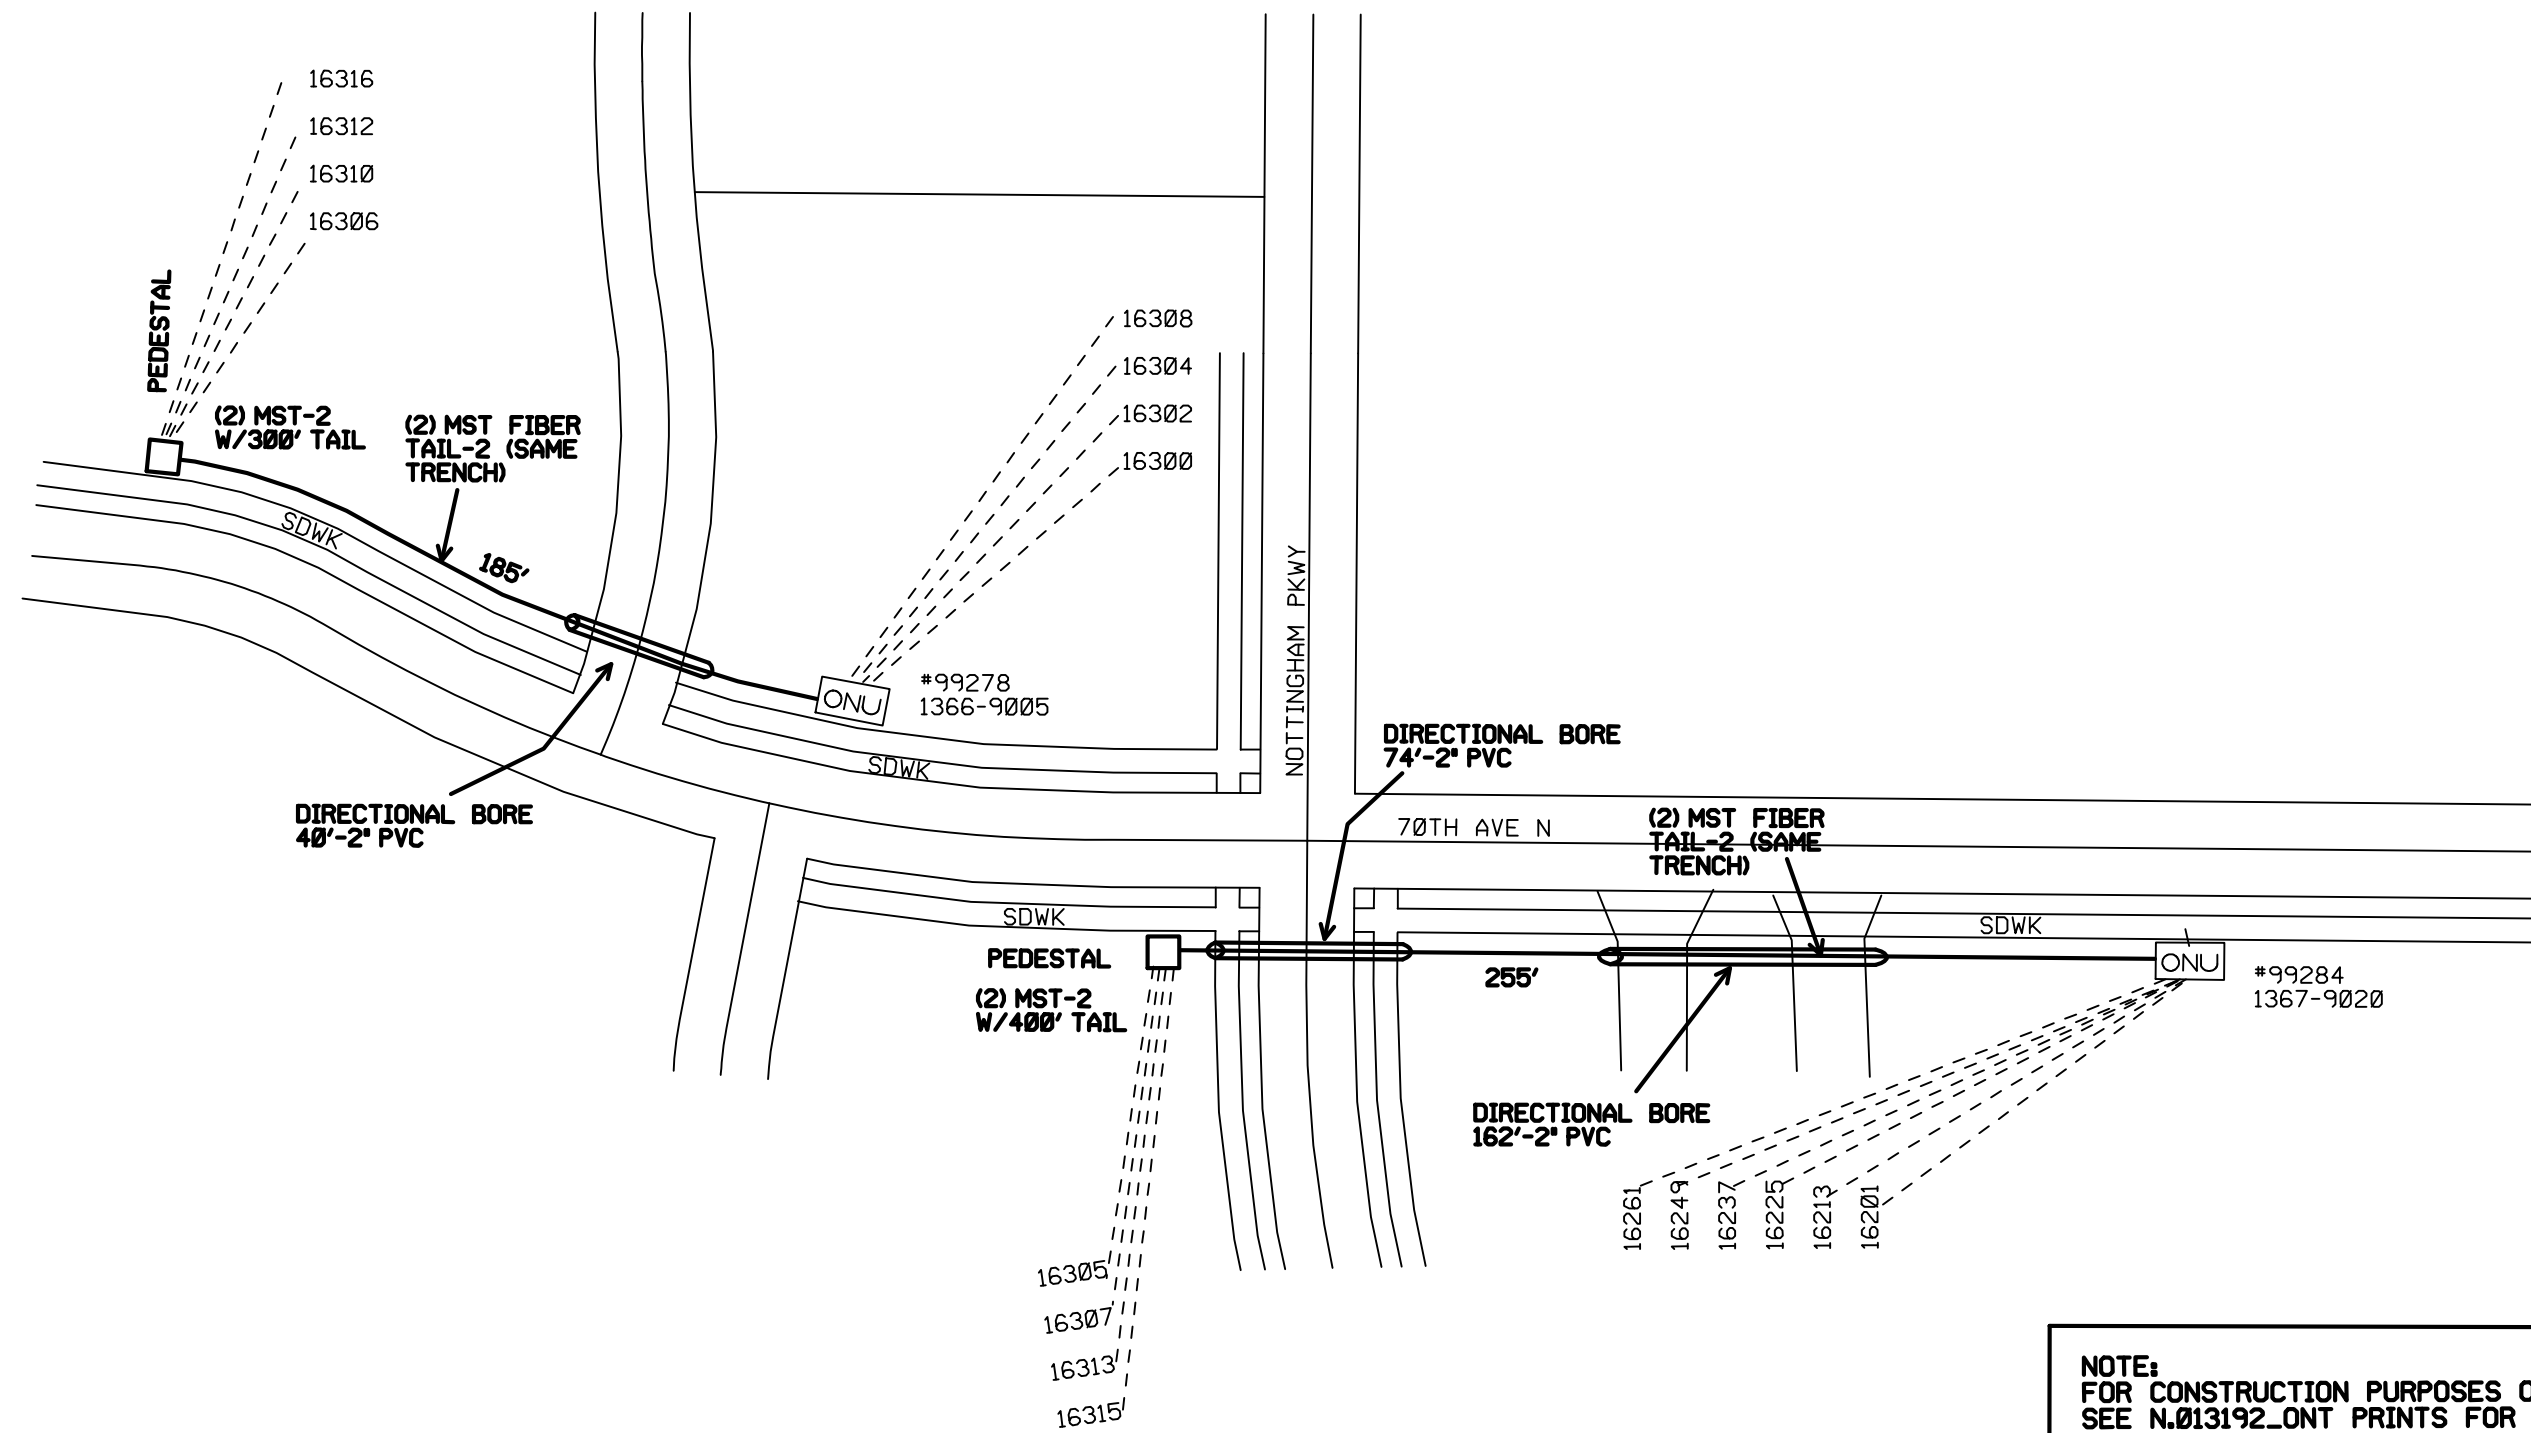

NOTE:
FOR CONSTRUCTION PURPOSES ONLY
SEE N.013192_ONT PRINTS FOR DETAILS.

Title: MPGK-KELLYS BLUFF	Township/Taxcode: O100	Exchange: MPGVMN	Map:	Engineer: ALFRED CORNELL	Work Order: 013192
Location:	Manager:	CO:	Scale: No Scale	Phone: 407-774-1951	WO Create: 02/04/2016
				Print Date: 02/08/2016	Sheet: 5
					Of: 8