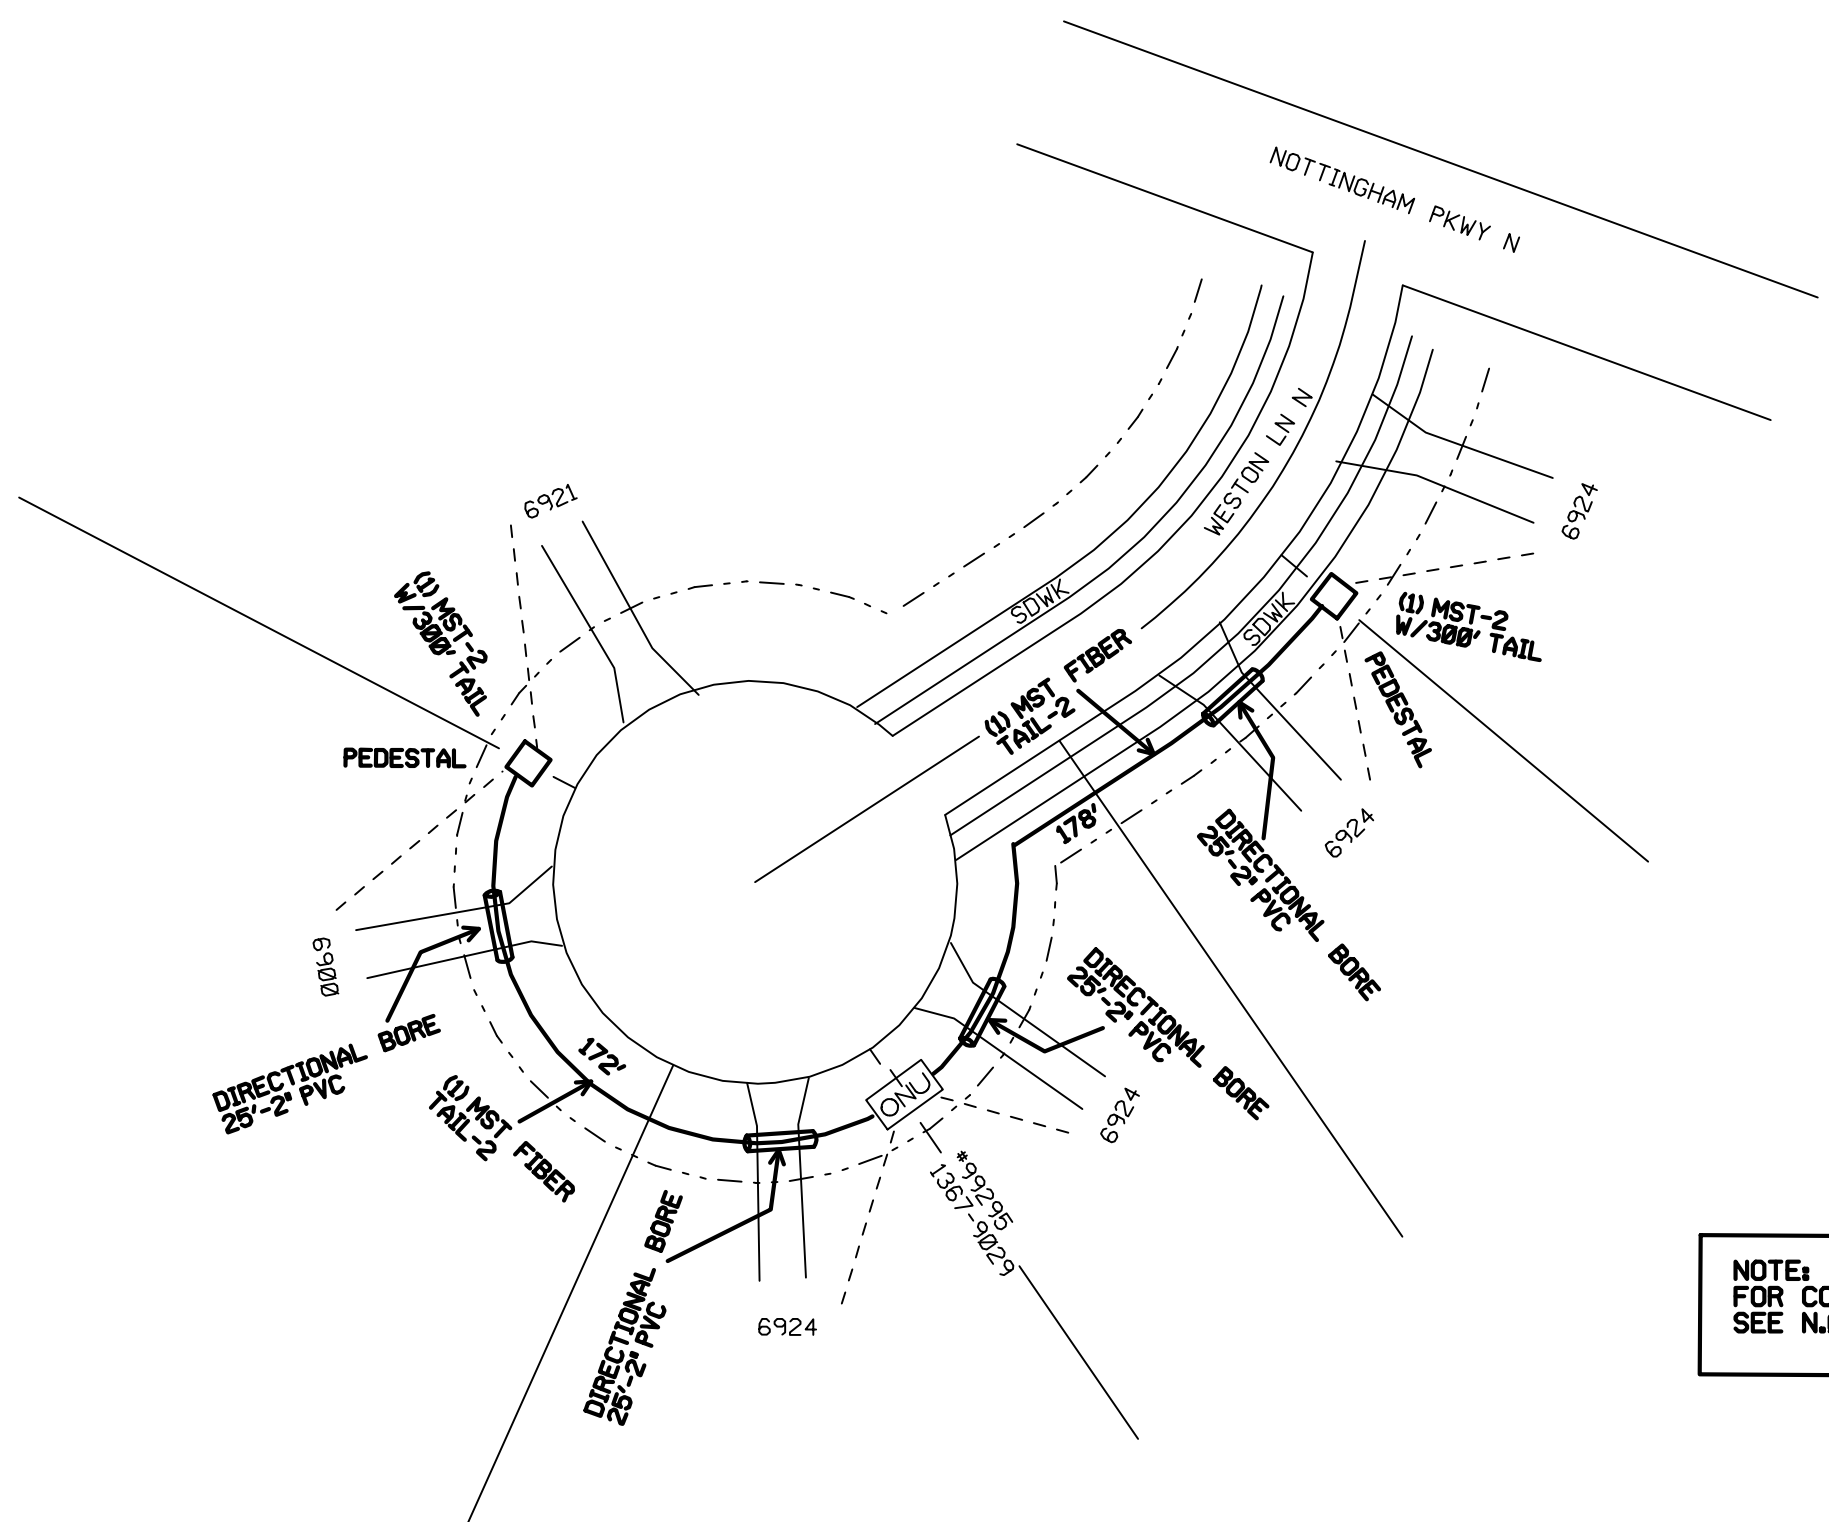

NOTE:
 FOR CONSTRUCTION PURPOSES ONLY
 SEE N.013192_ONT PRINTS FOR DETAILS.

Title: MPGVMN-KELLYS BLUFF	Township/Taxcode: O100	Exchange: MPGVMN	Map:	Engineer: ALFRED CORNELL	Work Order: 013192
Location:	Manager:	CO:	Scale: No Scale	Phone: 407-774-1951	WO Create: 02/04/2016
				Print Date: 02/08/2016	Sheet: 6 Of: 8

NOTE:
 FOR CONSTRUCTION PURPOSES ONLY
 SEE N.013192_ONT PRINTS FOR DETAILS.

Title: MPGK-KELLYS BLUFF	Township/Taxcode: O100	Exchange: MPGVMN	Map:	Engineer: ALFRED CORNELL	Work Order: 013192
Location:	Manager:	CO:	Scale: No Scale	Phone: 407-774-1951	WD Create: 02/04/2016
				Print Date: 02/08/2016	Sheet: 7 of 8