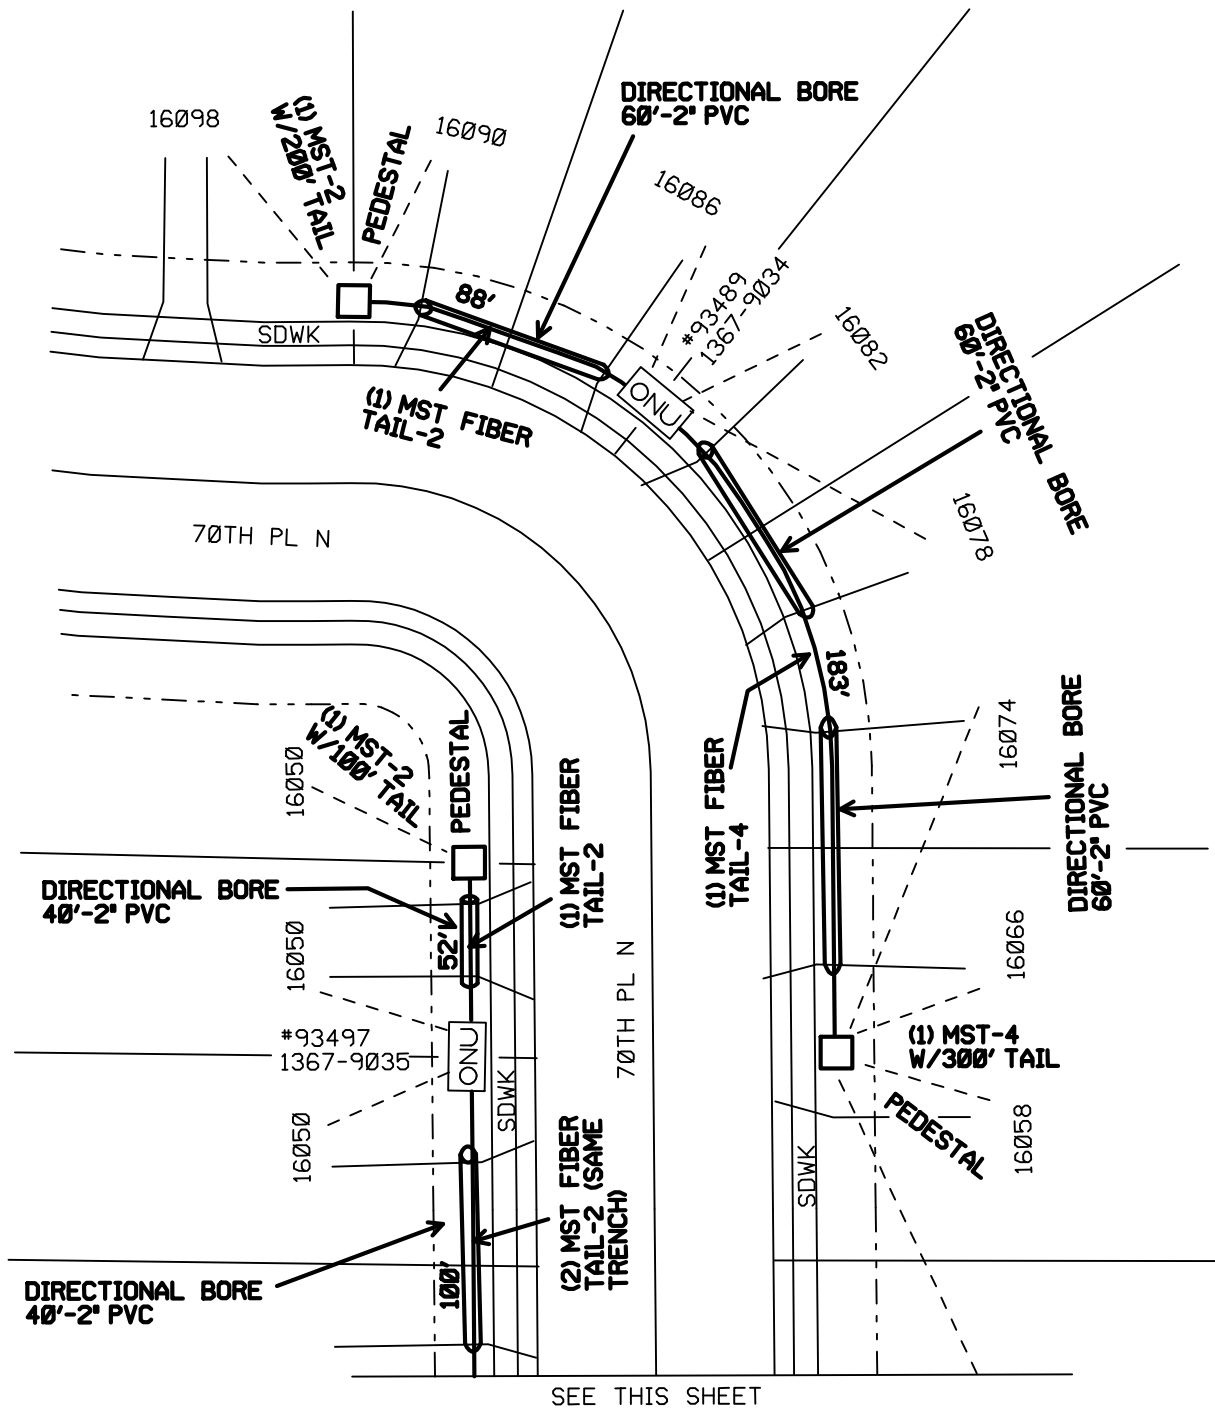

NOTE:
 FOR CONSTRUCTION PURPOSES ONLY
 SEE N.013192_ONT PRINTS FOR DETAILS.

Title: MPGK-KELLYS BLUFF	Township/Taxcodes: O100	Exchange: MPGVMN	Map:	Engineer: ALFRED CORNELL	Work Order: 013192
Location:	Manager:	CO:	Scale: No Scale	Phone: 407-774-1951	WO Create: 02/04/2016
				Print Date: 02/08/2016	Sheet: 4
					Of: 8

NOTE:
 FOR CONSTRUCTION PURPOSES ONLY
 SEE N.013192_ONT PRINTS FOR DETAILS.

Title: MPGK-KELLYS BLUFF	Township/Taxcode: O100	Exchange: MPGVMN	Map:	Engineer: ALFRED CORNELL	Work Order: 013192
Location:	Manager:	CO:	Scale: No Scale	Phone: 407-774-1951	WO Create: 02/04/2016
				Print Date: 02/08/2016	Sheet: 5
					Of: 8