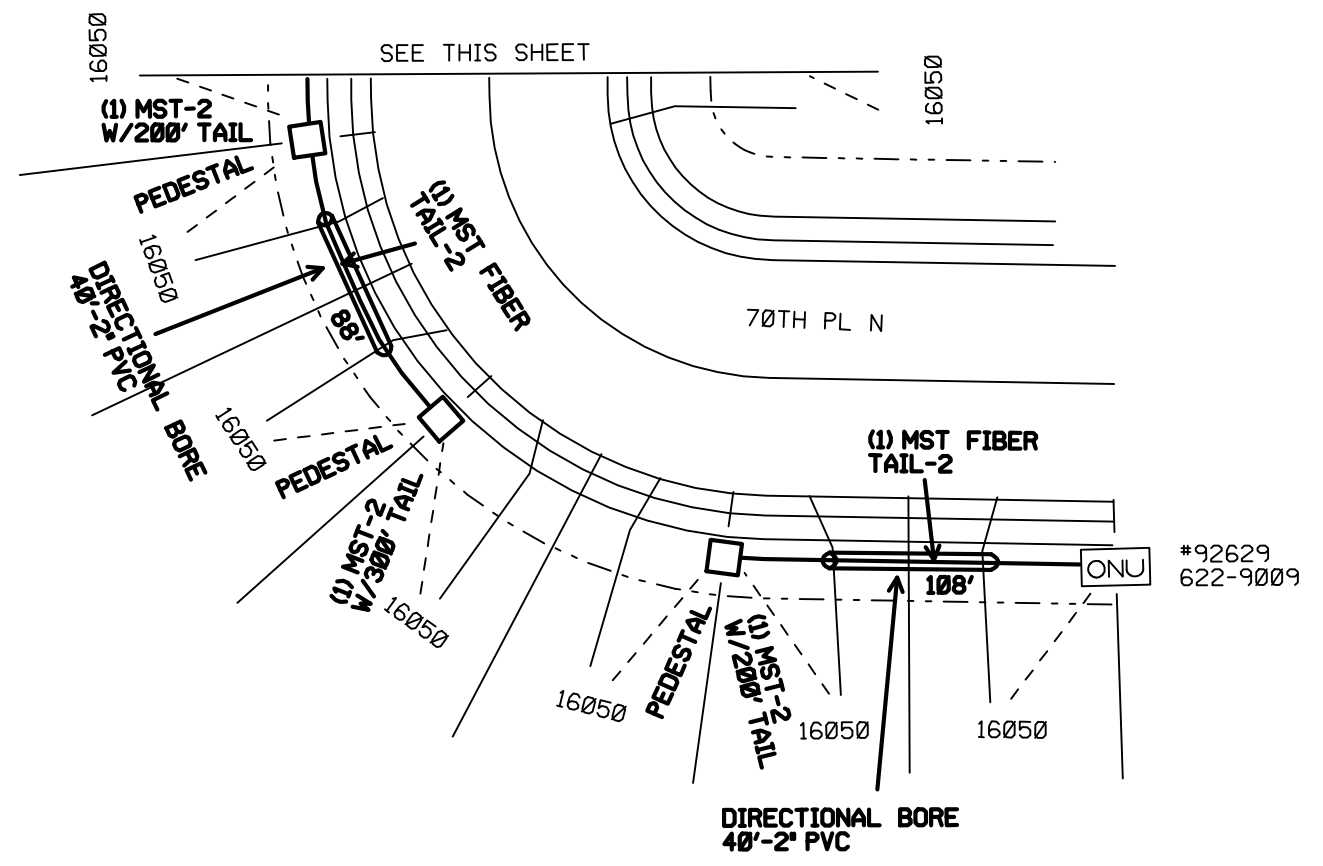

Title: MPGVMN-KELLYS BLUFF	Township/Taxcode: O100	Exchange: MPGVMN	Map:	Engineer: ALFRED CORNELL	Work Order: 013192
Location:	Manager:	CO:	Scale: No Scale	Phone: 407-774-1951	WO Create: 02/04/2016
				Print Date: 02/08/2016	Sheet: 6 Of: 8