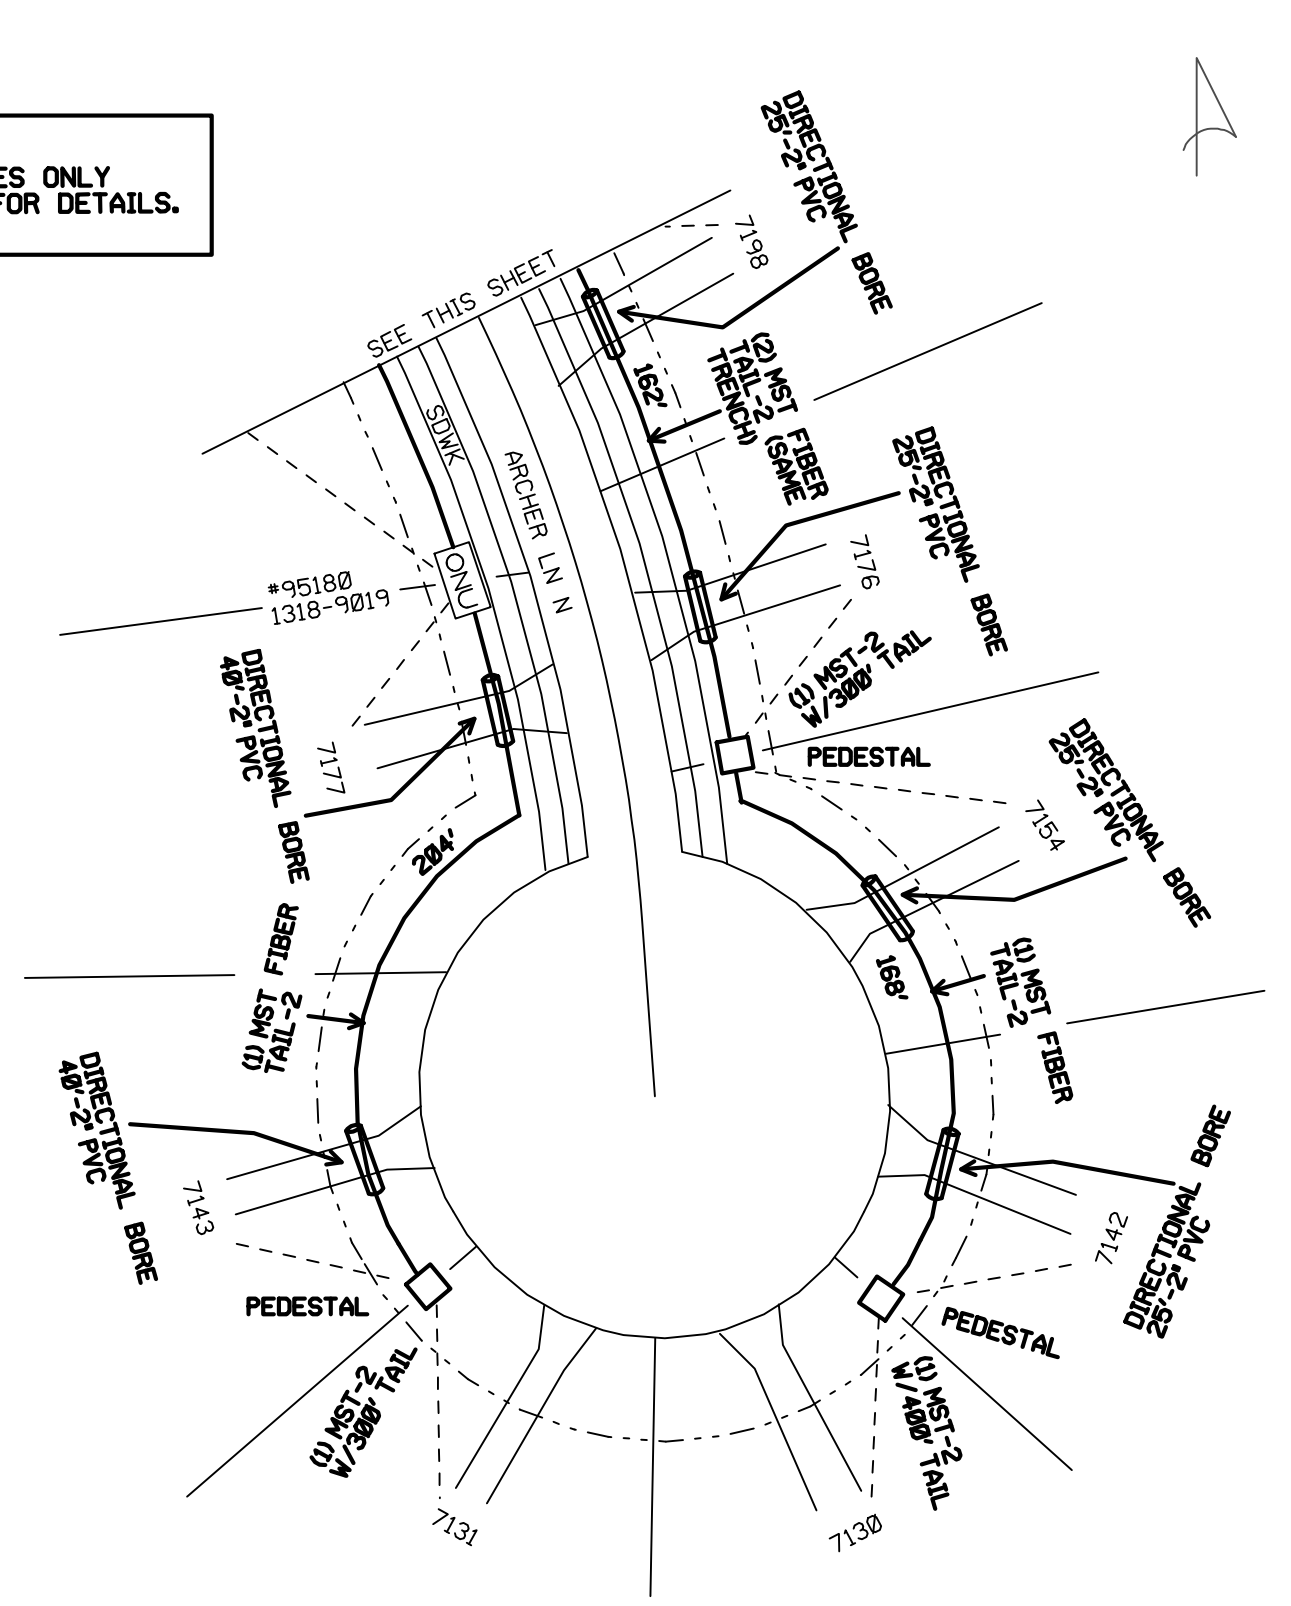

NOTE:
FOR CONSTRUCTION PURPOSES ONLY
SEE N.013192_ONT PRINTS FOR DETAILS.

Title: MPGVMN-KELLYS BLUFF	Township/Taxcodes: O100	Exchange: MPGVMN	Map:	Engineer: ALFRED CORNELL	Work Order: 013192
Location:	Manager:	CO:	Scale: No Scale	Phone: 407-774-1951	WO Create: 02/04/2016
				Print Date: 02/08/2016	Sheet: 2
					Of: 8

NOTE:
 FOR CONSTRUCTION PURPOSES ONLY
 SEE N.013192_ONT PRINTS FOR DETAILS.

Title: MPGK-KELLYS BLUFF	Township/Taxcode: O100	Exchange: MPGVMN	Map:	Engineer: ALFRED CORNELL	Work Order: 013192
Location:	Manager:	CO:	Scale: No Scale	Phone: 407-774-1951	WD Create: 02/04/2016
				Print Date: 02/08/2016	Sheet: 3 Of: 8

NOTE:
 FOR CONSTRUCTION PURPOSES ONLY
 SEE N.013192_ONT PRINTS FOR DETAILS.

Title: MPGK-KELLYS BLUFF	Township/Taxcodes: O100	Exchange: MPGVMN	Map:	Engineer: ALFRED CORNELL	Work Order: 013192
Location:	Manager:	CO:	Scale: No Scale	Phone: 407-774-1951	WO Create: 02/04/2016
				Print Date: 02/08/2016	Sheet: 4
					Of: 8