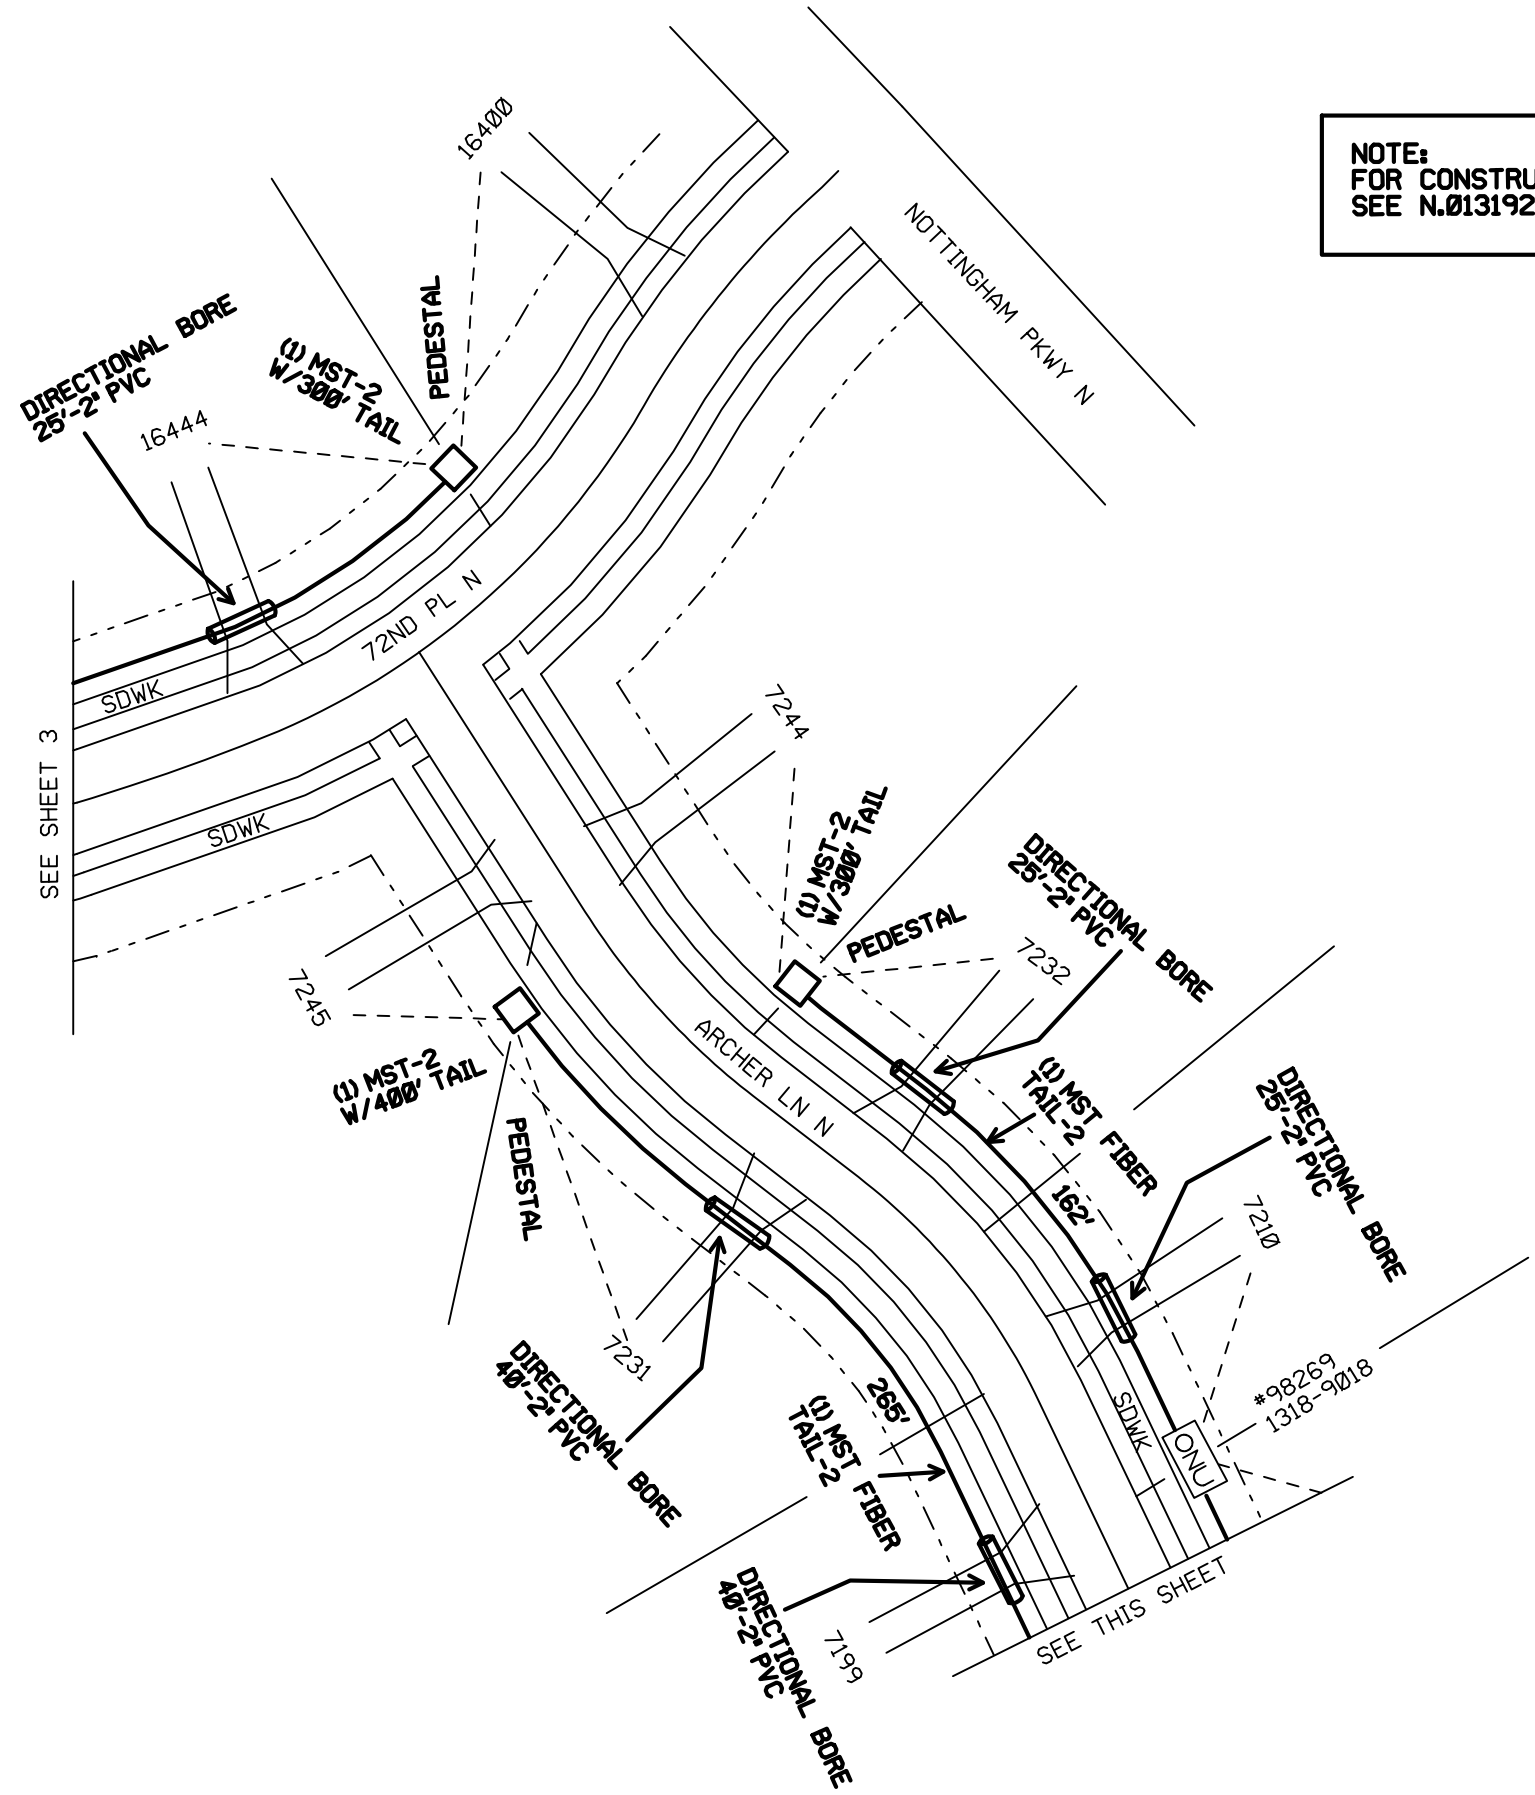

NOTE:
FOR CONSTRUCTION PURPOSES ONLY
SEE N.013192_ONT PRINTS FOR DETAILS.

Title: MPGK-KELLYS BLUFF	Township/Taxcodes: O100	Exchange: MPGVMN	Map:	Engineer: ALFRED CORNELL	Work Order: 013192
Location:	Manager:	CO:	Scale: No Scale	Phone: 407-774-1951	WO Create: 02/04/2016
				Print Date: 02/08/2016	Sheet: 4
					Of: 8