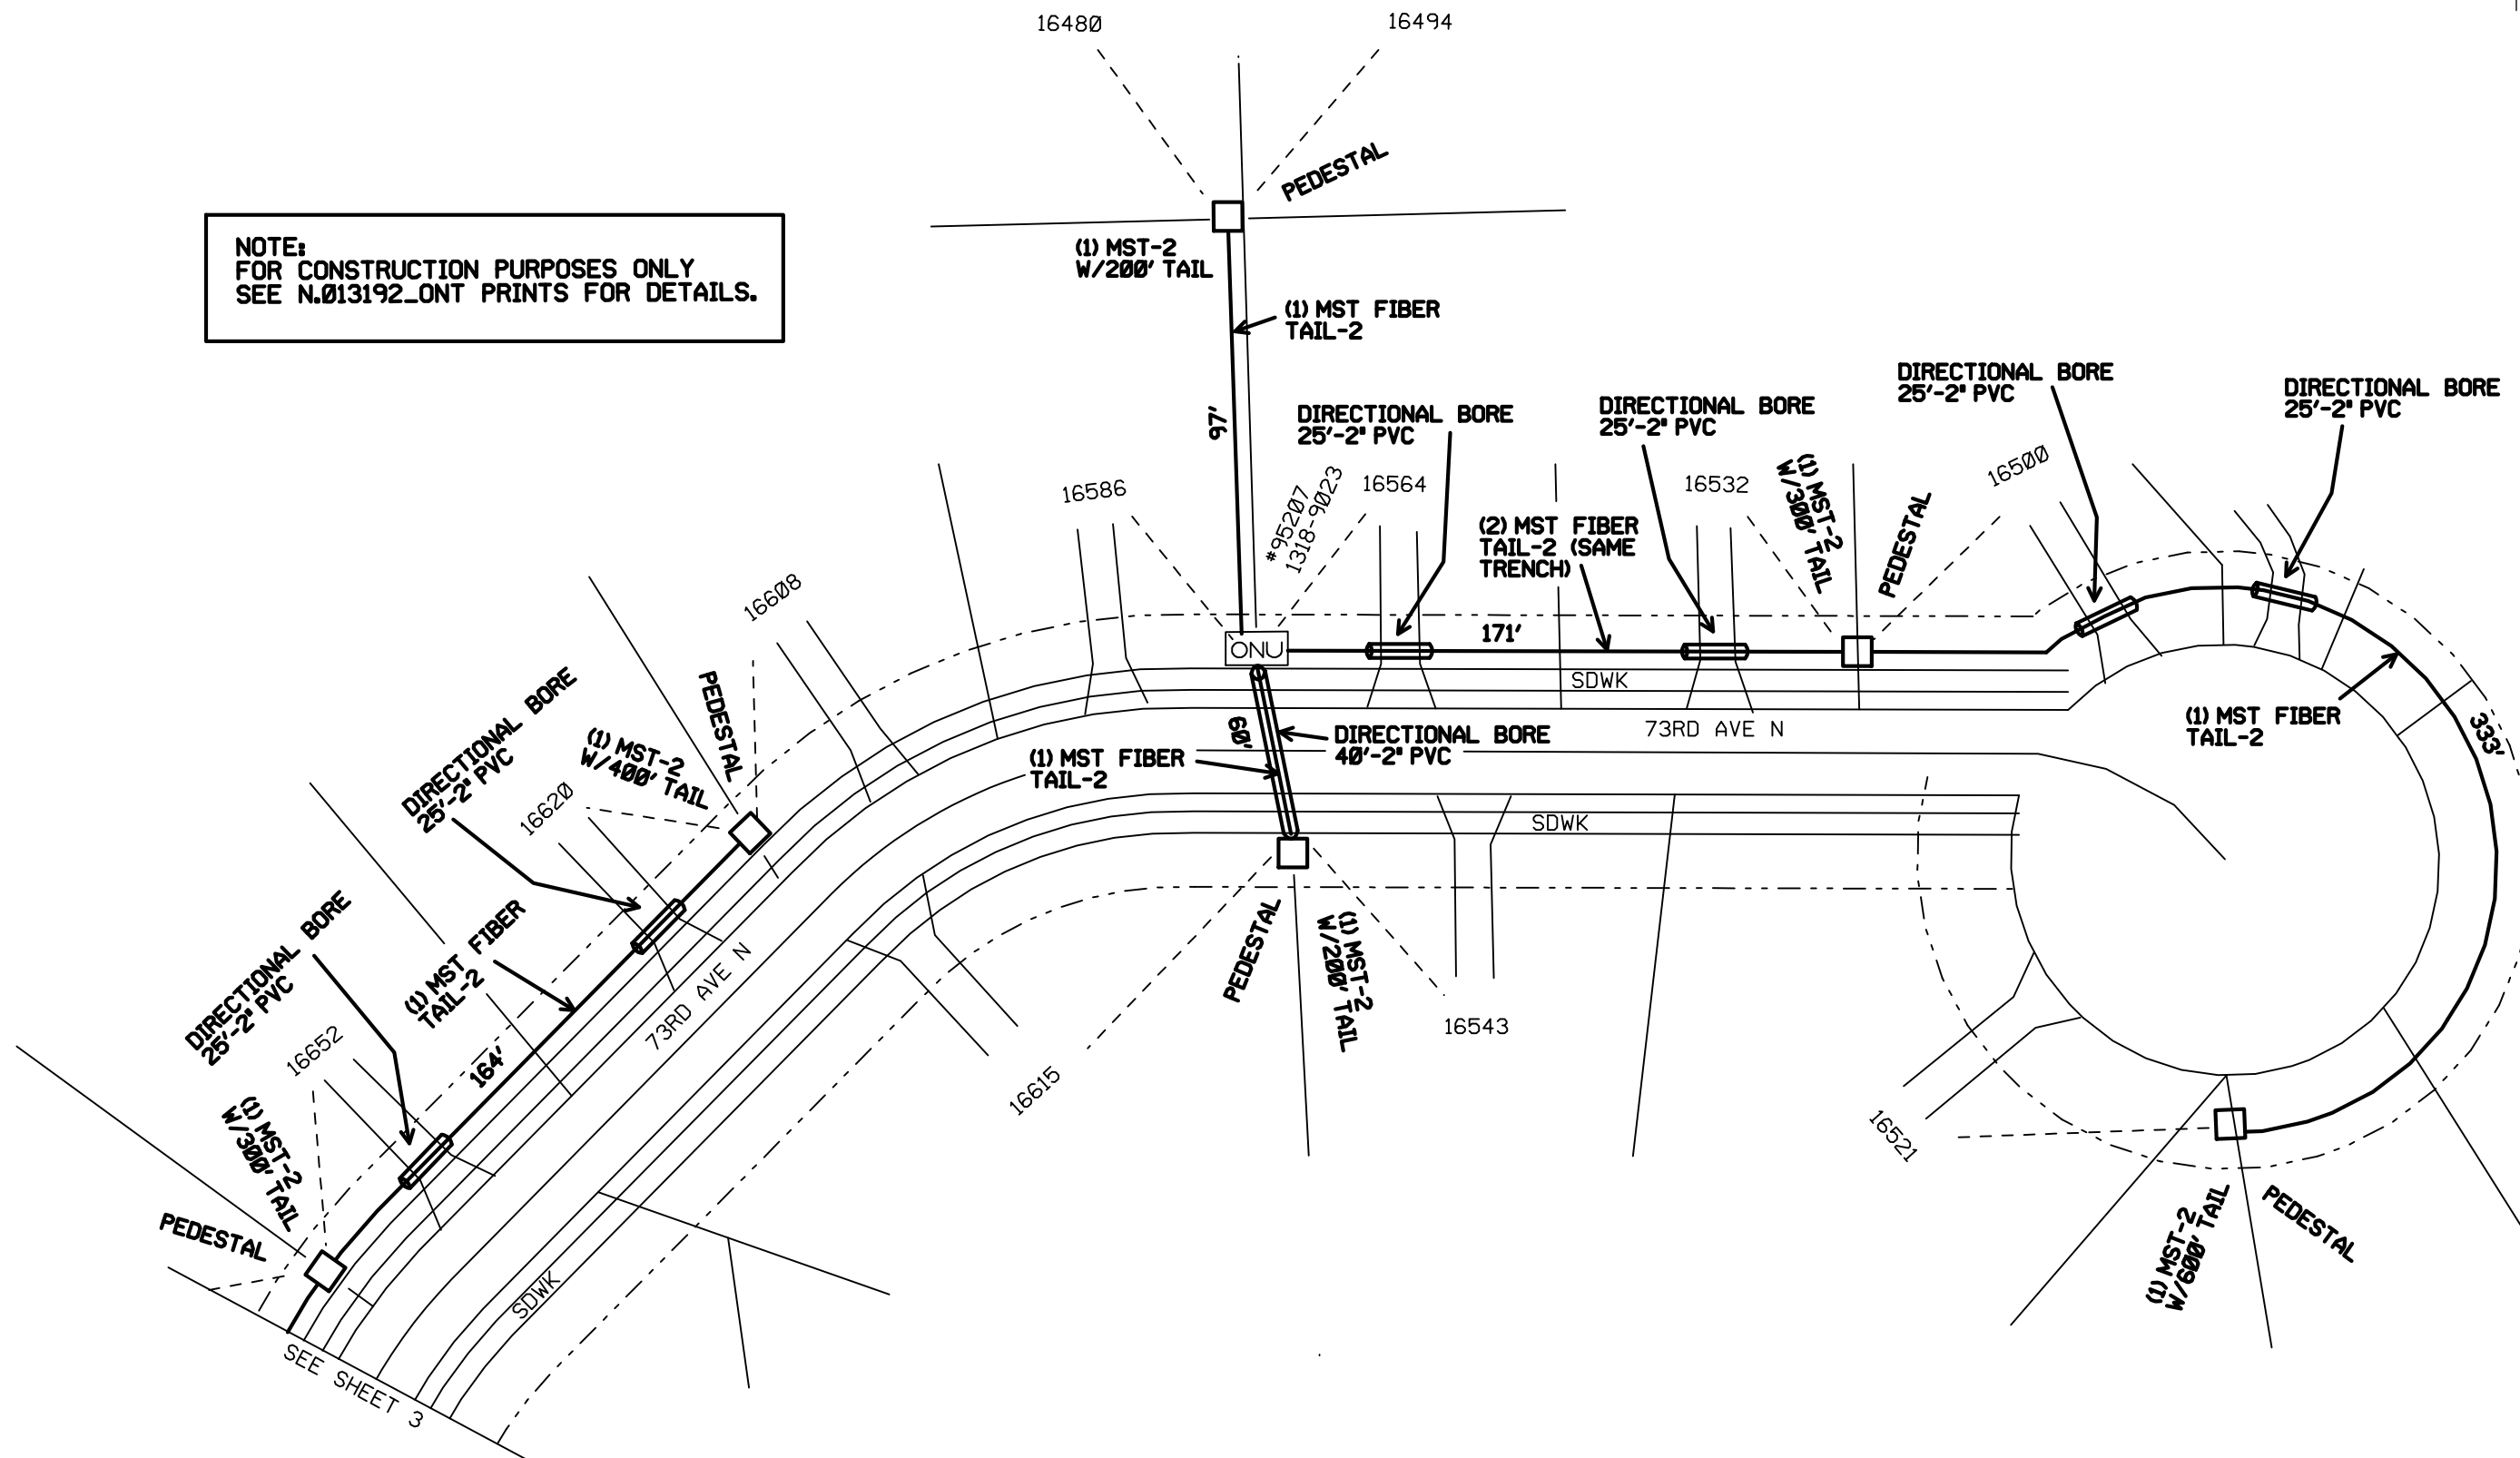

Title: MPGVM-KELLYS BLUFF	Township/Taxcode: 0100	Exchange: MPGVMN	Map:	Engineer: ALFRED CORNELL	Work Order: 013192
Location:	Manager:	CO:	Scale: No Scale	Phone: 407-774-1951	WD Create: 02/04/2016
				Print Date: 02/08/2016	Sheet: 1 Of: 8

NOTE:
FOR CONSTRUCTION PURPOSES ONLY
SEE N.013192_ONT PRINTS FOR DETAILS.

Title: MPGVMN-KELLYS BLUFF	Township/Taxcodes: O100	Exchange: MPGVMN	Map:	Engineer: ALFRED CORNELL	Work Order: 013192
Location:	Manager:	CO:	Scale: No Scale	Phone: 407-774-1951	WO Create: 02/04/2016
				Print Date: 02/08/2016	Sheet: 2
					Of: 8

NOTE:
 FOR CONSTRUCTION PURPOSES ONLY
 SEE N.013192_ONT PRINTS FOR DETAILS.

Title: MPGK-KELLYS BLUFF	Township/Taxcode: O100	Exchange: MPGVMN	Map:	Engineer: ALFRED CORNELL	Work Order: 013192
Location:	Manager:	CO:	Scale: No Scale	Phone: 407-774-1951	WD Create: 02/04/2016
				Print Date: 02/08/2016	Sheet: 3 Of: 8

NOTE:
 FOR CONSTRUCTION PURPOSES ONLY
 SEE N.013192_ONT PRINTS FOR DETAILS.

Title: MPGK-KELLYS BLUFF	Township/Taxcodes: O100	Exchange: MPGVMN	Map:	Engineer: ALFRED CORNELL	Work Order: 013192
Location:	Manager:	CO:	Scale: No Scale	Phone: 407-774-1951	WO Create: 02/04/2016
				Print Date: 02/08/2016	Sheet: 4
					Of: 8