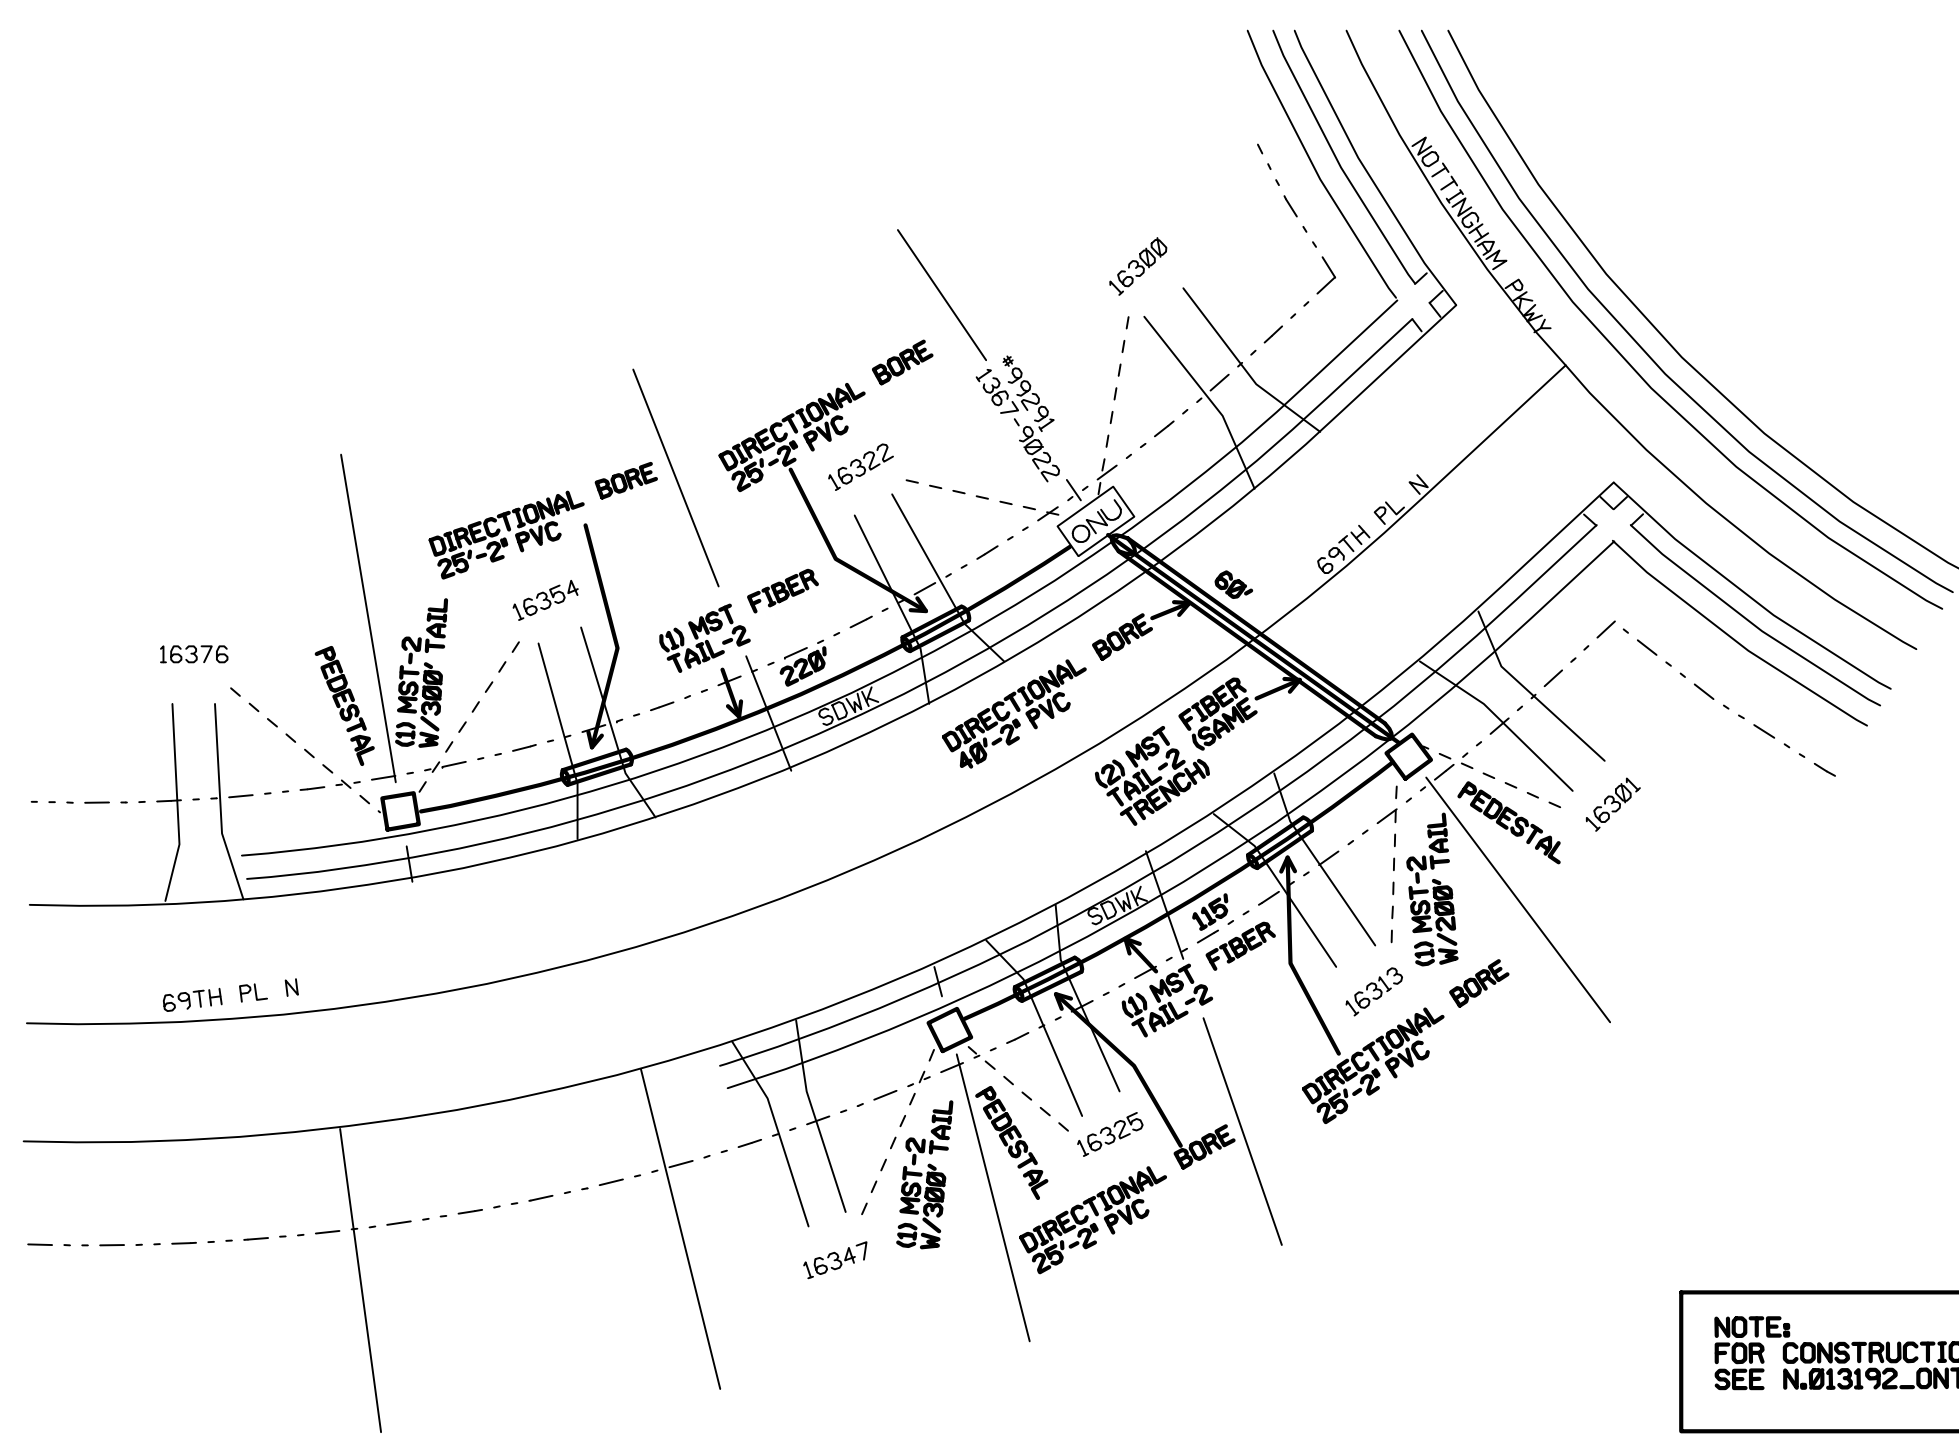

NOTE:
FOR CONSTRUCTION PURPOSES ONLY
SEE N.013192_ONT PRINTS FOR DETAILS.

Title: MPGK-KELLYS BLUFF	Township/Taxcode: O100	Exchange: MPGVMN	Map:	Engineer: ALFRED CORNELL	Work Order: 013192
Location:	Manager:	CO:	Scale: No Scale	Phone: 407-774-1951	WD Create: 02/04/2016
				Print Date: 02/08/2016	Sheet: 7 of 8