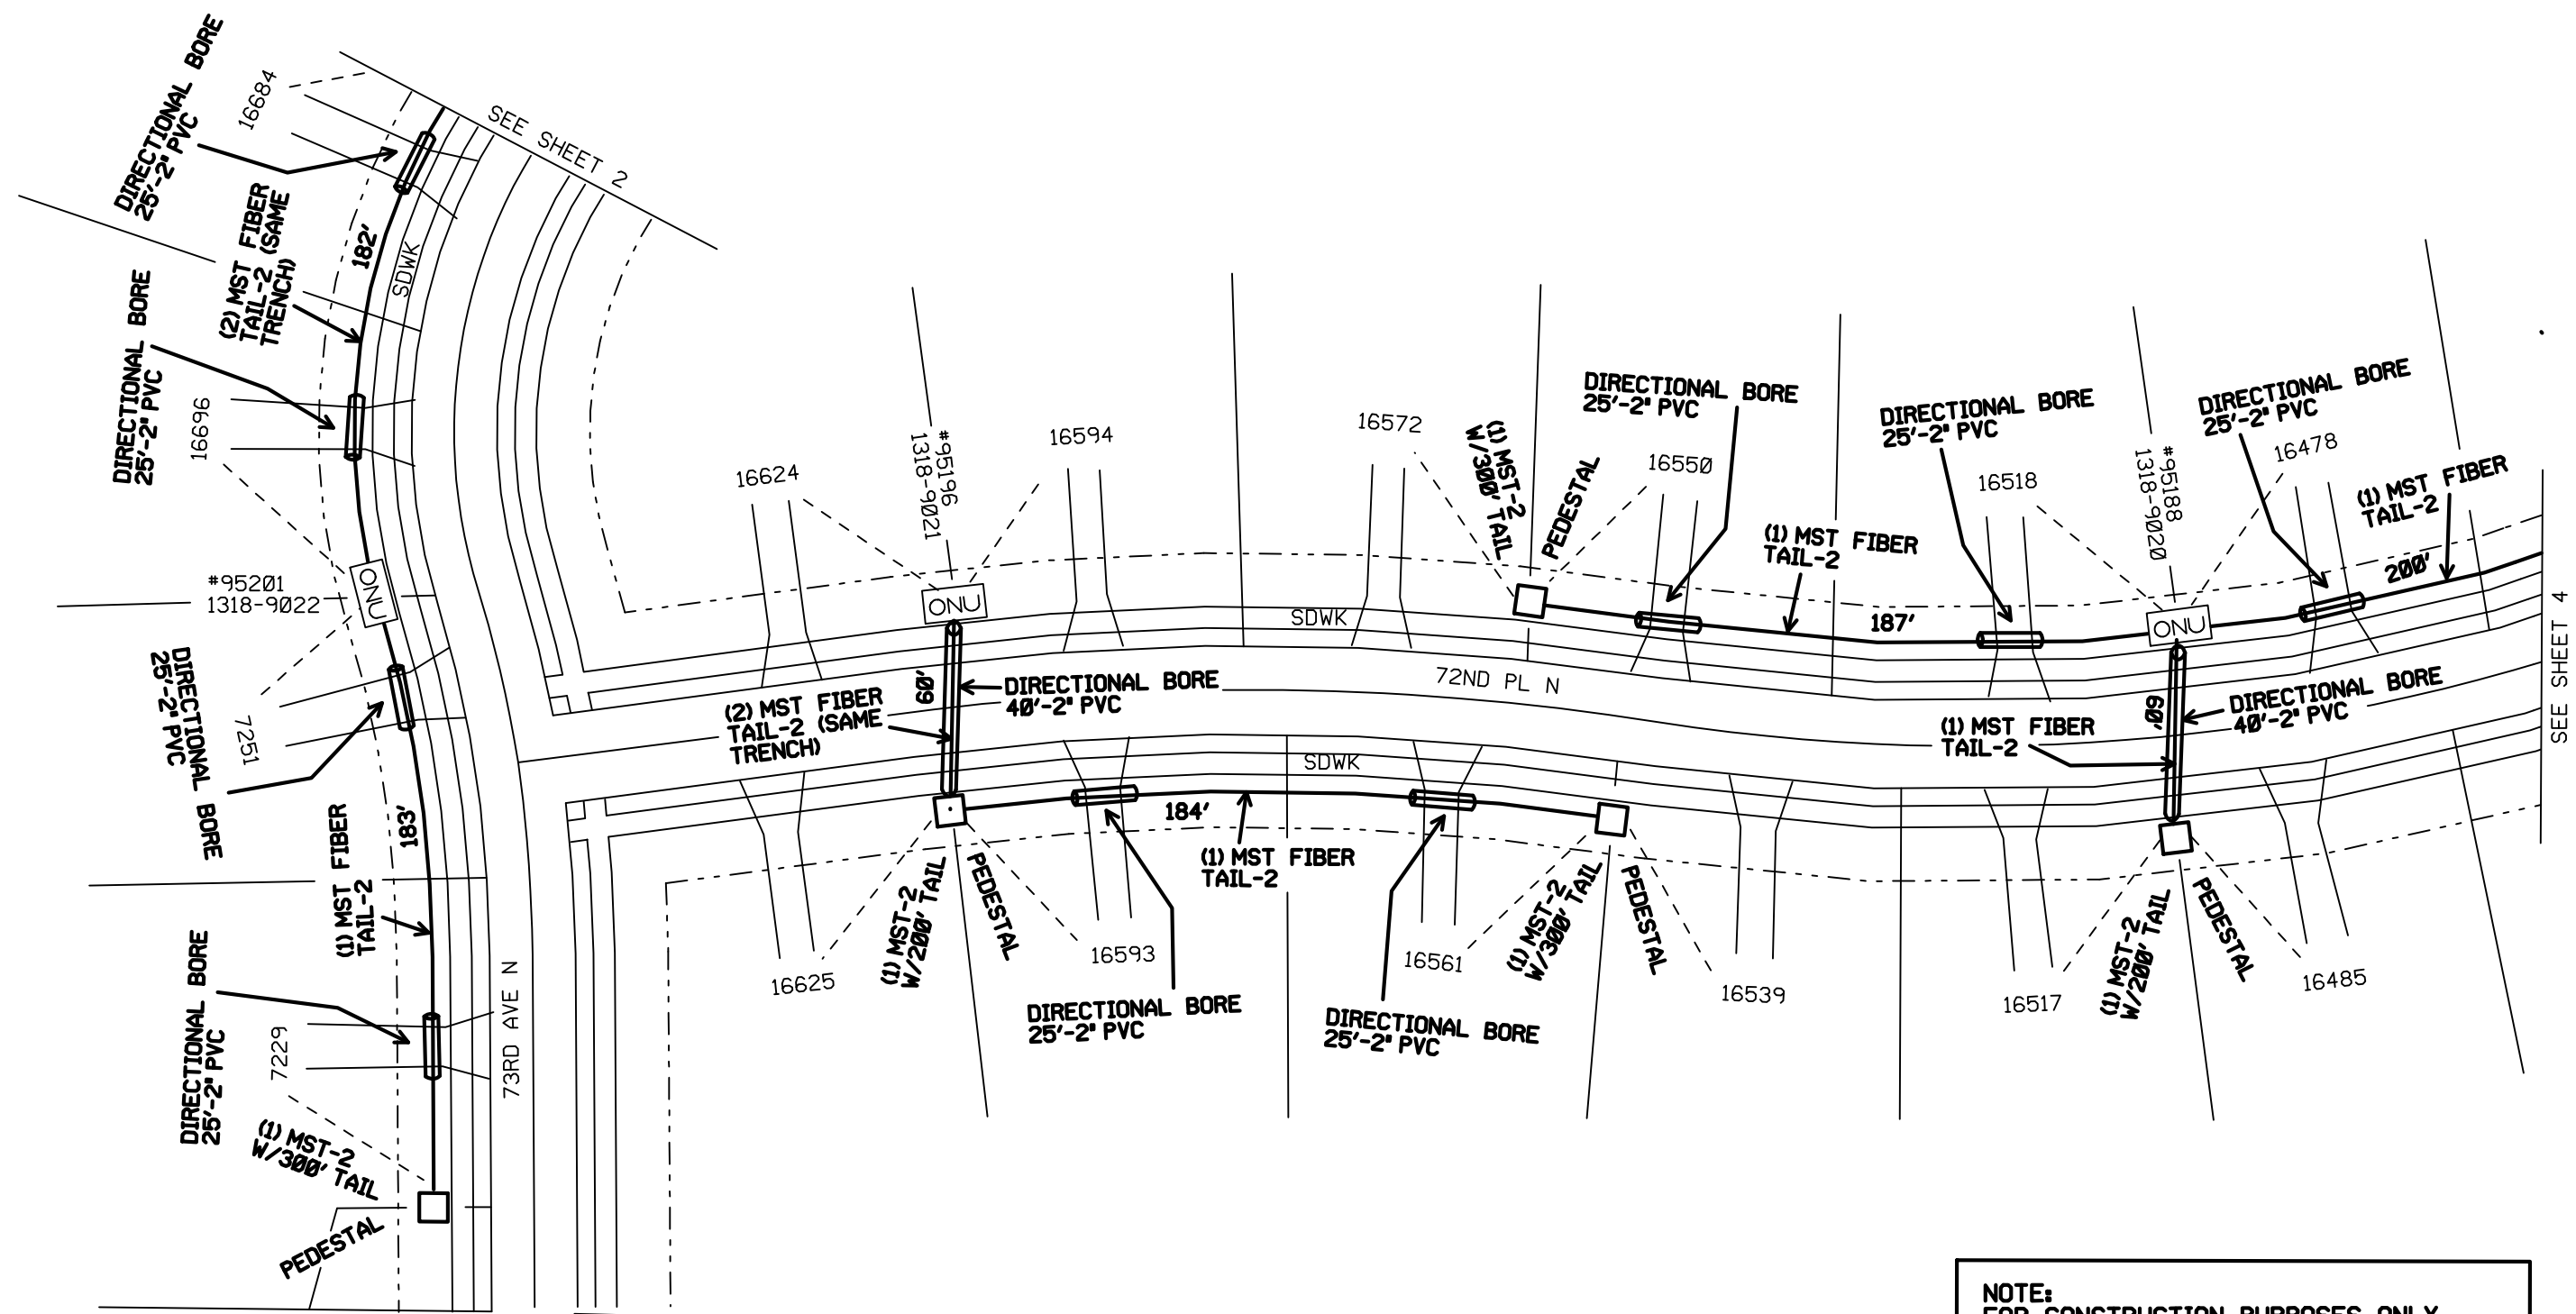

Title: MPGVM-KELLYS BLUFF	Township/Taxcode: 0100	Exchange: MPGVMN	Map:	Engineer: ALFRED CORNELL	Work Order: 013192
Location:	Manager:	CO:	Scale: No Scale	Phone: 407-774-1951	WD Create: 02/04/2016
				Print Date: 02/08/2016	Sheet: 1 Of: 8

NOTE:
FOR CONSTRUCTION PURPOSES ONLY
SEE N.013192_ONT PRINTS FOR DETAILS.

Title: MPGVMN-KELLYS BLUFF	Township/Taxcodes: O100	Exchange: MPGVMN	Map:	Engineer: ALFRED CORNELL	Work Order: 013192
Location:	Manager:	CO:	Scale: No Scale	Phone: 407-774-1951	WO Create: 02/04/2016
				Print Date: 02/08/2016	Sheet: 2
					Of: 8

NOTE:
 FOR CONSTRUCTION PURPOSES ONLY
 SEE N.013192_ONT PRINTS FOR DETAILS.

Title: MPGK-KELLYS BLUFF	Township/Taxcode: O100	Exchange: MPGVMN	Map:	Engineer: ALFRED CORNELL	Work Order: 013192
Location:	Manager:	CO:	Scale: No Scale	Phone: 407-774-1951	WD Create: 02/04/2016
				Print Date: 02/08/2016	Sheet: 3 Of: 8

NOTE:
 FOR CONSTRUCTION PURPOSES ONLY
 SEE N.013192_ONT PRINTS FOR DETAILS.

Title: MPGK-KELLYS BLUFF	Township/Taxcodes: O100	Exchange: MPGVMN	Map:	Engineer: ALFRED CORNELL	Work Order: 013192
Location:	Manager:	CO:	Scale: No Scale	Phone: 407-774-1951	WO Create: 02/04/2016
				Print Date: 02/08/2016	Sheet: 4
					Of: 8