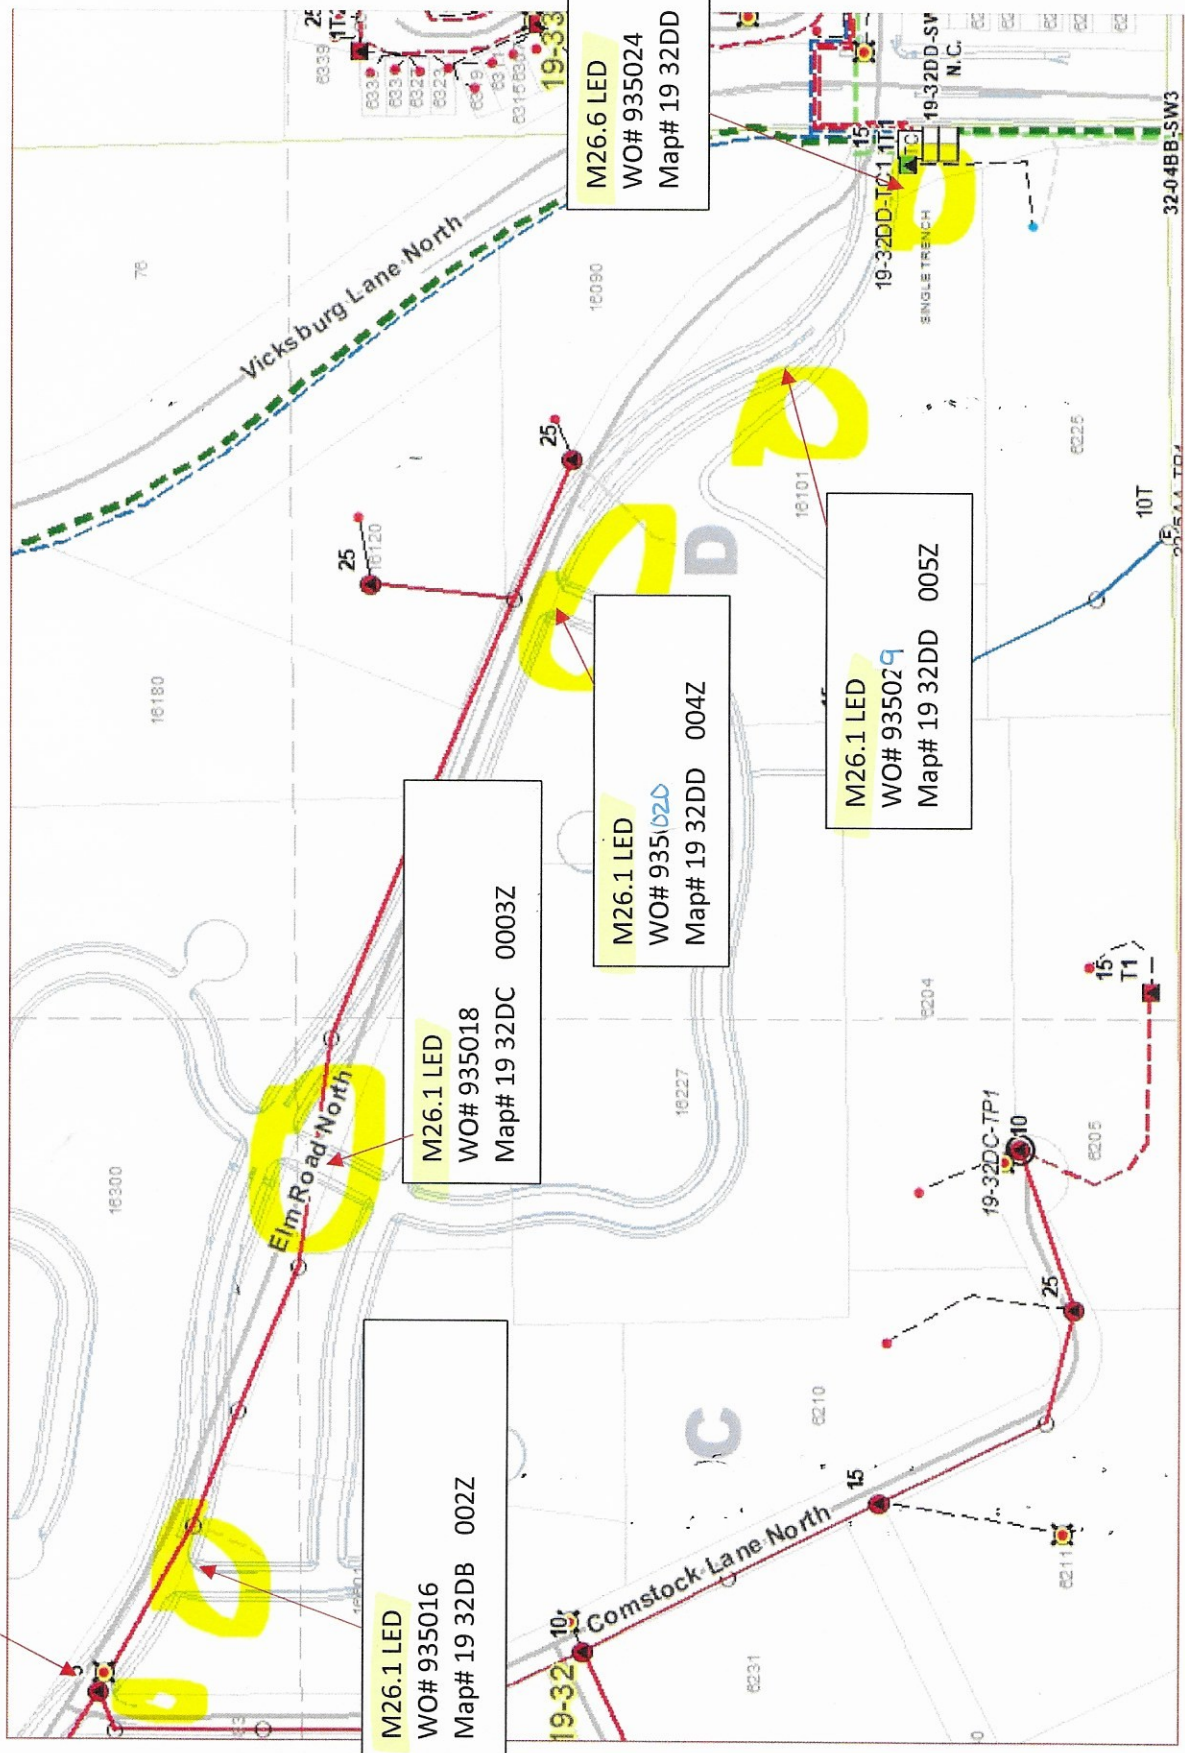

Elm Road N.

M26.1 LED
WO# 935015
Map# 19 32DB 001Z

M26.1 LED
WO# 935016
Map# 19 32DB 002Z

M26.1 LED
WO# 935018
Map# 19 32DC 0003Z

M26.1 LED
WO# 935024
Map# 19 32DD 004Z

M26.1 LED
WO# 935029
Map# 19 32DD 005Z

M26.6 LED
WO# 935024
Map# 19 32DD 006Z