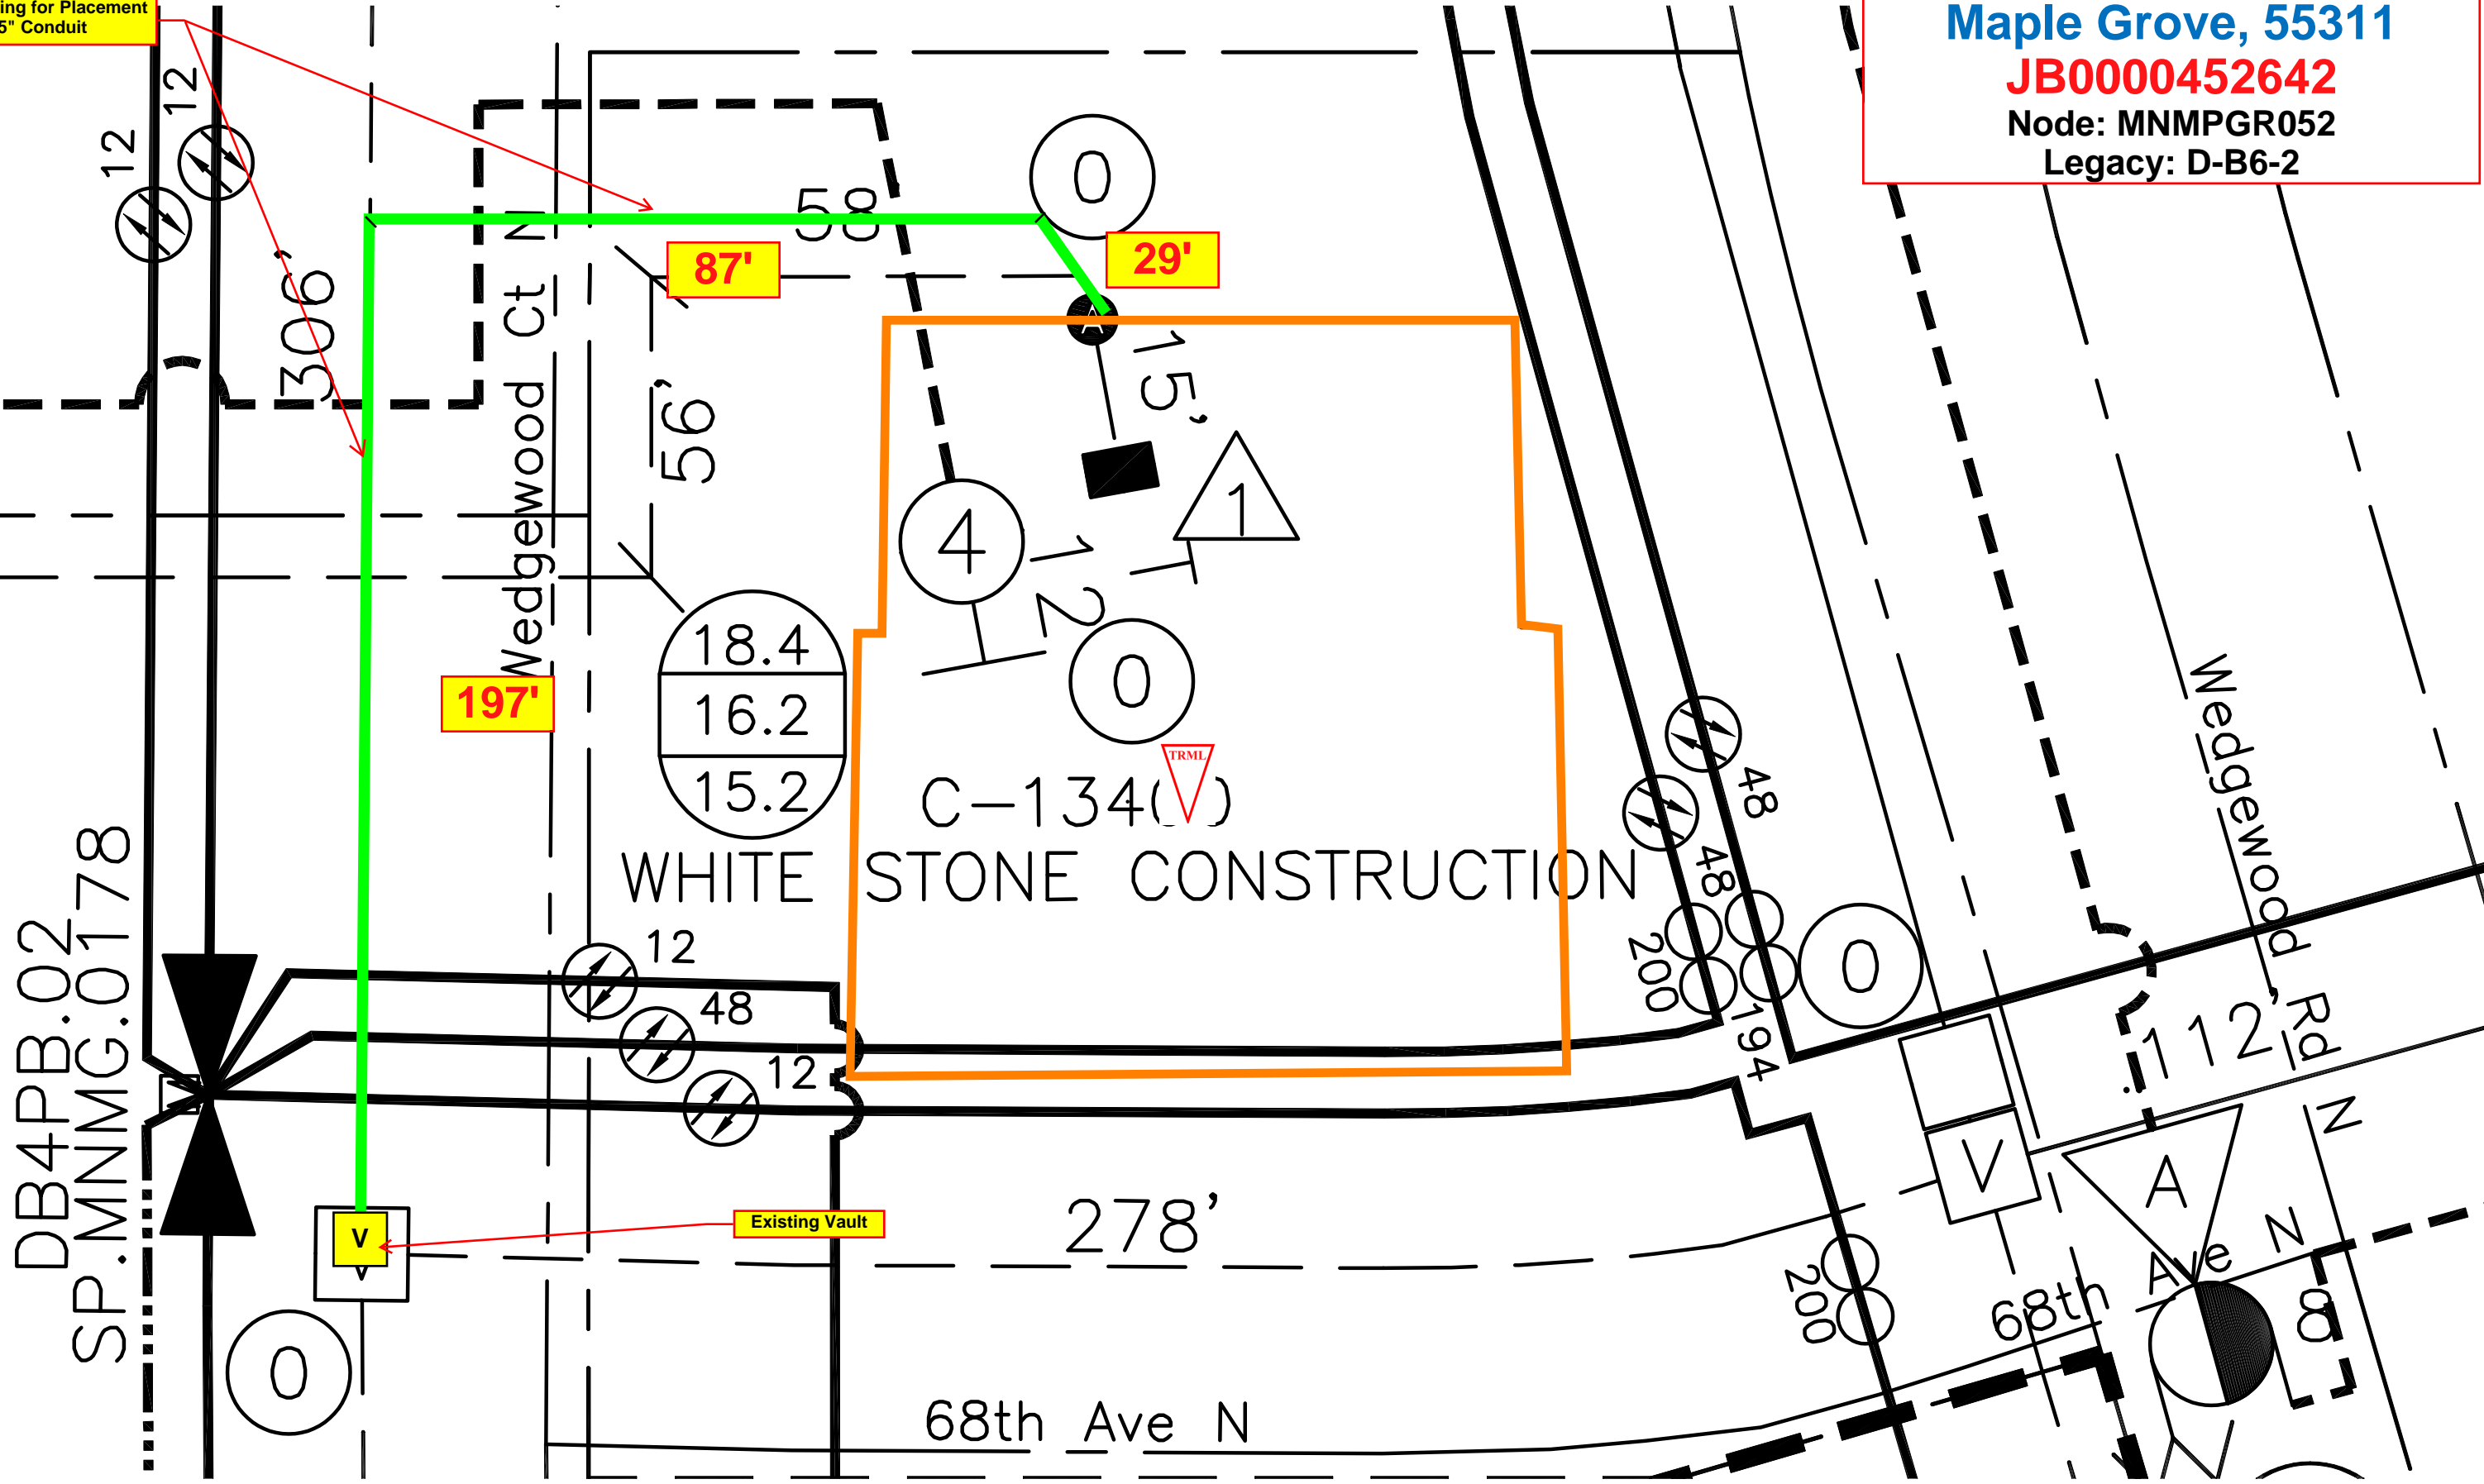

Embroidery Library
13400 68th Ave N
Maple Grove, 55311

JB0000452642

Node: MNMPGR052

Legacy: D-B6-2

Directional Drilling for Placement
of (1) 1.5" Conduit

DB4PB.02
SP.MNMG.0178

197'

18.4
16.2
15.2

87'

29'

278'

68th Ave N

68th Ave N

Wedgewood Rd

Wedgewood Ct N

Existing Vault

C-134()
WHITE STONE CONSTRUCTION

12

12

306'

12

48

12

15'

12

48

48

200

194

200