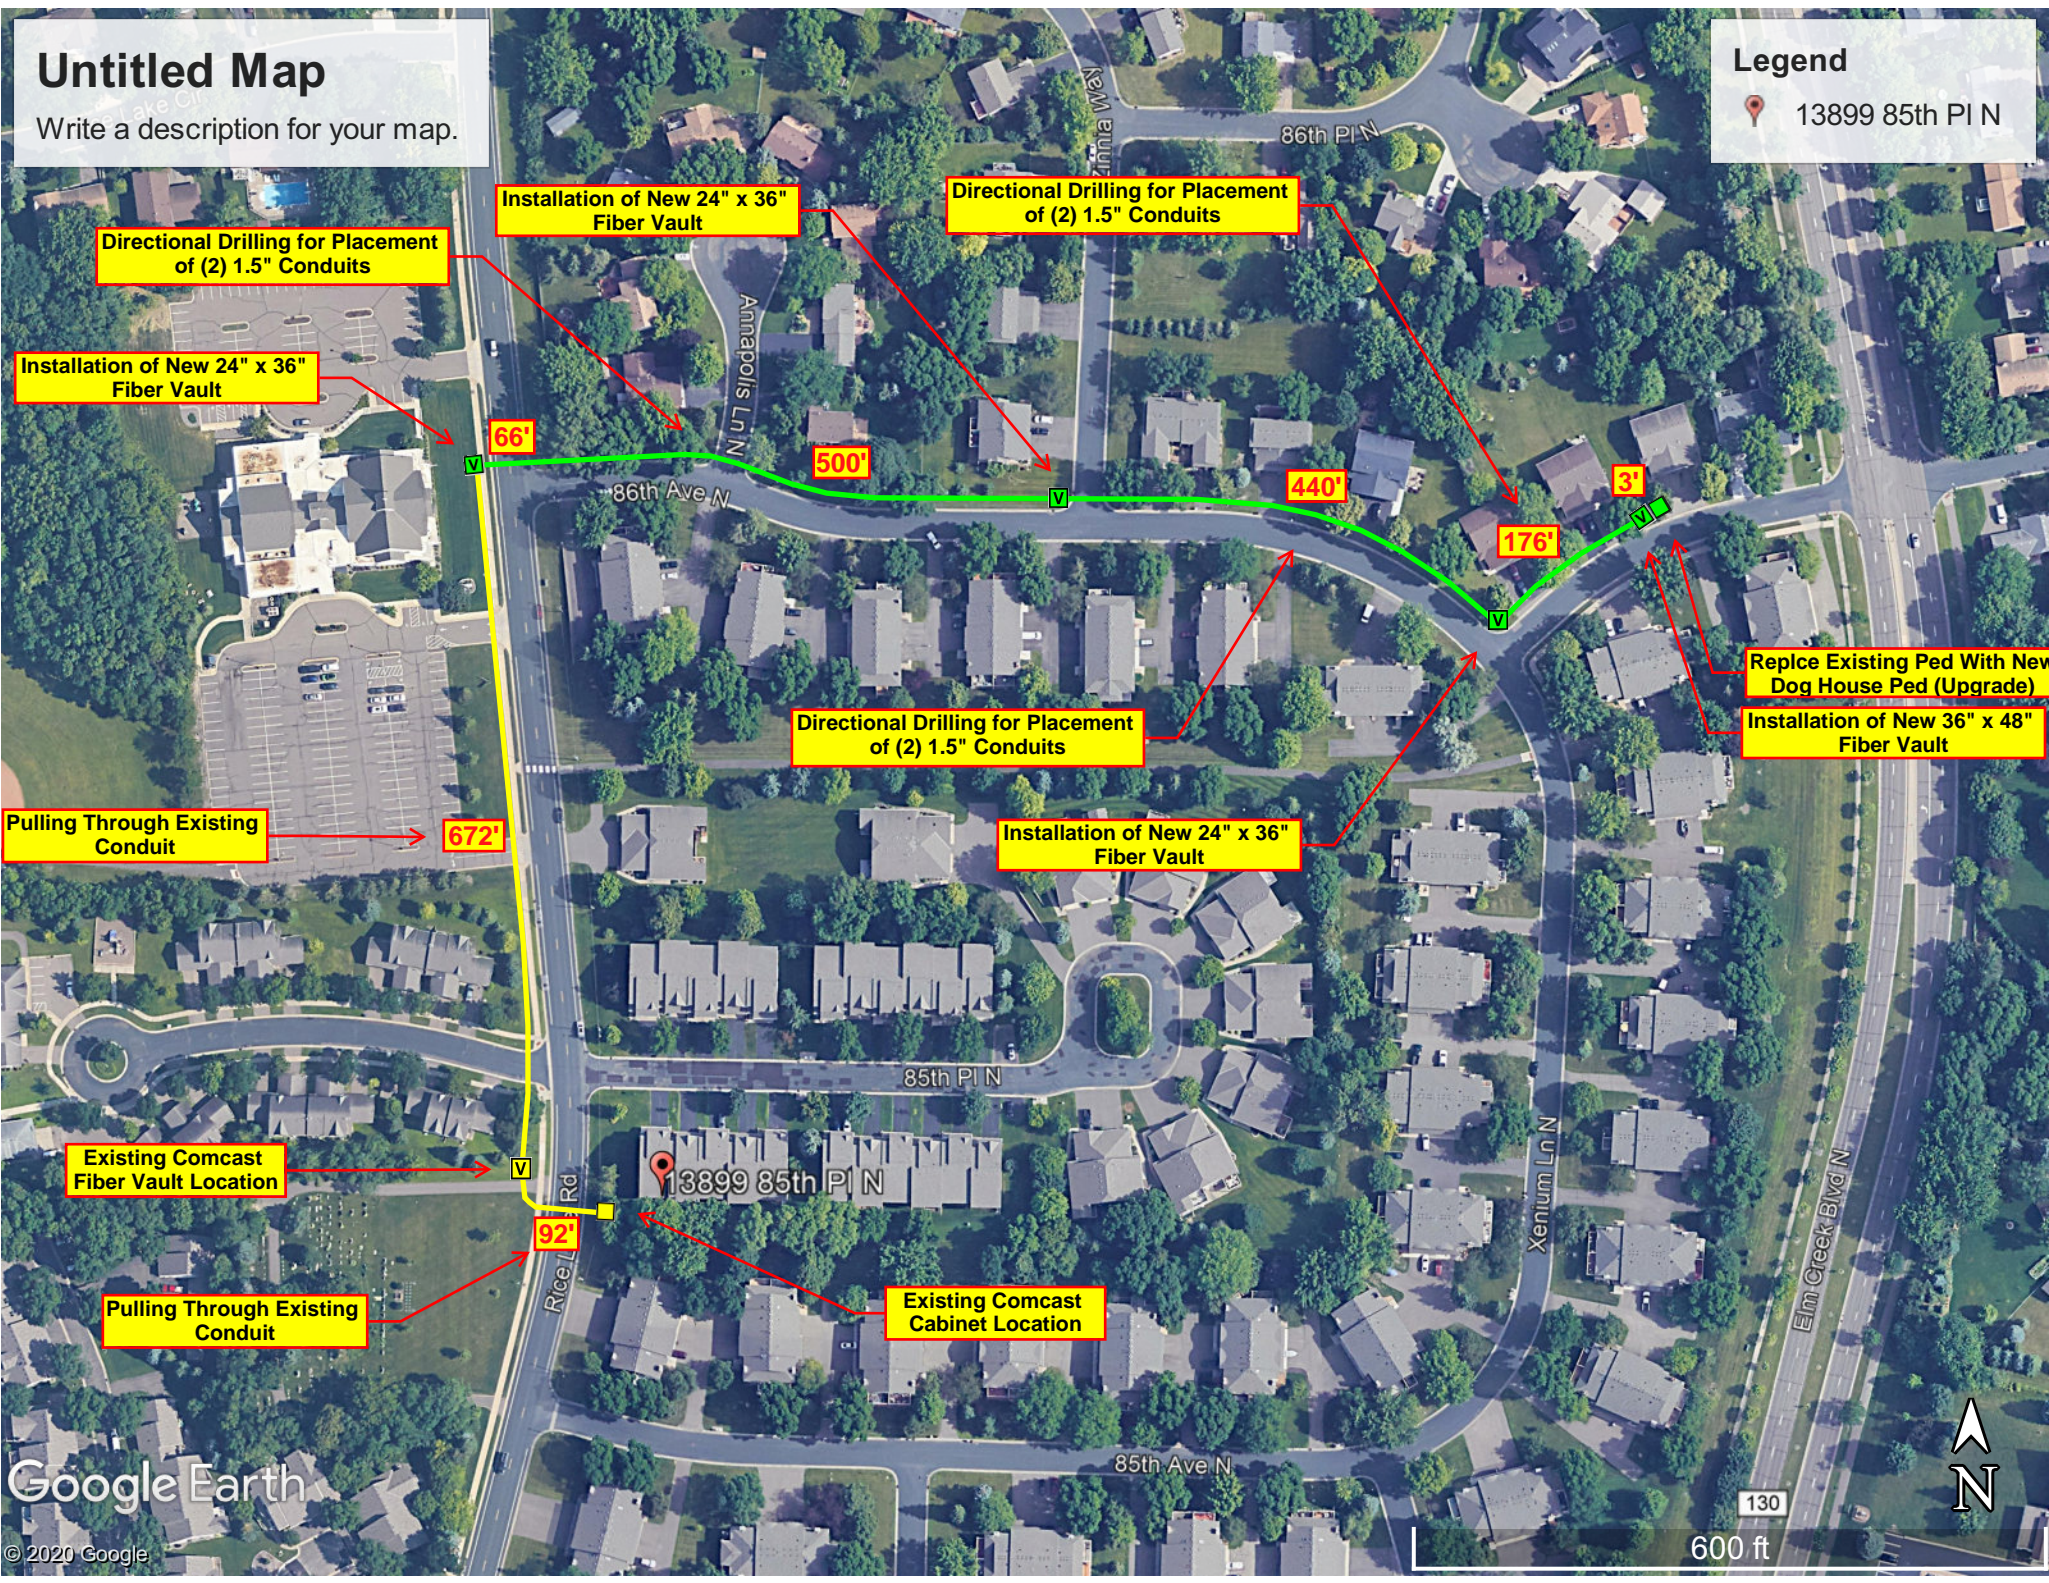

Untitled Map

Write a description for your map.

Legend

 13899 85th Pl N

Google Earth

© 2020 Google

130
600 ft