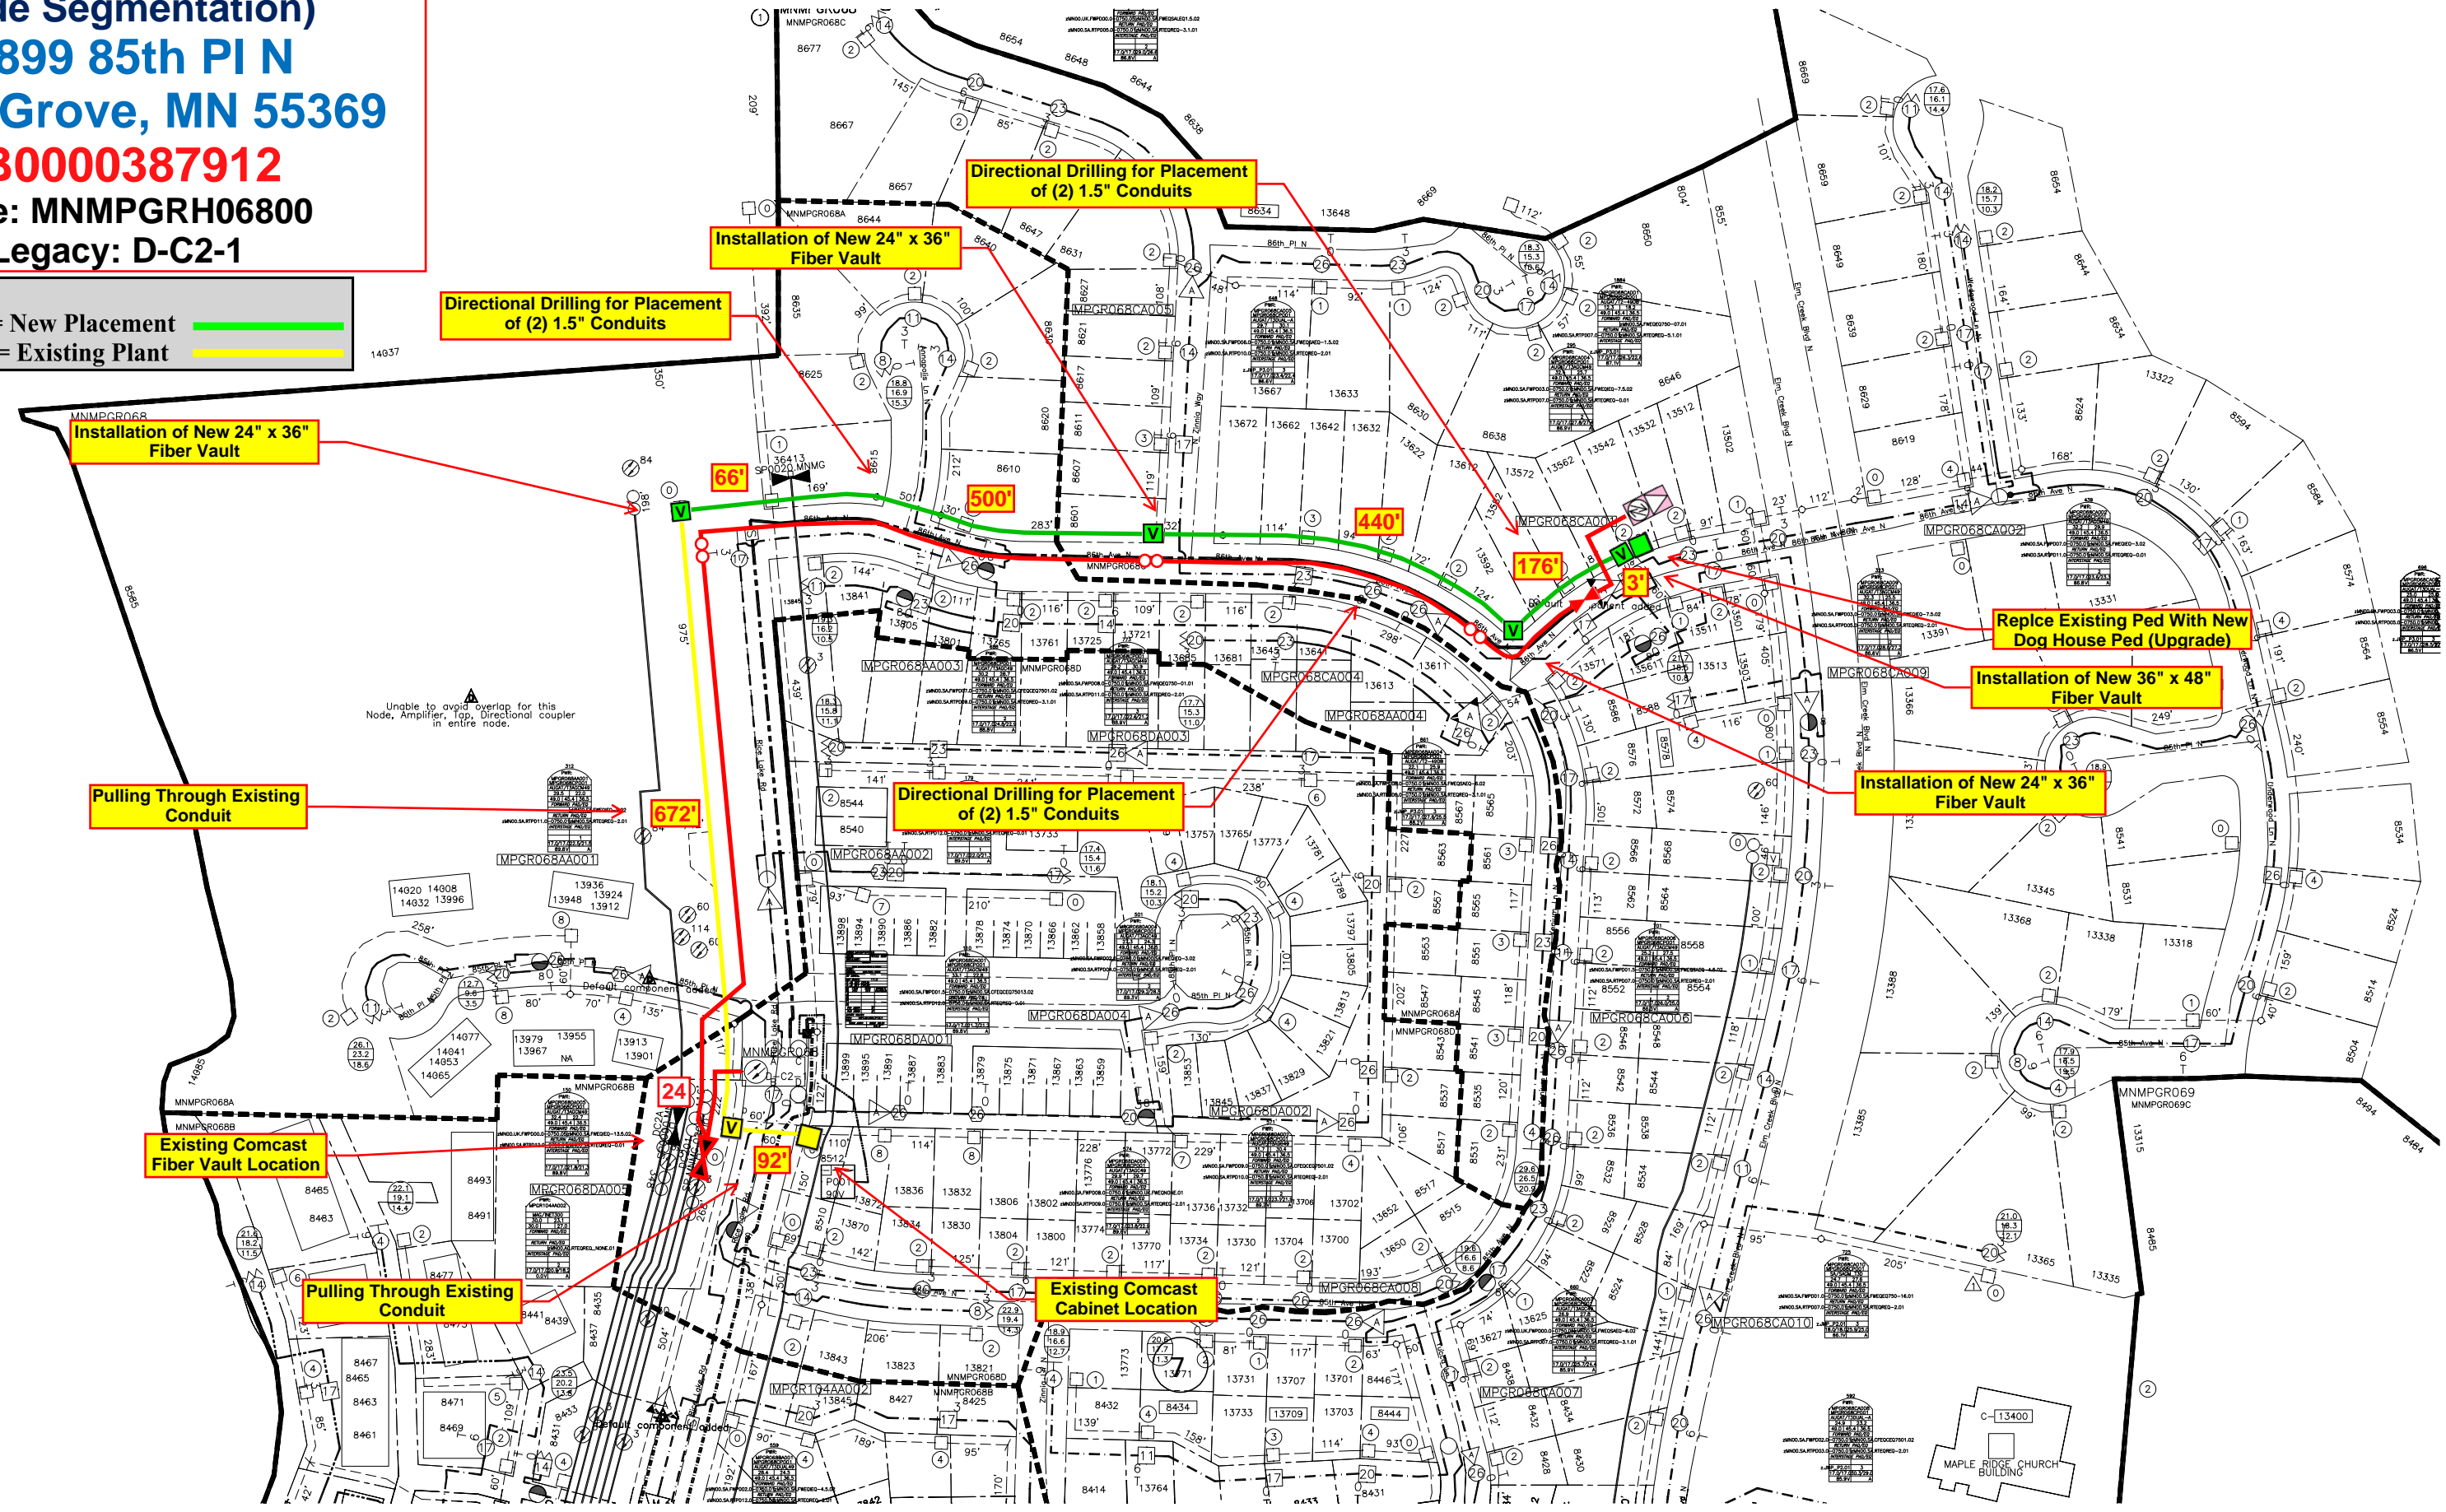

**Maple Grove D-C2-1**  
**(Node Segmentation)**  
**13899 85th PI N**  
**Maple Grove, MN 55369**  
**JB0000387912**  
**Node: MNMPGRH06800**  
**Legacy: D-C2-1**

**Key**  
 Green Line = New Placement  
 Yellow Line = Existing Plant

Installation of New 24" x 36" Fiber Vault

Directional Drilling for Placement of (2) 1.5" Conduits

Installation of New 24" x 36" Fiber Vault

Directional Drilling for Placement of (2) 1.5" Conduits

Replace Existing Ped With New Dog House Ped (Upgrade)

Installation of New 36" x 48" Fiber Vault

Installation of New 24" x 36" Fiber Vault

Directional Drilling for Placement of (2) 1.5" Conduits

Pulling Through Existing Conduit

Existing Comcast Fiber Vault Location

Pulling Through Existing Conduit

Existing Comcast Cabinet Location