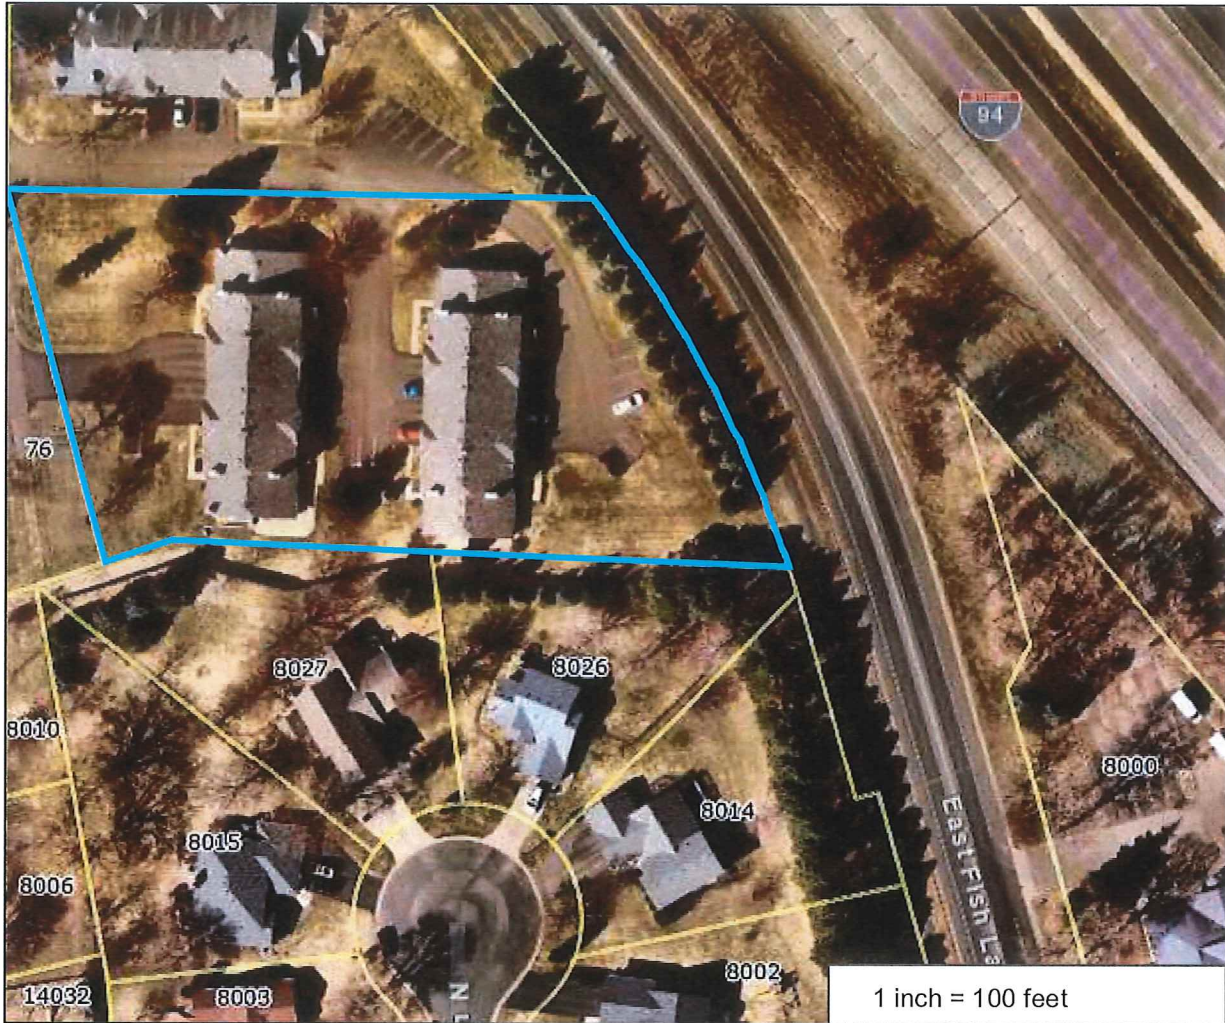

8045 E Fish Lake Rd
M.G.

N

Hennepin County Property Map

Date: 9/1/2020

No results

Comments:

This data (i) is furnished 'AS IS' with no representation as to completeness or accuracy; (ii) is furnished with no warranty of any kind; and (iii) is not suitable for legal, engineering or surveying purposes. Hennepin County shall not be liable for any damage, injury or loss resulting from this data.

COPYRIGHT © HENNEPIN COUNTY 2020