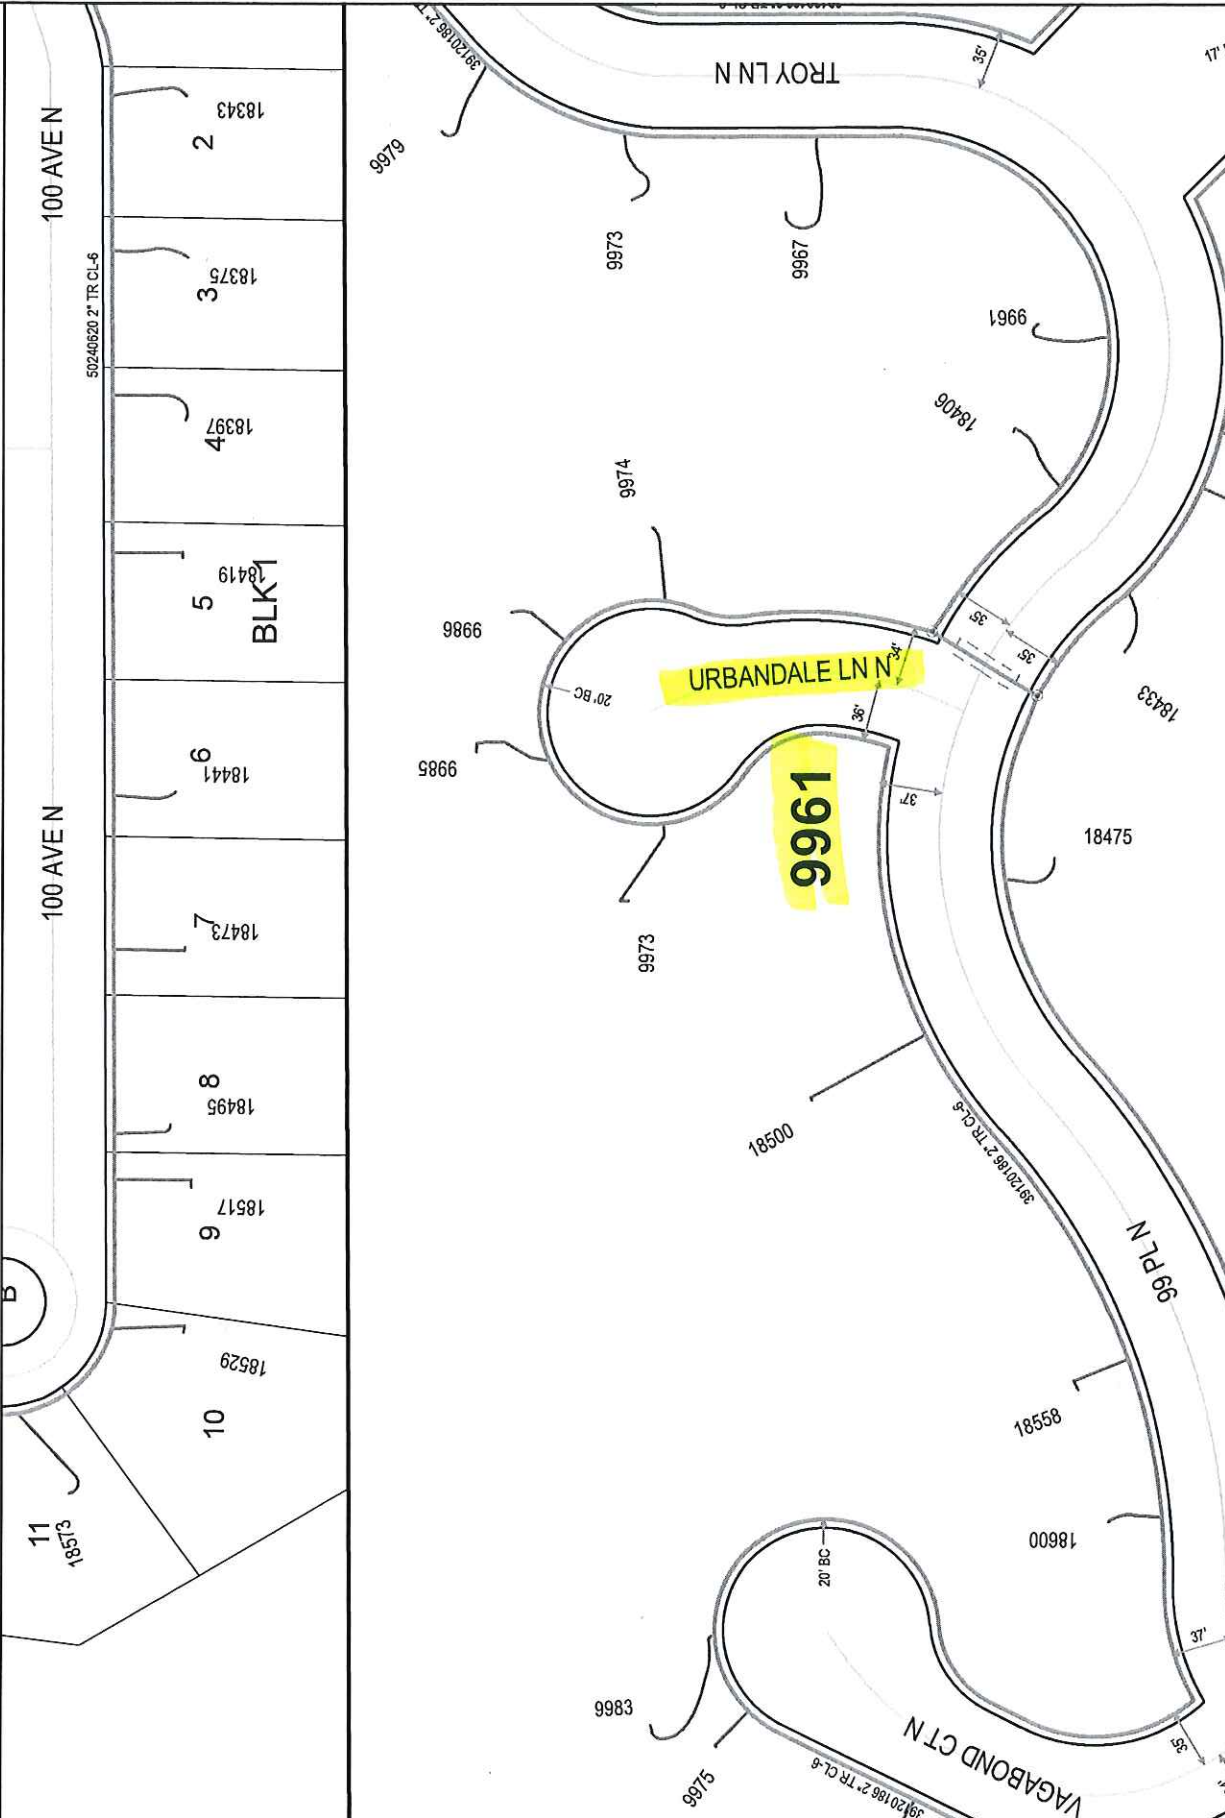

GENERAL LOCATION ONLY. DO NOT USE TO LOCATE FOR EXCAVATION. CALL 1-800-252-1166 FOR ONSITE LOCATIONS AND STAKING.

Plotted by: i929684
Plot Date: 11/8/2016

9961 URBANDALE LN N
MAPLE GROVE, MN

Scale: 1" = 100'
CenterPoint Energy
North