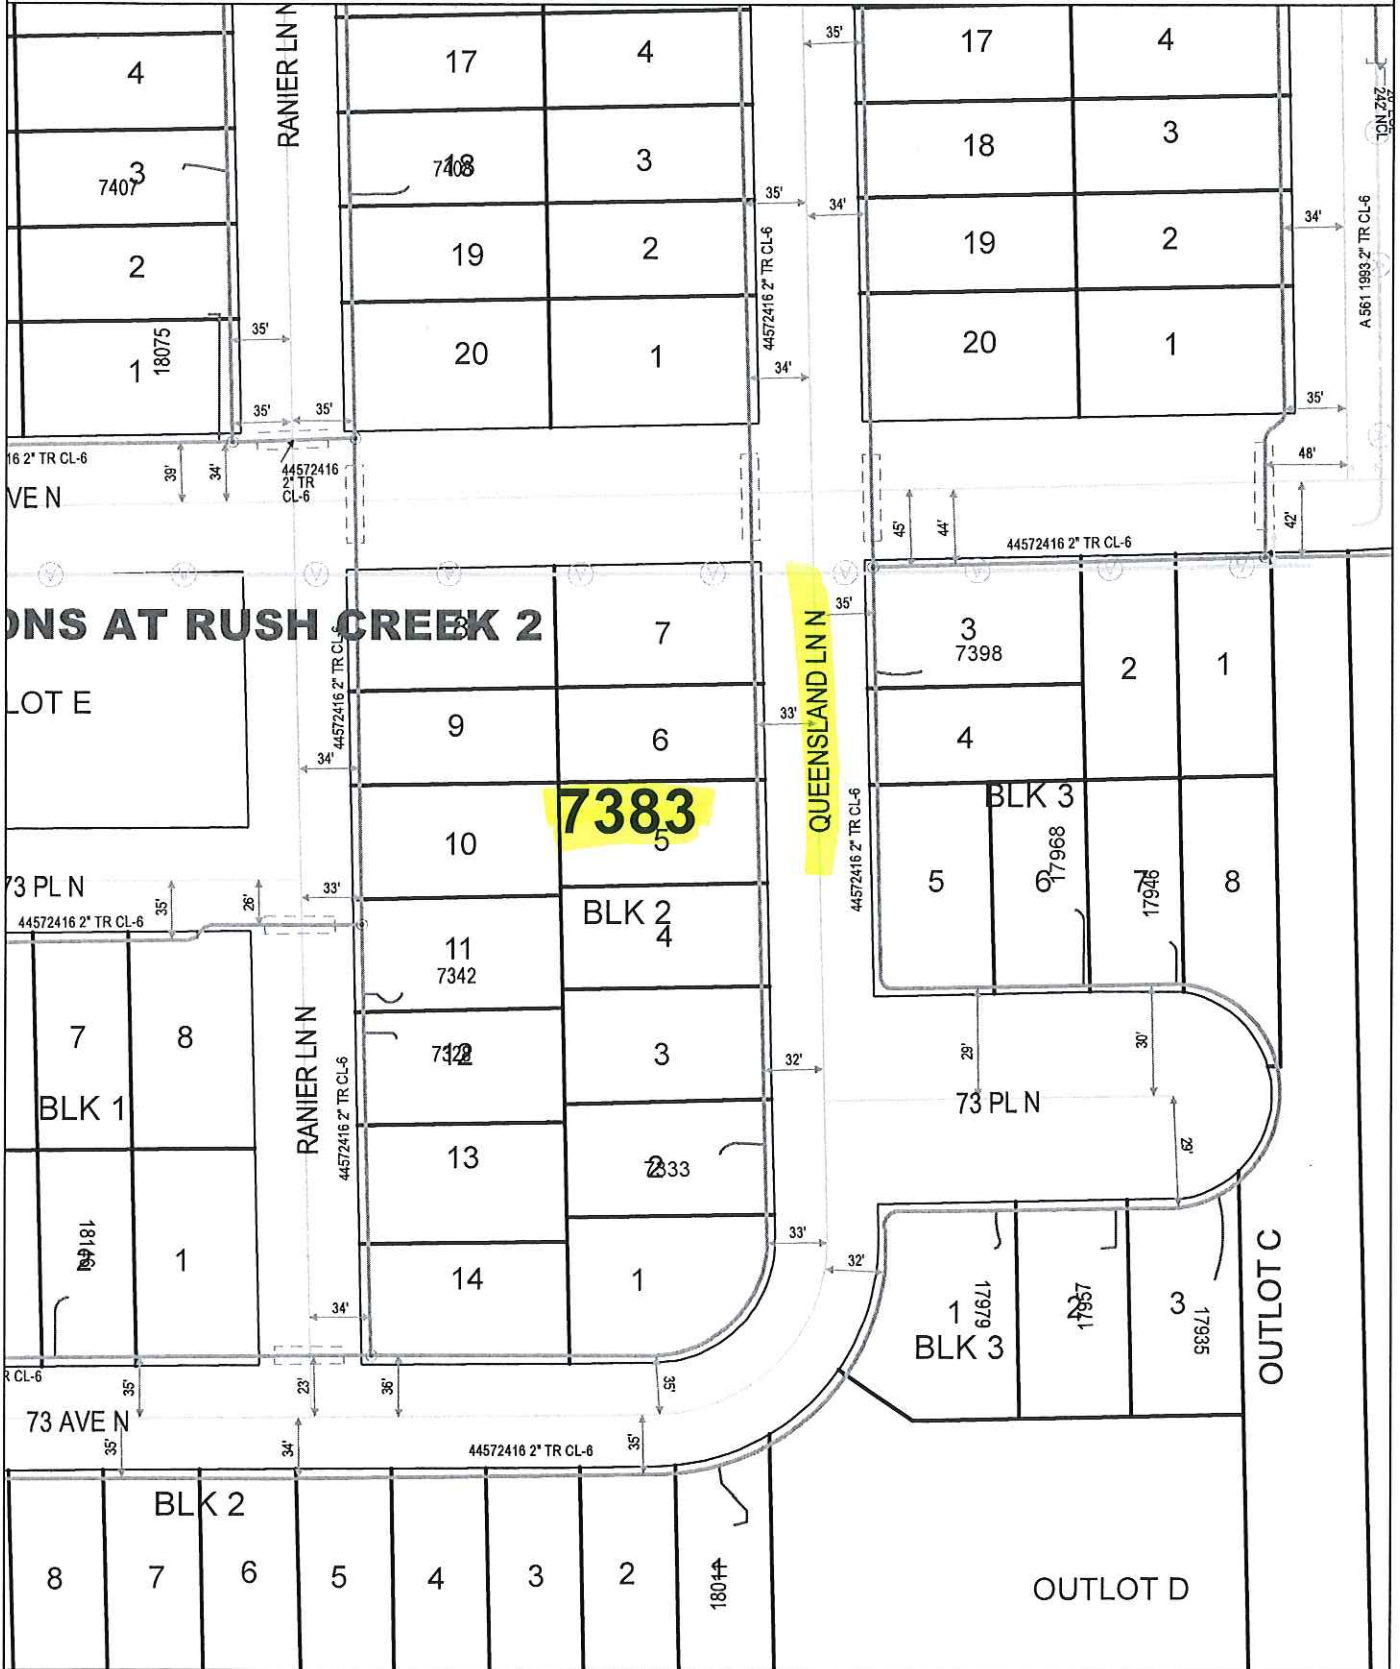

GENERAL LOCATION ONLY. DO NOT USE TO LOCATE FOR EXCAVATION. CALL 1-800-252-1166 FOR ONSITE LOCATIONS AND STAKING.

Plotted by: i929684

Plot Date: 11/8/2016

7383 QUEENSLAND LN N
MAPLE GROVE, MN

Scale: 1" : 100'