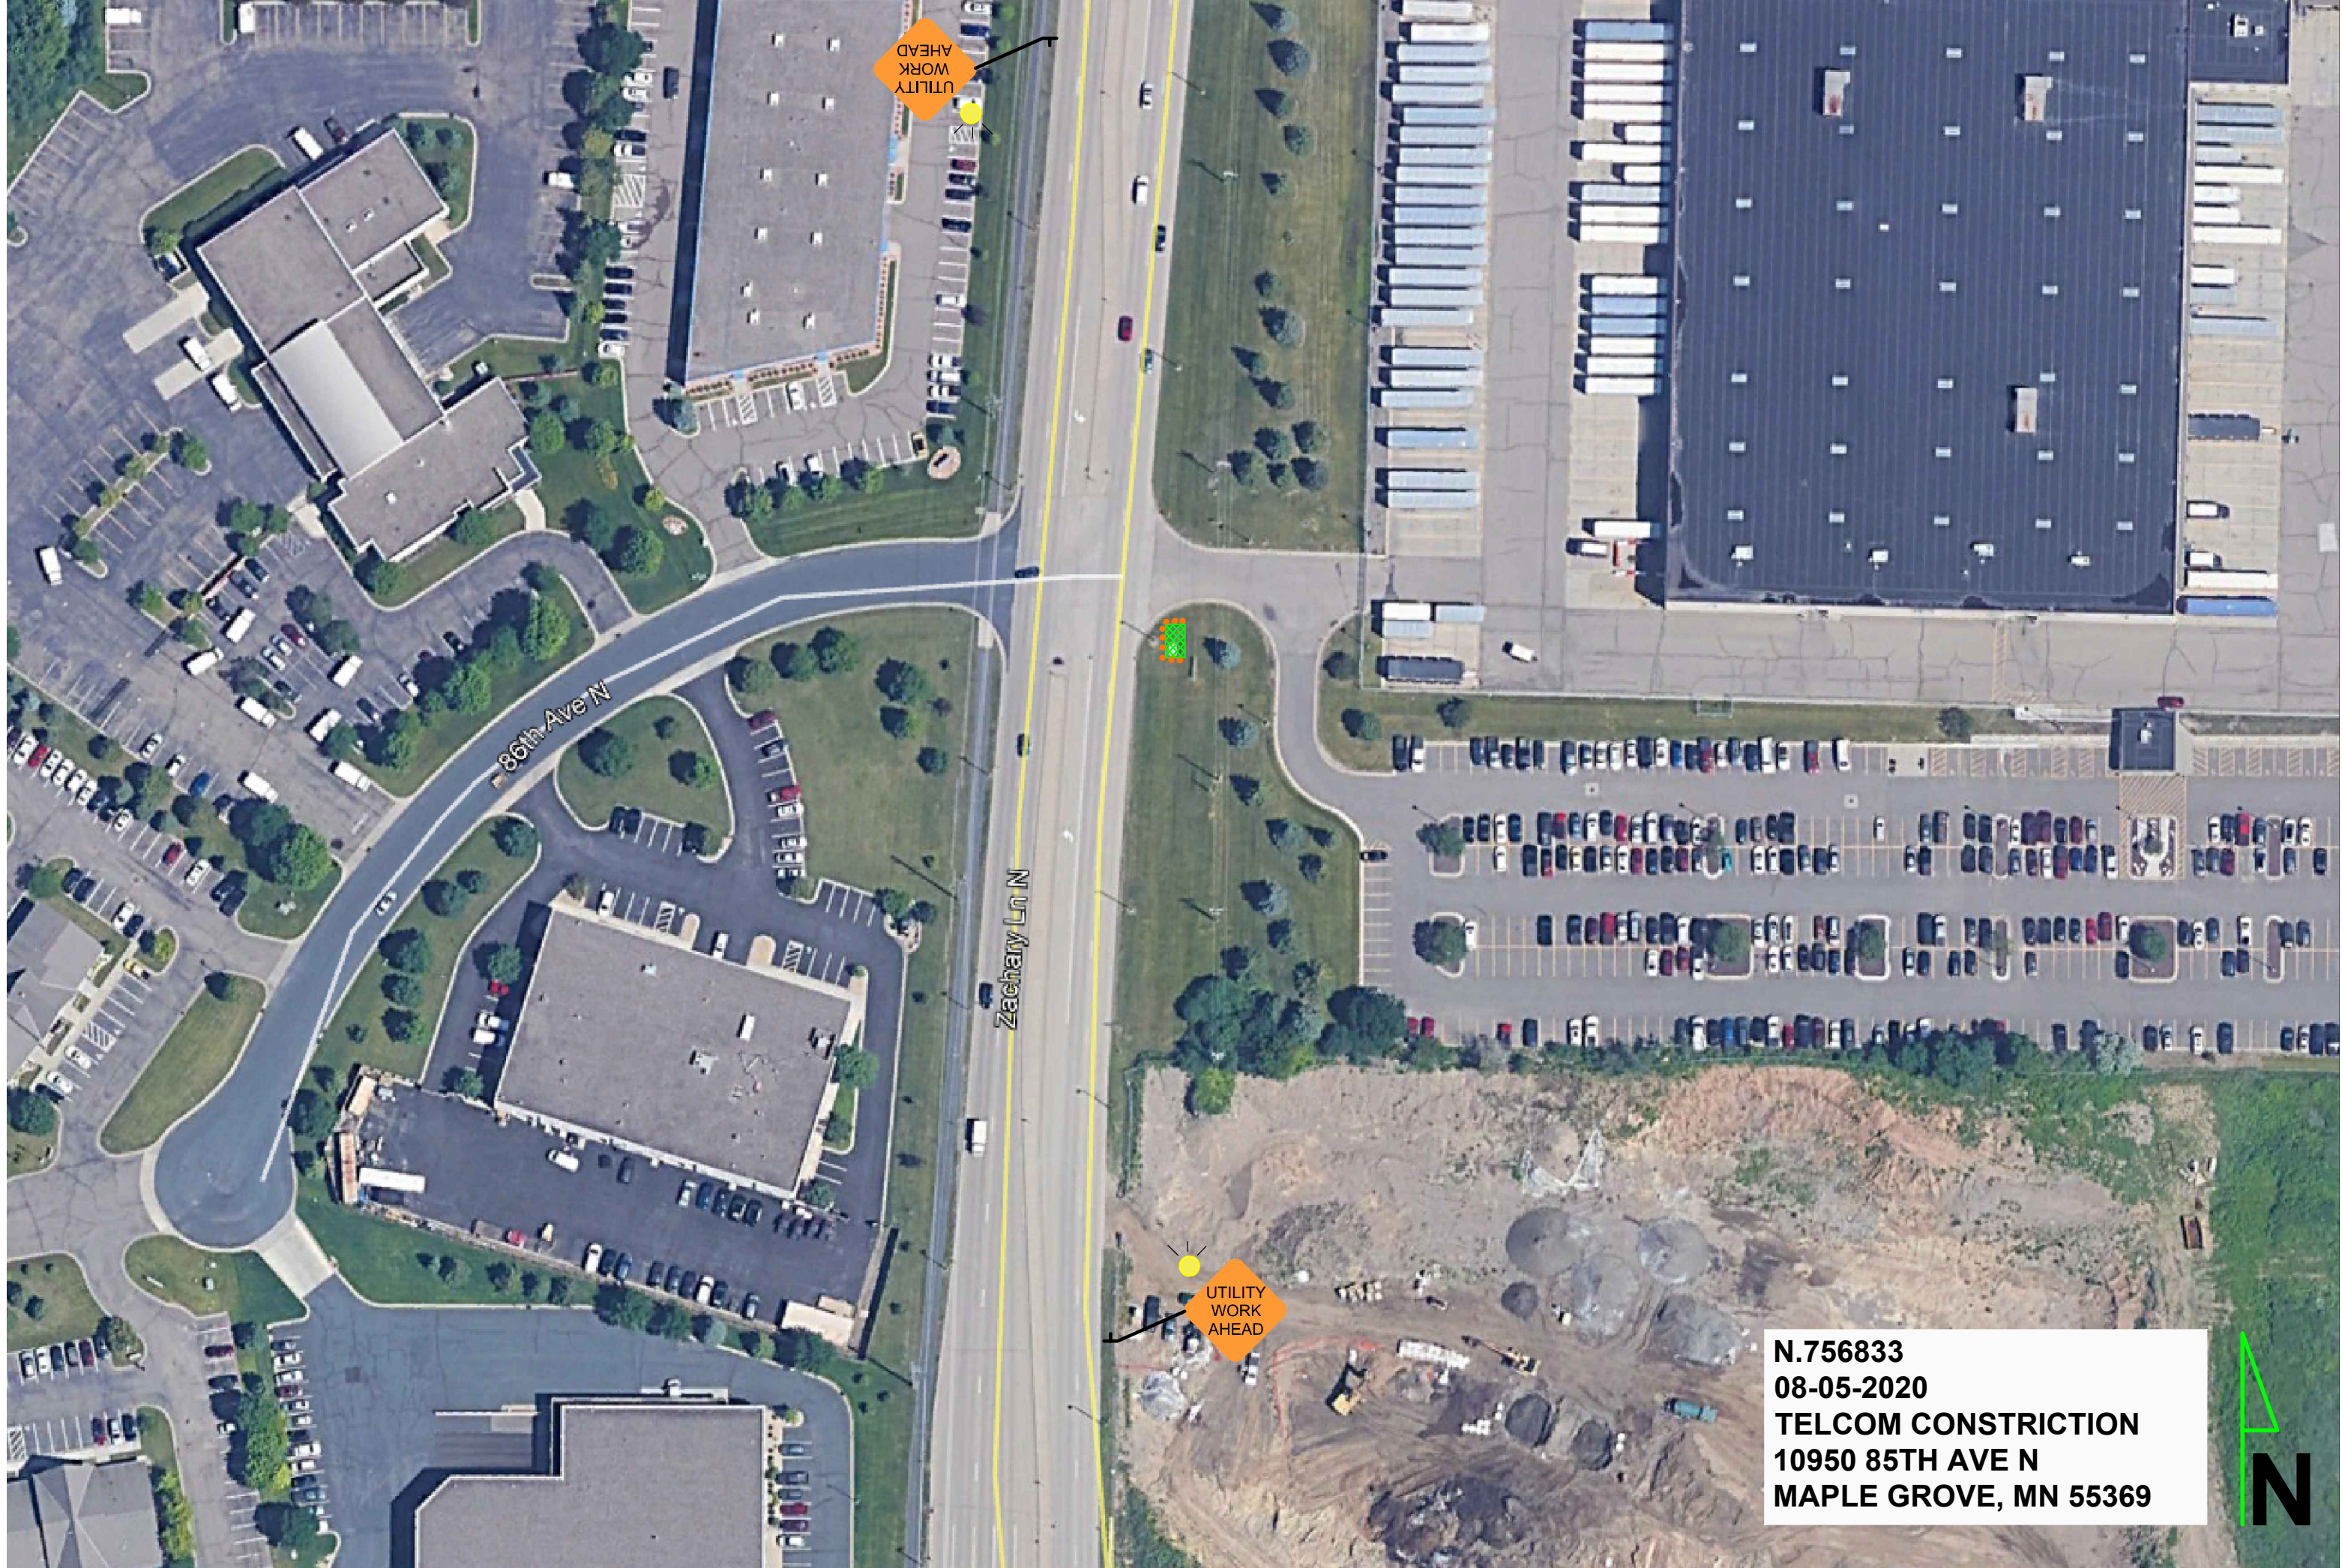

86th Ave

UTILITY WORK AHEAD

UTILITY WORK AHEAD

UTILITY WORK AHEAD

UTILITY WORK AHEAD

Weaver Lake Rd

109

Zachary Ln N

10950 85th Ave N

85th

N.756833  
08-05-2020  
TELCOM CONSTRUCTION  
10950 85TH AVE N  
MAPLE GROVE, MN 55369

UTILITY  
WORK  
AHEAD

UTILITY  
WORK  
AHEAD

86th Ave N

Zachary Ln N

N.756833  
08-05-2020  
TELCOM CONSTRUCTION  
10950 85TH AVE N  
MAPLE GROVE, MN 55369