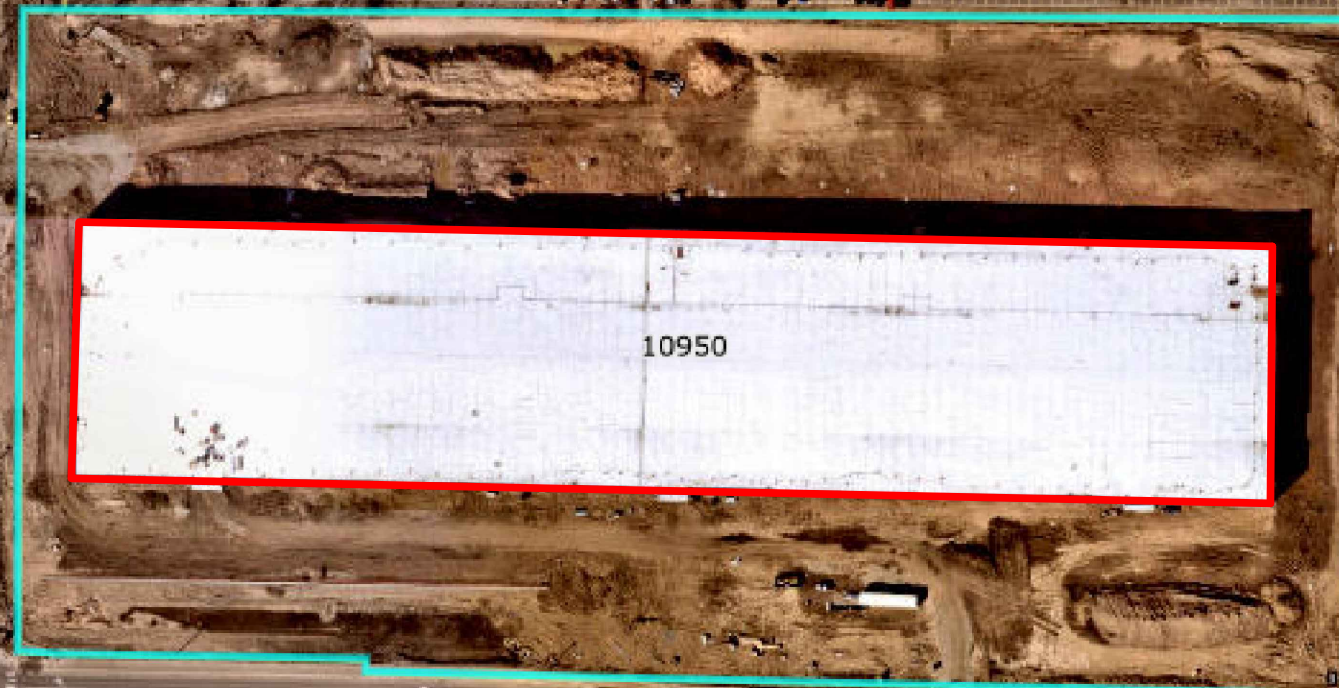

EXISTING HH8550Z
SPLICE ONLY

EXISTING HH3
SPLICE ONLY

N.756833
07-31-2020
TELCOM CONSTRUCTION
10950 85TH AVE N
MAPLE GROVE, MN 55369