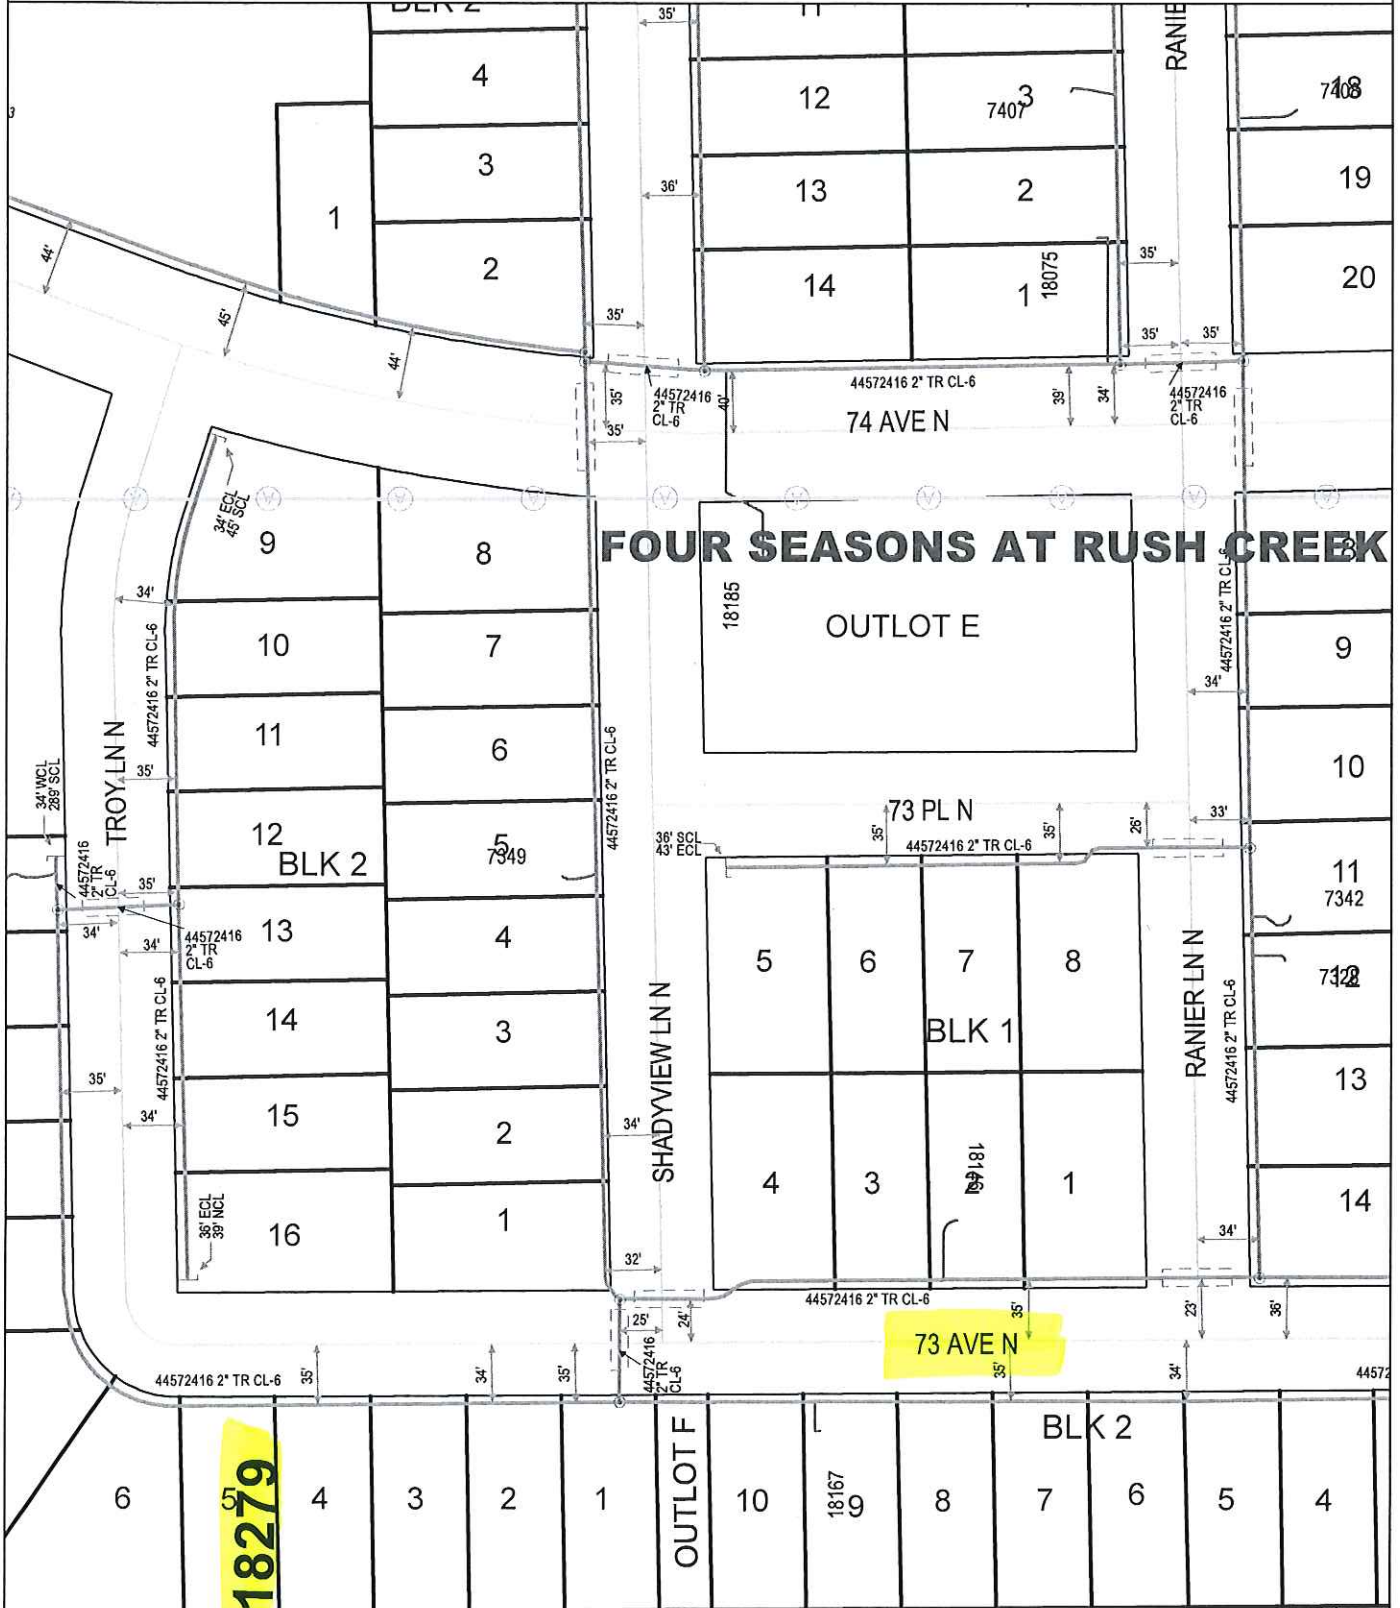

GENERAL LOCATION ONLY. DO NOT USE TO LOCATE FOR EXCAVATION. CALL 1-800-252-1166 FOR ONSITE LOCATIONS AND STAKING.

# FOUR SEASONS AT RUSH CREEK

73 AVE N

18279

Plotted by: i929684  
Plot Date: 11/8/2016

**18279 73 AVE N**  
**MAPLE GROVE, MN**

Scale: 1" : 100'  
CenterPoint Energy  
North